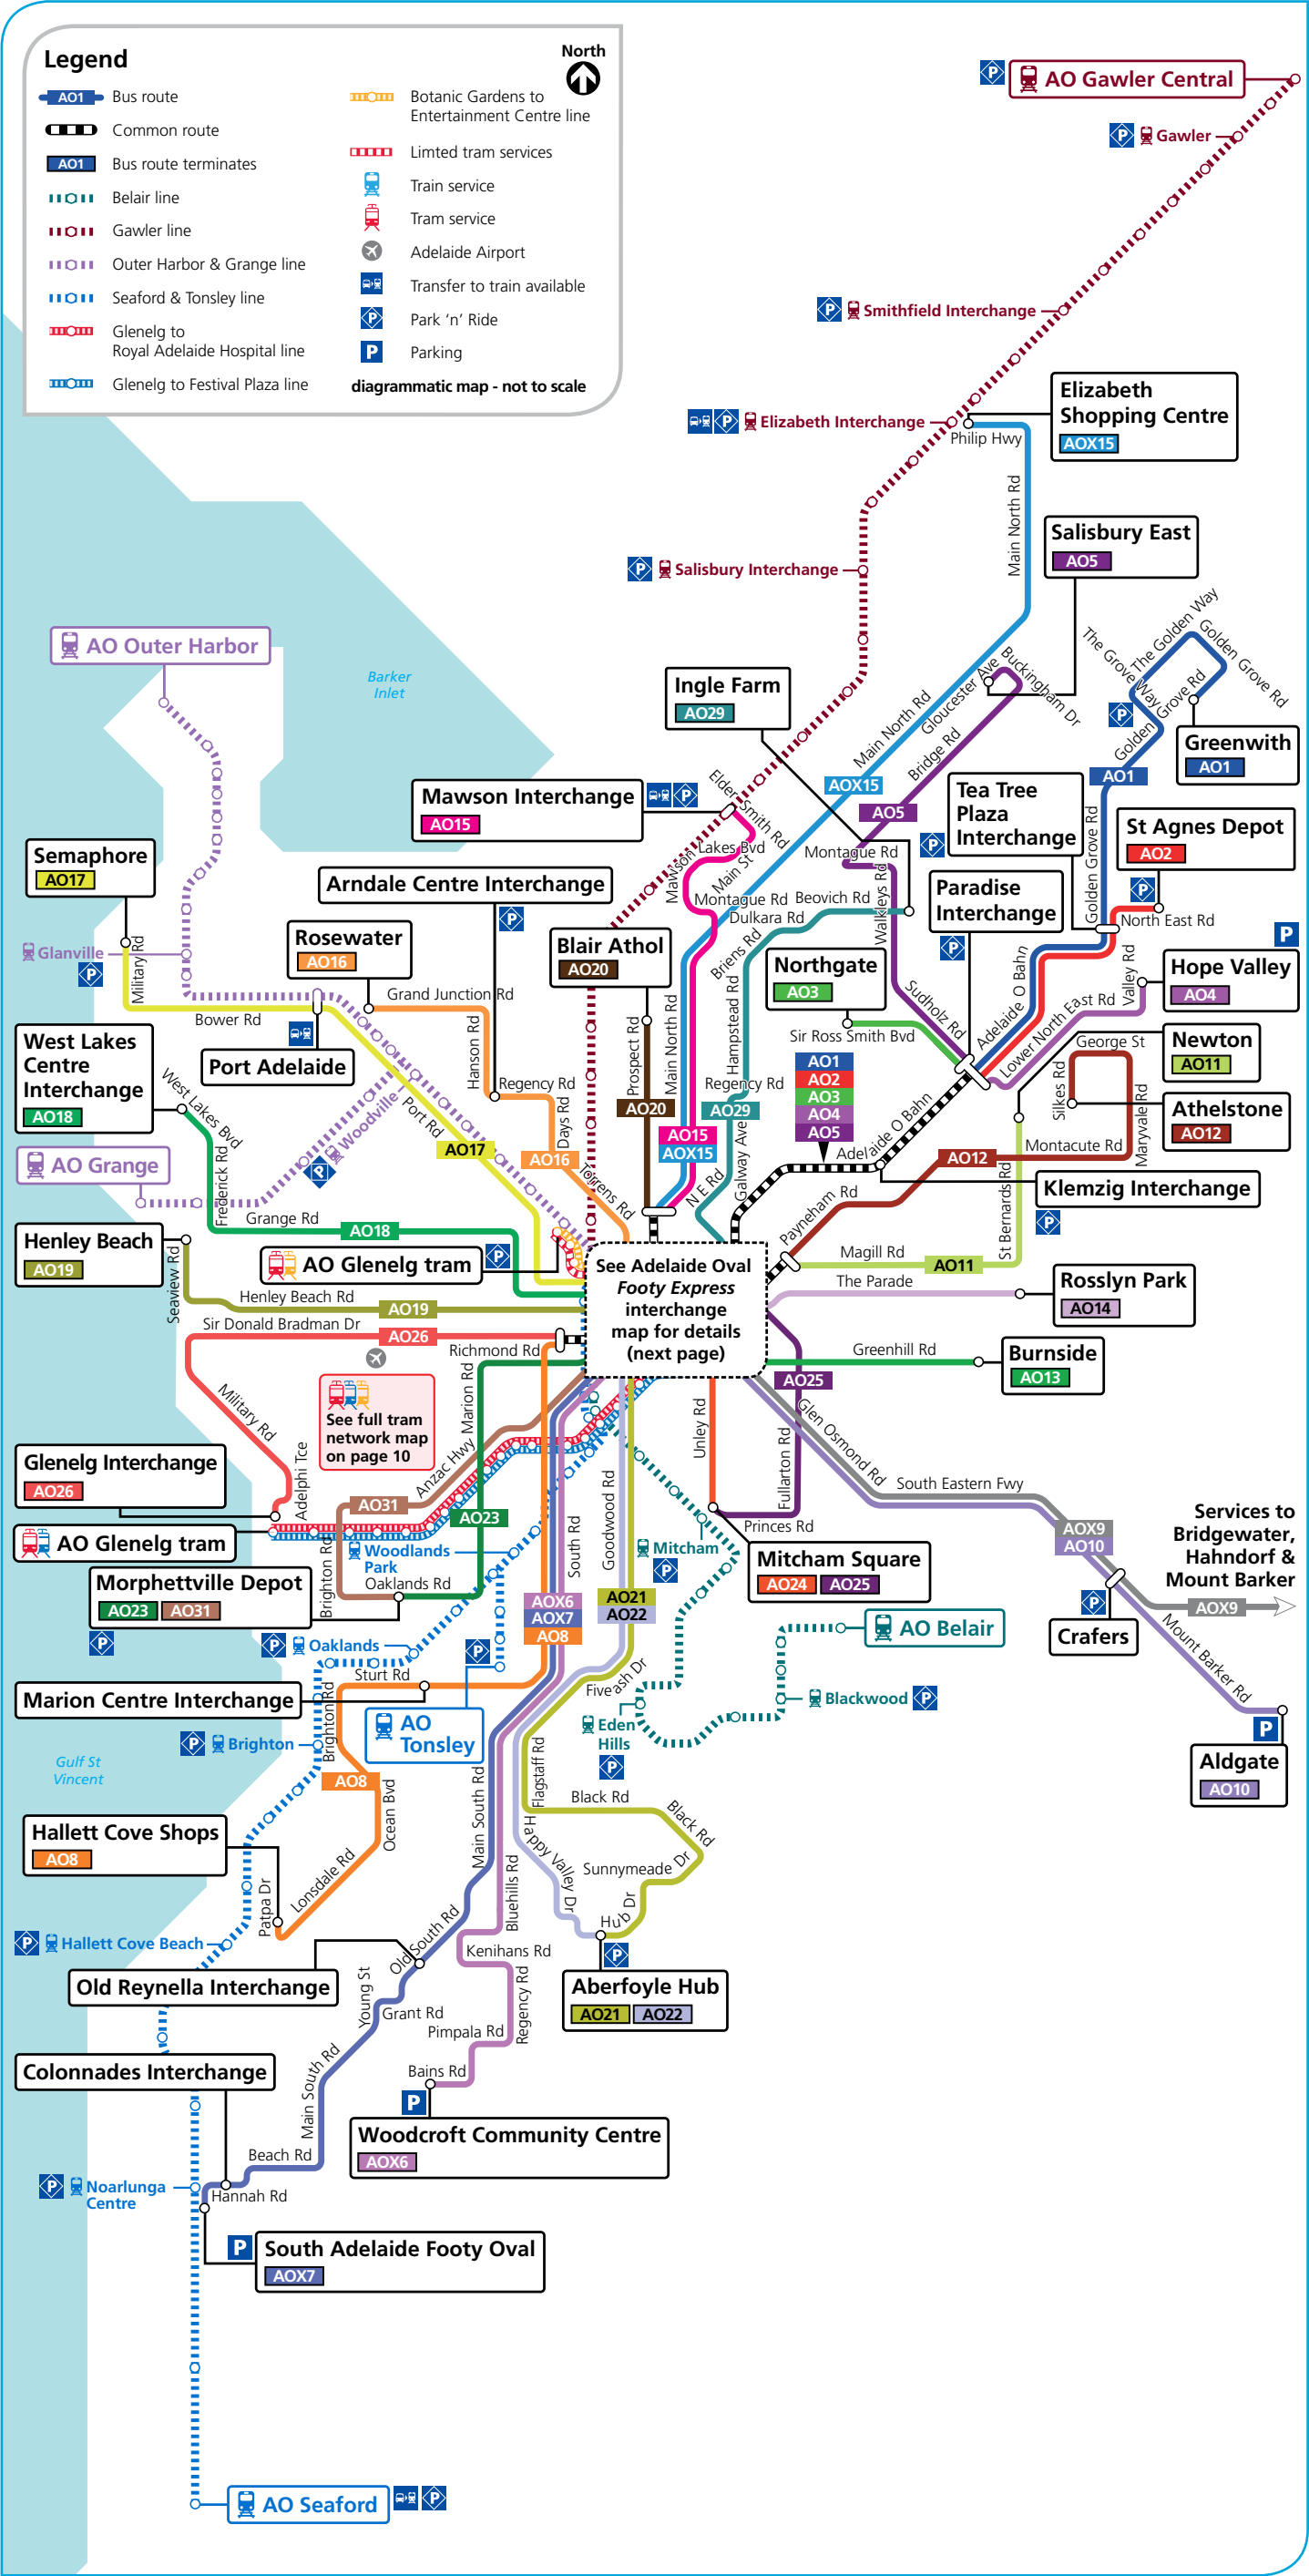

Footy Express services network map

Legend

- AO1 Bus route
 - Common route
 - Bus route terminates
 - Belair line
 - Gawler line
 - Outer Harbor & Grange line
 - Seaford & Tonsley line
 - Glenelg to Royal Adelaide Hospital line
 - Glenelg to Festival Plaza line
 - Botanic Gardens to Entertainment Centre line
 - Limited tram services
 - Train service
 - Tram service
 - Adelaide Airport
 - Transfer to train available
 - Park 'n' Ride
 - Parking
- diagrammatic map - not to scale

See full tram network map on page 10

See Adelaide Oval Footy Express interchange map for details (next page)

Services to Bridgewater, Hahndorf & Mount Barker

Footy Express interchange map