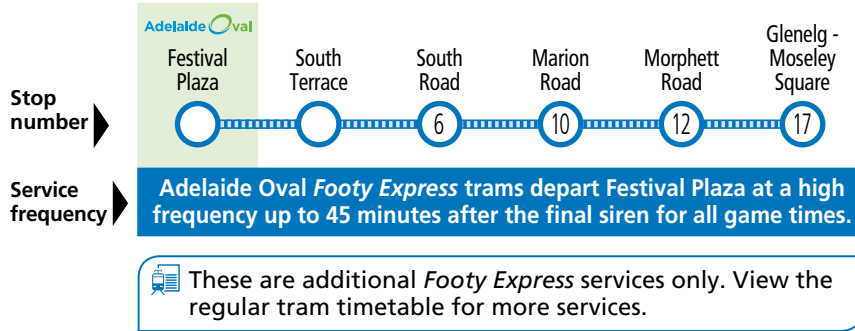

Footy Express trams - Entertainment Centre to Adelaide Oval (Adelaide Railway Station)

GAME TIME	Service frequency	Stop number	Adelaide Oval		
			Entertainment Centre	Royal Adelaide Hospital	Adelaide Railway Station
12.40pm					
1.40pm			Information for these game times will be updated later in the season.		
4.05/4.10pm					
4.40pm					
7.10pm	every 5-20 minutes	First tram	6.08	6.15	6.19
		Last tram	6.51	6.58	7.02
7.20pm	-	-	6.58	7.06	7.10

These are additional *Footy Express* services only. View the regular tram timetable for more services.

Footy Express trams - Adelaide Oval (Festival Plaza) to Glenelg

Footy Express trams - Adelaide Oval (Adelaide Railway Station) to Glenelg

Stop number →

GAME TIME	Adelaide Railway Station	South Terrace	South Road	Marion Road	Morphett Road	Glenelg - Moseley Square
12.40pm	Information for these game times will be updated later in the season.					
1.40pm	Information for these game times will be updated later in the season.					
4.05/4.10pm	7.04	7.17	7.27	7.31	7.35	7.45
4.40pm	7.22	7.35	7.45	7.49	7.53	8.02
7.10pm	10.26 10.32	10.39 10.45	10.49 10.55	10.53 10.59	10.57 11.03	11.06 11.12
7.20pm	10.54	11.08	11.18	11.22	11.26	11.35

Footy Express trams - Adelaide Oval (Adelaide Railway Station) to Entertainment Centre

Stop number	Adelaide Oval Adelaide Railway Station	Royal Adelaide Hospital	Entertainment Centre
GAME TIME			
12.40pm	Information for these game times will be updated later in the season.		
1.40pm	Information for these game times will be updated later in the season.		
4.05/4.10pm	6.35 7.00	6.39 7.04	6.47 7.12
4.40pm	7.00	7.04	7.12
7.10pm	9.50 9.55 10.05	9.54 9.59 10.09	10.03 10.07 10.17
7.20pm	9.20 9.40 10.00 10.20	9.24 9.44 10.04 10.24	9.32 9.52 10.12 10.32