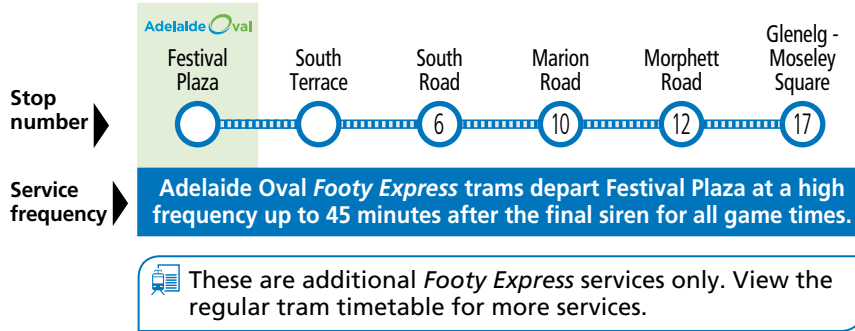

Footy Express trams - Entertainment Centre to Adelaide Oval (Adelaide Railway Station)

GAME TIME	Service frequency	Stop number	Adelaide Oval		
			Entertainment Centre	Royal Adelaide Hospital	Adelaide Railway Station
12.40pm					
1.40pm			Information for these game times will be updated later in the season.		
4.05/4.10pm					
4.40pm					
7.10pm	every 5-20 minutes	First tram Last tram	6.08 6.51	6.15 6.58	6.19 7.02
7.20pm	-	-	6.58	7.06	7.10

These are additional *Footy Express* services only. View the regular tram timetable for more services.

Footy Express trams - Adelaide Oval (Festival Plaza) to Glenelg

Footy Express trams - Adelaide Oval (Adelaide Railway Station) to Glenelg

Stop number →

GAME TIME	Adelaide Railway Station	South Terrace	South Road	Marion Road	Morphett Road	Glenelg - Moseley Square
12.40pm	Information for these game times will be updated later in the season.					
1.40pm	Information for these game times will be updated later in the season.					
4.05/4.10pm	7.04	7.17	7.27	7.31	7.35	7.45
4.40pm	7.22	7.35	7.45	7.49	7.53	8.02
7.10pm	10.26 10.32	10.39 10.45	10.49 10.55	10.53 10.59	10.57 11.03	11.06 11.12
7.20pm	10.54	11.08	11.18	11.22	11.26	11.35

Footy Express trams - Adelaide Oval (Adelaide Railway Station) to Entertainment Centre

Stop number	Adelaide Oval Adelaide Railway Station	Royal Adelaide Hospital	Entertainment Centre
GAME TIME			
12.40pm	Information for these game times will be updated later in the season.		
1.40pm	Information for these game times will be updated later in the season.		
4.05/4.10pm	6.35 7.00	6.39 7.04	6.47 7.12
4.40pm	7.00	7.04	7.12
7.10pm	9.50 9.55 10.05	9.54 9.59 10.09	10.03 10.07 10.17
7.20pm	9.20 9.40 10.00 10.20	9.24 9.44 10.04 10.24	9.32 9.52 10.12 10.32