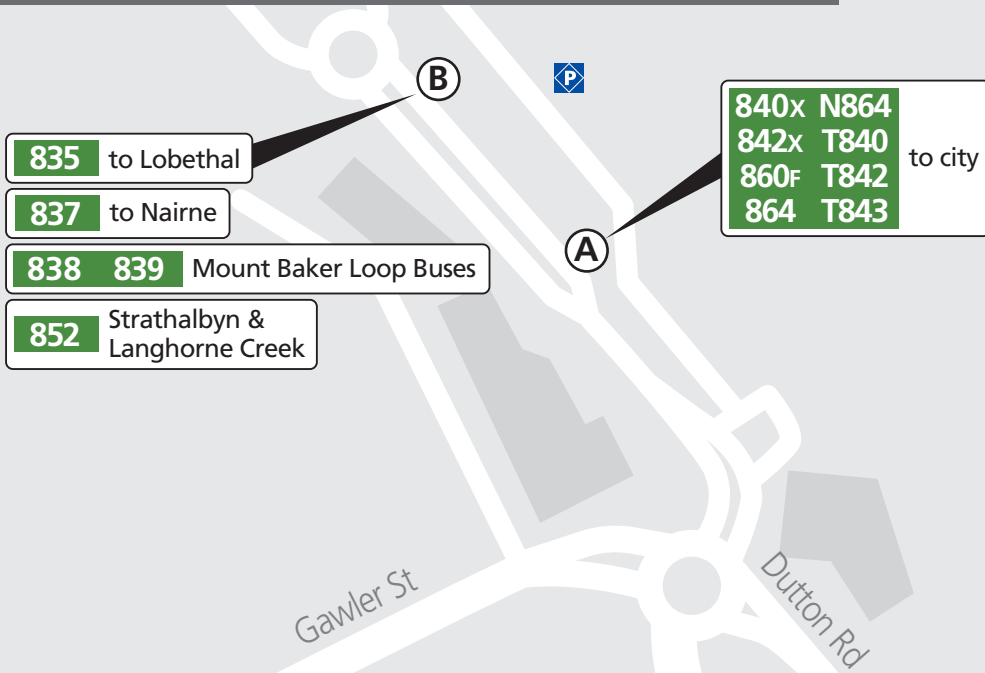

# Mt Baker Dutton Road Interchange

**835** to Lobethal

**837** to Nairne

**838 839** Mount Baker Loop Buses

**852** Strathalbyn & Langhorne Creek

**840x N864**  
**842x T840**  
**860F T842**  
**864 T843** to city