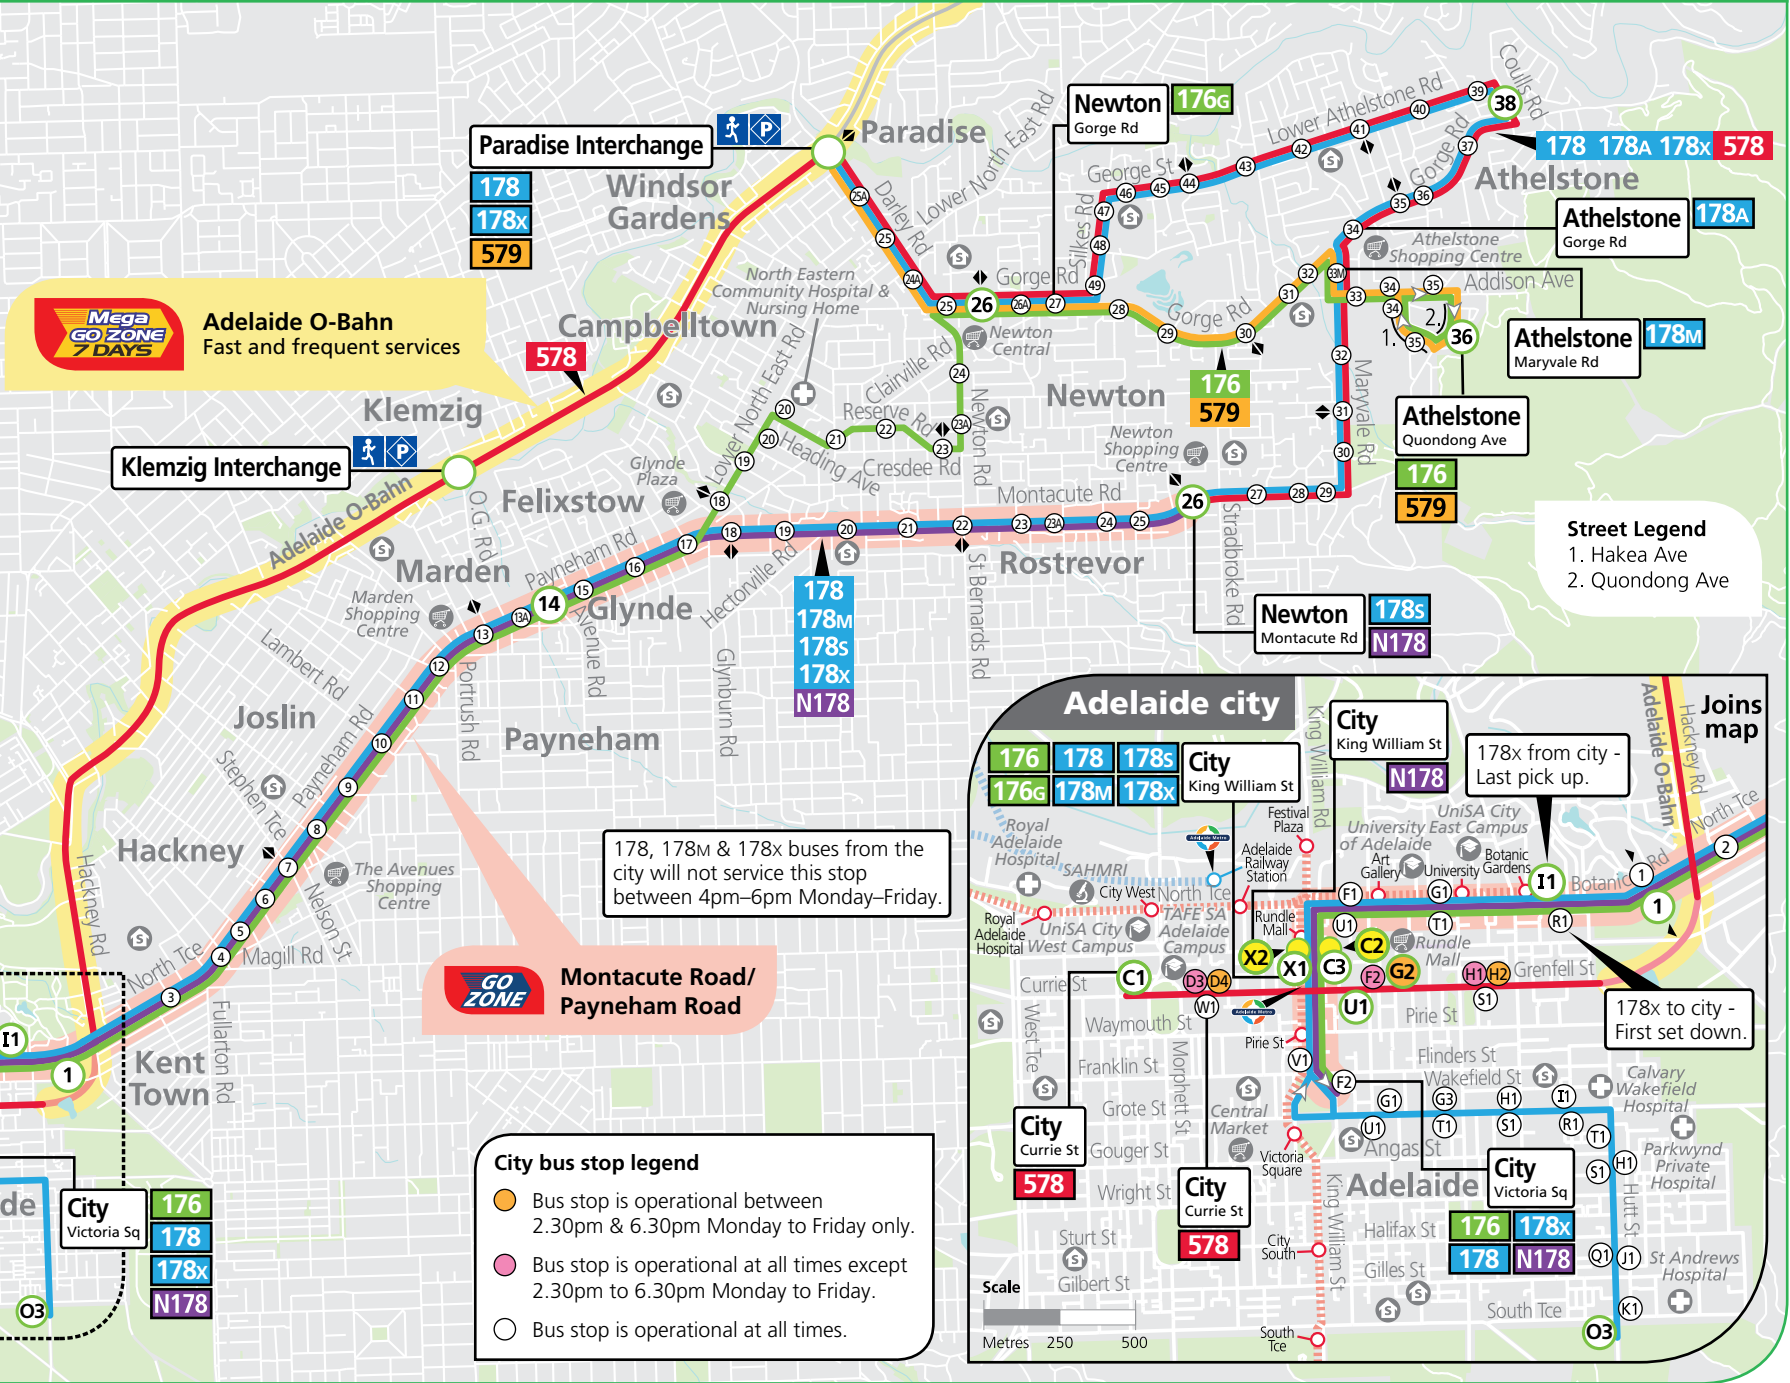

176, 178, 578, 579, N178 Paradise, Athelstone, Newton & Glynde to city

Legend

- Route 176
- Route 178
- Route 578
- Route 579
- Route N178
- 20 Bus stop
- 20 Bus stop on this side only
- 14 Bus stop relating to timetable
- C2 After Midnight key bus stop
- ↔ Section marker
- P Convenient transfer point
- P Park 'n' Ride
- Train line & station
- Tram line & stop
- + Hospital
- S School
- M Shopping Centre
- E Educational Institution
- M Medical research precinct
- M Adelaide Metro InfoCentre

Mega GO ZONE 7 DAYS
Adelaide O-Bahn
Fast and frequent services

178, 178M & 178x buses from the city will not service this stop between 4pm–6pm Monday–Friday.

GO ZONE Montacute Road/
Payneham Road

City bus stop legend

- Bus stop is operational between 2.30pm & 6.30pm Monday to Friday only.
- Bus stop is operational at all times except 2.30pm to 6.30pm Monday to Friday.
- Bus stop is operational at all times.

Street Legend
1. Hakea Ave
2. Quondong Ave

See inset map for Adelaide city