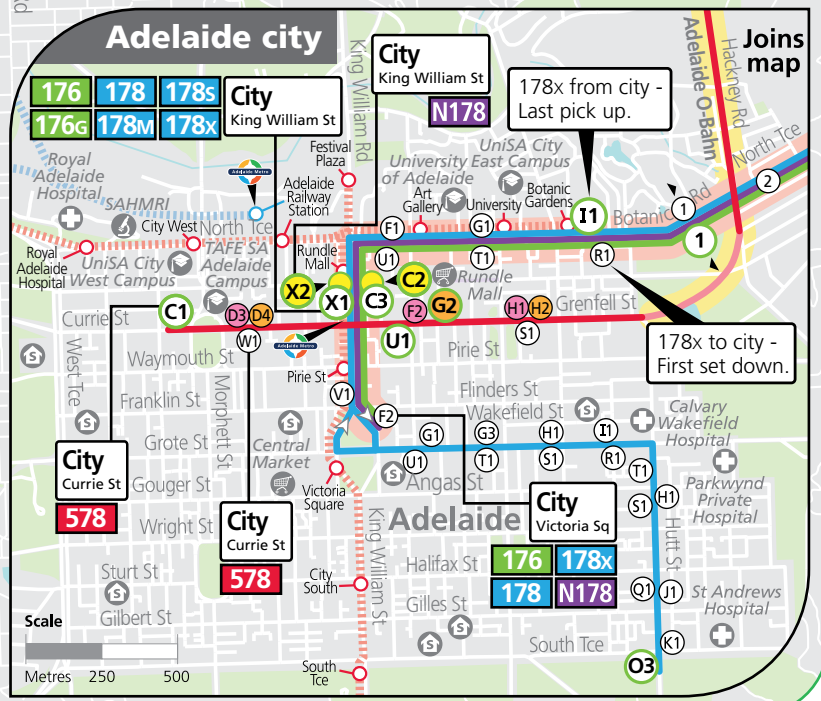

176, 178, 578, 579, N178 Paradise, Athelstone, Newton & Glynde to city

Legend

- Route 176
- Route 178
- Route 578
- Route 579
- Route N178
- 20 Bus stop
- 20 Bus stop on this side only
- 14 Bus stop relating to timetable
- C2 After Midnight key bus stop
- ↔ Section marker
- P Convenient transfer point
- P Park 'n' Ride
- Train line & station
- Tram line & stop
- + Hospital
- S School
- M Shopping Centre
- E Educational Institution
- M Medical research precinct
- M Adelaide Metro InfoCentre

Mega GO ZONE 7 DAYS
Adelaide O-Bahn
Fast and frequent services

178, 178M & 178x buses from the city will not service this stop between 4pm–6pm Monday–Friday.

GO ZONE Montacute Road/
Payneham Road

City bus stop legend

- Bus stop is operational between 2.30pm & 6.30pm Monday to Friday only.
- Bus stop is operational at all times except 2.30pm to 6.30pm Monday to Friday.
- Bus stop is operational at all times.

Street Legend
1. Hakea Ave
2. Quondong Ave

See inset map for Adelaide city