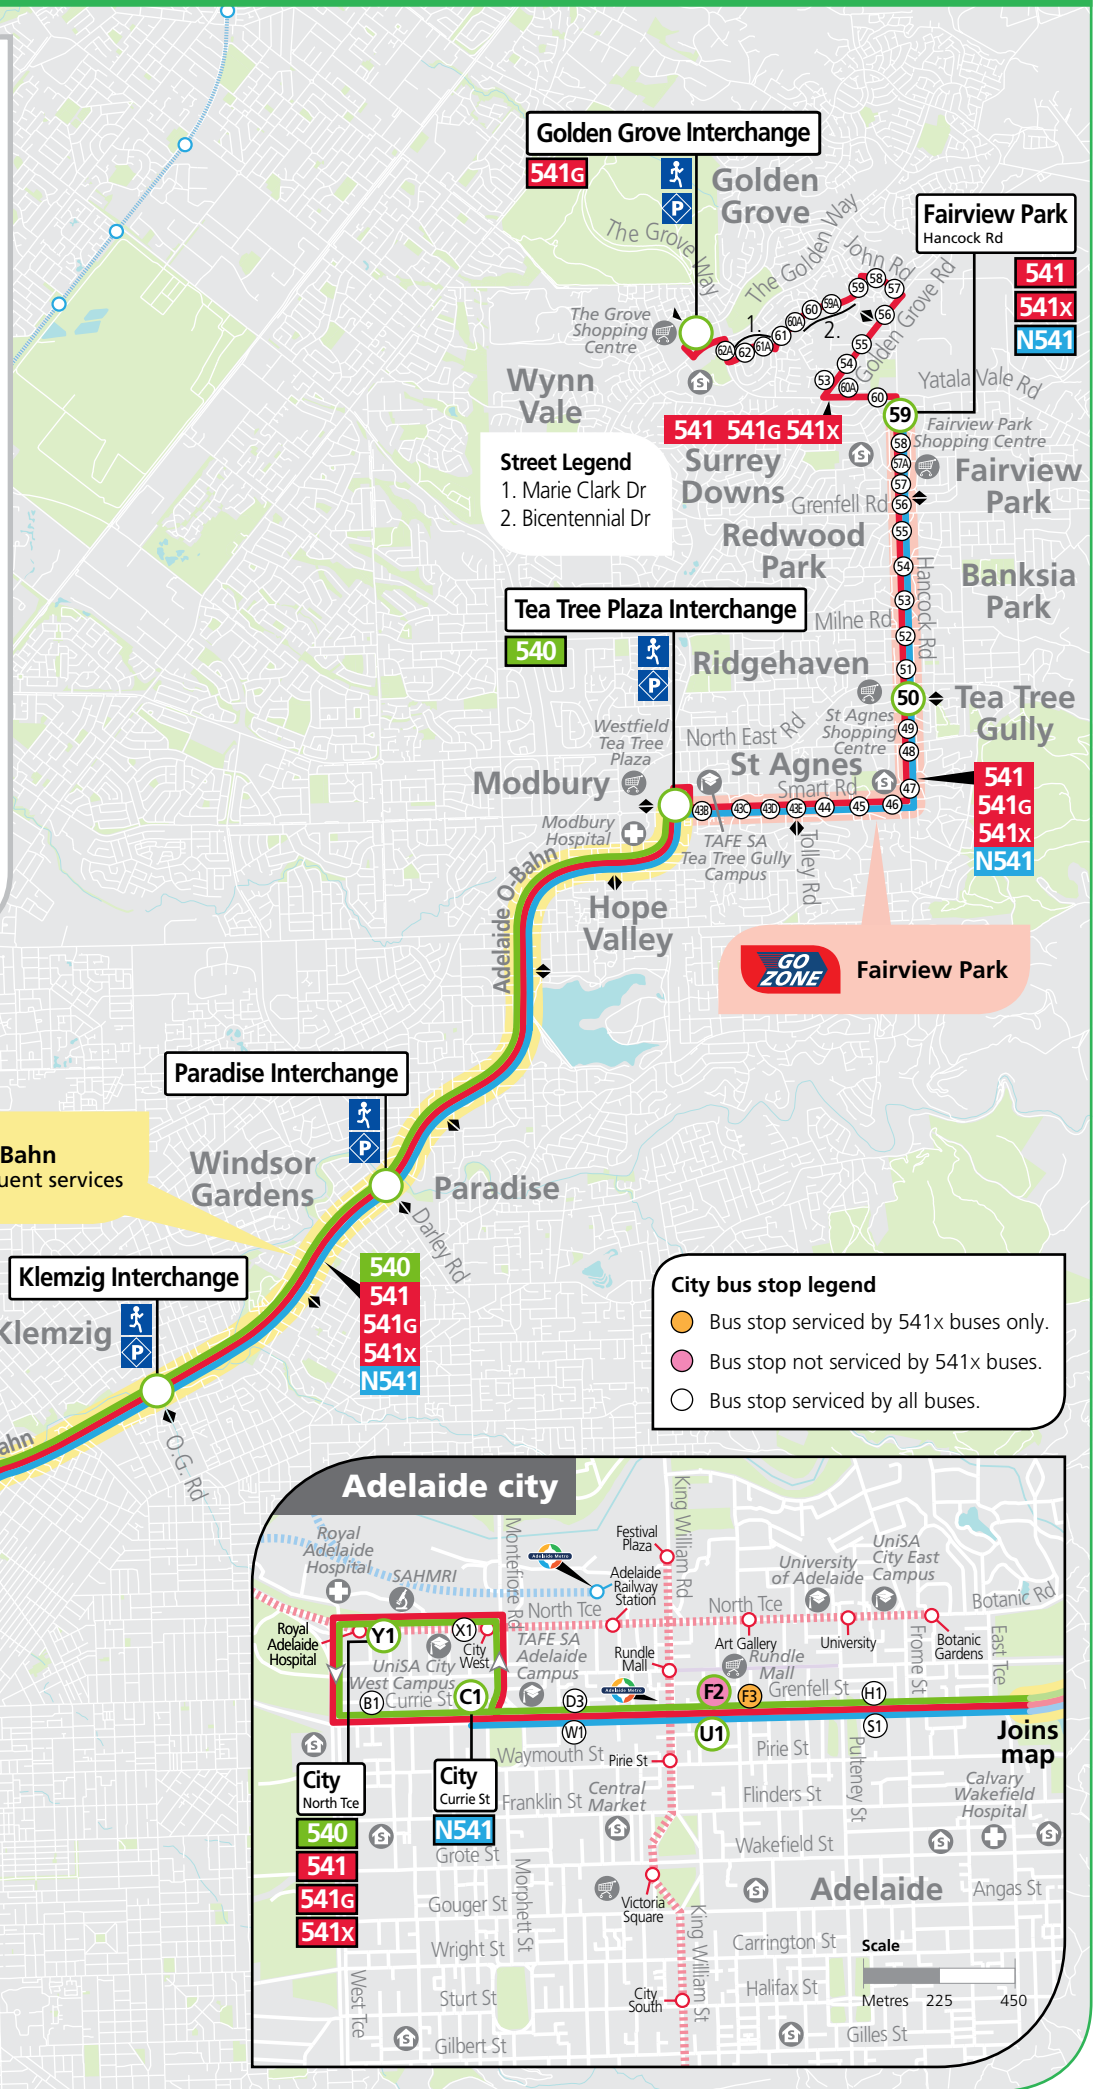

540, 541, N541 Golden Grove, Fairview Park & Tea Tree Plaza to city

Legend

- Route 540
- Route 541
- Route N541
- Bus stop
- Bus stop on this side only
- Bus stop relating to timetable
- Section marker
- Convenient transfer point
- Park 'n' Ride
- Train line & station
- Tram line & stop
- Hospital
- School
- Shopping Centre
- Educational Institution
- Medical research precinct
- Adelaide Metro InfoCentre

Golden Grove Interchange

541G

Fairview Park
Hancock Rd

541
541x
N541

Street Legend
1. Marie Clark Dr
2. Bicentennial Dr

Tea Tree Plaza Interchange

540

541
541G
541x
N541

GO ZONE Fairview Park

Paradise Interchange

540
541
541G
541x
N541

City bus stop legend

- Bus stop serviced by 541x buses only.
- Bus stop not serviced by 541x buses.
- Bus stop serviced by all buses.

Mega GO ZONE 7 DAYS
Adelaide O-Bahn
Fast and frequent services

540
541
541G
541x

City North Tce

Y1
C1
F2
U1

City Currie St

See inset map for Adelaide city