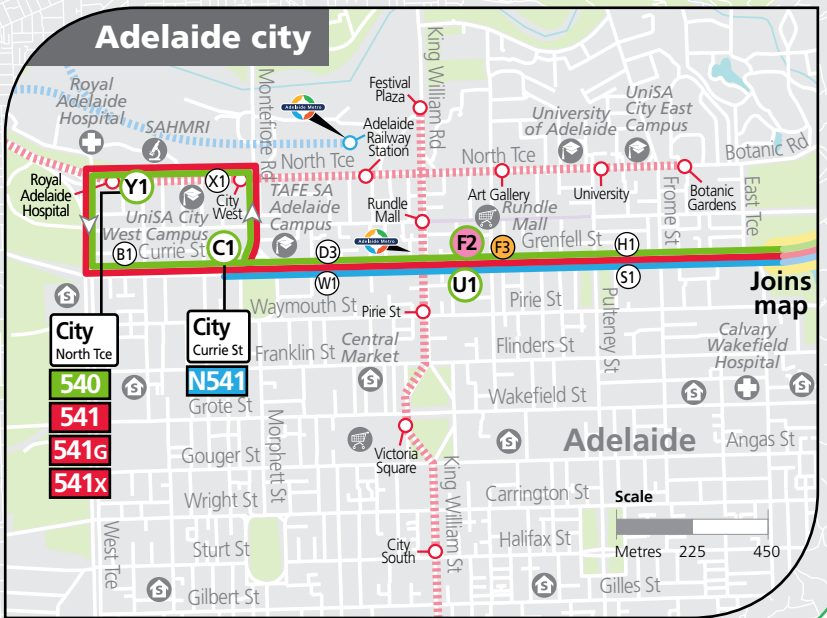

540, 541, N541 Golden Grove, Fairview Park & Tea Tree Plaza to city

Legend

- Route 540
- Route 541
- Route N541
- Bus stop
- Bus stop on this side only
- Bus stop relating to timetable
- Section marker
- Convenient transfer point
- Park 'n' Ride
- Train line & station
- Tram line & stop
- Hospital
- School
- Shopping Centre
- Educational Institution
- Medical research precinct
- Adelaide Metro InfoCentre

Golden Grove Interchange

541G

Fairview Park
Hancock Rd

541
541x
N541

Street Legend
1. Marie Clark Dr
2. Bicentennial Dr

Tea Tree Plaza Interchange

540

541
541G
541x
N541

GO ZONE Fairview Park

Paradise Interchange

540
541
541G
541x
N541

City bus stop legend

- Bus stop serviced by 541x buses only.
- Bus stop not serviced by 541x buses.
- Bus stop serviced by all buses.

Mega GO ZONE 7 DAYS
Adelaide O-Bahn
Fast and frequent services

540
541
541G
541x

City North Tce

Y1
C1
F2
U1

City Currie St

See inset map for Adelaide city