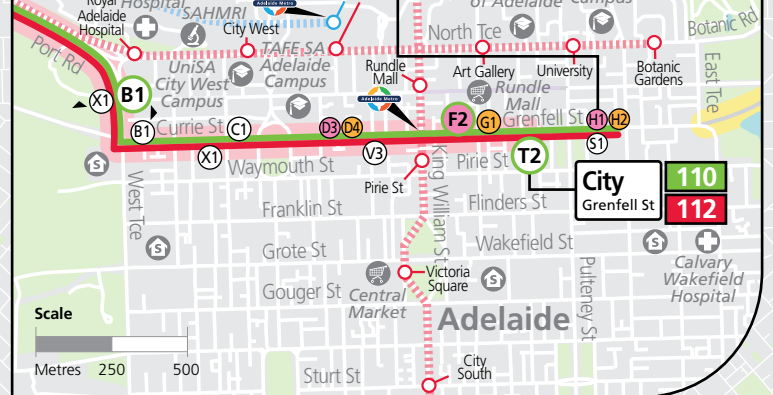

110, 112 West Lakes & Seaton to city

West Lakes Centre Interchange

110
112

West Lakes

See inset map for West Lakes

Joins map

West Lakes

GO ZONE West Lakes to City

Legend

- Route 110
- Route 112
- Bus stop
- Bus stop on this side only
- Bus stop relating to timetable
- Section marker
- Convenient transfer point
- Park 'n' Ride
- Train line & station
- Tram line & stop
- Hospital
- School
- Shopping Centre
- Educational Institution
- Medical research precinct
- Adelaide Metro InfoCentre

Adelaide city

Joins map

City bus stop legend

- Bus stop is operational between 2.30pm & 6.30pm Monday to Friday only.
- Bus stop is operational at all times except 2.30pm to 6.30pm Monday to Friday.
- Bus stop is operational at all times.

See inset map for Adelaide city