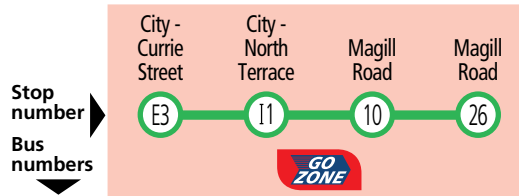

106 City to Magill

Saturday only

AM	106	8.06	8.14	*8.24	8.36
	106	8.36	8.44	*8.54	9.06

Saturday, Sunday & public holidays

AM	106	9.06	9.14	*9.24	9.36
	106	9.36	9.44	*9.54	10.06
	106	10.06	10.14	*10.24	10.36
	106	10.36	10.44	*10.54	11.06
	106	11.06	11.14	*11.24	11.36
	106	11.36	11.44	*11.54	12.06
PM	106	12.06	12.14	*12.24	12.36
	106	12.36	12.44	*12.54	1.06
	106	1.06	1.14	*1.24	1.36
	106	1.36	1.44	*1.54	2.06
	106	2.06	2.14	*2.24	2.36
	106	2.36	2.44	*2.54	3.06
	106	3.06	3.14	*3.24	3.36
	106	3.36	3.44	*3.54	4.06
	106	4.06	4.14	*4.24	4.36
	106	4.36	4.44	*4.54	5.06
	106	5.06	5.14	*5.24	5.36
	106	5.36	5.44	*5.54	6.06
	106	6.06	6.13	*6.22	6.32
	106	6.35	6.42	*6.49	6.59
	106	7.05	7.12	*7.19	7.29
	106	7.34	7.41	*7.48	7.58
	106	8.04	8.11	*8.18	8.28
	106	8.34	8.41	*8.48	8.58
	106	9.04	9.11	*9.18	9.28
	106	9.34	9.41	*9.48	9.58
	106	10.04	10.11	*10.18	10.28
	106	10.34	10.41	*10.48	10.58
	106	L11.04	L11.11	*L11.18	L11.28
	106	11.34	11.41	*11.48	11.58
AM	106	L12.34	L12.41	*L12.48	L12.58

Legend

- L – Bus operates Saturday only.
- – Times are approximate only. Bus does not have to wait until this time to depart stop.