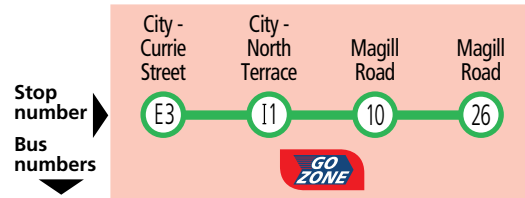

106 City to Magill

Monday to Friday

AM	106	5.59	6.06	*6.13	6.24
	106	6.29	6.36	*6.43	6.54
	106	6.44	6.51	*6.58	7.09
	106	6.59	7.06	*7.16	7.30
	106	7.14	7.21	*7.31	7.45
	106	7.29	7.37	*7.48	8.02
	106	7.47	7.55	*8.06	8.20
	106	7.57	8.05	*8.18	8.35
	106	8.12	8.20	*8.33	8.50
	106	8.22	8.30	*8.43	9.00
	106	8.32	8.40	*8.53	9.10
	106	8.44	8.53	*9.04	9.19
	106	8.54	9.03	*9.14	9.29
	106	9.01	9.10	*9.21	9.36
	106	9.11	9.20	*9.31	9.46
	106	9.21	9.30	*9.41	9.56
	106	9.30	9.39	*9.50	10.03
	106	9.43	9.52	*10.03	10.16
	106	9.58	10.07	*10.18	10.31
	106	10.13	10.22	*10.33	10.46
	106	10.28	10.37	*10.48	11.01
	106	10.43	10.52	*11.03	11.16
	106	10.58	11.07	*11.18	11.31
	106	11.13	11.22	*11.33	11.46
	106	11.28	11.37	*11.48	12.01
	106	11.43	11.52	*12.03	12.16
	106	11.58	12.07	*12.18	12.31
PM	106	12.13	12.22	*12.33	12.46
	106	12.28	12.37	*12.48	1.01
	106	12.43	12.52	*1.03	1.16
	106	12.58	1.07	*1.18	1.31
	106	1.13	1.22	*1.33	1.46
	106	1.28	1.37	*1.48	2.01
	106	1.43	1.52	*2.03	2.16
	106	1.58	2.07	*2.18	2.31
	106	2.13	2.22	*2.33	2.46
	106	2.29	2.38	*2.51	3.06
	106	2.44	2.53	*3.06	3.21
	106	2.59	3.08	*3.21	3.36

Monday to Friday (continued)

PM	106	3.14	3.24	*3.39	3.54
	106	3.29	3.39	*3.54	4.09
	106	S3.37	S3.47	*S4.02	S4.17
	106	3.44	3.54	*4.09	4.24
	106	S3.52	S4.02	*S4.17	S4.32
	106	3.59	4.09	*4.24	4.39
	106	S4.07	S4.17	*S4.32	S4.47
	106	4.14	4.24	*4.39	4.54
	106	4.22	4.32	*4.47	5.02
	106	4.29	4.39	*4.54	5.09
	106	4.37	4.49	*5.04	5.19
	106	4.44	4.56	*5.11	5.26
	106	4.52	5.04	*5.19	5.34
	106	4.59	5.11	*5.26	5.41
	106	5.07	5.19	*5.34	5.49
	106	5.14	5.26	*5.41	5.56
	106	5.22	5.34	*5.49	6.04
	106	5.29	5.41	*5.56	6.11
	106	5.37	5.49	*6.04	6.19
	106	5.44	5.56	*6.11	6.26
	106	5.52	6.02	*6.15	6.29
	106	5.58	6.08	*6.21	6.35
	106	6.13	6.22	*6.33	6.46
	106	6.27	6.36	*6.47	7.00
	106	6.46	6.54	*7.03	7.13
	106	7.06	7.14	*7.23	7.33
	106	7.36	7.44	*7.53	8.03
	106	7.56	8.04	*8.13	8.23
	106	8.26	8.34	*8.43	8.53
	106	8.56	9.04	*9.13	9.23
	106	9.26	9.34	*9.43	9.53
	106	9.56	10.04	*10.13	10.23
	106	10.26	10.34	*10.43	10.53
	106	10.56	11.04	*11.13	11.23
	106	11.26	11.34	*11.43	11.53
AM	106	12.26	12.34	*12.43	12.53

Legend

* – Times are approximate only. Bus does not have to wait until this time to depart stop.

Legend

S – School days only.
* – Times are approximate only. Bus does not have to wait until this time to depart stop.