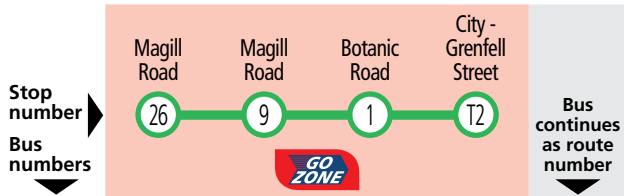

106 Magill to city

Monday to Friday

AM	106	5.30	5.41	*5.48	5.53	-
	106	6.00	6.11	6.18	6.23	167
	106	6.20	6.31	6.38	6.44	168
	106	6.30	6.41	*6.48	6.54	-
	106	6.40	6.51	6.58	7.04	167
	106	6.50	7.01	*7.08	7.14	-
	106	7.00	7.11	7.18	7.26	168
	106	$7.05	$7.16	*$7.23	$7.31	-
	106	7.10	7.25	7.33	7.41	167c
	106	$7.15	$7.30	*$7.38	$7.46	-
	106	7.20	7.35	7.46	7.54	168
	106	$7.25	$7.40	*$7.51	$7.59	-
	106	7.30	7.45	*7.56	8.04	-
	106	7.35	7.52	8.06	8.15	168
	106	7.40	7.57	*8.11	8.20	-
	106	7.45	8.02	*8.16	8.25	-
	106	7.50	8.07	8.22	8.31	167c
	106	7.55	8.12	*8.27	8.36	-
	106	8.00	8.17	*8.32	8.41	-
	106	8.05	8.22	8.37	8.46	168
	106	8.10	8.27	*8.42	8.51	-
	106	$8.15	$8.32	*$8.47	$8.56	-
	106	8.20	8.37	8.52	9.01	167c
	106	$8.25	$8.42	*$8.57	$9.06	-
	106	8.30	8.47	*9.02	9.11	-
	106	8.40	8.57	9.08	9.17	168
	106	8.50	9.07	9.17	9.26	167c
	106	9.00	9.17	9.27	9.36	168
	106	9.10	9.25	*9.35	9.44	-
	106	9.20	9.35	9.45	9.54	167c
	106	9.35	9.50	10.00	10.09	168
	106	9.50	10.04	10.13	10.22	167c
	106	10.05	10.19	10.28	10.37	168
	106	10.20	10.34	10.43	10.52	167c
	106	10.35	10.49	10.58	11.07	168
	106	10.50	11.04	11.13	11.22	167c
	106	11.05	11.19	11.28	11.37	168
	106	11.20	11.34	11.43	11.52	167c
	106	11.35	11.49	11.58	12.07	168
	106	11.50	12.04	12.13	12.22	167c
PM	106	12.05	12.19	12.28	12.37	168
	106	12.20	12.34	12.43	12.52	167c

Monday to Friday (continued)

PM	106	12.35	12.49	12.58	1.07	168
	106	12.50	1.04	1.13	1.22	167c
	106	1.05	1.19	1.28	1.37	168
	106	1.20	1.34	1.43	1.52	167c
	106	1.35	1.49	1.58	2.07	168
	106	1.50	2.04	2.13	2.22	167c
	106	2.05	2.19	2.28	2.37	168
	106	2.20	2.34	2.43	2.52	167
	106	2.35	2.49	2.58	3.07	168
	106	2.50	3.04	3.13	3.22	167
	106	3.05	3.19	3.28	3.37	168
	106	3.20	3.34	3.43	3.52	167
	106	3.35	3.49	3.58	4.07	168
	106	3.50	4.04	4.13	4.22	167
	106	4.05	4.19	4.28	4.37	168
	106	4.20	4.34	4.43	4.52	167
	106	4.35	4.49	4.58	5.07	168
	106	4.50	5.04	5.13	5.22	167
	106	5.05	5.19	5.28	5.37	168
	106	5.15	5.29	5.38	5.47	167
	106	5.30	5.44	5.53	6.01	168
	106	5.45	5.59	6.08	6.16	167
	106	6.00	6.14	6.23	6.31	168
	106	6.15	6.28	6.37	6.45	167
	106	6.30	6.43	6.52	6.58	168
	106	7.00	7.13	7.22	7.28	167
	106	7.30	7.43	7.50	7.56	168
	106	8.00	8.10	8.16	8.22	167
	106	8.30	8.40	8.46	8.52	168
	106	9.00	9.10	9.16	9.22	167
	106	9.30	9.40	9.46	9.52	168
	106	10.00	10.10	10.16	10.22	167
	106	10.30	10.40	10.46	10.52	168
	106	11.30	11.40	11.46	11.52	167

Legend

- S – School days only.
- – Times are approximate only. Bus does not have to wait until this time to depart stop.

Buses continue to...

- 167, 168 – Glenelg Interchange
- 167c – Camden Park