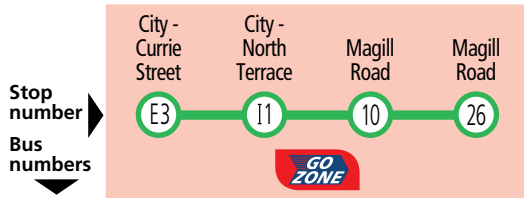

106 City to Magill

Monday to Friday

AM	106	5.59	6.06	*6.13	6.24
	106	6.29	6.36	*6.43	6.54
	106	6.44	6.51	*6.58	7.09
	106	6.59	7.06	*7.16	7.30
	106	7.14	7.21	*7.31	7.45
	106	7.29	7.37	*7.48	8.02
	106	7.47	7.55	*8.06	8.20
	106	7.57	8.05	*8.18	8.35
	106	8.12	8.20	*8.33	8.50
	106	8.22	8.30	*8.43	9.00
	106	8.32	8.40	*8.53	9.10
	106	8.44	8.53	*9.04	9.19
	106	8.54	9.03	*9.14	9.29
	106	9.01	9.10	*9.21	9.36
	106	9.11	9.20	*9.31	9.46
	106	9.21	9.30	*9.41	9.56
	106	9.30	9.39	*9.50	10.03
	106	9.43	9.52	*10.03	10.16
	106	9.58	10.07	*10.18	10.31
	106	10.13	10.22	*10.33	10.46
	106	10.28	10.37	*10.48	11.01
	106	10.43	10.52	*11.03	11.16
	106	10.58	11.07	*11.18	11.31
	106	11.13	11.22	*11.33	11.46
	106	11.28	11.37	*11.48	12.01
	106	11.43	11.52	*12.03	12.16
	106	11.58	12.07	*12.18	12.31
PM	106	12.13	12.22	*12.33	12.46
	106	12.28	12.37	*12.48	1.01
	106	12.43	12.52	*1.03	1.16
	106	12.58	1.07	*1.18	1.31
	106	1.13	1.22	*1.33	1.46
	106	1.28	1.37	*1.48	2.01
	106	1.43	1.52	*2.03	2.16
	106	1.58	2.07	*2.18	2.31
	106	2.13	2.22	*2.33	2.46
	106	2.29	2.38	*2.51	3.06
	106	2.44	2.53	*3.06	3.21
	106	2.59	3.08	*3.21	3.36

Monday to Friday (continued)

PM	106	3.14	3.24	*3.39	3.54
	106	3.29	3.39	*3.54	4.09
	106	S3.37	S3.47	*S4.02	S4.17
	106	3.44	3.54	*4.09	4.24
	106	S3.52	S4.02	*S4.17	S4.32
	106	3.59	4.09	*4.24	4.39
	106	S4.07	S4.17	*S4.32	S4.47
	106	4.14	4.24	*4.39	4.54
	106	4.22	4.32	*4.47	5.02
	106	4.29	4.39	*4.54	5.09
	106	4.37	4.49	*5.04	5.19
	106	4.44	4.56	*5.11	5.26
	106	4.52	5.04	*5.19	5.34
	106	4.59	5.11	*5.26	5.41
	106	5.07	5.19	*5.34	5.49
	106	5.14	5.26	*5.41	5.56
	106	5.22	5.34	*5.49	6.04
	106	5.29	5.41	*5.56	6.11
	106	5.37	5.49	*6.04	6.19
	106	5.44	5.56	*6.11	6.26
	106	5.52	6.02	*6.15	6.29
	106	5.58	6.08	*6.21	6.35
	106	6.13	6.22	*6.33	6.46
	106	6.27	6.36	*6.47	7.00
	106	6.46	6.54	*7.03	7.13
	106	7.06	7.14	*7.23	7.33
	106	7.36	7.44	*7.53	8.03
	106	7.56	8.04	*8.13	8.23
	106	8.26	8.34	*8.43	8.53
	106	8.56	9.04	*9.13	9.23
	106	9.26	9.34	*9.43	9.53
	106	9.56	10.04	*10.13	10.23
	106	10.26	10.34	*10.43	10.53
	106	10.56	11.04	*11.13	11.23
	106	11.26	11.34	*11.43	11.53
AM	106	12.26	12.34	*12.43	12.53

Legend

* – Times are approximate only. Bus does not have to wait until this time to depart stop.

Legend

S – School days only.
* – Times are approximate only. Bus does not have to wait until this time to depart stop.