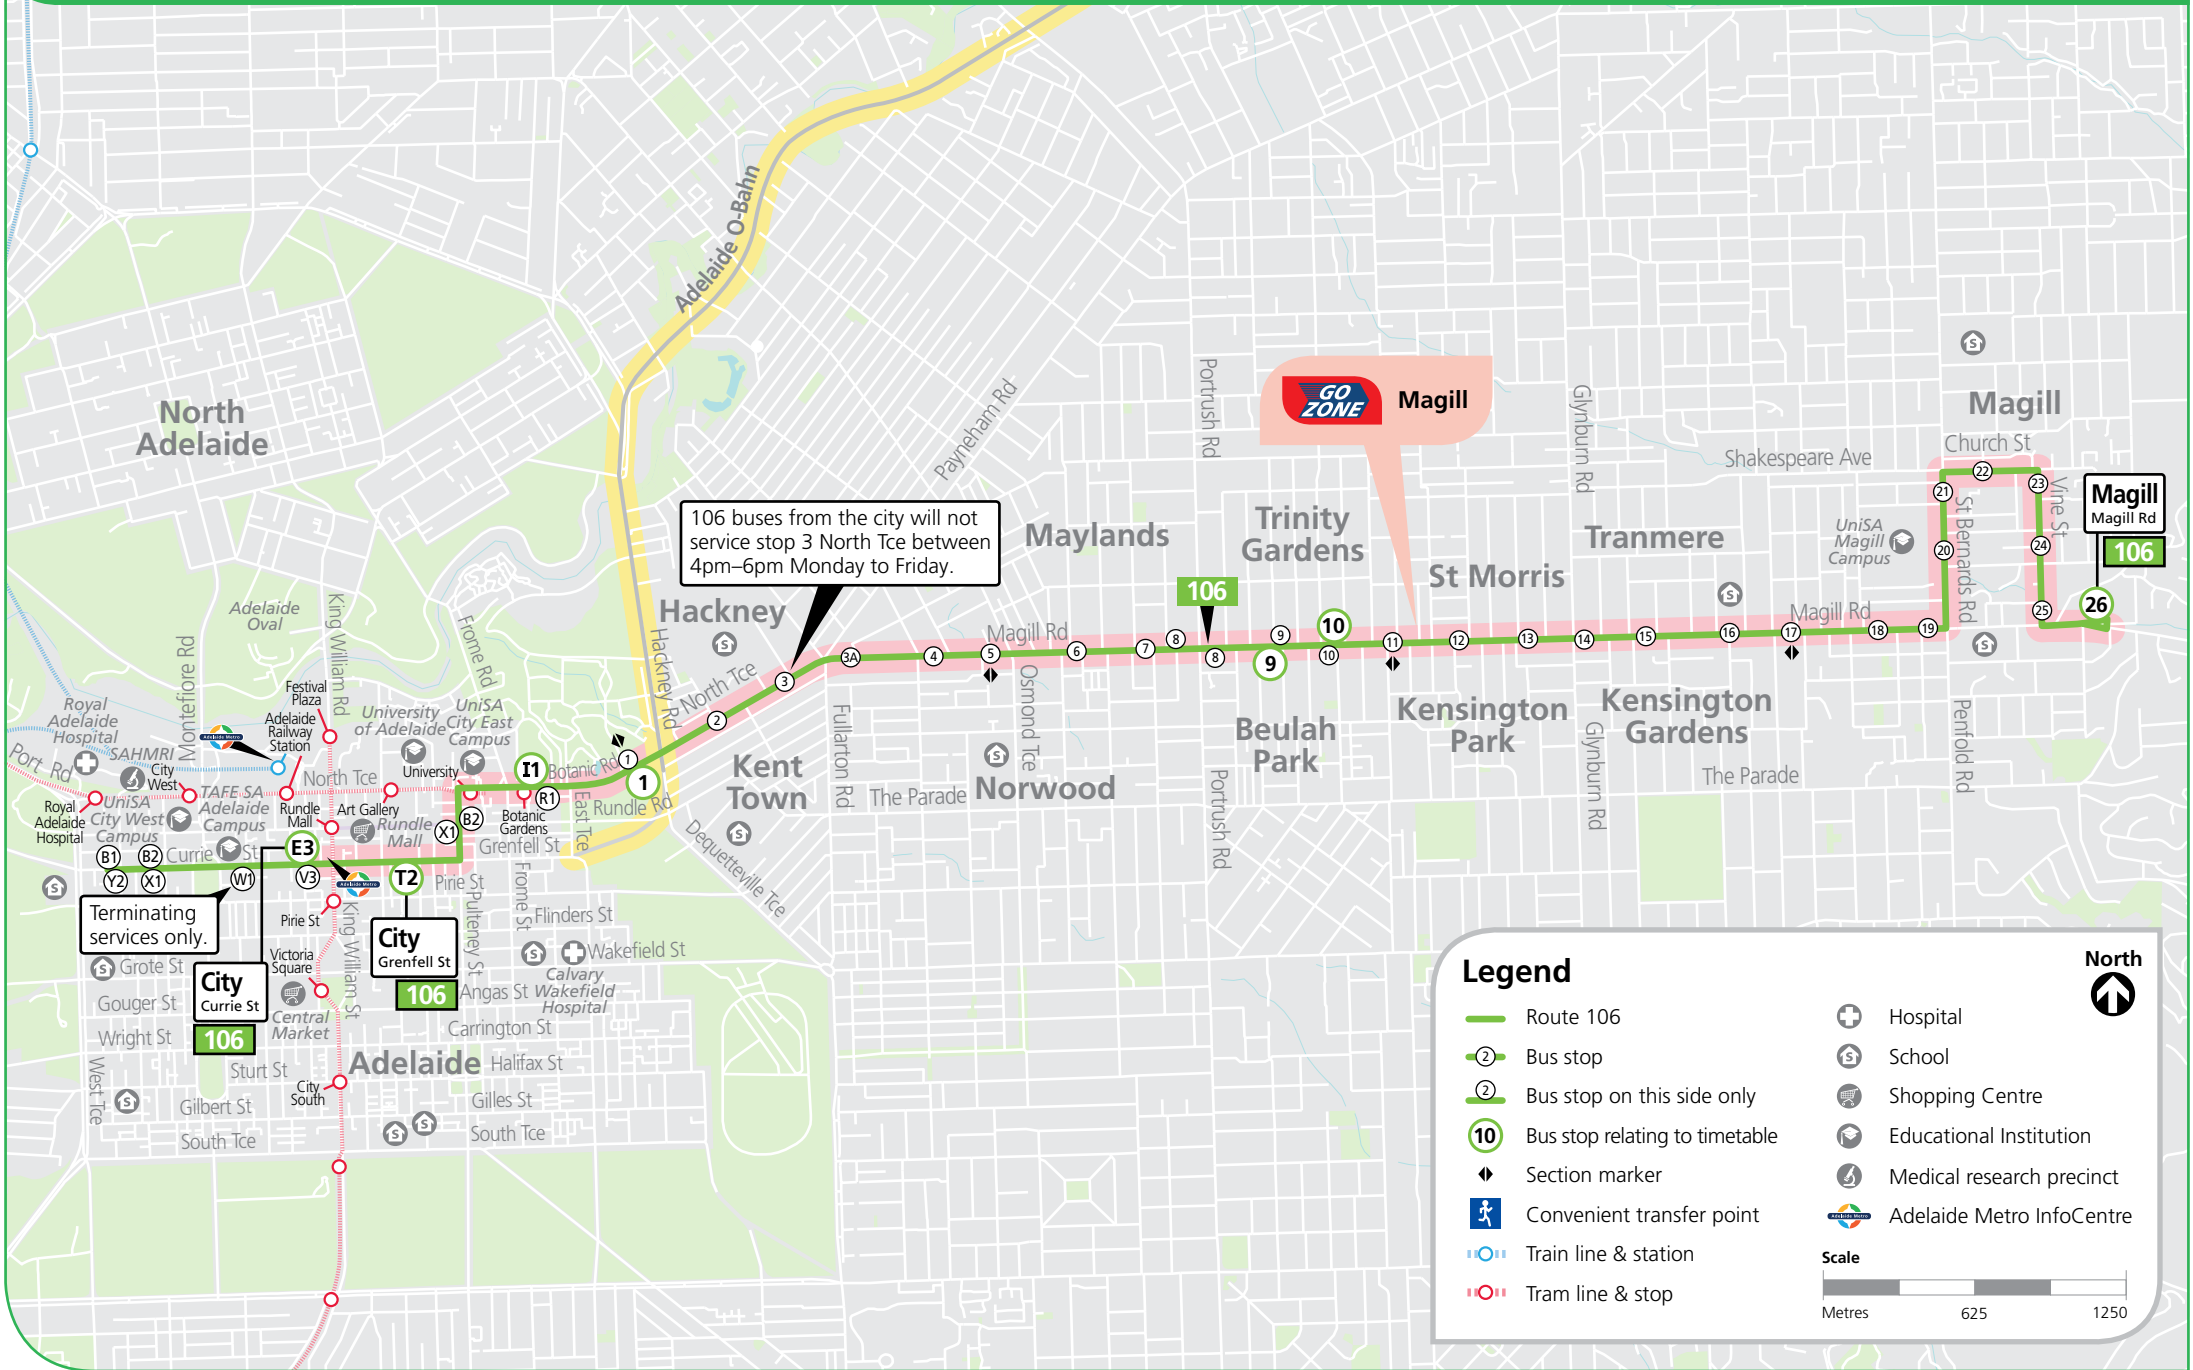

Route descriptions

106 Magill to city via Magill Road. Service operates 7 days.

GO ZONE Magill

Between stop 26 Magill Road and the city, catch bus 106 approximately every 15 minutes between 7.30am and 6.30pm Monday to Friday and every 30 minutes at night, Saturday, Sunday and public holidays until 10pm.

Legend

L – Bus operates Saturday only.

* – Times are approximate only. Bus does not have to wait until this time to depart stop.

Buses continue to...

167, 168 Glenelg Interchange

106 Magill to city

106 buses from the city will not service stop 3 North Tce between 4pm-6pm Monday to Friday.

Terminating services only.

City Grenfell St 106

City Currie St 106

Magill Magill Rd 106

Legend

- Route 106
 - Bus stop
 - Bus stop on this side only
 - Bus stop relating to timetable
 - Section marker
 - Convenient transfer point
 - Train line & station
 - Tram line & stop
 - Hospital
 - School
 - Shopping Centre
 - Educational Institution
 - Medical research precinct
 - Adelaide Metro InfoCentre
- Scale**
- Metres 625 1250