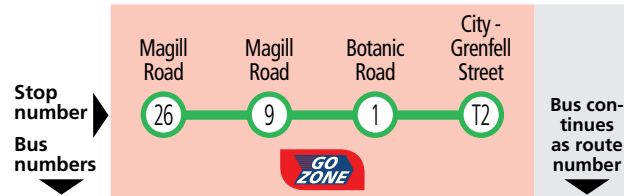

Route descriptions

106 Magill to city via Magill Road. Service operates 7 days.

GO ZONE Magill

Between stop 26 Magill Road and the city, catch bus 106 approximately every 15 minutes between 7.30am and 6.30pm Monday to Friday and every 30 minutes at night, Saturday, Sunday and public holidays until 10pm.

Legend

- S – School days only.
- * – Times are approximate only. Bus does not have to wait until this time to depart stop.

Buses continue to...

- 167, 168 – Glenelg Interchange
- 167c – Camden Park

106 Magill to city