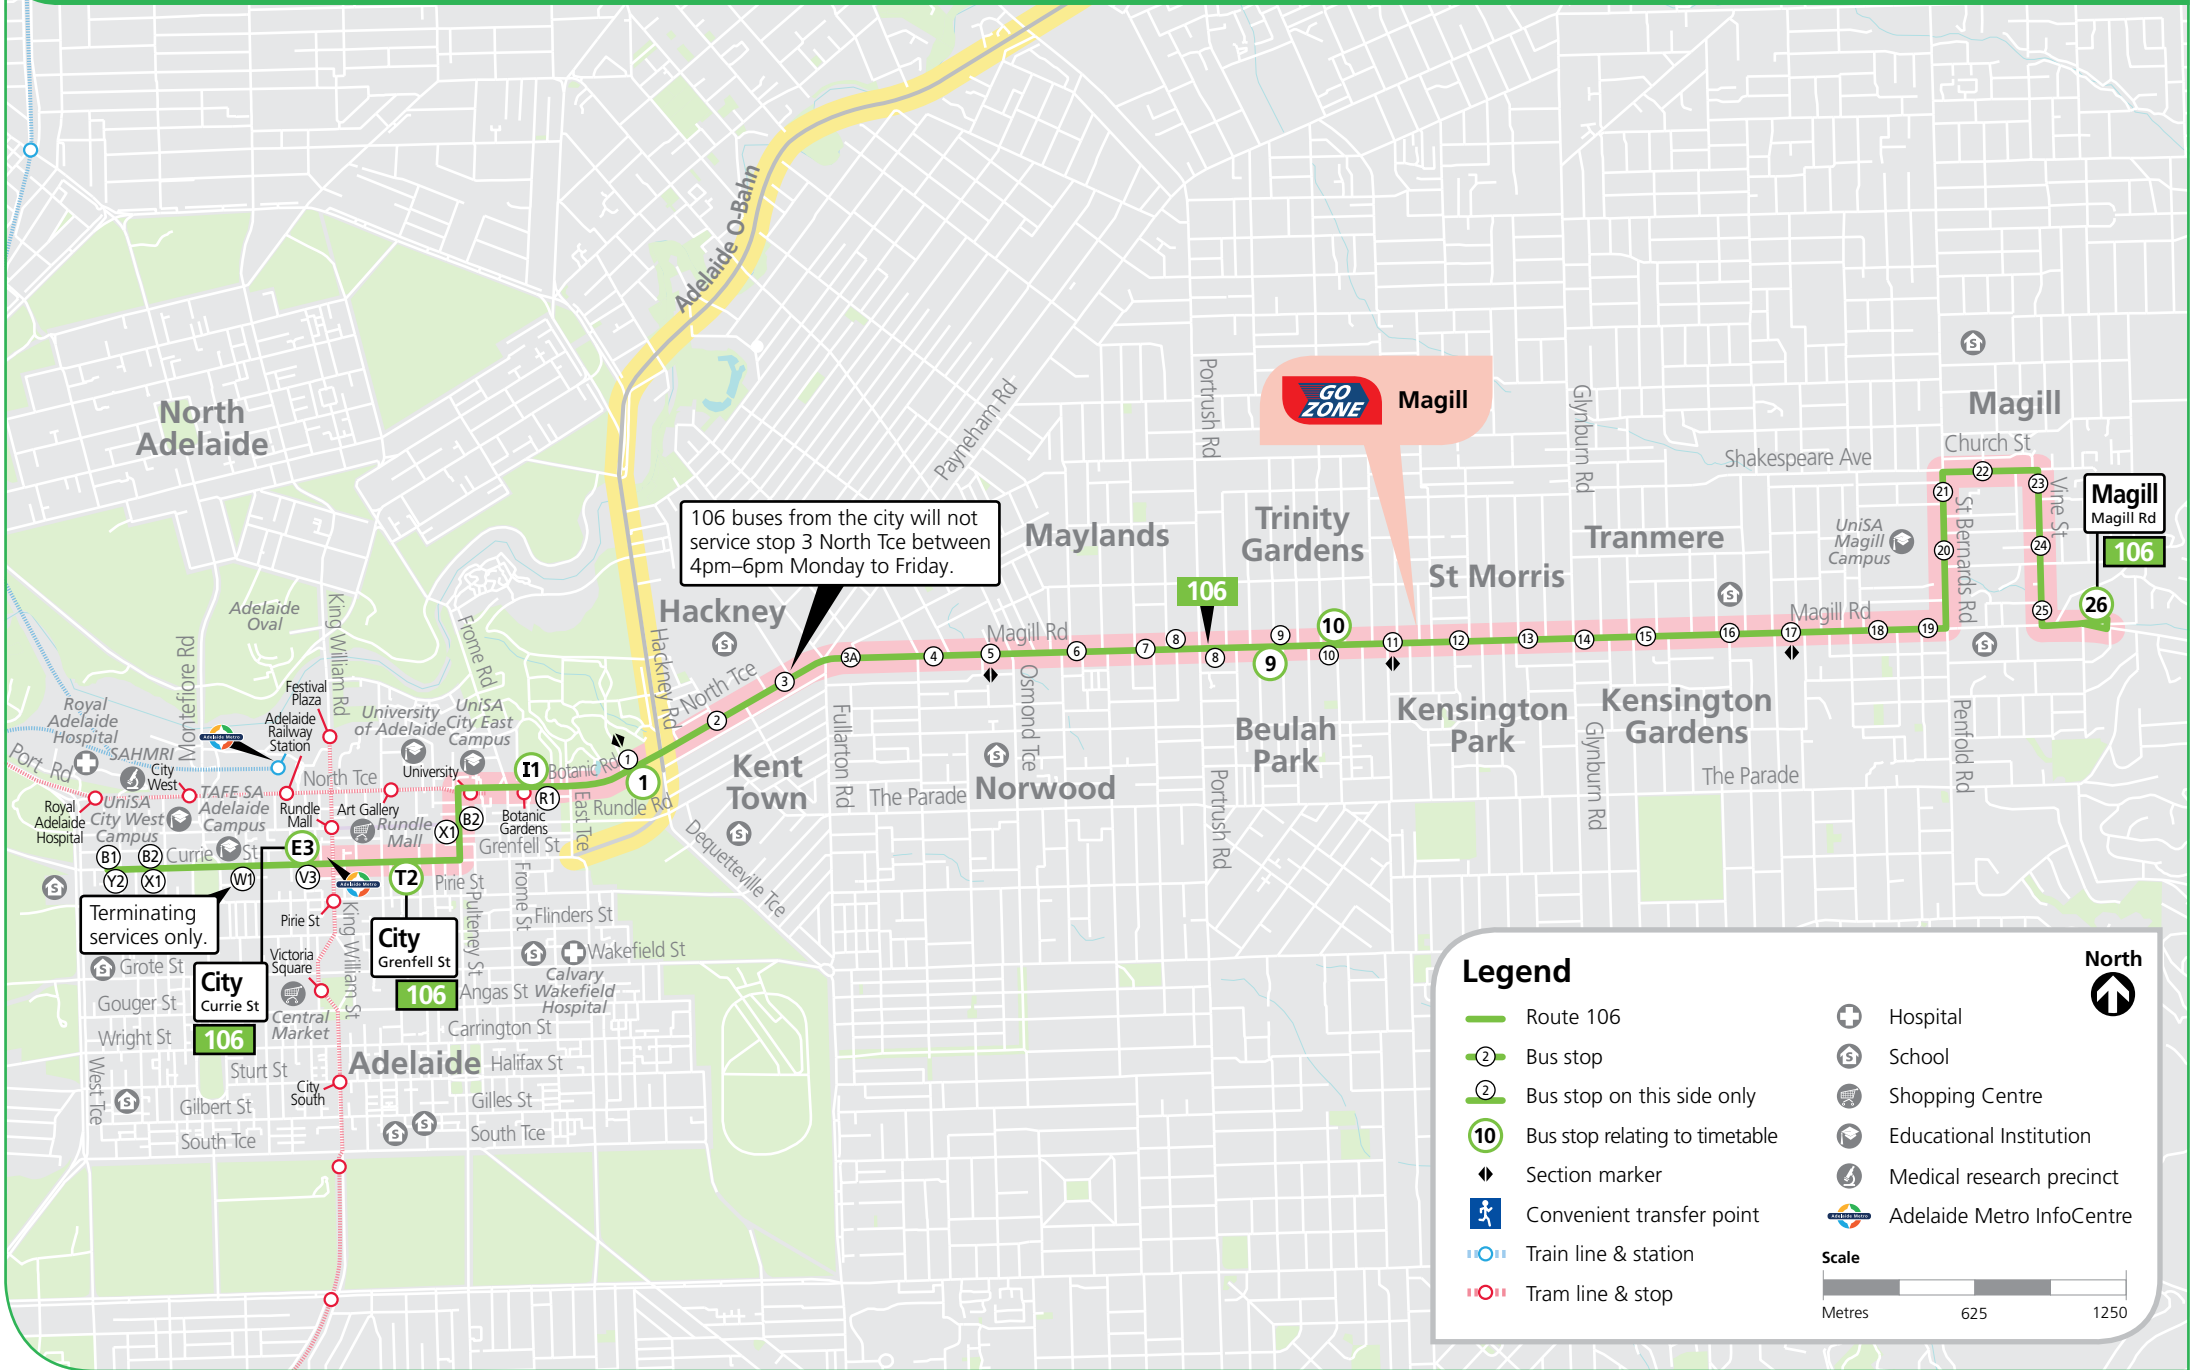

106 Magill to city

106 buses from the city will not service stop 3 North Tce between 4pm-6pm Monday to Friday.

Terminating services only.

City Grenfell St 106

City Currie St 106

Magill Magill Rd 106

Legend

- Route 106
 - Bus stop
 - Bus stop on this side only
 - Bus stop relating to timetable
 - Section marker
 - Convenient transfer point
 - Train line & station
 - Tram line & stop
 - Hospital
 - School
 - Shopping Centre
 - Educational Institution
 - Medical research precinct
 - Adelaide Metro InfoCentre
- Scale
-
- Metres 625 1250