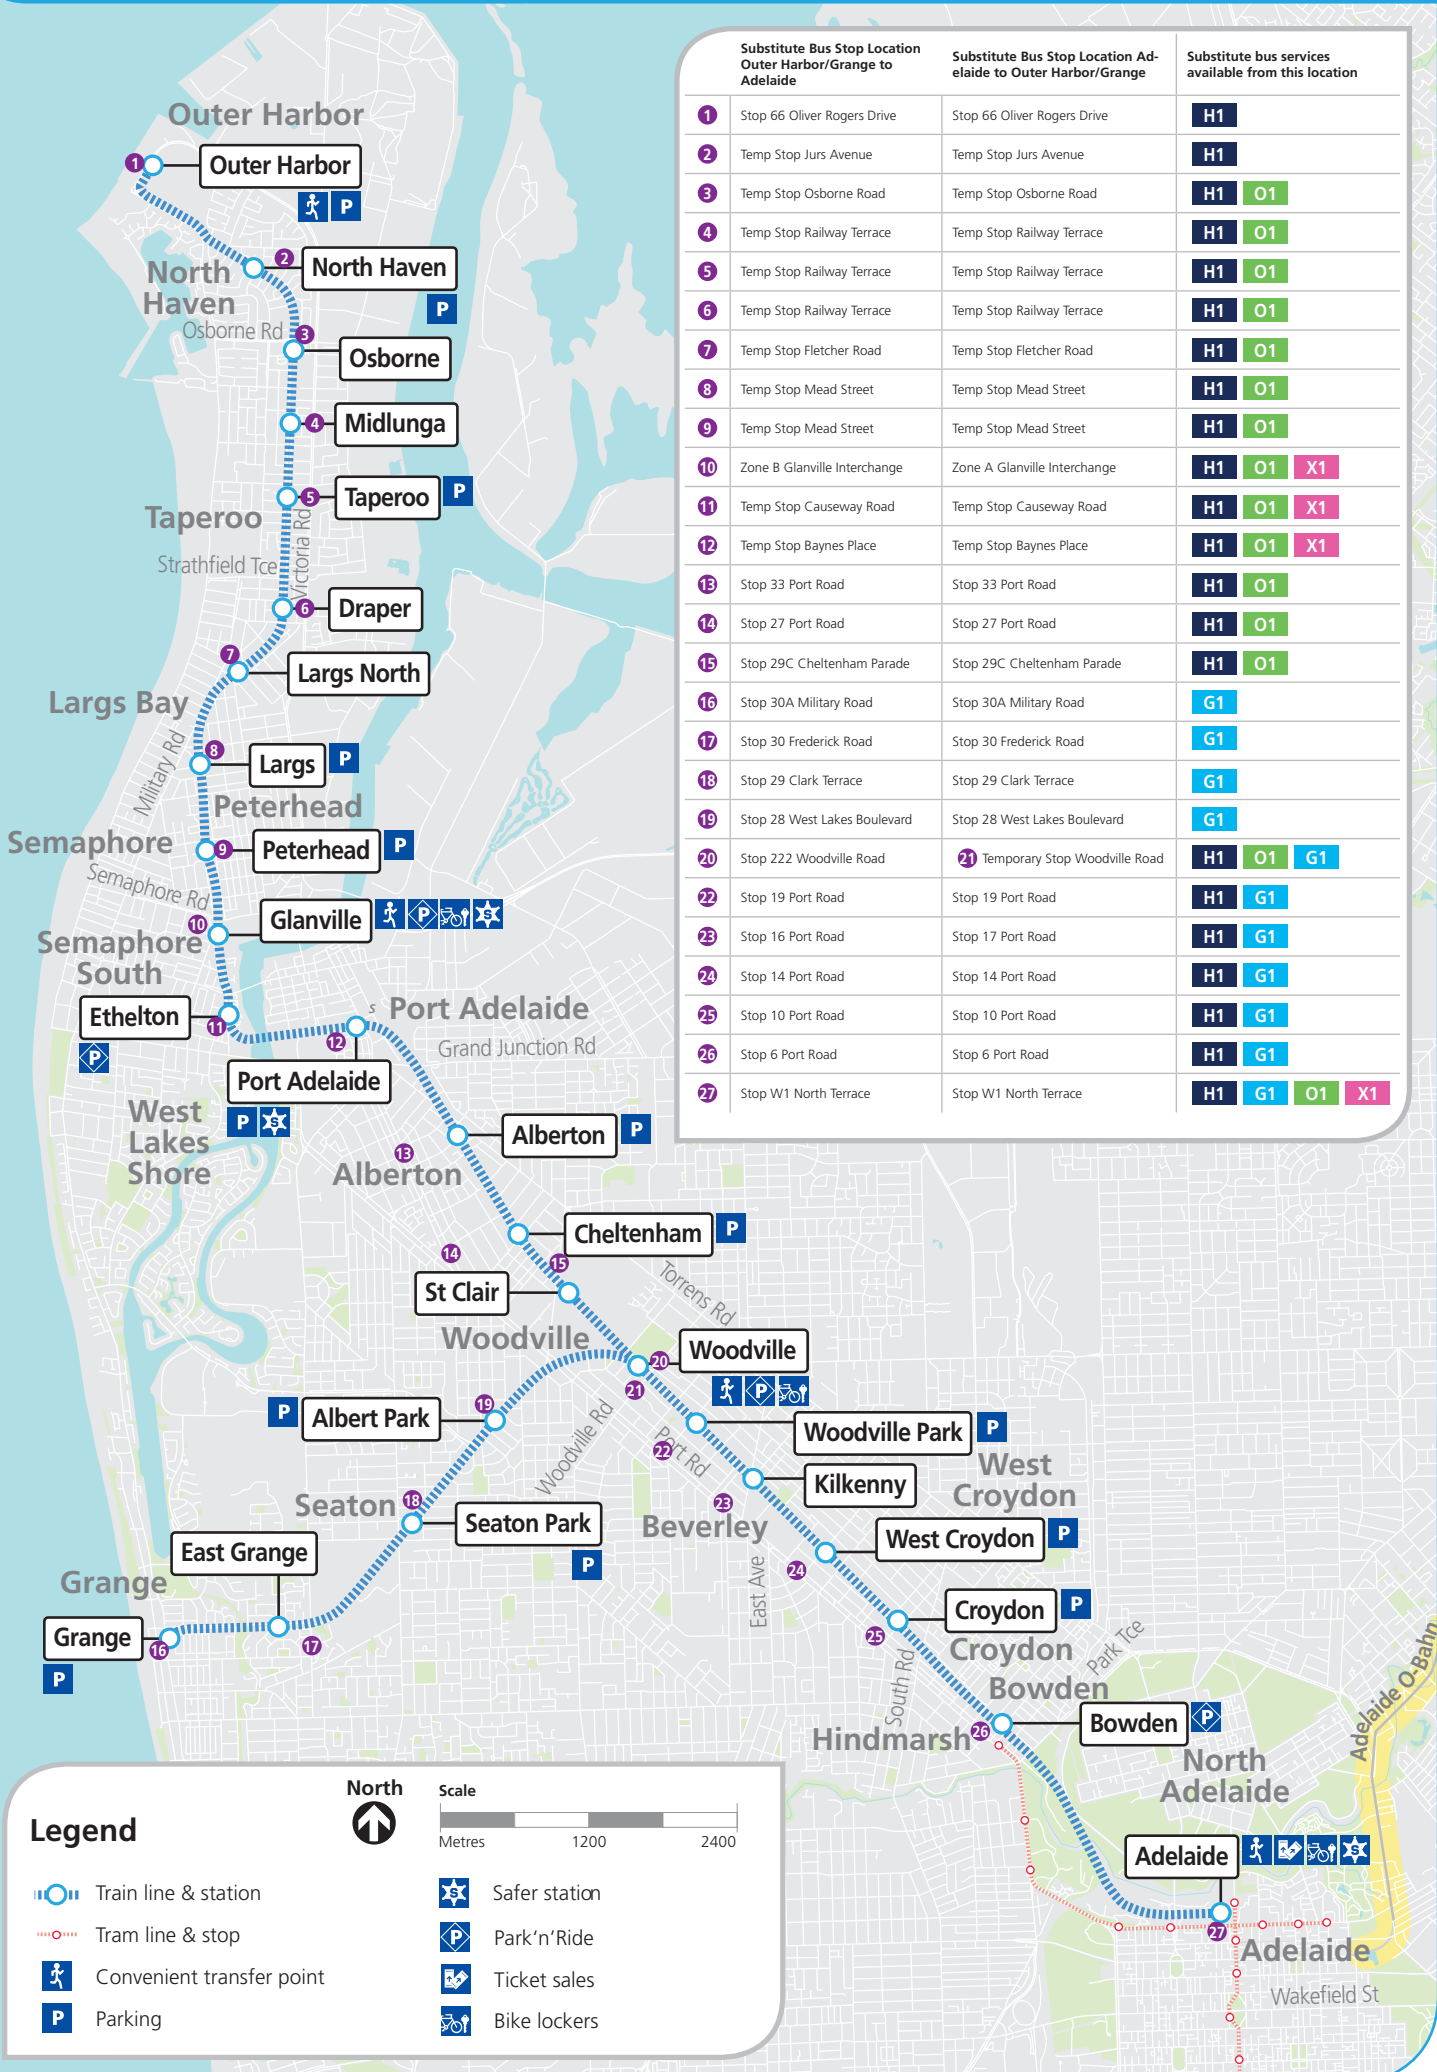

# Outer Harbor and Grange - substitute bus stops

|    | Substitute Bus Stop Location<br>Outer Harbor/Grange to<br>Adelaide | Substitute Bus Stop Location<br>Adelaide to Outer Harbor/Grange | Substitute bus services<br>available from this location |
|----|--|---|---|
| 1  | Stop 66 Oliver Rogers Drive  | Stop 66 Oliver Rogers Drive                                     | H1  |
| 2  | Temp Stop Jurs Avenue  | Temp Stop Jurs Avenue   | H1  |
| 3  | Temp Stop Osborne Road   | Temp Stop Osborne Road  | H1 O1   |
| 4  | Temp Stop Railway Terrace  | Temp Stop Railway Terrace                                       | H1 O1   |
| 5  | Temp Stop Railway Terrace  | Temp Stop Railway Terrace                                       | H1 O1   |
| 6  | Temp Stop Railway Terrace  | Temp Stop Railway Terrace                                       | H1 O1   |
| 7  | Temp Stop Fletcher Road  | Temp Stop Fletcher Road   | H1 O1   |
| 8  | Temp Stop Mead Street  | Temp Stop Mead Street   | H1 O1   |
| 9  | Temp Stop Mead Street  | Temp Stop Mead Street   | H1 O1   |
| 10 | Zone B Glanville Interchange                                       | Zone A Glanville Interchange                                    | H1 O1 X1  |
| 11 | Temp Stop Causeway Road  | Temp Stop Causeway Road   | H1 O1 X1  |
| 12 | Temp Stop Baynes Place   | Temp Stop Baynes Place  | H1 O1 X1  |
| 13 | Stop 33 Port Road  | Stop 33 Port Road   | H1 O1   |
| 14 | Stop 27 Port Road  | Stop 27 Port Road   | H1 O1   |
| 15 | Stop 29C Cheltenham Parade   | Stop 29C Cheltenham Parade                                      | H1 O1   |
| 16 | Stop 30A Military Road   | Stop 30A Military Road  | G1  |
| 17 | Stop 30 Frederick Road   | Stop 30 Frederick Road  | G1  |
| 18 | Stop 29 Clark Terrace  | Stop 29 Clark Terrace   | G1  |
| 19 | Stop 28 West Lakes Boulevard                                       | Stop 28 West Lakes Boulevard                                    | G1  |
| 20 | Stop 222 Woodville Road  | 21 Temporary Stop Woodville Road                                | H1 O1 G1  |
| 22 | Stop 19 Port Road  | Stop 19 Port Road   | H1 G1   |
| 23 | Stop 16 Port Road  | Stop 17 Port Road   | H1 G1   |
| 24 | Stop 14 Port Road  | Stop 14 Port Road   | H1 G1   |
| 25 | Stop 10 Port Road  | Stop 10 Port Road   | H1 G1   |
| 26 | Stop 6 Port Road   | Stop 6 Port Road  | H1 G1   |
| 27 | Stop W1 North Terrace  | Stop W1 North Terrace   | H1 G1 O1 X1   |