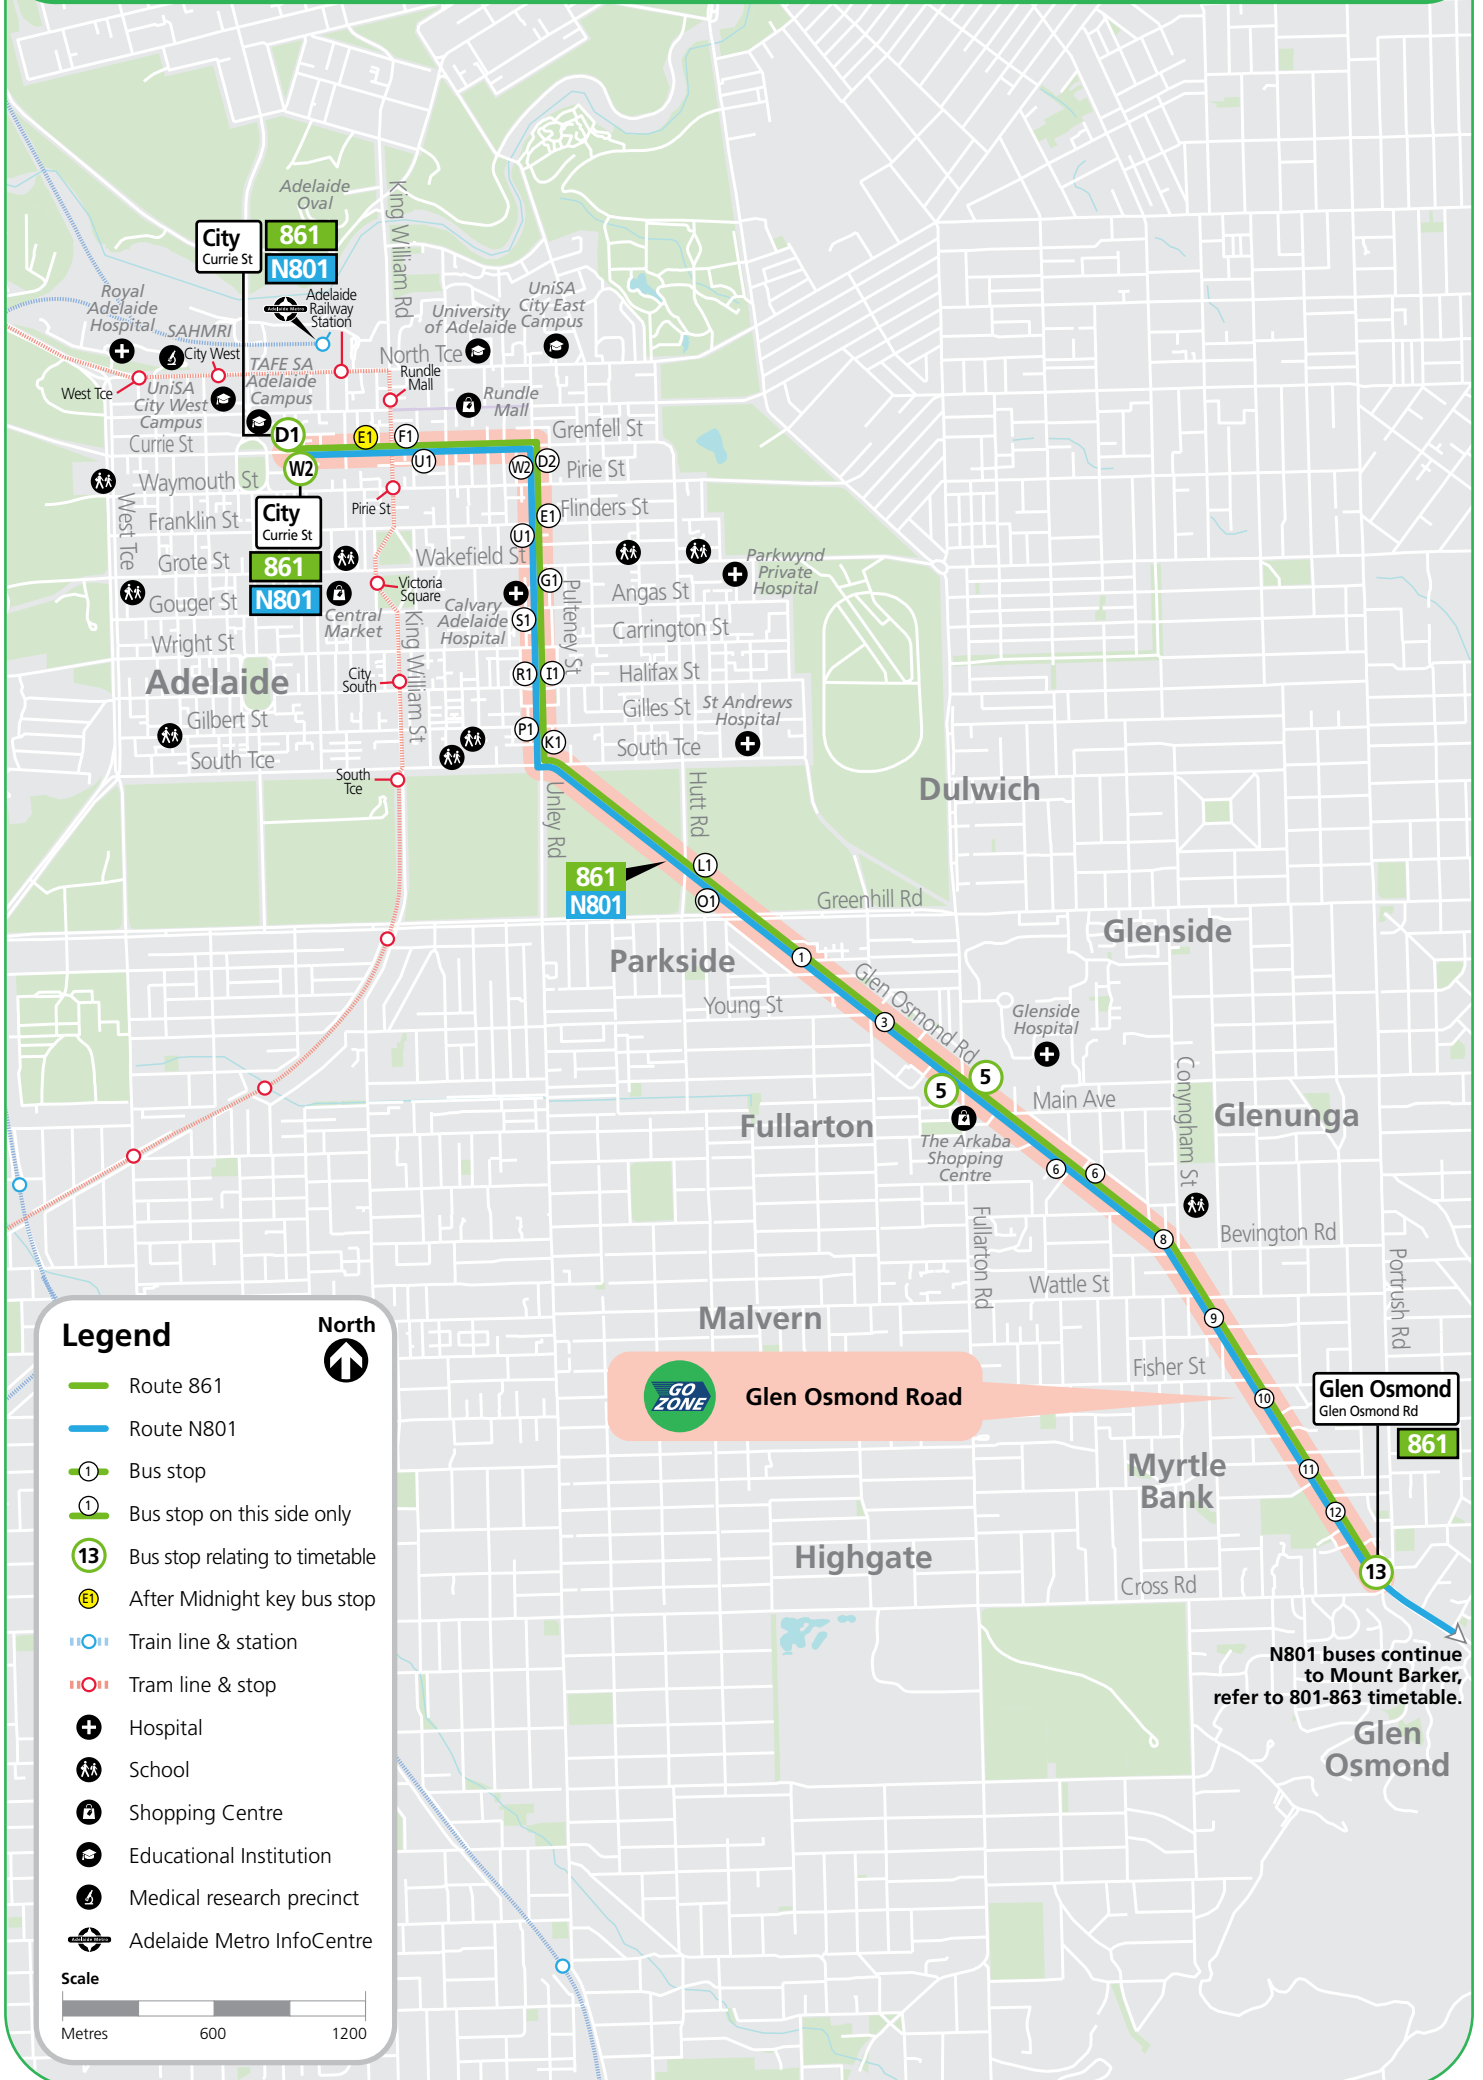

861, N801

Glen Osmond to city