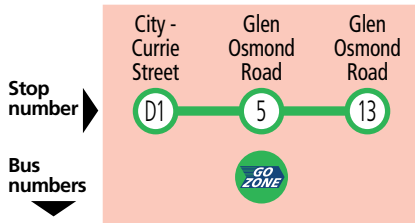

861 City to Glen Osmond

Also shows limited routes 801, 863 & 865

Monday to Friday

AM	801	B6:00	*6:13	6:20
	801	B6:30	*6:43	6:50
	863	6:45	*6:58	7:05
	801	B7:00	*7:13	7:20
	861	7:15	*7:28	7:35
	801	B7:30	*7:45	7:54
	861	7:45	*8:00	8:09
	861	8:00	*8:17	8:25
	861	8:10	*8:27	8:35
	863	8:20	*8:37	8:46
	861	8:30	*8:48	8:56
	861	8:45	*9:03	9:09
	861	9:00	*9:17	9:23
	861	9:15	*9:32	9:38
	861	9:30	*9:46	9:51
	861	9:45	*10:01	10:06
	861	10:00	*10:16	10:21
	861	10:15	*10:31	10:36
	861	10:30	*10:46	10:51
	861	10:45	*11:01	11:06
	861	11:00	*11:16	11:21
	861	11:15	*11:31	11:36
	861	11:30	*11:46	11:51
	861	11:45	*12:01	12:06
PM	861	12:00	*12:17	12:23
	861	12:15	*12:32	12:38
	861	12:30	*12:47	12:53
	861	12:45	*1:02	1:08
	861	1:00	*1:17	1:23
	861	1:15	*1:32	1:38
	861	1:30	*1:47	1:53
	861	1:45	*2:02	2:08
	861	2:00	*2:17	2:23
	861	2:15	*2:32	2:38
	861	2:30	*2:47	2:54
	861	2:45	*3:02	3:09
	861	3:00	*3:17	3:24
	861	3:15	*3:34	3:42
	861	3:30	*3:49	3:57
	861	3:45	*4:04	4:12
	861	4:00	*4:19	4:27
	861	4:15	*4:36	4:44
	861	4:30	*4:52	5:00
	861	4:45	*5:08	5:16
	861	5:00	*5:25	5:33
	861	5:10	*5:38	5:46
	861	5:20	*5:45	5:53
	861	5:35	*5:57	6:04
	861	5:50	*6:11	6:18
	865	6:05	*6:23	6:30
	863	6:20	*6:37	6:44
	865	6:35	*6:50	6:57
	863	6:50	*7:05	7:11
	801	B7:15	*7:30	7:36
	801	B7:45	*8:00	8:06
	863	8:15	*8:29	8:35
	801	B8:45	*8:59	9:05
	863	9:15	*9:29	9:35
	801	B9:45	*9:59	10:05
	861	10:15	*10:29	10:34
	801	B10:45	*10:59	11:05
	861	11:15	*11:29	11:34
	801	B11:45	*11:59	12:05

Saturday, Sunday & public holidays

AM	801	B7:45	*7:58	8:03
	801	B8:15	*8:28	8:33
	801	B8:45	*9:00	9:05
	801	B9:15	*9:30	9:35
	801	B9:45	*10:01	10:08
	801	B10:15	*10:31	10:38
	801	B10:45	*11:01	11:08
	801	B11:15	*11:31	11:38
	801	B11:45	*12:01	12:08
PM	801	B12:15	*12:31	12:38
	801	B12:45	*1:01	1:08
	801	B1:15	*1:31	1:38
	801	B1:45	*2:01	2:08
	801	B2:15	*2:31	2:38
	801	B2:45	*3:01	3:08
	801	B3:15	*3:31	3:38
	801	B3:45	*4:01	4:08
	801	B4:15	*4:32	4:39
	801	B4:45	*5:02	5:09
	801	B5:15	*5:32	5:39
	801	B5:45	*6:01	6:08
	801	B6:15	*6:31	6:38
	801	B6:45	*7:00	7:06
	861	7:15	*7:30	7:35
	801	B7:45	*8:00	8:06
	861	8:15	*8:29	8:34
	801	B8:45	*8:59	9:05
	861	9:15	*9:29	9:34
	801	B9:45	*9:59	10:05
	861	10:15	*10:29	10:34
	801	B10:45	*10:59	11:05
	861	11:15	*11:29	11:34
	801	B11:45	*11:59	12:05

Legend

- **B** – Bus commences from the Royal Adelaide Hospital, Stop B2 West Tce.
- ***** – Times are approximate only. Bus does not have to wait until this time to depart stop.

Explanations

High frequency services are also available from the City to Stops 1, 3, 5 & 8 Glen Osmond Rd. See T800 and 801-T801-N801-860F-863-T863 timetables for details, or check departure times using a recommended real-time app.

Services may operate to a different timetable during the December to January school holidays. Visit the Adelaide Metro website during this period for full details.