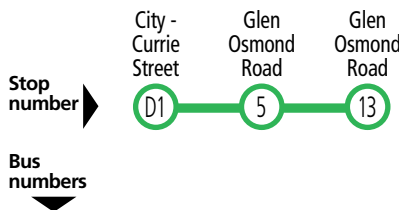

Is someone breaking the law on board?

See it?

REPORT IT!

Fast and anonymous
Your reports help make public transport safer for everyone

adelaidemetro.com.au/incident

Route descriptions

861 **Glen Osmond to city**
via Glen Osmond Road & Grenfell Street. Service operates 7 days.

N801 **Mount Barker to city**
 via Glen Osmond Road & Grenfell Street. Service operates Saturday PM–Sunday AM.

High frequency Go-Zone routes also service limited stops between Glen Osmond and city.

See T800 and 801-T801-N801-860F-863-T863 timetables for details, or check departure times using a recommended real-time app.

Legend

- B** – Bus commences from the Royal Adelaide Hospital, Stop B2 West Tce.
- *** – Times are approximate only. Bus does not have to wait until this time to depart stop.

Explanations

High frequency services are also available from the City to Stops 1, 3, 5 & 8 Glen Osmond Rd. See T800 and 801-T801-N801-860F-863-T863 timetables for details, or check departure times using a recommended real-time app.

Services may operate to a different timetable during the December to January school holidays. Visit the Adelaide Metro website during this period for full details.

N801 City to Mount Barker via Glen Osmond