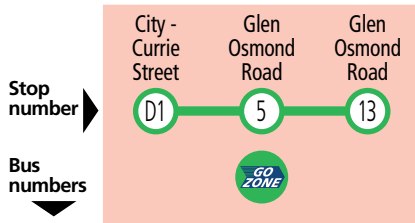

861 City to Glen Osmond

Also shows limited routes 801, 863 & 865

Monday to Friday

AM	801	B6:00	*6:13	6:20
	801	B6:30	*6:43	6:50
	863	6:45	*6:58	7:05
	801	B7:00	*7:13	7:20
	861	7:15	*7:28	7:35
	801	B7:30	*7:45	7:54
	861	7:45	*8:00	8:09
	861	8:00	*8:17	8:25
	861	8:10	*8:27	8:35
	863	8:20	*8:37	8:46
	861	8:30	*8:48	8:56
	861	8:45	*9:03	9:09
	861	9:00	*9:17	9:23
	861	9:15	*9:32	9:38
	861	9:30	*9:46	9:51
	861	9:45	*10:01	10:06
	861	10:00	*10:16	10:21
	861	10:15	*10:31	10:36
	861	10:30	*10:46	10:51
	861	10:45	*11:01	11:06
	861	11:00	*11:16	11:21
	861	11:15	*11:31	11:36
	861	11:30	*11:46	11:51
	861	11:45	*12:01	12:06
PM	861	12:00	*12:17	12:23
	861	12:15	*12:32	12:38
	861	12:30	*12:47	12:53
	861	12:45	*1:02	1:08
	861	1:00	*1:17	1:23
	861	1:15	*1:32	1:38
	861	1:30	*1:47	1:53
	861	1:45	*2:02	2:08
	861	2:00	*2:17	2:23
	861	2:15	*2:32	2:38
	861	2:30	*2:47	2:54
	861	2:45	*3:02	3:09
	861	3:00	*3:17	3:24
	861	3:15	*3:34	3:42
	861	3:30	*3:49	3:57
	861	3:45	*4:04	4:12
	861	4:00	*4:19	4:27
	861	4:15	*4:36	4:44
	861	4:30	*4:52	5:00
	861	4:45	*5:08	5:16
	861	5:00	*5:25	5:33
	861	5:10	*5:38	5:46
	861	5:20	*5:45	5:53
	861	5:35	*5:57	6:04
	861	5:50	*6:11	6:18
	865	6:05	*6:23	6:30
	863	6:20	*6:37	6:44
	865	6:35	*6:50	6:57
	863	6:50	*7:05	7:11
	801	B7:15	*7:30	7:36
	801	B7:45	*8:00	8:06
	863	8:15	*8:29	8:35
	801	B8:45	*8:59	9:05
	863	9:15	*9:29	9:35
	801	B9:45	*9:59	10:05
	861	10:15	*10:29	10:34
	801	B10:45	*10:59	11:05
	861	11:15	*11:29	11:34
	801	B11:45	*11:59	12:05

Saturday, Sunday & public holidays

AM	801	B7:45	*7:58	8:03
	801	B8:15	*8:28	8:33
	801	B8:45	*9:00	9:05
	801	B9:15	*9:30	9:35
	801	B9:45	*10:01	10:08
	801	B10:15	*10:31	10:38
	801	B10:45	*11:01	11:08
	801	B11:15	*11:31	11:38
	801	B11:45	*12:01	12:08
PM	801	B12:15	*12:31	12:38
	801	B12:45	*1:01	1:08
	801	B1:15	*1:31	1:38
	801	B1:45	*2:01	2:08
	801	B2:15	*2:31	2:38
	801	B2:45	*3:01	3:08
	801	B3:15	*3:31	3:38
	801	B3:45	*4:01	4:08
	801	B4:15	*4:32	4:39
	801	B4:45	*5:02	5:09
	801	B5:15	*5:32	5:39
	801	B5:45	*6:01	6:08
	801	B6:15	*6:31	6:38
	801	B6:45	*7:00	7:06
	861	7:15	*7:30	7:35
	801	B7:45	*8:00	8:06
	861	8:15	*8:29	8:34
	801	B8:45	*8:59	9:05
	861	9:15	*9:29	9:34
	801	B9:45	*9:59	10:05
	861	10:15	*10:29	10:34
	801	B10:45	*10:59	11:05
	861	11:15	*11:29	11:34
	801	B11:45	*11:59	12:05

Legend

- **B** – Bus commences from the Royal Adelaide Hospital, Stop B2 West Tce.
- ***** – Times are approximate only. Bus does not have to wait until this time to depart stop.

Explanations

High frequency services are also available from the City to Stops 1, 3, 5 & 8 Glen Osmond Rd. See T800 and 801-T801-N801-860F-863-T863 timetables for details, or check departure times using a recommended real-time app.

Services may operate to a different timetable during the December to January school holidays. Visit the Adelaide Metro website during this period for full details.