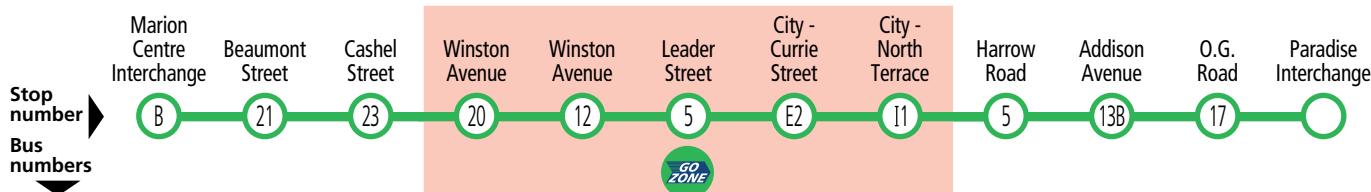

W90, W91 Marion Centre & St Marys to Marden & Paradise via city

Saturday

AM	W90M	6:36	6:46	-	6:50	*6:57	7:03	7:15	7:21	7:25	7:32	-	-
	W90	7:04	7:14	-	7:18	*7:25	7:31	7:44	7:50	7:54	8:00	8:06	8:17
	W91	-	-	7:44	7:48	*7:55	8:01	8:14	8:20	8:24	8:31	-	-
	W90	8:00	8:11	-	8:15	*8:22	8:28	8:41	8:47	8:51	8:57	9:04	9:15
	W91	-	-	8:38	8:43	*8:50	8:57	9:11	9:19	9:24	9:31	-	-
	W90	8:56	9:08	-	9:13	*9:20	9:27	9:41	9:49	9:54	10:01	10:09	10:21
	W91	-	-	9:38	9:43	*9:50	9:57	10:11	10:19	10:24	10:31	-	-
	W90	9:56	10:08	-	10:13	*10:20	10:27	10:41	10:49	10:54	11:01	11:09	11:21
	W91	-	-	10:38	10:43	*10:50	10:57	11:11	11:19	11:24	11:31	-	-
	W90	10:56	11:08	-	11:13	*11:20	11:27	11:41	11:49	11:54	12:01	12:09	12:21
	W91	-	-	11:38	11:43	*11:50	11:57	12:11	12:19	12:24	12:31	-	-
	W90	11:56	12:08	-	12:13	*12:20	12:27	12:41	12:49	12:54	1:01	1:09	1:21
PM	W91	-	-	12:38	12:43	*12:50	12:57	1:11	1:19	1:24	1:31	-	-
	W90	12:56	1:08	-	1:13	*1:20	1:27	1:41	1:49	1:54	2:01	2:09	2:21
	W91	-	-	1:38	1:43	*1:50	1:57	2:11	2:19	2:24	2:31	-	-
	W90	1:56	2:08	-	2:13	*2:20	2:27	2:41	2:49	2:54	3:01	3:09	3:21
	W91	-	-	2:38	2:43	*2:50	2:57	3:11	3:19	3:24	3:31	-	-
	W90	2:56	3:08	-	3:13	*3:20	3:27	3:41	3:49	3:54	4:01	4:09	4:21
	W91	-	-	3:38	3:43	*3:50	3:57	4:11	4:19	4:24	4:31	-	-
	W90	3:56	4:08	-	4:13	*4:20	4:27	4:41	4:49	4:54	5:01	5:09	5:21
	W91	-	-	4:38	4:43	*4:50	4:57	5:11	5:19	5:24	5:31	-	-
	W90	4:56	5:08	-	5:13	*5:20	5:27	5:41	5:49	5:54	6:01	6:08	6:19
	W91	-	-	5:38	5:43	*5:49	5:56	6:10	6:17	6:22	6:29	-	-
	W90M	5:56	6:08	-	6:13	*6:19	6:25	6:39	6:46	6:50	6:57	-	-
	W91	-	-	6:39	6:43	*6:49	6:55	7:08	7:14	7:18	7:25	-	-
	W90M	7:00	7:11	-	7:15	*7:21	7:26	7:38	7:44	7:48	7:55	-	-
	W91	-	-	7:41	7:45	*7:51	7:56	8:08	8:14	8:18	8:25	-	-
	W90M	8:04	8:14	-	8:18	*8:24	8:29	8:41	8:47	8:51	8:58	-	-
	W90M	9:04	9:14	-	9:18	*9:24	9:29	9:41	9:47	9:51	9:58	-	-
	W90M	10:04	10:14	-	10:18	*10:24	10:29	10:41	10:47	10:51	10:58	-	-
	W90M	11:04	11:14	-	11:18	*11:24	11:29	11:41	11:47	11:51	11:58	-	-

Sunday & public holidays