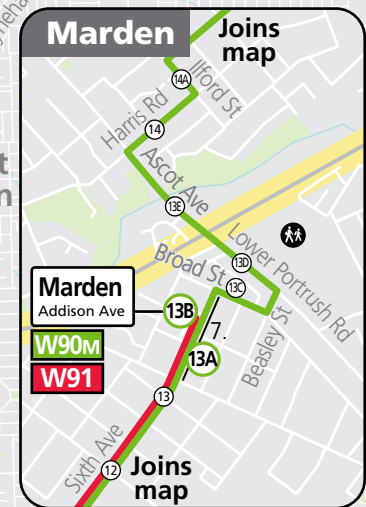

W90 **Marion Centre Interchange & city to Paradise Interchange** via Bradley Grove, Winston Avenue, Harrow Road, Sixth Avenue & Langman Grove. Service operates 7 days.
W90m - terminates at stop 13B Addison Avenue, Marden.

W91 **St Marys & city to Marden** via Cashel Street, Winston Avenue, Harrow Road & Sixth Avenue. Service operates 7 days.
W91c - terminates in the city.

Services may operate to a different timetable during the December to January school holidays. Visit the Adelaide Metro website during this period for full details.

GO ZONE Winston Avenue

Between stop 20 Winston Avenue and the city, catch buses W90 and W91 approximately every 15 minutes between 7:30am and 6:30pm Monday to Friday and every 30 minutes at night, Saturday, Sunday and public holidays until 10pm.

Legend

* - Times are approximate only. Bus does not have to wait until this time to depart stop.

W90, W91 Marion Centre & St Marys to city, Marden & Paradise

Street Legend

1. McShane St
2. Shepherd Ln
3. James St
4. Sycamore Tce
5. Langman Gr
6. Turner St
7. Addison Ave
8. Botanic Rd
9. Leah St
10. English Avet