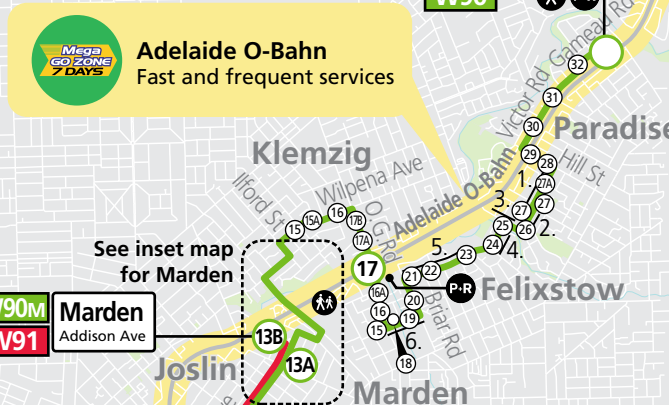

W90 **Marion Centre Interchange & city to Paradise Interchange** via Bradley Grove, Winston Avenue, Harrow Road, Sixth Avenue & Langman Grove. Service operates 7 days.
W90m - terminates at stop 13B Addison Avenue, Marden.

GO ZONE Winston Avenue

Between stop 20 Winston Avenue and the city, catch buses W90 and W91 approximately every 15 minutes between 7:30am and 6:30pm Monday to Friday and every 30 minutes at night, Saturday, Sunday and public holidays until 10pm.

Legend

* - Times are approximate only. Bus does not have to wait until this time to depart stop.

W90, W91 Marion Centre & St Marys to city, Marden & Paradise

Street Legend

1. McShane St
2. Shepherd Ln
3. James St
4. Sycamore Tce
5. Langman Gr
6. Turner St
7. Addison Ave
8. Botanic Rd
9. Leah St
10. English Avet

Buses from the city will not service stop 3 Goodwood Road 4pm-6pm, Monday to Friday.

GO ZONE Winston Avenue

Marion Centre Interchange W90

St Marys W91

W90, W91 Paradise & Marden to city, St Marys & Marion Centre