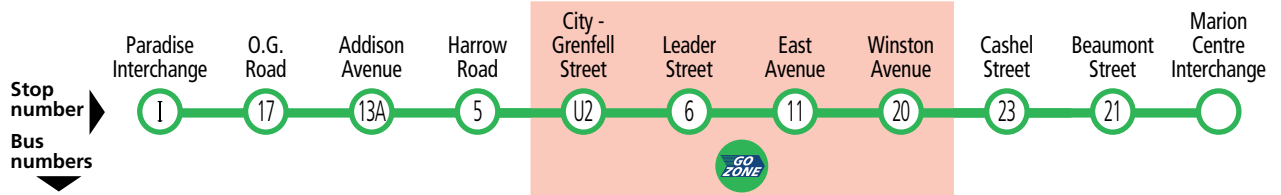

W90, W91 Paradise & Marden to St Marys & Marion Centre via city

Saturday

	Paradise Interchange	O.G. Road	Addison Avenue	Harrow Road	City - Grenfell Street	Leader Street	East Avenue	Winston Avenue	Cashel Street	Beaumont Street	Marion Centre Interchange	
AM	W90	-	-	7:36	7:43	7:55	*8:08	*8:12	8:20	-	8:24	8:35
	W90	7:50	8:01	8:07	8:13	8:25	*8:38	*8:42	8:50	-	8:55	9:08
	W91	-	-	8:35	8:42	8:55	*9:09	*9:13	*9:20	9:25	-	-
	W90	8:49	9:00	9:06	9:12	9:25	*9:39	*9:43	9:50	-	9:55	10:08
	W91	-	-	9:35	9:42	9:55	*10:09	*10:13	*10:20	10:25	-	-
	W90	9:48	10:00	10:06	10:12	10:25	*10:39	*10:43	10:50	-	10:55	11:08
	W91	-	-	10:35	10:42	10:55	*11:09	*11:13	*11:20	11:25	-	-
	W90	10:48	11:00	11:06	11:12	11:25	*11:39	*11:43	11:50	-	11:55	12:08
PM	W91	-	-	11:35	11:42	11:55	*12:09	*12:13	*12:20	12:25	-	-
	W90	11:48	12:00	12:06	12:12	12:25	*12:39	*12:43	12:50	-	12:55	1:08
	W91	-	-	12:35	12:42	12:55	*1:09	*1:13	*1:20	1:25	-	-
	W90	12:48	1:00	1:06	1:12	1:25	*1:39	*1:43	1:50	-	1:55	2:08
	W91	-	-	1:35	1:42	1:55	*2:09	*2:13	*2:20	2:25	-	-
	W90	1:48	2:00	2:06	2:12	2:25	*2:39	*2:43	2:50	-	2:55	3:08
	W91	-	-	2:35	2:42	2:55	*3:09	*3:13	*3:20	3:25	-	-
	W90	2:48	3:00	3:06	3:12	3:25	*3:39	*3:43	3:50	-	3:55	4:08
	W91	-	-	3:35	3:42	3:55	*4:09	*4:13	*4:20	4:25	-	-
	W90	3:48	4:00	4:06	4:12	4:25	*4:39	*4:43	4:50	-	4:55	5:08
	W91	-	-	4:35	4:42	4:55	*5:09	*5:13	*5:20	5:25	-	-
	W90	4:48	5:00	5:06	5:12	5:24	*5:38	*5:42	5:49	-	5:54	6:06
	W91	-	-	5:35	5:42	5:54	*6:08	*6:12	*6:19	6:24	-	-
	W90	5:48	6:00	6:06	6:12	6:23	*6:37	*6:41	6:48	-	6:52	7:03
	W91	-	-	6:35	6:42	6:53	*7:05	*7:09	*7:16	7:21	-	-
	W90	-	-	7:03	7:10	7:20	*7:32	*7:36	7:43	-	7:47	7:58
	W91	-	-	7:33	7:40	7:50	*8:02	*8:06	*8:13	8:18	-	-
	W90	-	-	8:03	8:10	8:20	*8:32	*8:36	8:43	-	8:47	8:58
	W91	-	-	8:33	8:40	8:50	*9:02	*9:06	*9:13	9:18	-	-
	W90	-	-	9:03	9:10	9:20	*9:32	*9:36	9:43	-	9:47	9:58
W90	-	-	10:03	10:10	10:20	*10:32	*10:36	10:43	-	10:47	10:58	
W90	-	-	11:03	11:10	11:20	*11:32	*11:36	11:43	-	11:47	11:58	

Sunday & public holidays