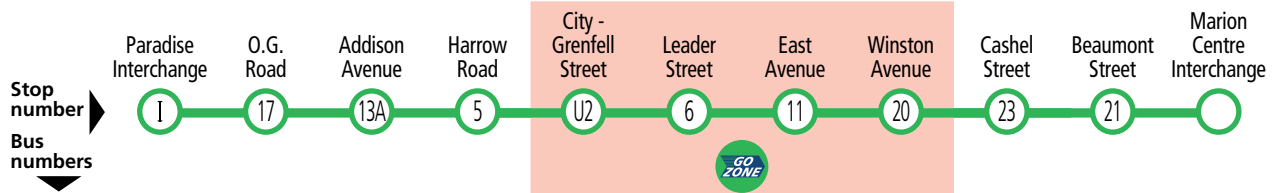

Legend

* - Times are approximate only. Bus does not have to wait until this time to depart stop.

W90, W91 Marion Centre & St Marys to city, Marden & Paradise

Street Legend

1. McShane St
2. Shepherd Ln
3. James St
4. Sycamore Tce
5. Langman Gr
6. Turner St
7. Addison Ave
8. Botanic Rd
9. Leah St
10. English Avet

Buses from the city will not service stop 3 Goodwood Road 4pm-6pm, Monday to Friday.

GO ZONE Winston Avenue

Marion Centre Interchange W90

St Marys W91

W90, W91 Paradise & Marden to city, St Marys & Marion Centre

Legend

- R - Bus departs from stop R1 North Terrace, city at the time shown.
- * - Times are approximate only. Bus does not have to wait until this time to depart stop.

Services may operate to a different timetable during the December to January school holidays. Visit the Adelaide Metro website during this period for full details.