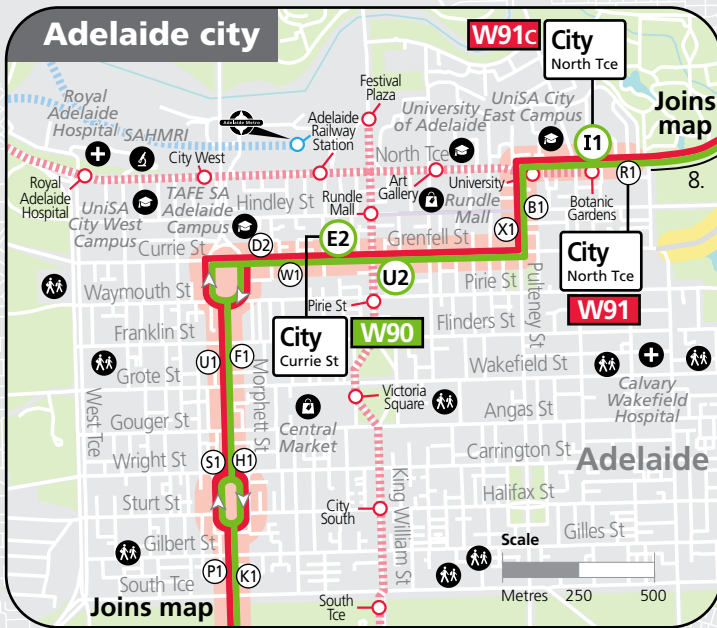

W90 **Marion Centre Interchange & city to Paradise Interchange** via Bradley Grove, Winston Avenue, Harrow Road, Sixth Avenue & Langman Grove. Service operates 7 days.
W90m - terminates at stop 13B Addison Avenue, Marden.

GO ZONE Winston Avenue

Between stop 20 Winston Avenue and the city, catch buses W90 and W91 approximately every 15 minutes between 7:30am and 6:30pm Monday to Friday and every 30 minutes at night, Saturday, Sunday and public holidays until 10pm.

Legend

* - Times are approximate only. Bus does not have to wait until this time to depart stop.

W90, W91 Marion Centre & St Marys to city, Marden & Paradise

Street Legend

1. McShane St
2. Shepherd Ln
3. James St
4. Sycamore Tce
5. Langman Gr
6. Turner St
7. Addison Ave
8. Botanic Rd
9. Leah St
10. English Avet

Buses from the city will not service stop 3 Goodwood Road 4pm-6pm, Monday to Friday.

GO ZONE Winston Avenue

Marion Centre Interchange W90

St Marys W91

W90, W91 Paradise & Marden to city, St Marys & Marion Centre