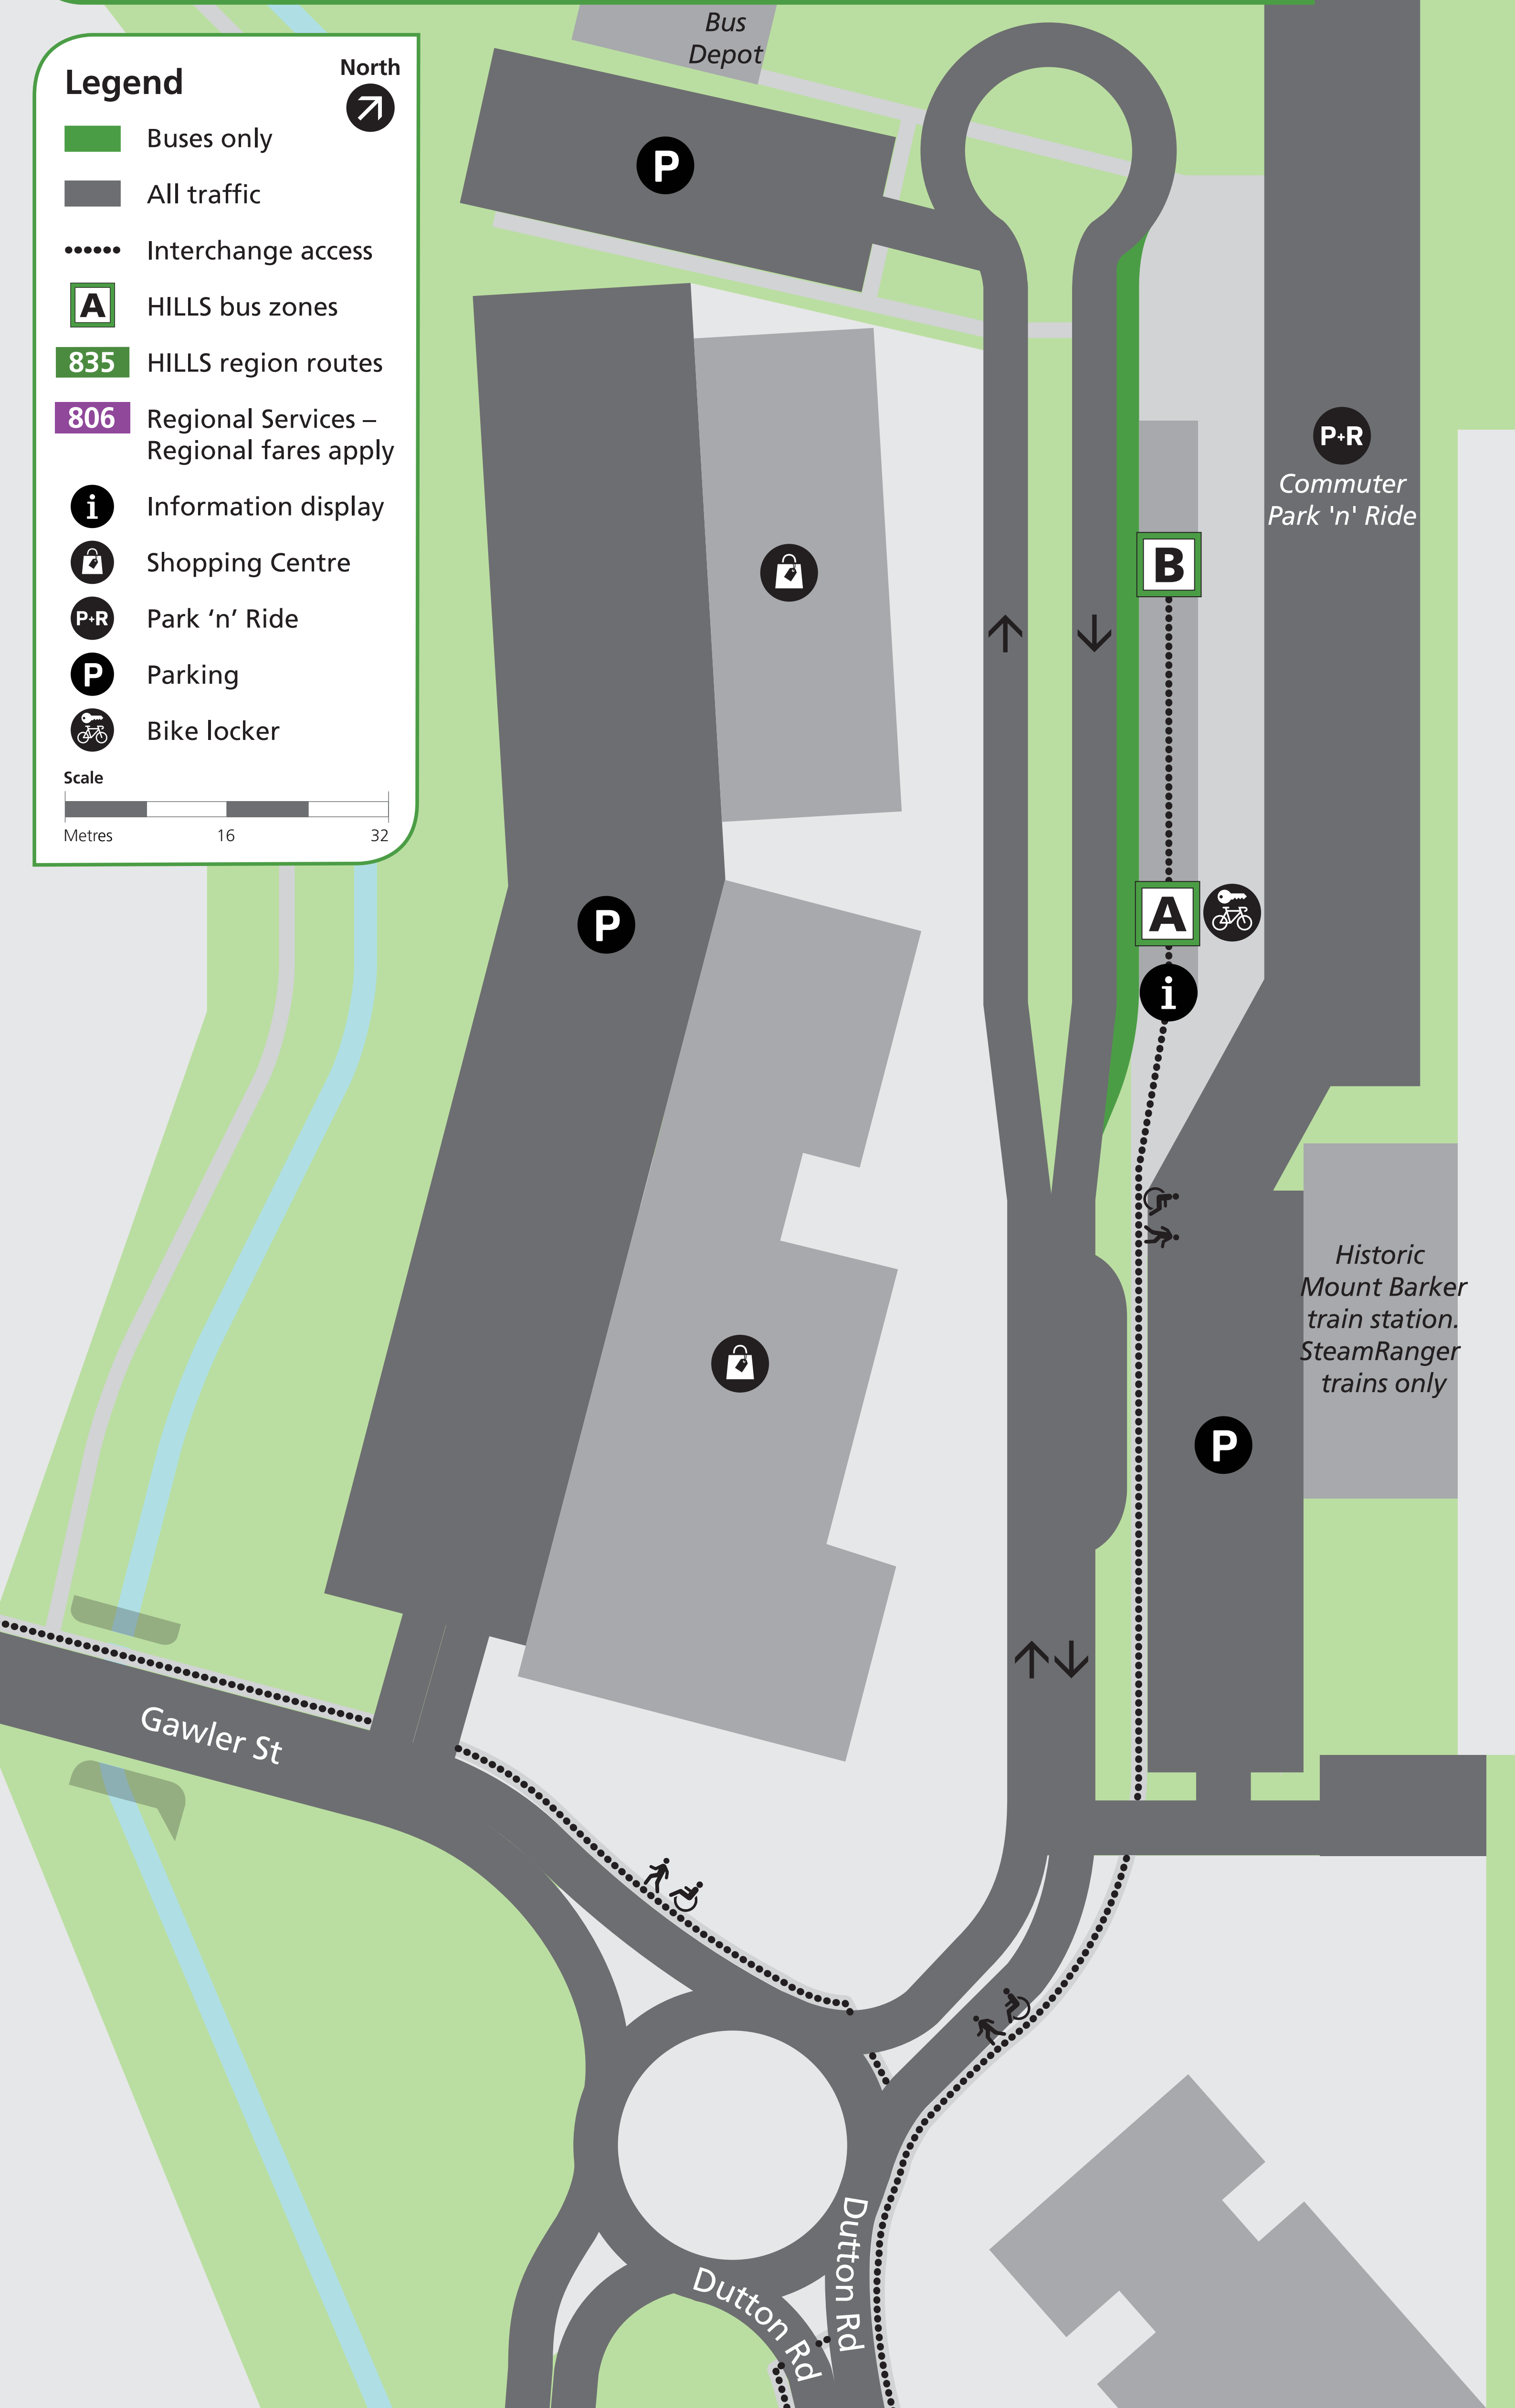

Mount Barker Dutton Road Park 'n' Ride

Legend

-  Buses only
-  All traffic
-  Interchange access
-  HILLS bus zones
-  HILLS region routes
-  Regional Services – Regional fares apply
-  Information display
-  Shopping Centre
-  Park 'n' Ride
-  Parking
-  Bike locker

North

Bus zone information

Zone

A

840x

Express to city via South Eastern Fwy

860F

To city via Mount Barker Rd & South Eastern Fwy

864 N864

To city via Mount Barker Rd, Aldgate & South Eastern Fwy

T840

Designated stops to city via South Eastern Fwy

T843

Designated stops to city via Mount Barker Rd & South Eastern Fwy

Zone

B

835

To Lobethal via Main St

837

To Nairne via Princes Hwy

838

Mount Barker west Clockwise loop

839

Mount Barker east Clockwise loop