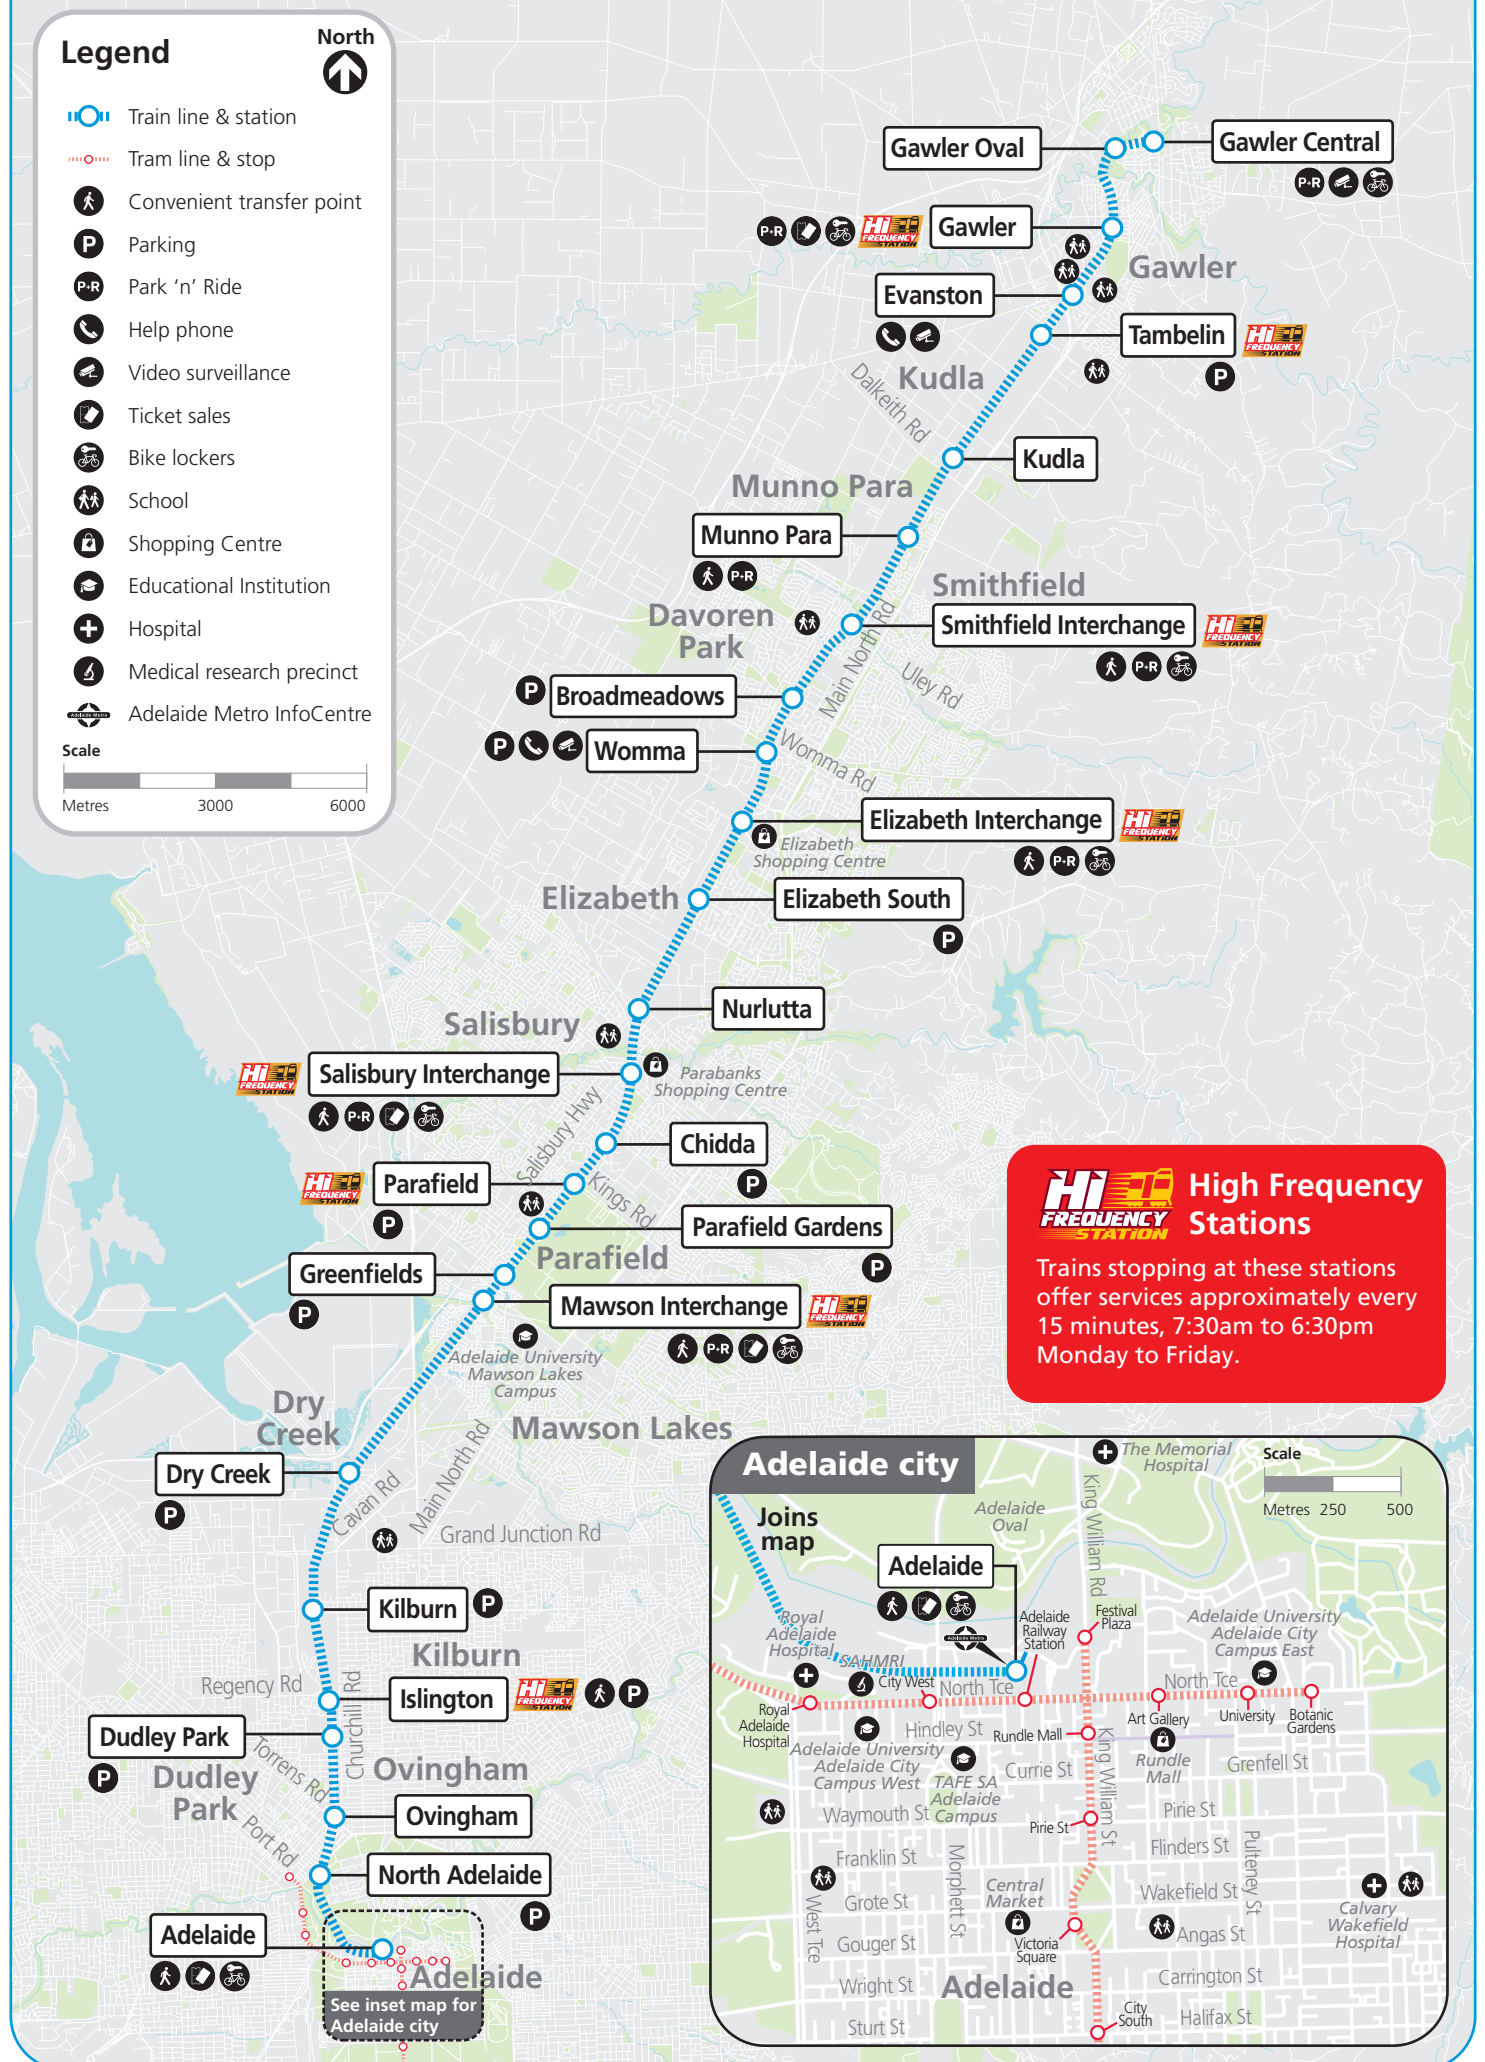

Gawler Central

Legend

- Train line & station
- Tram line & stop
- Convenient transfer point
- Parking
- Park 'n' Ride
- Help phone
- Video surveillance
- Ticket sales
- Bike lockers
- School
- Shopping Centre
- Educational Institution
- Hospital
- Medical research precinct
- Adelaide Metro InfoCentre

High Frequency Stations

Trains stopping at these stations offer services approximately every 15 minutes, 7:30am to 6:30pm Monday to Friday.