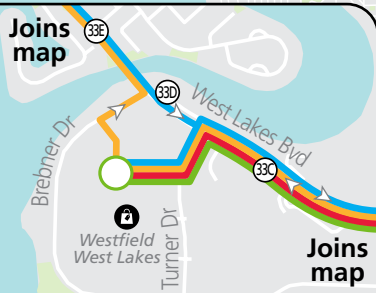

J7, J8, 371, 372 West Lakes to Camden Park & Marion Centre

Street Legend

1. Forest Ave
2. Poplar St
3. Myrtle St
4. Avro Ave
5. Davidson Ave
6. Prince Albert St
7. Gordon St
8. Osborne St
9. Glyde St
10. Arndale St
11. Sir Richard Williams Ave
12. Western Link Rd

Arndale Centre Interchange

West Lakes Centre Interchange

See inset map for West Lakes Centre Interchange

Joins map