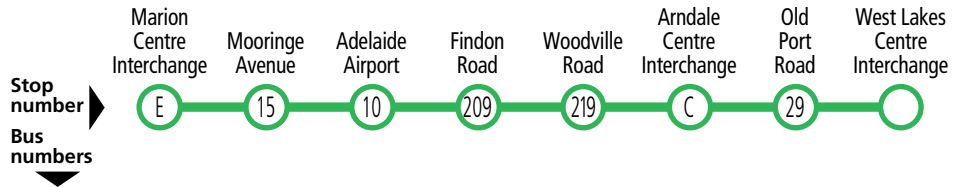

J7, J8 Marion Centre to Camden Park & West Lakes

Monday to Friday									
AM	J7	7:30	7:48	8:05	8:15	8:25	-	-	8:40
	J8	8:10	8:31	8:49	8:59	9:09	9:19	9:32	9:41
PM	J8	9:19	9:35	9:49	9:58	10:07	10:18	10:31	10:41
	J8	10:19	10:35	10:49	10:58	11:07	11:18	11:31	11:41
	J8	11:19	11:35	11:49	11:58	12:07	12:18	12:31	12:41
	J8	12:19	12:35	12:49	12:58	1:07	1:18	1:31	1:41
	J8	1:19	1:35	1:49	1:58	2:07	2:18	2:31	2:41
	J8	2:19	2:36	2:52	3:01	3:10	3:22	3:36	3:47
	J8	3:20	3:39	3:57	4:07	4:18	4:29	4:43	4:54
	J7	4:25	4:42	4:58	5:08	5:17	-	-	5:32
	J7	5:25	5:43	5:59	6:08	6:16	-	-	6:29
	J7M	6:20	6:38	-	-	-	-	-	-

Services may operate to a different timetable during the December to January school holidays. Visit the Adelaide Metro website during this period for full details.