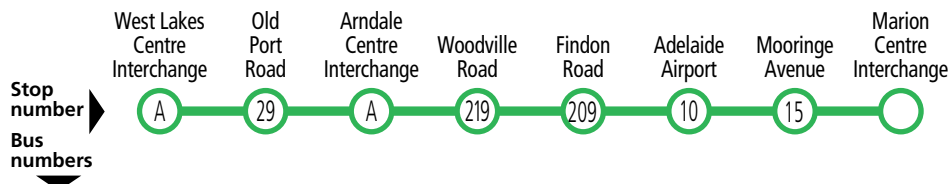

Is someone breaking the law on board?

See it?

REPORT IT!

Fast and anonymous
Your reports help make public transport safer for everyone

adelaidemetro.com.au/incident

Route descriptions

J7 **West Lakes Centre Interchange to Marion Centre Interchange** via Queen Elizabeth Hospital, Findon Road, Adelaide Airport, Marion Road & Morphett Road. Service operates Monday–Friday. **J7M** - terminates at stop 15 Mooringe Avenue, Camden Park.

Legend

- Route J7
- Route J8
- Route 371
- Route 372
- Bus stop
- Bus stop on this side only
- Bus stop relating to timetable
- Convenient transfer point
- Park 'n' Ride
- Parking
- Train line & station
- Tram line & stop
- Hospital
- School
- Shopping Centre
- Educational Institution
- Airport

Camden Park
Mooringe Ave

Stop not serviced between 4-6pm weekdays

Marion Centre Interchange

J7, J8 West Lakes to Camden Park & Marion Centre

Monday to Friday

	Bus	West Lakes Centre Interchange	Old Port Road	Armdale Centre Interchange	Woodville Road	Findon Road	Adelaide Airport	Mooringe Avenue	Marion Centre Interchange
AM	J7	6:35	-	-	6:47	6:55	7:02	7:15	7:32
	J7	7:35	-	-	7:49	7:57	8:06	8:23	8:44
	J8	8:45	8:54	9:06	9:18	9:26	9:36	9:50	10:08
	J8	9:45	9:54	10:06	10:18	10:26	10:36	10:50	11:08
	J8	10:45	10:54	11:06	11:18	11:26	11:36	11:50	12:08
PM	J8	11:45	11:54	12:06	12:18	12:26	12:36	12:50	1:08
	J8	12:45	12:54	1:06	1:18	1:26	1:36	1:50	2:08
	J8	1:45	1:54	2:06	2:19	2:27	2:37	2:53	3:12
	J8	2:45	2:54	3:07	3:20	3:29	3:40	3:57	4:20
	J8	3:50	3:59	4:11	4:23	4:31	4:41	4:58	5:21
	J8	4:50	4:59	5:10	5:22	5:30	5:40	5:56	6:16
	J7M	5:57	-	-	6:10	6:17	6:26	6:40	-

Services may operate to a different timetable during the December to January school holidays. Visit the Adelaide Metro website during this period for full details.

371, 372 West Lakes via Seaton Clockwise & Anti-clockwise loop