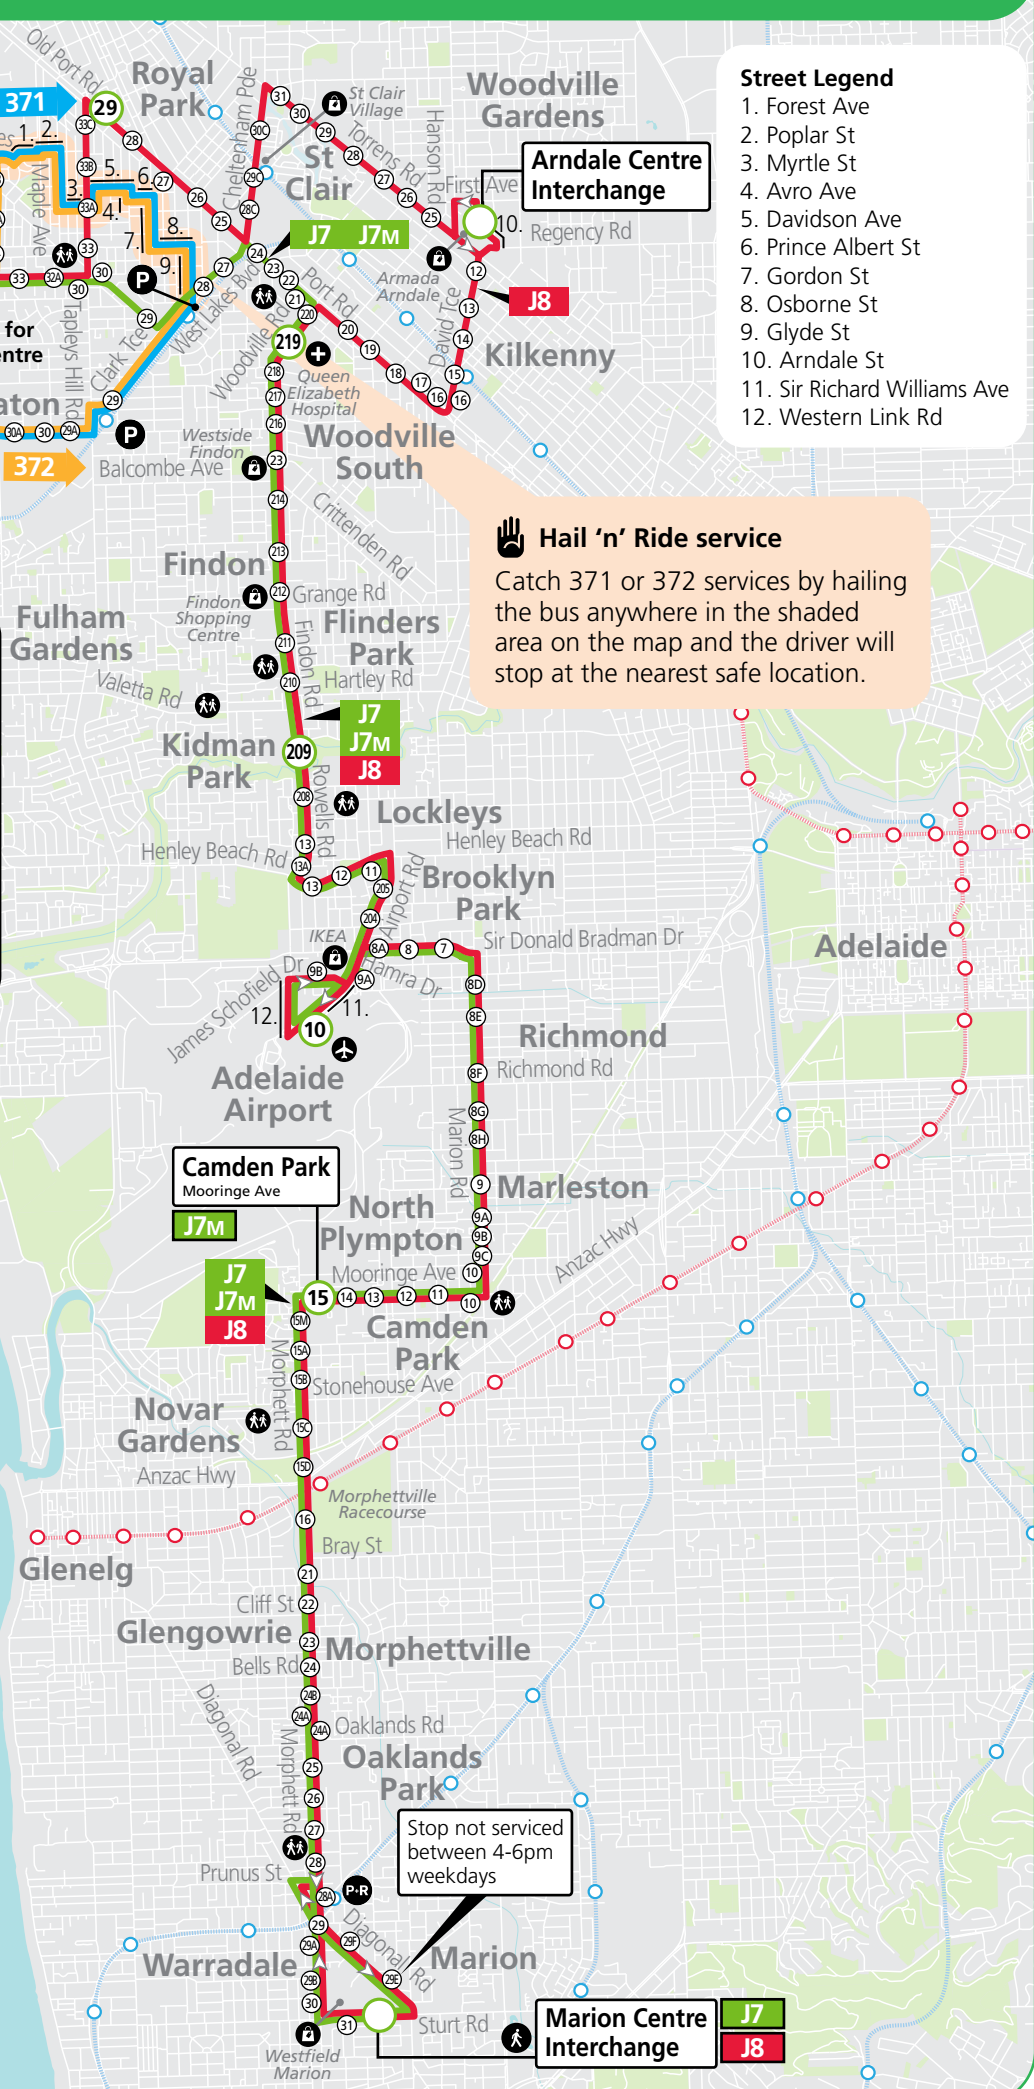

Legend

- Route J7
- Route J8
- Route 371
- Route 372
- Bus stop
- Bus stop on this side only
- Bus stop relating to timetable
- Convenient transfer point
- Park 'n' Ride
- Parking
- Train line & station
- Tram line & stop
- Hospital
- School
- Shopping Centre
- Educational Institution
- Airport

Camden Park
Mooringe Ave

Stop not serviced between 4-6pm weekdays

Marion Centre Interchange