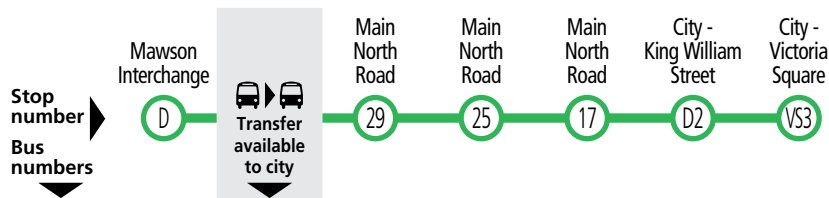

222 Mawson Lakes to city

Saturday only

AM	222	7:24	-	7:38	7:42	7:48	8:05	8:09
	222	7:54	228	8:08	8:12	8:18	8:35	8:39

Saturday, Sunday & public holidays

AM	222	8:21	-	8:36	8:40	8:47	9:04	9:08
	222	8:51	228	9:06	9:10	9:17	9:34	9:38
	222	9:21	-	9:36	9:40	9:47	10:04	10:08
	222	9:51	228	10:06	10:10	10:17	10:34	10:38
	222	10:21	-	10:36	10:40	10:47	11:04	11:08
	222	10:51	228	11:06	11:10	11:17	11:34	11:38
	222	11:21	-	11:36	11:40	11:47	12:04	12:08
	222	11:51	228	12:06	12:10	12:17	12:34	12:38
PM	222	12:21	-	12:36	12:40	12:47	1:04	1:08
	222	12:51	228	1:06	1:10	1:17	1:34	1:38
	222	1:21	-	1:36	1:40	1:47	2:04	2:08
	222	1:51	228	2:06	2:10	2:17	2:34	2:38
	222	2:21	-	2:36	2:40	2:47	3:04	3:08
	222	2:51	228	3:06	3:10	3:17	3:34	3:38
	222	3:21	-	3:36	3:40	3:47	4:04	4:08
	222	3:51	228	4:06	4:10	4:17	4:34	4:38
	222	4:21	-	4:36	4:40	4:47	5:04	5:08
	222	4:51	228	5:06	5:10	5:17	5:34	5:38
	222	5:21	-	5:36	5:40	5:47	6:04	6:08
	222	5:51	228	6:06	6:10	6:17	6:34	6:38
	222	6:21	-	6:36	6:40	6:46	7:02	7:06
	222	6:54	228	7:08	7:12	7:18	7:33	7:37
	222	7:24	-	7:38	7:42	7:48	8:03	8:07
	222	7:54	228	8:08	8:12	8:17	8:32	8:36
	222	8:24	-	8:38	8:42	8:46	9:01	9:05
	222	8:54	228	9:08	9:12	9:17	9:32	9:36
	222	9:24	-	9:38	9:42	9:46	10:01	10:05
	222	9:54	228	10:08	10:12	10:17	10:32	10:36
	222	10:54	228	11:08	11:12	11:17	11:32	11:36