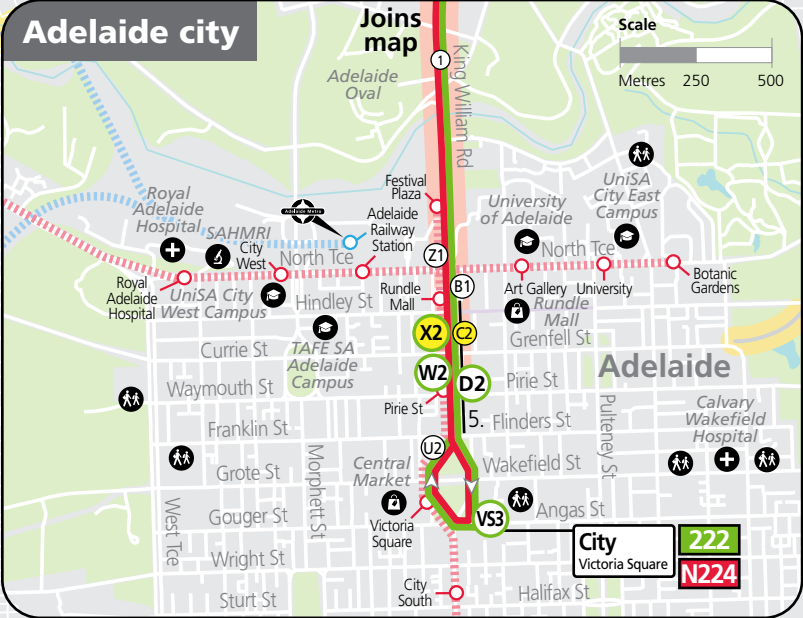

222 Mawson Lakes to city

continues to Gawler

Mawson Interchange
222
222R

1. **Street Legend**
1. Garden Tce
  2. University Pde
  3. Central Link
  4. Metro Pde
  5. King William St

Mawson Central Interchange

Route 222R does not service Stop 31 Main North Rd when travelling from the city

222
222R
N224

222
N224

222
N224

Legend

- Route 222
- Route N224
- Bus stop
- Bus stop on this side only
- 25 Bus stop relating to timetable
- X2 After Midnight key bus stop
- Convenient transfer point
- P+R Park 'n' Ride
- Train line & station
- Tram line & stop
- Hospital
- School
- Shopping Centre
- Educational Institution
- Medical research precinct
- Adelaide Metro InfoCentre

**Main North Road/
Mawson Lakes**

See inset map for Adelaide city

Adelaide
222
N224
City
Victoria Square