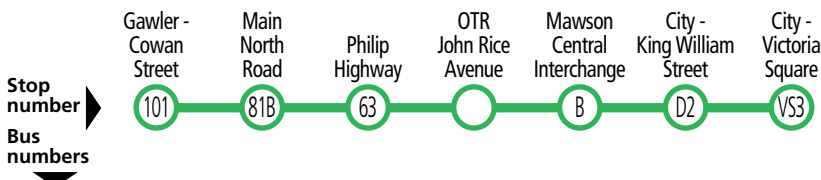

Legend

- A** – Bus operates on School days only, except Wednesdays.
- P** – Bus departs from Roma Mitchell Secondary College at the time shown.
- W** – Bus operates on Wednesdays, School days only.

 Services may operate to a different timetable during the December to January school holidays. Visit the Adelaide Metro website during this period for full details.

222 Mawson Lakes to city

Saturday only

AM	222	7:24	-	7:38	7:42	7:48	8:05	8:09
	222	7:54	228	8:08	8:12	8:18	8:35	8:39

Saturday, Sunday & public holidays

AM	222	8:21	-	8:36	8:40	8:47	9:04	9:08
	222	8:51	228	9:06	9:10	9:17	9:34	9:38
	222	9:21	-	9:36	9:40	9:47	10:04	10:08
	222	9:51	228	10:06	10:10	10:17	10:34	10:38
	222	10:21	-	10:36	10:40	10:47	11:04	11:08
	222	10:51	228	11:06	11:10	11:17	11:34	11:38
	222	11:21	-	11:36	11:40	11:47	12:04	12:08
	222	11:51	228	12:06	12:10	12:17	12:34	12:38
PM	222	12:21	-	12:36	12:40	12:47	1:04	1:08
	222	12:51	228	1:06	1:10	1:17	1:34	1:38
	222	1:21	-	1:36	1:40	1:47	2:04	2:08
	222	1:51	228	2:06	2:10	2:17	2:34	2:38
	222	2:21	-	2:36	2:40	2:47	3:04	3:08
	222	2:51	228	3:06	3:10	3:17	3:34	3:38
	222	3:21	-	3:36	3:40	3:47	4:04	4:08
	222	3:51	228	4:06	4:10	4:17	4:34	4:38
	222	4:21	-	4:36	4:40	4:47	5:04	5:08
	222	4:51	228	5:06	5:10	5:17	5:34	5:38
	222	5:21	-	5:36	5:40	5:47	6:04	6:08
	222	5:51	228	6:06	6:10	6:17	6:34	6:38
	222	6:21	-	6:36	6:40	6:46	7:02	7:06
	222	6:54	228	7:08	7:12	7:18	7:33	7:37
	222	7:24	-	7:38	7:42	7:48	8:03	8:07
	222	7:54	228	8:08	8:12	8:17	8:32	8:36
	222	8:24	-	8:38	8:42	8:46	9:01	9:05
	222	8:54	228	9:08	9:12	9:17	9:32	9:36
	222	9:24	-	9:38	9:42	9:46	10:01	10:05
	222	9:54	228	10:08	10:12	10:17	10:32	10:36
	222	10:54	228	11:08	11:12	11:17	11:32	11:36

N224 Gawler & Elizabeth to city

Saturday PM-Sunday AM

AM	N224	-	-	12:19	12:25	12:38	1:02	1:05
	N224	12:56	1:09	1:19	1:25	1:38	2:02	2:05
	N224	1:56	2:09	2:19	2:25	2:38	3:02	3:05
	N224	2:56	3:09	3:19	3:25	3:38	4:02	4:05