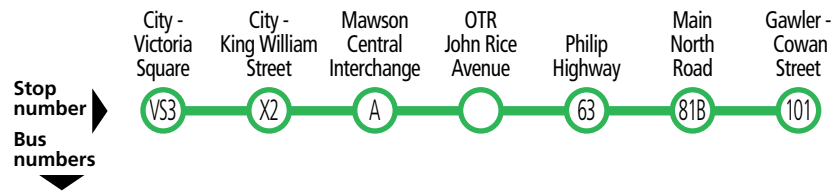

N224 City to Gawler

Saturday PM-Sunday AM								
AM	N224	1:10	1:15	1:41	1:53	1:59	2:09	2:23
	N224	2:10	2:15	2:41	2:53	2:59	3:09	3:23
	N224	3:10	3:15	3:41	3:53	3:59	4:09	4:23
	N224	4:10	4:15	4:41	4:53	4:59	5:09	5:23