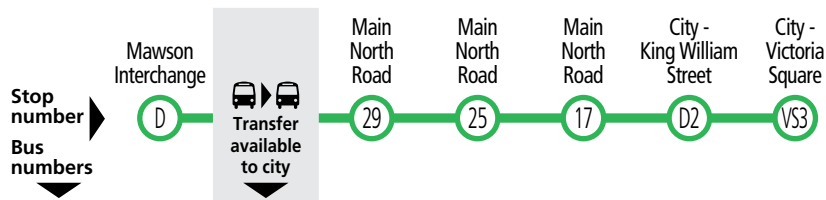

222 Mawson Lakes to city

Monday to Friday								
AM	222	6:20	-	6:34	6:38	6:44	7:01	7:04
	222	6:46	-	7:00	7:04	7:10	7:28	7:32
	222	7:09	-	7:23	7:27	7:34	7:54	7:58
	222	7:17	-	7:32	7:36	7:44	8:07	8:11
	222	7:27	-	7:42	7:46	7:54	8:17	8:21
	222	7:35	-	7:50	7:54	8:02	8:26	8:30
	222	7:42	-	7:57	8:01	8:09	8:35	8:39
	222	7:50	-	8:05	8:09	8:17	8:43	8:47
	222	7:57	-	8:13	8:17	8:25	8:51	8:55
	222	8:10	-	8:26	8:30	8:38	9:04	9:08
	222	8:25	-	8:41	8:45	8:53	9:13	9:17
	222	8:35	-	8:50	8:54	9:02	9:20	9:24
	222	8:50	-	9:04	9:08	9:16	9:34	9:38
	222	9:05	-	9:19	9:23	9:31	9:49	9:53
	222	9:20	-	9:34	9:38	9:46	10:04	10:08
	222	9:35	-	9:49	9:53	10:01	10:19	10:23
	222	9:50	-	10:04	10:08	10:16	10:34	10:38
	222	10:05	-	10:19	10:23	10:31	10:49	10:53
	222	10:20	-	10:34	10:38	10:46	11:04	11:08
	222	10:35	-	10:49	10:53	11:01	11:19	11:23
222	10:50	-	11:04	11:08	11:16	11:34	11:38	
222	11:05	-	11:19	11:23	11:31	11:49	11:53	
222	11:20	-	11:34	11:38	11:46	12:04	12:08	
222	11:35	-	11:49	11:53	12:01	12:19	12:23	
222	11:50	-	12:04	12:08	12:16	12:34	12:38	
PM	222	12:05	-	12:19	12:23	12:31	12:49	12:53
	222	12:20	-	12:34	12:38	12:46	1:04	1:08
	222	12:35	-	12:49	12:53	1:01	1:19	1:23
	222	12:50	-	1:04	1:08	1:16	1:34	1:38
	222	1:05	-	1:19	1:23	1:31	1:49	1:53
	222	1:20	-	1:34	1:38	1:46	2:04	2:08
	222	1:35	-	1:49	1:53	2:01	2:19	2:23
	222	1:52	-	2:06	2:10	2:18	2:36	2:40
	222	2:07	-	2:21	2:25	2:33	2:51	2:55
	222	2:22	-	2:37	2:41	2:49	3:08	3:12
	222	-	-	PW2:35	W2:45	W2:52	W3:11	W3:15
	222	2:37	-	2:52	2:56	3:03	3:22	3:26
	222	2:52	-	3:07	3:11	3:18	3:37	3:41
	222	3:08	-	3:24	3:28	3:35	3:54	3:58
	222	-	-	AP3:25	A3:35	A3:42	A4:01	A4:05
	222	3:23	-	3:41	3:45	3:52	4:11	4:15
	222	3:40	-	3:56	4:00	4:07	4:26	4:30
	222	3:56	-	4:12	4:16	4:23	4:42	4:46
	222	4:11	-	4:27	4:31	4:38	4:58	5:02
	222	4:26	-	4:42	4:46	4:53	5:13	5:17
	222	4:40	-	4:57	5:01	5:08	5:28	5:32
	222	4:55	-	5:12	5:16	5:23	5:43	5:47
	222	5:12	-	5:29	5:33	5:40	6:00	6:04
	222	5:29	-	5:44	5:48	5:55	6:14	6:18
	222	5:45	-	6:00	6:04	6:11	6:30	6:34
	222	6:03	-	6:18	6:22	6:29	6:46	6:50
	222	6:20	-	6:35	6:39	6:46	7:03	7:07
	222	6:53	-	7:07	7:11	7:17	7:32	7:36
	222	7:23	228	7:37	7:41	7:47	8:02	8:06
	222	7:53	-	8:07	8:11	8:17	8:32	8:36
222	8:23	228	8:37	8:41	8:47	9:02	9:06	
222	8:53	-	9:07	9:11	9:17	9:32	9:36	
222	9:23	228	9:37	9:41	9:47	10:02	10:06	
222	9:53	-	10:07	10:11	10:17	10:32	10:36	
222	10:23	228	10:37	10:41	10:47	11:02	11:06	

Legend

- **A** – Bus operates on School days only, except Wednesdays.
- **P** – Bus departs from Roma Mitchell Secondary College at the time shown.
- **W** – Bus operates on Wednesdays, School days only.

Services may operate to a different timetable during the December to January school holidays. Visit the Adelaide Metro website during this period for full details.