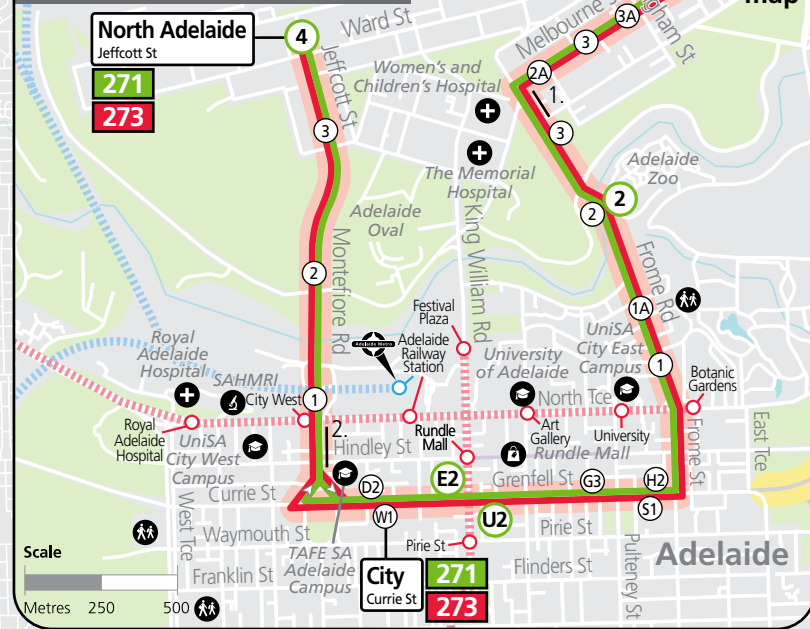

Buses continue to...

- 235** Kilburn
- 239** Arndale Centre Interchange

271, 273 Tea Tree Plaza & Paradise to city

Legend

-  Route 271
-  Route 273
-  Bus stop
-  Bus stop on this side only
-  Bus stop relating to timetable
-  Convenient transfer point
-  Park 'n' Ride
-  Train line and station
-  Tram line and stop
-  Hospital
-  School
-  Shopping Centre
-  Educational Institution
-  Medical research precinct
-  Adelaide Metro InfoCentre

 **North East Road**

 **Adelaide O-Bahn**
Fast and frequent services

North Adelaide
Jeffcott St
271
273

City
Currie St
271
273

See inset map for North Adelaide & city

Street Legend

1. Brougham Pl
2. Morphett St
3. Blacks Rd
4. Gameau Rd

North Adelaide & city

271

273

271

273

271

273

271, 273 City to Paradise & Tea Tree Plaza

Legend

C – Bus departs from stop D2 Currie Street, city at the time shown.

Services may operate to a different timetable during the December to January school holidays. Visit the Adelaide Metro website during this period for full details.