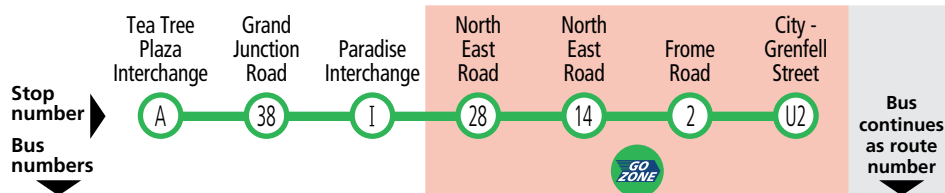

271, 273 Tea Tree Plaza & Paradise to city

Monday to Friday

AM	273			5:40	5:45	5:54	6:04	6:10	239
	273	-	-	6:03	6:08	6:17	6:27	6:33	235
	273	-	-	6:17	6:22	6:31	6:41	6:47	239
	271	6:19	6:26	-	6:34	6:43	6:53	6:59	235
	273	-	-	6:38	6:44	6:53	7:03	7:10	239
	273	-	-	6:51	6:57	7:06	7:17	7:25	238
	271	6:56	7:03	-	7:11	7:20	7:31	7:39	239
	273	-	-	7:19	7:25	7:35	7:47	7:55	235
	273	-	-	7:31	7:37	7:47	8:00	8:10	238
	271	7:30	7:37	-	7:45	7:56	*8:09	8:19	-
	273	-	-	7:47	7:53	8:04	8:17	8:27	239
	273	-	-	7:55	8:01	8:12	8:27	8:38	235
	271	7:51	7:58	-	8:08	8:19	*8:34	8:45	-
	273	-	-	8:12	8:18	8:30	8:45	8:56	235
	271	8:14	8:22	-	8:32	8:44	8:57	9:08	238
	273	-	-	8:38	8:44	8:56	*9:08	9:18	-
	273	-	-	8:49	8:55	9:06	9:17	9:26	239
	271	8:48	8:56	-	9:05	9:16	*9:27	9:36	-
	273	-	-	9:07	9:13	9:23	9:34	9:42	235
	273	-	-	9:15	9:21	9:31	*9:42	9:50	-
	271	9:11	9:19	-	9:28	9:38	9:49	9:57	235
	273	-	-	9:37	9:43	9:53	10:04	10:12	238
	271	9:42	9:49	-	9:58	10:08	10:19	10:27	239
	273	-	-	10:07	10:13	10:23	10:34	10:42	235
	271	10:12	10:19	-	10:28	10:38	10:49	10:57	235
	273	-	-	10:37	10:43	10:53	11:04	11:12	235
	271	10:42	10:49	-	10:58	11:08	11:19	11:27	239
	273	-	-	11:07	11:13	11:23	11:34	11:42	235
	271	11:12	11:19	-	11:28	11:38	11:49	11:57	235
	273	-	-	11:37	11:43	11:53	12:04	12:12	235
	271	11:42	11:49	-	11:58	12:08	12:19	12:27	239
PM	273	-	-	12:07	12:13	12:23	12:34	12:42	235
	271	12:11	12:18	-	12:27	12:37	12:48	12:56	235
	273	-	-	12:37	12:43	12:53	1:03	1:11	235
	271	12:42	12:49	-	12:58	1:08	1:18	1:26	239
	273	-	-	1:07	1:13	1:23	1:33	1:41	235
	271	1:12	1:19	-	1:28	1:38	1:48	1:56	235
	273	-	-	1:37	1:43	1:53	2:03	2:11	235
	271	1:42	1:49	-	1:58	2:08	2:18	2:26	239
	273	-	-	2:08	2:14	2:24	2:34	2:42	235
	271	2:13	2:20	-	2:29	2:39	2:49	2:57	239
	273	-	-	2:38	2:44	2:54	3:04	3:12	235
	271	2:44	2:51	-	3:00	3:10	3:20	3:28	239
	273	-	-	3:08	3:15	3:25	3:38	3:46	235
	271	3:15	3:22	-	3:31	3:41	3:53	4:01	239
	273	-	-	3:40	3:46	3:56	4:08	4:18	235
	271	3:45	3:52	-	4:01	4:11	4:23	4:31	239
	273	-	-	4:10	4:16	4:26	4:37	4:45	235
	271	4:15	4:22	-	4:31	4:41	4:52	5:00	239
	273	-	-	4:40	4:46	4:56	5:07	5:16	235
	271	4:45	4:52	-	5:01	5:11	5:22	5:31	239
	273	-	-	5:11	5:17	5:27	5:38	5:46	235
	271	5:16	5:23	-	5:32	5:42	5:53	6:01	235
	273	-	-	5:42	5:48	5:57	6:08	6:16	235
	271	5:47	5:54	-	6:03	6:12	6:23	6:30	235
	273	-	-	6:12	6:18	6:27	6:37	6:44	235
	271	6:17	6:24	-	6:32	6:41	*6:51	6:58	-
	273	-	-	6:38	6:44	6:53	7:03	7:10	235
	271	7:02	7:09	-	7:16	7:24	7:33	7:40	235
	273	-	-	7:40	7:46	7:54	8:03	8:10	235
	271	8:02	8:09	-	8:16	8:24	8:33	8:40	235
	273	-	-	8:40	8:46	8:54	9:03	9:10	235
	271	9:03	9:10	-	9:17	9:25	9:34	9:40	235
	273	-	-	9:43	9:48	9:56	10:04	10:10	235
	271	10:35	10:41	-	10:48	10:56	11:04	11:10	235

Legend

* – Times are approximate only. Bus does not have to wait until this time to depart stop.

Buses continue to...

- 235 Kilburn
- 238 UniSA Mawson Lakes Campus
- 239 Arndale Centre Interchange

Services may operate to a different timetable during the December to January school holidays. Visit the Adelaide Metro website during this period for full details.