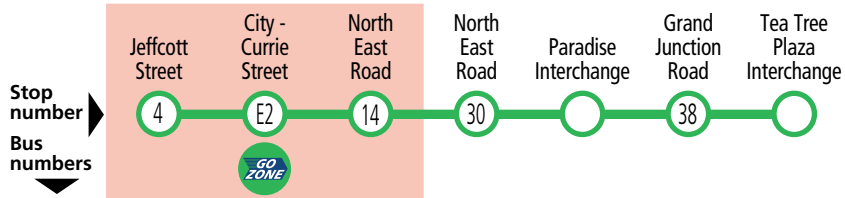

Legend

C – Bus departs from stop D2 Currie Street, city at the time shown.

Services may operate to a different timetable during the December to January school holidays. Visit the Adelaide Metro website during this period for full details.

271, 273 City to Paradise & Tea Tree Plaza

Saturday only

AM	271	7:05	7:10	7:25	7:35	-	7:40	7:46
	273	7:35	7:40	7:55	-	8:08	-	-
	271	8:05	8:10	8:26	8:36	-	8:42	8:48

Saturday, Sunday & public holidays

AM	273	8:34	8:40	8:56	-	9:10	-	-
	271	9:04	9:10	9:26	9:36	-	9:42	9:49
	273	9:34	9:40	9:57	-	10:13	-	-
PM	271	10:04	10:10	10:28	10:39	-	10:46	10:53
	273	10:35	10:41	10:59	-	11:15	-	-
	271	11:05	11:11	11:29	11:40	-	11:47	11:54
	273	11:35	11:41	11:59	-	12:15	-	-
	271	12:05	12:11	12:29	12:40	-	12:47	12:54
	273	12:35	12:41	12:59	-	1:15	-	-
	271	1:05	1:11	1:29	1:40	-	1:47	1:54
	273	1:35	1:41	1:59	-	2:15	-	-
	271	2:05	2:11	2:29	2:40	-	2:47	2:54
	273	2:35	2:41	2:59	-	3:15	-	-
	271	3:05	3:11	3:29	3:40	-	3:47	3:54
	273	3:35	3:41	3:59	-	4:15	-	-
	271	4:05	4:11	4:29	4:41	-	4:48	4:55
	273	4:35	4:41	4:59	-	5:15	-	-
	271	5:05	5:11	5:29	5:41	-	5:48	5:55
	273	5:35	5:41	5:58	-	6:12	-	-
	271	6:08	6:14	6:31	6:41	-	6:47	6:53
	273	6:42	6:48	7:05	-	7:19	-	-
	271	7:16	7:21	7:37	7:47	-	7:53	7:59
	273	7:48	7:53	8:09	-	8:23	-	-
271	8:18	8:23	8:38	8:48	-	8:53	8:59	
273	8:48	8:53	9:08	-	9:22	-	-	
271	9:18	9:23	9:38	9:48	-	9:53	9:59	
273	9:48	9:53	10:08	-	10:22	-	-	
271	10:18	10:23	10:38	10:48	-	10:53	10:59	
273	10:48	10:53	11:07	-	11:20	-	-	
271	11:18	11:23	11:37	-	11:50	-	-	