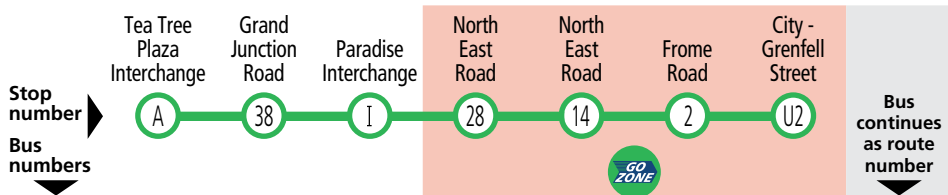

Legend

* – Times are approximate only. Bus does not have to wait until this time to depart stop.

Buses continue to...

- 235 Kilburn
- 238 UniSA Mawson Lakes Campus
- 239 Arndale Centre Interchange

Services may operate to a different timetable during the December to January school holidays. Visit the Adelaide Metro website during this period for full details.

271, 273 Tea Tree Plaza & Paradise to city

Saturday only

AM	273	-	-	6:53	6:59	7:08	7:17	7:23	235
	273	-	-	7:21	7:27	7:36	7:46	7:52	239

Saturday, Sunday & public holidays

AM	273	-	-	7:49	7:55	8:04	8:14	8:20	235
	271	8:09	8:16	-	8:24	8:33	8:44	8:50	239
	273	-	-	8:47	8:53	9:02	9:13	9:20	235
	271	9:06	9:13	-	9:21	9:30	9:41	9:49	239
	273	-	-	9:45	9:51	10:00	10:11	10:19	235
	271	10:06	10:13	-	10:21	10:30	10:41	10:49	239
	273	-	-	10:45	10:51	11:00	11:11	11:19	235
	271	11:06	11:13	-	11:21	11:30	11:41	11:49	239
PM	273	-	-	11:45	11:51	12:00	12:11	12:19	235
	271	12:06	12:13	-	12:21	12:30	12:41	12:49	239
	273	-	-	12:45	12:51	1:00	1:11	1:19	235
	271	1:06	1:13	-	1:21	1:30	1:41	1:49	239
	273	-	-	1:45	1:51	2:00	2:11	2:19	235
	271	2:06	2:13	-	2:21	2:30	2:41	2:49	239
	273	-	-	2:45	2:51	3:00	3:11	3:19	235
	271	3:06	3:13	-	3:21	3:30	3:41	3:49	239
	273	-	-	3:45	3:51	4:00	4:11	4:19	235
	271	4:06	4:13	-	4:21	4:30	4:41	4:49	239
	273	-	-	4:45	4:51	5:00	5:11	5:19	235
	271	5:06	5:13	-	5:21	5:30	5:41	5:49	239
	273	-	-	5:45	5:51	6:00	6:11	6:19	235
	271	6:09	6:16	-	6:23	6:31	6:40	6:47	235
	273	-	-	6:40	6:46	6:54	7:03	7:10	235
	271	7:02	7:09	-	7:16	7:24	7:33	7:39	235
	273	-	-	7:40	7:46	7:54	8:03	8:09	235
	271	8:02	8:09	-	8:16	8:24	8:33	8:39	235
	273	-	-	8:40	8:46	8:54	9:03	9:09	235
	271	9:02	9:09	-	9:16	9:24	9:33	9:39	235
	273	-	-	9:40	9:45	9:53	10:01	10:07	235
	271	10:02	10:08	-	10:15	10:23	10:31	10:37	235
	273	-	-	10:40	10:45	10:53	11:01	11:07	235