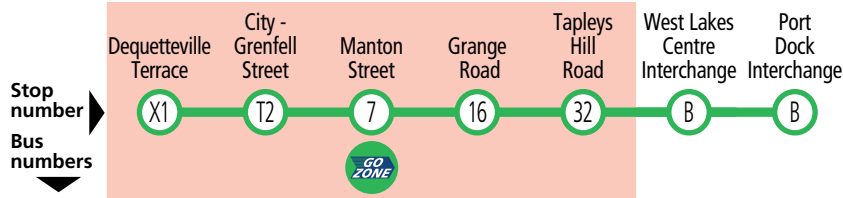

117, 118 City to West Lakes & Port Adelaide

Monday to Friday

	Bus number	Dequetteville Terrace	City - Grenfell Street	Manton Street	Grange Road	Tapleys Hill Road	West Lakes Centre Interchange	Port Dock Interchange
AM	117	6:05	6:10	6:22	*6:26	6:37	6:43	6:59
	118	6:25	6:30	6:42	*6:46	6:57	-	7:10
	117	6:45	6:50	7:02	*7:06	7:17	7:23	7:39
	118	7:02	7:07	7:19	*7:25	7:37	-	7:50
	117	7:17	7:22	7:34	*7:41	7:55	8:02	8:19
	118	7:32	7:38	7:50	*7:57	8:11	-	8:25
	117	7:45	7:53	8:06	*8:15	8:29	8:36	8:53
	118	8:00	8:07	8:21	*8:30	8:44	-	8:59
	117	8:15	8:22	8:36	*8:45	8:59	9:06	9:23
	118	8:32	8:39	8:53	*8:59	9:12	-	9:27
	117	8:45	8:52	9:05	*9:10	9:22	9:29	9:46
	118	9:02	9:09	9:22	*9:27	9:39	-	9:52
	117	9:20	9:26	9:39	*9:44	9:56	10:03	10:20
	118	9:35	9:41	9:54	*9:59	10:11	-	10:24
PM	117	9:50	9:56	10:09	*10:14	10:26	10:33	10:50
	118	10:05	10:11	10:24	*10:29	10:41	-	10:54
	117	10:20	10:26	10:39	*10:44	10:56	11:03	11:20
	118	10:35	10:41	10:54	*10:59	11:11	-	11:24
	117	10:50	10:56	11:09	*11:14	11:26	11:33	11:50
	118	11:05	11:11	11:24	*11:29	11:41	-	11:54
	117	11:20	11:26	11:39	*11:44	11:56	12:03	12:20
	118	11:35	11:41	11:54	*11:59	12:11	-	12:24
	117	11:50	11:56	12:09	*12:14	12:26	12:33	12:50
	118	12:05	12:11	12:24	*12:29	12:41	-	12:54
	117	12:20	12:26	12:39	*12:44	12:56	1:03	1:20
	118	12:35	12:41	12:54	*12:59	1:11	-	1:24
	117	12:50	12:56	1:09	*1:14	1:26	1:33	1:50
	118	1:05	1:11	1:24	*1:29	1:41	-	1:54
	117	1:20	1:26	1:39	*1:44	1:56	2:03	2:20
	118	1:35	1:41	1:54	*1:59	2:12	-	2:25
	117	1:50	1:56	2:09	*2:15	2:28	2:36	2:53
	118	2:05	2:11	2:25	*2:31	2:44	-	2:57
	117	2:20	2:26	2:40	*2:47	3:00	3:08	3:28
	118	2:35	2:41	2:55	*3:03	3:17	-	3:34
	117	2:50	2:57	3:12	*3:22	3:37	3:45	4:03
	118	3:05	3:12	3:27	*3:36	3:51	-	4:06
	117	3:22	3:29	3:43	*3:51	4:06	4:14	4:32
	118	3:38	3:45	4:00	*4:09	4:24	-	4:39
	117	3:53	4:00	4:17	*4:25	4:40	4:48	5:06
	118	4:08	4:15	4:32	*4:40	4:55	-	5:09
	117	4:23	4:30	4:47	*4:55	5:10	5:18	5:36
	118	4:38	4:45	5:02	*5:10	5:25	-	5:39
	117	4:53	5:00	5:17	*5:25	5:40	5:48	6:06
	118	5:08	5:15	5:32	*5:40	5:55	-	6:09
	117	5:24	5:31	5:48	*5:56	6:11	6:19	6:36
	118	5:39	5:46	6:01	*6:06	6:19	-	6:33
	117	5:55	6:02	6:16	*6:21	6:34	6:41	6:57
	118	6:10	6:16	6:29	*6:34	6:47	-	7:00
117	6:23	6:29	6:41	*6:46	6:57	7:04	7:19	
118	6:42	6:47	6:59	*7:04	7:15	-	7:27	
117	7:07	7:12	7:23	*7:28	7:39	7:46	8:01	
118	7:43	7:48	7:59	*8:04	8:15	-	8:26	
117	8:13	8:18	8:29	*8:34	8:45	8:52	9:07	
118	8:43	8:48	8:59	*9:04	9:15	-	9:26	
117	9:13	9:18	9:29	*9:34	9:45	9:52	10:07	
118	9:43	9:48	9:59	*10:04	10:15	-	10:26	
117	10:13	10:18	10:29	*10:34	10:45	10:52	11:07	
118	11:13	11:18	11:29	*11:33	11:43	-	11:53	

Legend

* – Times are approximate only. Bus does not have to wait until this time to depart stop.

Services may operate to a different timetable during the December to January school holidays. Visit the Adelaide Metro website during this period for full details.