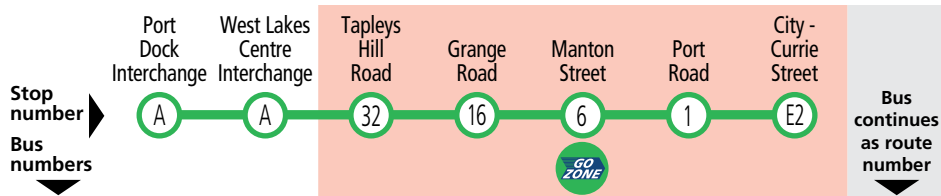

117, 118 Port Adelaide & West Lakes to city

Saturday only

AM	118	6:49	-	6:58	*7:09	7:14	7:18	7:24	142
	117	7:10	7:22	7:28	*7:39	7:44	7:48	7:54	141
	118	7:42	-	7:53	*8:04	8:09	8:13	8:20	142
	117	8:02	8:16	8:22	*8:34	8:39	8:43	8:50	141