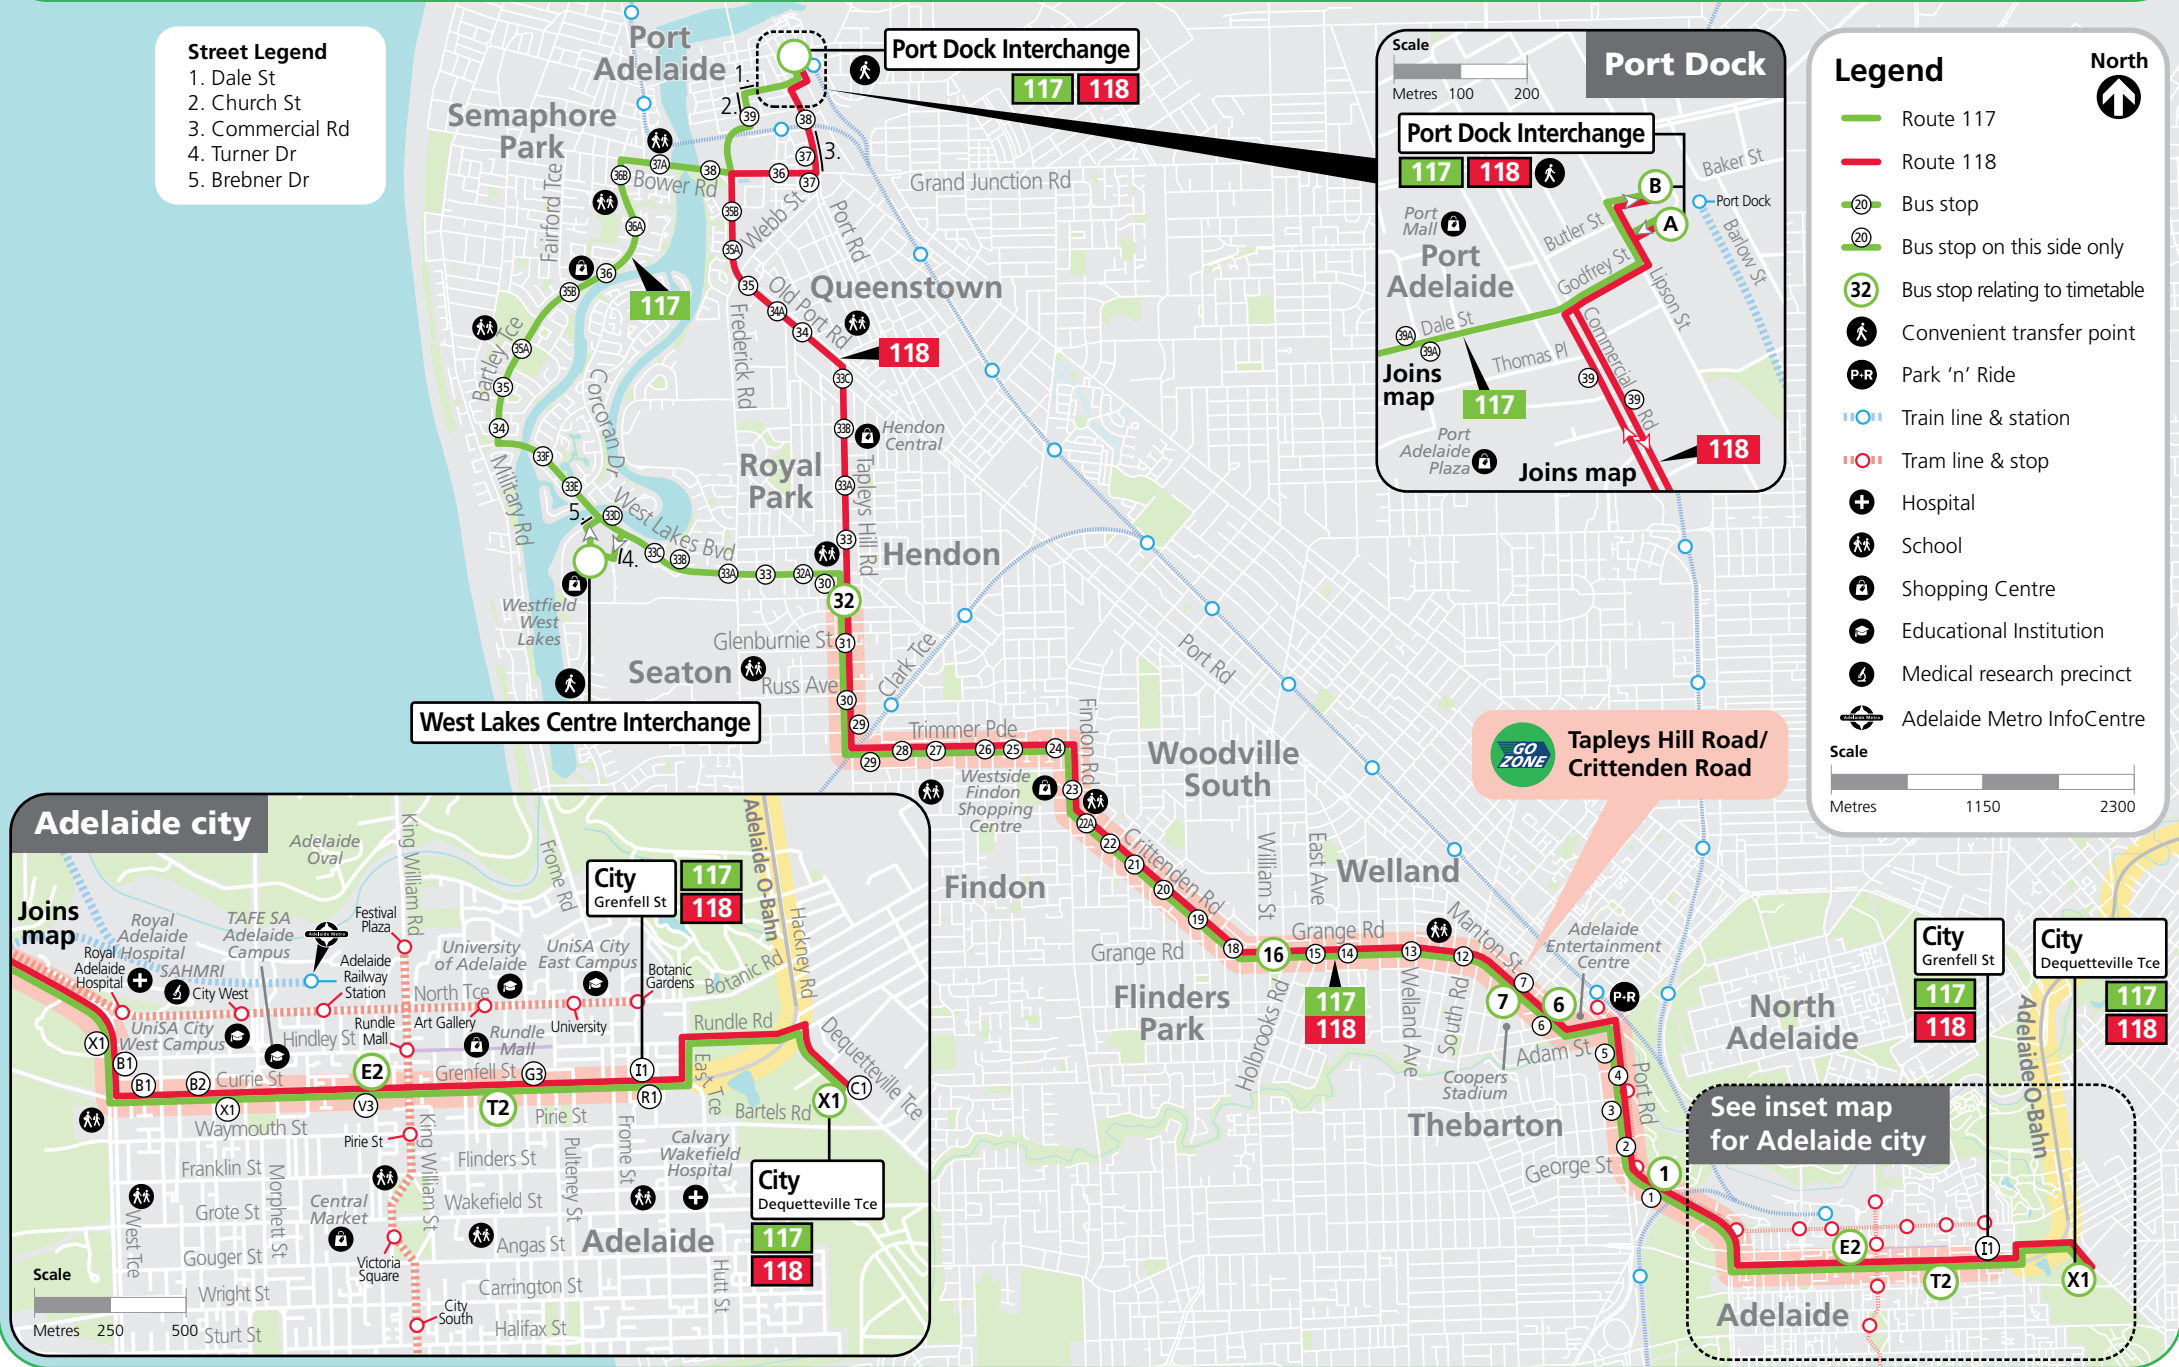

Legend

* – Times are approximate only. Bus does not have to wait until this time to depart stop.

Buses continue to...

- 141** Stonyfell
- 142** Burnside

117, 118 Port Adelaide, West Lakes & Seaton to city

Street Legend

1. Dale St
2. Church St
3. Commercial Rd
4. Turner Dr
5. Brebner Dr

Legend

-  Route 117
-  Route 118
-  Bus stop
-  Bus stop on this side only
-  Bus stop relating to timetable
-  Convenient transfer point
-  Park 'n' Ride
-  Train line & station
-  Tram line & stop
-  Hospital
-  School
-  Shopping Centre
-  Educational Institution
-  Medical research precinct
-  Adelaide Metro InfoCentre