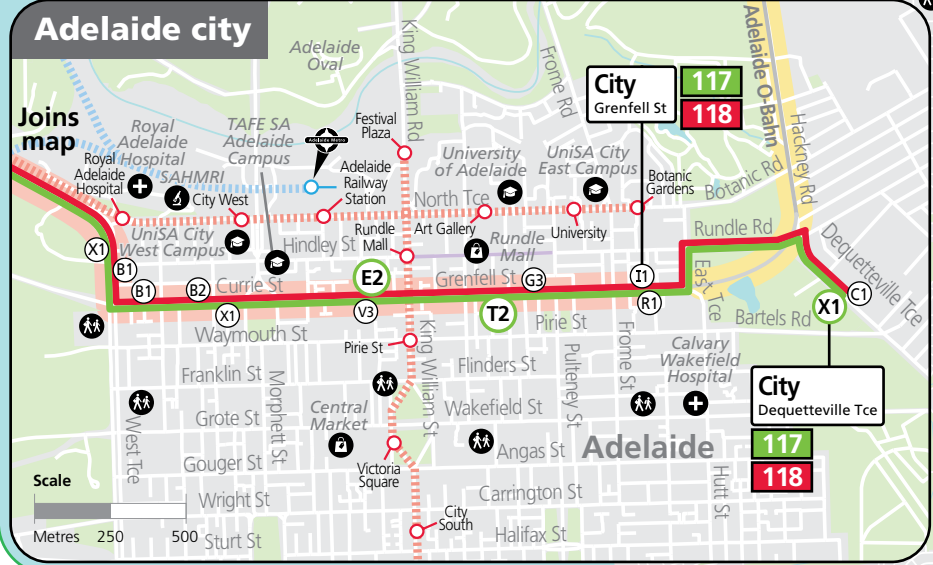

Legend

* – Times are approximate only. Bus does not have to wait until this time to depart stop.

Buses continue to...

- 141** Stonyfell
- 142** Burnside

117, 118 Port Adelaide, West Lakes & Seaton to city

Street Legend

1. Dale St
2. Church St
3. Commercial Rd
4. Turner Dr
5. Brebner Dr

Legend

-  Route 117
-  Route 118
-  Bus stop
-  Bus stop on this side only
-  Bus stop relating to timetable
-  Convenient transfer point
-  Park 'n' Ride
-  Train line & station
-  Tram line & stop
-  Hospital
-  School
-  Shopping Centre
-  Educational Institution
-  Medical research precinct
-  Adelaide Metro InfoCentre