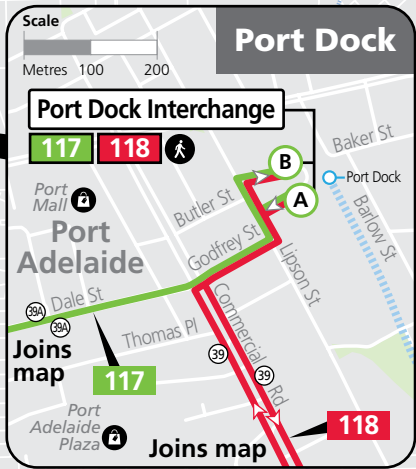

117 **Port Dock Interchange to city** via Bartley Terrace, West Lakes Centre Interchange, Tapleys Hill Road & Crittenden Road.
Service operates 7 days.

118 **Port Dock Interchange to city** via Tapleys Hill Road & Crittenden Road.
Service operates 7 days.

Between stop 32 Tapleys Hill Road and the city, catch buses 117 and 118 approximately every 15 minutes between 7:30am and 6:30pm Monday to Friday and every 30 minutes at night, Saturday, Sunday and public holidays until 10pm.

Legend

* – Times are approximate only. Bus does not have to wait until this time to depart stop.

Buses continue to...

- 141** Stonyfell
- 142** Burnside

117, 118 Port Adelaide, West Lakes & Seaton to city

Street Legend

1. Dale St
2. Church St
3. Commercial Rd
4. Turner Dr
5. Brebner Dr

Legend

-  Route 117
-  Route 118
-  Bus stop
-  Bus stop on this side only
-  Bus stop relating to timetable
-  Convenient transfer point
-  Park 'n' Ride
-  Train line & station
-  Tram line & stop
-  Hospital
-  School
-  Shopping Centre
-  Educational Institution
-  Medical research precinct
-  Adelaide Metro InfoCentre