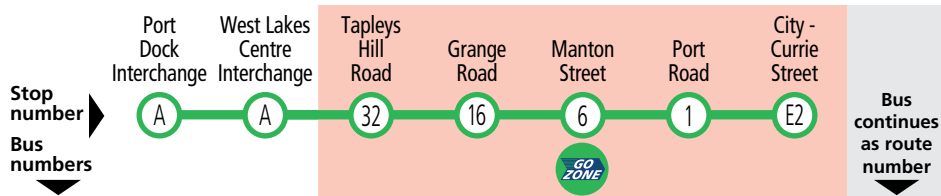

117, 118 Port Adelaide & West Lakes to city

Monday to Friday

	Bus number	Port Dock Interchange	West Lakes Centre Interchange	Tapleys Hill Road	Grange Road	Mantont Street	Port Road	City - Currie Street	Bus continues as route number
AM	118	5:53	-	6:04	*6:16	6:20	6:23	6:29	141
	117	6:14	6:26	6:32	*6:44	6:49	6:53	6:59	142
	118	6:36	-	6:47	*6:59	7:04	7:09	7:15	141
	117	6:42	6:56	7:02	*7:16	7:21	7:27	7:34	142
	118	7:03	-	7:16	*7:31	7:37	7:44	7:52	141
	117	7:06	7:21	7:28	*7:43	7:51	8:01	8:10	142
	118	7:27	-	7:40	*7:55	8:05	8:15	8:24	141
	117	7:26	7:41	7:48	*8:03	8:13	8:23	8:32	142
	118	7:42	-	7:55	*8:11	8:21	8:31	8:40	141
	117	7:41	7:56	8:03	*8:19	8:29	8:39	8:48	142
	118	7:59	-	8:13	*8:29	8:38	8:48	8:57	141
	117	8:00	8:15	8:23	*8:39	8:48	8:58	9:06	142
	118	8:28	-	8:41	*8:56	9:03	9:11	9:18	141
	117	8:34	8:50	8:58	*9:12	9:18	9:24	9:31	142
	118	9:01	-	9:13	*9:27	9:33	9:39	9:46	141
	117	9:06	9:21	9:29	*9:43	9:48	9:54	10:01	142
	118	9:32	-	9:44	*9:58	10:03	10:09	10:16	141
	117	9:36	9:51	9:59	*10:13	10:18	10:24	10:31	142
	118	10:02	-	10:14	*10:28	10:33	10:39	10:46	141
	117	10:06	10:21	10:29	*10:43	10:48	10:54	11:01	142
118	10:32	-	10:44	*10:58	11:03	11:09	11:16	141	
117	10:36	10:51	10:59	*11:13	11:18	11:24	11:31	142	
118	11:02	-	11:14	*11:28	11:33	11:39	11:46	141	
117	11:06	11:21	11:29	*11:43	11:48	11:54	12:01	142	
118	11:32	-	11:44	*11:58	12:03	12:09	12:16	141	
117	11:36	11:51	11:59	*12:13	12:18	12:24	12:31	142	
PM	118	12:02	-	12:14	*12:28	12:33	12:39	12:46	141
	117	12:06	12:21	12:29	*12:43	12:48	12:54	1:01	142
	118	12:32	-	12:44	*12:58	1:03	1:09	1:16	141
	117	12:36	12:51	12:59	*1:13	1:18	1:24	1:31	142
	118	1:02	-	1:14	*1:28	1:33	1:39	1:46	141
	117	1:05	1:20	1:28	*1:42	1:47	1:53	2:00	142
	118	1:31	-	1:43	*1:57	2:02	2:08	2:15	141
	117	1:34	1:49	1:57	*2:11	2:16	2:22	2:29	142
	118	1:59	-	2:11	*2:25	2:30	2:36	2:43	141
	117	2:03	2:18	2:26	*2:40	2:45	2:51	2:59	142
	118	2:29	-	2:41	*2:55	3:00	3:06	3:14	141
	117	2:35	2:50	2:58	*3:12	3:17	3:23	3:31	142
	118	2:59	-	3:13	*3:27	3:32	3:38	3:46	142
	117	3:02	3:18	3:26	*3:40	3:45	3:51	3:59	142
	118	3:28	-	3:43	*3:57	4:02	4:08	4:16	142
	117	3:32	3:48	3:56	*4:08	4:14	4:20	4:28	142
	118	3:58	-	4:12	*4:24	4:30	4:36	4:44	142
	117	4:01	4:17	4:25	*4:37	4:43	4:49	4:58	142
	118	4:26	-	4:40	*4:52	4:58	5:06	5:15	142
	117	4:34	4:50	4:58	*5:10	5:15	5:21	5:29	142
118	4:59	-	5:13	*5:25	5:30	5:35	5:43	142	
117	5:07	5:23	5:31	*5:43	5:48	5:53	6:00	142	
118	5:34	-	5:47	*5:58	6:03	6:07	6:13	142	
117	5:39	5:54	6:02	*6:13	6:18	6:22	6:28	141	
118	6:08	-	6:18	*6:28	6:33	6:37	6:43	142	
117	6:17	6:30	6:37	*6:47	6:52	6:56	7:02	141	
117	-	7:02	7:08	*7:18	7:22	7:26	7:32	142	
118	7:29	-	7:38	*7:48	7:52	7:56	8:02	141	
117	-	8:02	8:08	*8:18	8:22	8:26	8:32	142	
118	8:29	-	8:38	*8:48	8:52	8:56	9:02	141	
117	-	9:02	9:08	*9:18	9:22	9:26	9:32	142	
118	9:29	-	9:38	*9:48	9:52	9:56	10:02	141	
117	-	10:02	10:08	*10:18	10:22	10:26	10:32	142	
118	10:29	-	10:38	*10:48	10:52	10:56	11:02	141	
117	-	11:02	11:08	*11:18	11:22	11:26	11:32	142	

Legend

* - Times are approximate only. Bus does not have to wait until this time to depart stop.

Buses continue to...

141 Stonyfell
142 Burnside