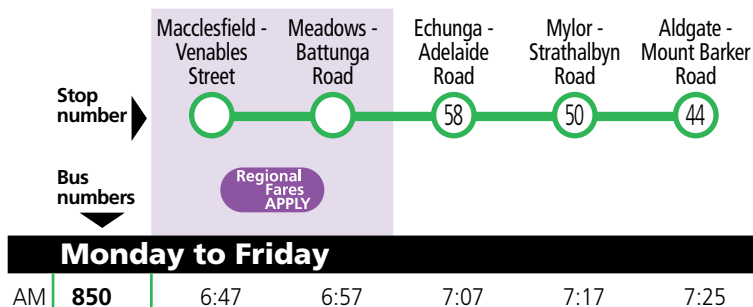

852 Strathalbyn to Mount Barker
via Adelaide Road & Wellington Road.
This service does not accept Metro fares between stop 79 Wellington Road, Mount Barker & Strathalbyn Railway Station. Regional fares apply.
Service operates Monday-Friday.
852L - Langhorne Creek to Cornerstone College. Service operates school days only.

Services may operate to a different timetable during the December to January school holidays. Visit the Adelaide Metro website during this period for full details.

850, 852

Macclesfield & Strathalbyn to Mount Barker & Aldgate

Also shows route 852L

850 Macclesfield to Aldgate

Transfers

Transfers are available to the city at stop 44, Mount Barker Road, Aldgate. See the 801-T801-860F-863-T863-N801 timetable for details.

Services may operate to a different timetable during the December to January school holidays. Visit the Adelaide Metro website during this period for full details.

850 Aldgate to Macclesfield

Legend

S – School days only.

Transfers

Transfers are available from the city at stop 44, Mount Barker Road, Aldgate. See the 801-T801-860F-863-T863-N801 timetable for details.

Services may operate to a different timetable during the December to January school holidays. Visit the Adelaide Metro website during this period for full details.