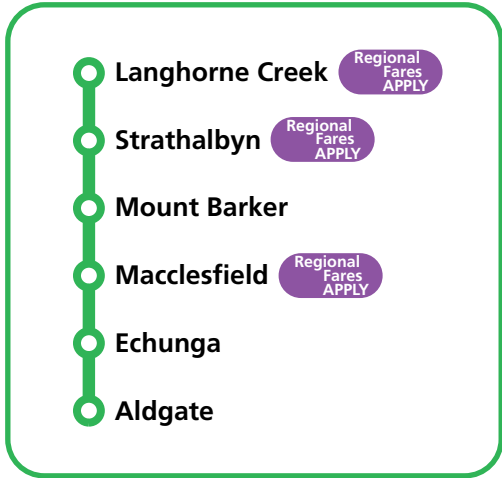

850 852

Effective 25 August 2024

850 Macclesfield to Aldgate

852 Strathalbyn to Mount Barker

Services may operate to a different timetable during the December to January school holidays. Visit the Adelaide Metro website during this period for full details.

852 Strathalbyn to Mount Barker
via Adelaide Road & Wellington Road.
This service does not accept Metro fares between stop 79 Wellington Road, Mount Barker & Strathalbyn Railway Station. Regional fares apply.
Service operates Monday-Friday.
852L - Langhorne Creek to Cornerstone College. Service operates school days only.

Also shows route 852L

850 Macclesfield to Aldgate

Transfers

Transfers are available to the city at stop 44, Mount Barker Road, Aldgate. See the 801-T801-860F-863-T863-N801 timetable for details.

Services may operate to a different timetable during the December to January school holidays. Visit the Adelaide Metro website during this period for full details.

850 Aldgate to Macclesfield

Legend

S – School days only.

Transfers

Transfers are available from the city at stop 44, Mount Barker Road, Aldgate. See the 801-T801-860F-863-T863-N801 timetable for details.

Services may operate to a different timetable during the December to January school holidays. Visit the Adelaide Metro website during this period for full details.