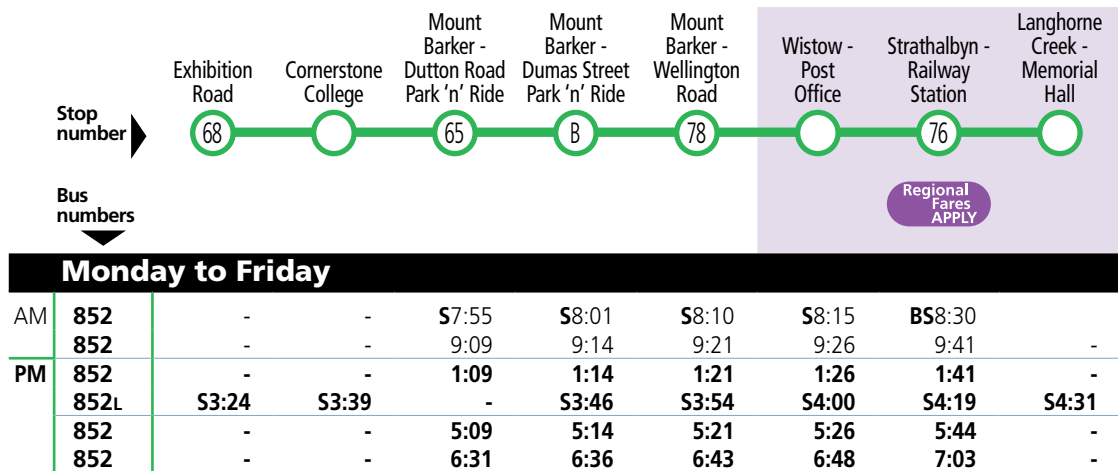

Transfers

Transfers are available to the city at Dumas Street Park 'n' Ride, Mount Barker. See the T800 & 801-T801-860F-863-T863-N801 timetables for details.

Services may operate to a different timetable during the December to January school holidays. Visit the Adelaide Metro website during this period for full details.

850 Aldgate to Macclesfield

Legend

S – School days only.

Transfers

Transfers are available from the city at stop 44, Mount Barker Road, Aldgate. See the 801-T801-860F-863-T863-N801 timetable for details.

Services may operate to a different timetable during the December to January school holidays. Visit the Adelaide Metro website during this period for full details.

852 Mount Barker to Strathalbyn & Langhorne Creek via Wistow

Also shows route 852L

Legend

B – Bus continues to Eastern Fleurieu School.

S – School days only.

Transfers

Transfers are available from the city at Dumas Street Park 'n' Ride, Mount Barker. See the T800 & 801-T801-860F-863-T863-N801 timetables for details.

Services may operate to a different timetable during the December to January school holidays. Visit the Adelaide Metro website during this period for full details.