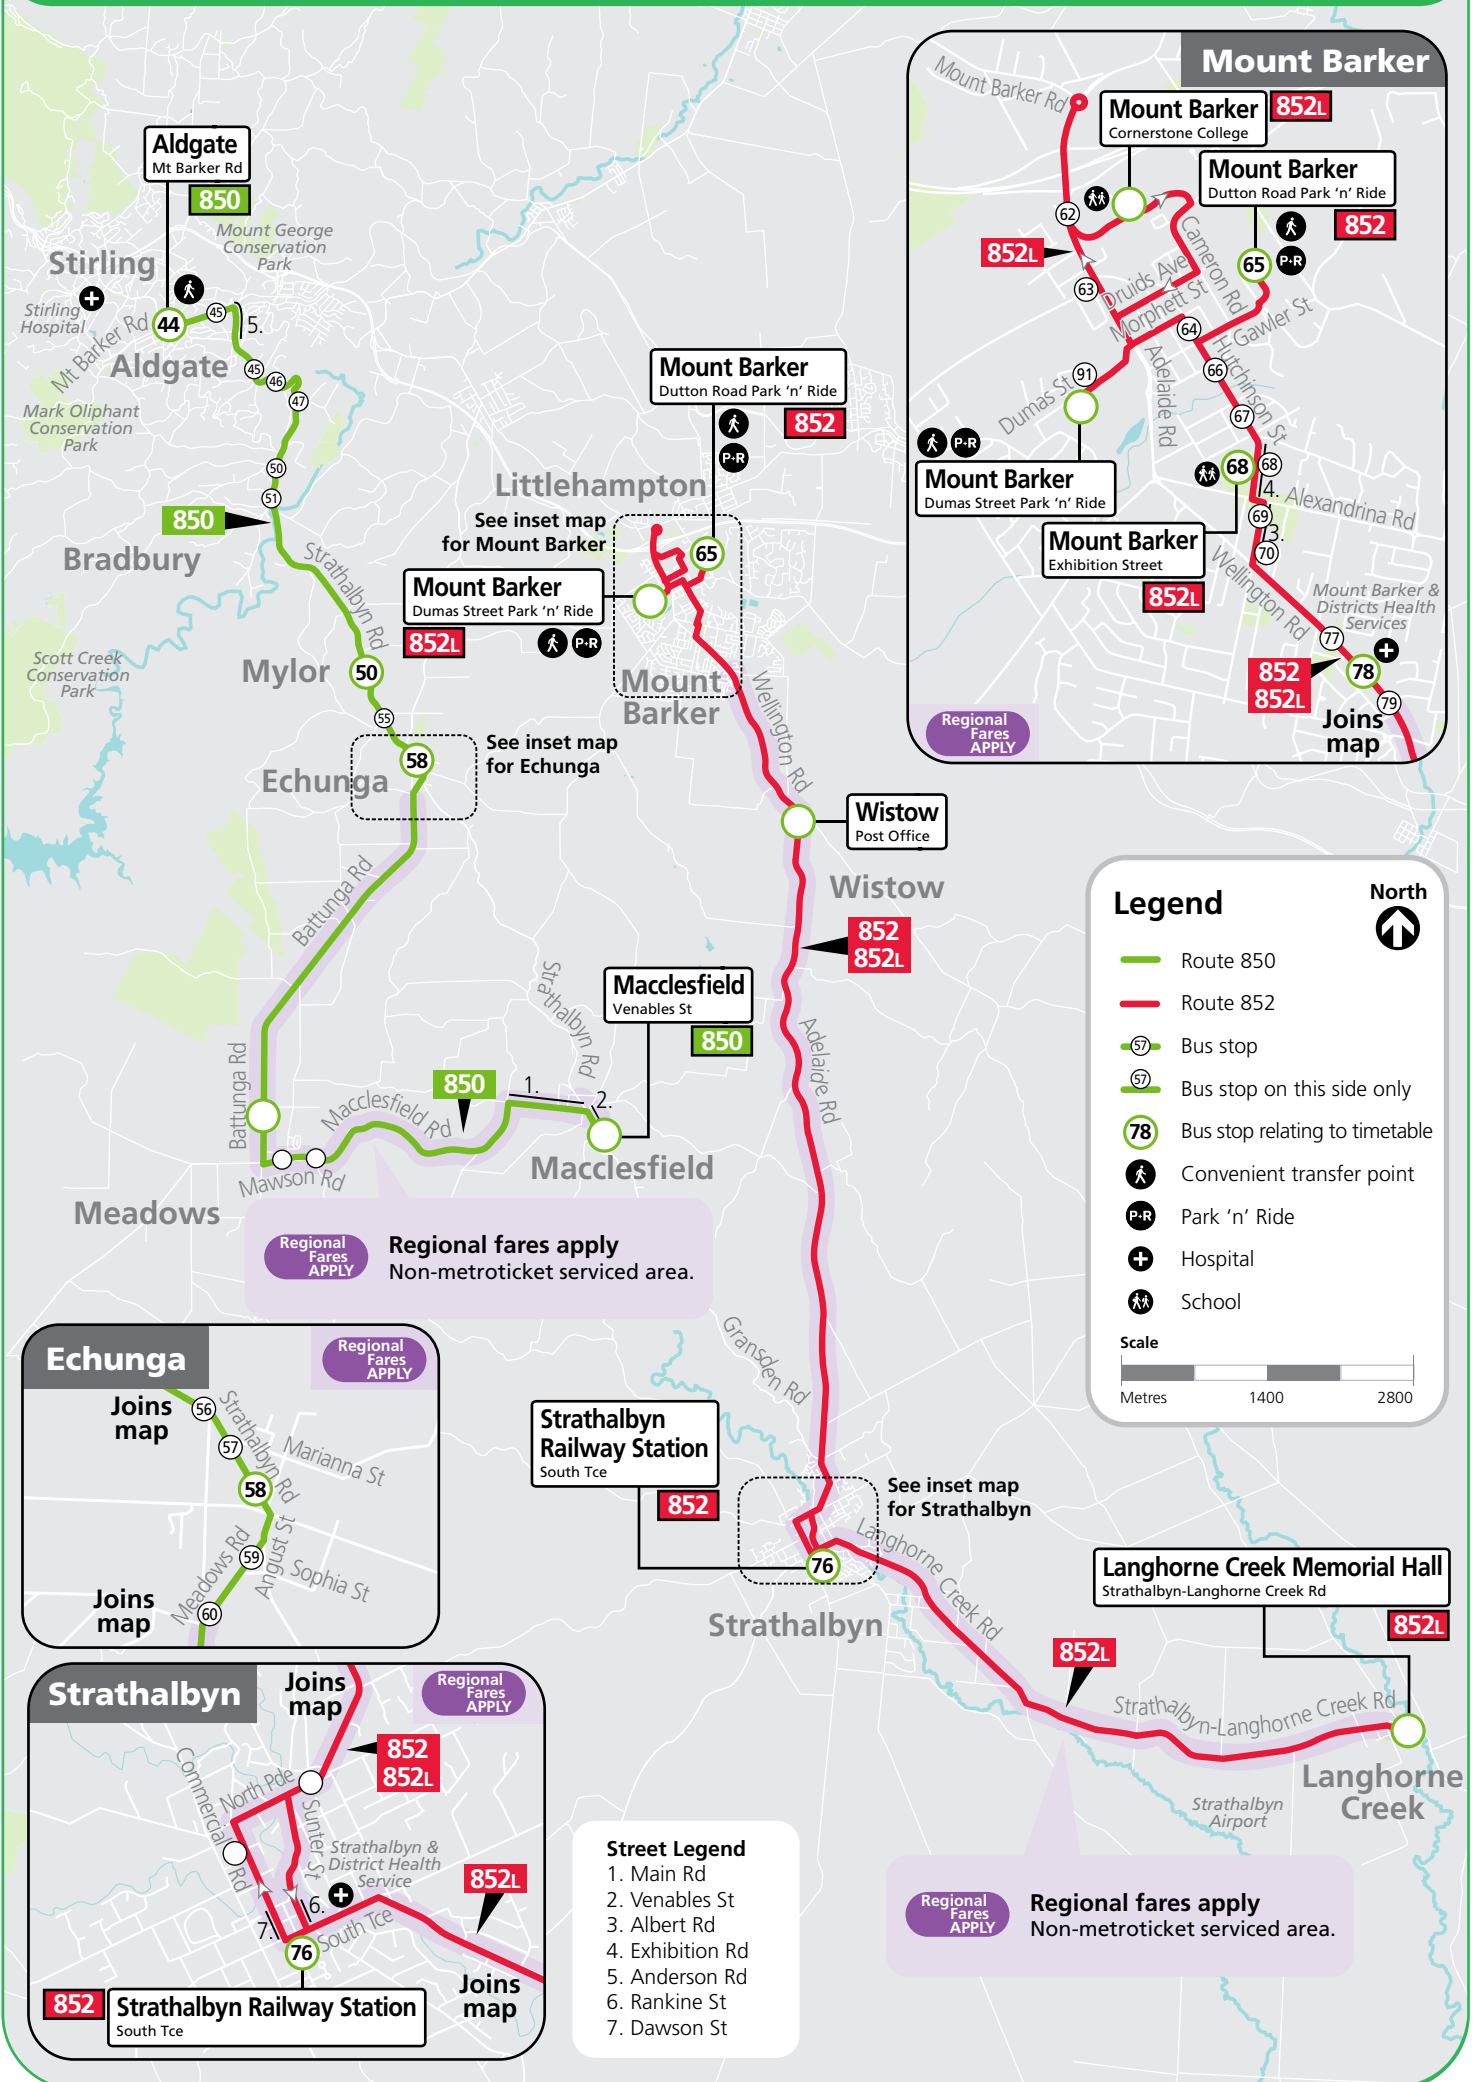

Is someone breaking the law on board?

See it?

REPORT IT!

Fast and anonymous
Your reports help make public transport safer for everyone

adelaidemetro.com.au/incident

Route descriptions

850 Macclesfield to Aldgate
via Macclesfield Road, Battunga Road & Strathalbyn Road.
This service does not accept Metro fares between stop 60 Meadows Road, Echunga & Macclesfield. Regional fares apply.
Service operates Monday-Friday.

852 Strathalbyn to Mount Barker
via Adelaide Road & Wellington Road.
This service does not accept Metro fares between stop 79 Wellington Road, Mount Barker & Strathalbyn Railway Station. Regional fares apply.
Service operates Monday-Friday.
852L - Langhorne Creek to Cornerstone College. Service operates school days only.

Services may operate to a different timetable during the December to January school holidays. Visit the Adelaide Metro website during this period for full details.

850, 852

Macclesfield & Strathalbyn to Mount Barker & Aldgate

Also shows route 852L

850 Macclesfield to Aldgate

Transfers

Transfers are available to the city at stop 44, Mount Barker Road, Aldgate. See the 801-T801-860F-863-T863-N801 timetable for details.

Services may operate to a different timetable during the December to January school holidays. Visit the Adelaide Metro website during this period for full details.