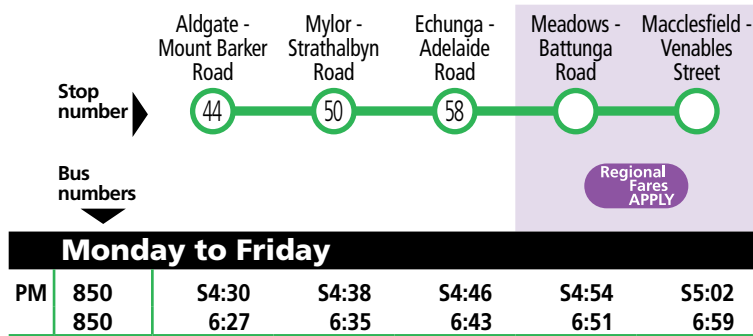

Also shows route 852L

850 Macclesfield to Aldgate

Transfers

Transfers are available to the city at stop 44, Mount Barker Road, Aldgate. See the 801-T801-860F-863-T863-N801 timetable for details.

Services may operate to a different timetable during the December to January school holidays. Visit the Adelaide Metro website during this period for full details.

Legend

- A** – Bus departs from Eastern Fleurieu School 3 minutes prior to the time shown.
- S** – School days only.
- V** – School days only, except Wednesdays.
- W** – School day Wednesdays only.
- *** – Times are approximate only. Bus does not have to wait until this time to depart stop.

Transfers

Transfers are available to the city at Dumas Street Park 'n' Ride, Mount Barker. See the T800 & 801-T801-860F-863-T863-N801 timetables for details.

Services may operate to a different timetable during the December to January school holidays. Visit the Adelaide Metro website during this period for full details.

850 Aldgate to Macclesfield

Legend

S – School days only.

Transfers

Transfers are available from the city at stop 44, Mount Barker Road, Aldgate. See the 801-T801-860F-863-T863-N801 timetable for details.

Services may operate to a different timetable during the December to January school holidays. Visit the Adelaide Metro website during this period for full details.