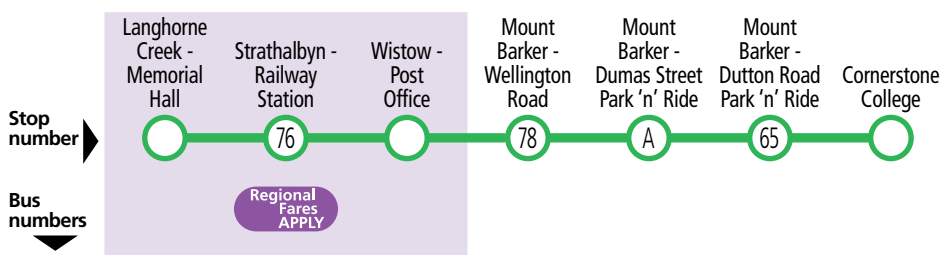

852 Strathalbyn to Mount Barker
via Adelaide Road & Wellington Road.
This service does not accept Metro fares between stop 79 Wellington Road, Mount Barker & Strathalbyn Railway Station. Regional fares apply.
Service operates Monday-Friday.
852L - Langhorne Creek to Cornerstone College. Service operates school days only.

Also shows route 852L

850 Macclesfield to Aldgate

Transfers

Transfers are available to the city at stop 44, Mount Barker Road, Aldgate. See the 801-T801-860F-863-T863-N801 timetable for details.

Services may operate to a different timetable during the December to January school holidays. Visit the Adelaide Metro website during this period for full details.

852 Langhorne Creek & Strathalbyn to Mount Barker via Wistow

Also shows route 852L

Monday to Friday								
AM	852	-	6:45	7:03	7:08	*7:16	7:21	-
	852L	S7:28	S7:45	S8:03	S8:08	S8:16	-	S8:22
	852	-	9:47	10:02	10:07	*10:15	10:20	-
PM	852	-	1:47	2:02	2:07	*2:15	2:20	-
	852	-	AW3:13	W3:28	W3:33	*W3:41	W3:46	-
	852	-	AV3:33	V3:48	V3:53	*V4:01	V4:06	-
	852	-	5:47	6:02	6:07	*6:15	6:20	-

850 Aldgate to Macclesfield

Legend

S – School days only.

Transfers

Transfers are available from the city at stop 44, Mount Barker Road, Aldgate. See the 801-T801-860F-863-T863-N801 timetable for details.

Services may operate to a different timetable during the December to January school holidays. Visit the Adelaide Metro website during this period for full details.