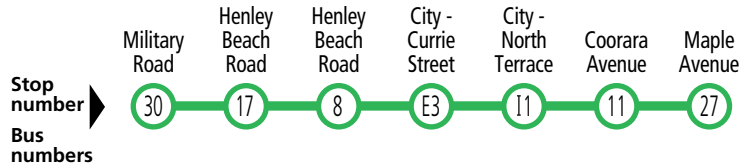

H33 Henley Beach to city & Rostrevor

Monday to Friday

AM	H33c	5:34	5:44	5:49	6:00	6:05	-	-
	H33c	6:13	6:23	6:29	6:40	6:45	-	-
	H33	6:31	6:42	6:48	7:00	7:06	*7:15	7:28
	H33	6:56	7:08	7:14	7:26	7:33	*7:42	7:55
	H33	7:19	7:31	7:39	7:53	8:00	*8:12	8:27
	H33c	7:34	7:47	7:55	8:13	8:21	-	-
	H33	7:47	8:00	8:08	8:28	8:36	*8:48	9:03
	H33c	8:01	8:15	8:24	8:44	8:52	-	-
	H33	8:16	8:30	8:39	8:57	9:05	*9:17	9:31
	H33c	8:32	8:46	8:55	9:13	9:21	-	-
	H33	8:52	9:05	9:14	9:29	9:37	*9:47	10:01
	H33c	9:05	9:16	9:24	9:38	9:46	-	-
	H33	9:19	9:29	9:37	9:51	9:59	*10:09	10:23
	H33	9:34	9:44	9:52	10:06	10:14	*10:24	10:38
	H33	10:04	10:14	10:22	10:36	10:44	*10:54	11:08
	H33	10:34	10:44	10:52	11:06	11:14	*11:24	11:38
	H33	11:04	11:14	11:22	11:36	11:44	*11:54	12:08
	H33	11:34	11:44	11:52	12:06	12:14	*12:24	12:38
PM	H33	12:12	12:22	12:30	12:44	12:52	*1:02	1:16
	H33	12:42	12:52	1:00	1:14	1:22	*1:34	1:49
	H33	1:12	1:22	1:30	1:44	1:52	*2:05	2:20
	H33	1:42	1:52	1:59	2:14	2:23	*2:37	2:52
	H33	2:12	2:22	2:29	2:44	2:53	*3:07	3:22
	H33	-	-	B2:59	3:03	3:12	*3:28	3:44
	H33	2:45	2:56	3:03	3:18	3:27	*3:43	3:59
	H33	-	-	B3:29	3:33	3:42	*3:57	4:13
	H33	3:12	3:24	3:33	3:48	3:57	*4:12	4:28
	H33	-	-	B3:59	4:03	E4:12	*4:27	4:42
	H33	3:40	3:54	4:01	4:16	E4:25	*4:40	4:55
	H33	-	-	B4:27	4:31	E4:40	*4:55	5:08
	H33	4:12	4:23	4:30	4:46	E4:55	*5:10	5:23
	H33	-	-	B4:59	5:03	E5:14	*5:31	5:46
	H33	4:45	4:56	5:03	5:20	E5:31	*5:48	6:03
	H33	-	-	B5:21	5:25	E5:37	*5:54	6:09
	H33	5:02	5:13	5:20	5:37	E5:48	*6:05	6:20
	H33	-	-	B5:46	5:50	E6:00	*6:16	6:30
	H33	5:30	5:41	5:48	6:03	6:12	*6:26	6:40
	H33	-	-	B6:18	6:22	6:30	*6:44	6:57
	H33	6:10	6:20	6:27	6:39	6:47	*6:59	7:12
	H33	6:45	6:55	7:02	7:14	7:22	*7:33	7:46
	H33	7:49	7:59	8:04	8:15	8:22	*8:32	8:45
	H33	-	-	B9:12	9:15	9:22	*9:32	9:43
	H33	-	-	B10:26	10:29	10:35	*10:45	10:56
	H33	-	-	B11:25	11:28	11:34	*11:44	11:55

Saturday, Sunday & public holidays

AM	H33	9:22	9:25	9:33	*9:44	9:57
	H33	10:22	10:25	10:33	*10:44	10:57
	H33	11:22	11:25	11:33	*11:44	11:57
PM	H33	12:22	12:25	12:33	*12:44	12:57
	H33	1:22	1:25	1:33	*1:44	1:57
	H33	2:22	2:25	2:33	*2:44	2:57
	H33	3:22	3:25	3:33	*3:44	3:57
	H33	4:22	4:25	4:33	*4:44	4:57
	H33	5:22	5:25	5:33	*5:44	5:57
	H33	6:22	6:25	6:32	*6:43	6:54
	H33	7:17	7:20	7:27	*7:37	7:48
	H33	8:15	8:18	8:25	*8:35	8:46
	H33	9:15	9:18	9:25	*9:35	9:46
	H33	10:15	10:18	10:25	*10:35	10:46
	H33	11:14	11:17	11:24	*11:34	11:45

Legend

- **B** – Bus commences from stop B2 Currie Street, city at the time shown.
- **E** – Bus does not set down between stop I1 North Terrace, city & stop 8A Portrush Road, Maylands.
- ***** – Times are approximate only. Bus does not have to wait until this time to depart stop.

Services may operate to a different timetable during the December to January school holidays. Visit the Adelaide Metro website during this period for full details.