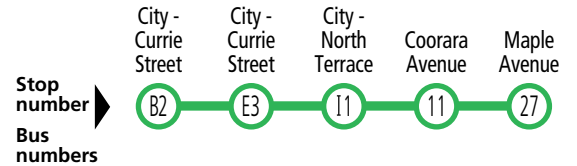

H33 Henley Beach to city & Rostrevor

Monday to Friday

AM	H33c	5:34	5:44	5:49	6:00	6:05	-	-
	H33c	6:13	6:23	6:29	6:40	6:45	-	-
	H33	6:31	6:42	6:48	7:00	7:06	*7:15	7:28
	H33	6:56	7:08	7:14	7:26	7:33	*7:42	7:55
	H33	7:19	7:31	7:39	7:53	8:00	*8:12	8:27
	H33c	7:34	7:47	7:55	8:13	8:21	-	-
	H33	7:47	8:00	8:08	8:28	8:36	*8:48	9:03
	H33c	8:01	8:15	8:24	8:44	8:52	-	-
	H33	8:16	8:30	8:39	8:57	9:05	*9:17	9:31
	H33c	8:32	8:46	8:55	9:13	9:21	-	-
	H33	8:52	9:05	9:14	9:29	9:37	*9:47	10:01
	H33c	9:05	9:16	9:24	9:38	9:46	-	-
	H33	9:19	9:29	9:37	9:51	9:59	*10:09	10:23
	H33	9:34	9:44	9:52	10:06	10:14	*10:24	10:38
	H33	10:04	10:14	10:22	10:36	10:44	*10:54	11:08
	H33	10:34	10:44	10:52	11:06	11:14	*11:24	11:38
	H33	11:04	11:14	11:22	11:36	11:44	*11:54	12:08
	H33	11:34	11:44	11:52	12:06	12:14	*12:24	12:38
PM	H33	12:12	12:22	12:30	12:44	12:52	*1:02	1:16
	H33	12:42	12:52	1:00	1:14	1:22	*1:34	1:49
	H33	1:12	1:22	1:30	1:44	1:52	*2:05	2:20
	H33	1:42	1:52	1:59	2:14	2:23	*2:37	2:52
	H33	2:12	2:22	2:29	2:44	2:53	*3:07	3:22
	H33	-	-	B2:59	3:03	3:12	*3:28	3:44
	H33	2:45	2:56	3:03	3:18	3:27	*3:43	3:59
	H33	-	-	B3:29	3:33	3:42	*3:57	4:13
	H33	3:12	3:24	3:33	3:48	3:57	*4:12	4:28
	H33	-	-	B3:59	4:03	E4:12	*4:27	4:42
	H33	3:40	3:54	4:01	4:16	E4:25	*4:40	4:55
	H33	-	-	B4:27	4:31	E4:40	*4:55	5:08
	H33	4:12	4:23	4:30	4:46	E4:55	*5:10	5:23
	H33	-	-	B4:59	5:03	E5:14	*5:31	5:46
	H33	4:45	4:56	5:03	5:20	E5:31	*5:48	6:03
	H33	-	-	B5:21	5:25	E5:37	*5:54	6:09
	H33	5:02	5:13	5:20	5:37	E5:48	*6:05	6:20
	H33	-	-	B5:46	5:50	E6:00	*6:16	6:30
	H33	5:30	5:41	5:48	6:03	6:12	*6:26	6:40
	H33	-	-	B6:18	6:22	6:30	*6:44	6:57
	H33	6:10	6:20	6:27	6:39	6:47	*6:59	7:12
	H33	6:45	6:55	7:02	7:14	7:22	*7:33	7:46
	H33	7:49	7:59	8:04	8:15	8:22	*8:32	8:45
	H33	-	-	B9:12	9:15	9:22	*9:32	9:43
	H33	-	-	B10:26	10:29	10:35	*10:45	10:56
	H33	-	-	B11:25	11:28	11:34	*11:44	11:55

Saturday, Sunday & public holidays

AM	H33	9:22	9:25	9:33	*9:44	9:57
	H33	10:22	10:25	10:33	*10:44	10:57
	H33	11:22	11:25	11:33	*11:44	11:57
PM	H33	12:22	12:25	12:33	*12:44	12:57
	H33	1:22	1:25	1:33	*1:44	1:57
	H33	2:22	2:25	2:33	*2:44	2:57
	H33	3:22	3:25	3:33	*3:44	3:57
	H33	4:22	4:25	4:33	*4:44	4:57
	H33	5:22	5:25	5:33	*5:44	5:57
	H33	6:22	6:25	6:32	*6:43	6:54
	H33	7:17	7:20	7:27	*7:37	7:48
	H33	8:15	8:18	8:25	*8:35	8:46
	H33	9:15	9:18	9:25	*9:35	9:46
	H33	10:15	10:18	10:25	*10:35	10:46
	H33	11:14	11:17	11:24	*11:34	11:45

Legend

- **B** – Bus commences from stop B2 Currie Street, city at the time shown.
- **E** – Bus does not set down between stop I1 North Terrace, city & stop 8A Portrush Road, Maylands.
- ***** – Times are approximate only. Bus does not have to wait until this time to depart stop.

Services may operate to a different timetable during the December to January school holidays. Visit the Adelaide Metro website during this period for full details.