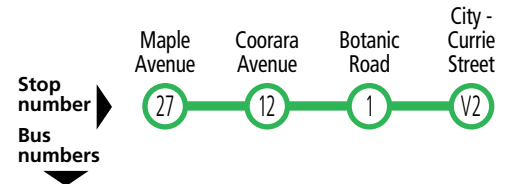

H33 Rostrevor to city & Henley Beach

Monday to Friday

AM	H33	6:00	6:11	6:21	6:27	*6:35	6:41	6:51
	H33	6:26	6:37	6:47	6:54	*7:02	7:08	7:18
	H33	6:45	6:58	7:09	7:17	*7:26	7:32	7:43
	H33c	7:01	7:14	*7:25	7:33	-	-	-
	H33	7:14	7:27	7:39	7:49	*7:59	8:08	8:21
	H33c	7:27	7:40	*7:54	8:04	-	-	-
	H33c	7:41	7:55	*8:10	8:20	-	-	-
	H33	7:46	8:00	8:18	8:29	*8:40	8:49	9:01
	H33c	8:06	8:20	*8:39	8:51	-	-	-
	H33	8:16	8:30	8:49	9:00	*9:11	9:17	9:29
	H33	8:38	8:52	9:08	9:19	*9:29	9:36	9:48
	H33c	8:58	9:12	*9:24	9:34	-	-	-
	H33	9:22	9:35	9:47	9:57	*10:08	10:14	10:26
	H33c	9:42	9:55	*10:07	10:17	-	-	-
	H33	9:56	10:09	10:21	10:31	*10:42	10:48	11:00
	H33	10:17	10:30	10:42	10:52	*11:03	11:10	11:22
	H33	10:47	11:00	11:12	11:22	*11:33	11:40	11:52
	H33	11:17	11:30	11:42	11:52	*12:03	12:10	12:22
	H33	11:47	12:00	12:12	12:22	*12:33	12:40	12:52
PM	H33	12:18	12:30	12:42	12:52	*1:03	1:11	1:23
	H33	12:43	12:55	1:07	1:17	*1:28	1:36	1:48
	H33	1:13	1:25	1:37	1:47	*1:58	2:06	2:18
	H33	1:43	1:55	2:07	2:17	*2:28	2:37	2:49
	H33	2:13	2:25	2:36	2:47	*2:59	3:10	3:24
	H33	2:33	2:45	2:56	3:07	*3:19	3:30	3:44
	H33	2:49	3:01	3:12	3:23	*3:35	3:48	4:00
	H33	3:19	3:32	3:44	3:55	*4:07	P4:19	4:31
	H33	-	-	R4:09	4:17	*4:29	P4:41	4:53
	H33	4:03	4:15	4:27	4:38	*4:50	P5:02	5:14
	H33	-	-	R4:45	4:53	*5:05	P5:17	5:29
	H33	4:36	4:47	4:59	5:10	*5:22	P5:34	5:46
	H33	-	-	R5:10	5:18	*5:30	P5:42	5:54
	H33	-	-	R5:22	5:30	*5:42	P5:54	6:06
	H33	5:06	5:17	5:29	5:40	*5:52	6:02	6:14
	H33	5:50	6:01	6:12	6:22	*6:33	6:40	6:52
	H33	6:38	6:49	6:59	7:08	*7:18	7:25	7:35
	H33c	7:50	8:00	*8:09	8:18	-	-	-
	H33c	8:50	9:00	*9:09	9:18	-	-	-

Saturday only

AM	H33c	7:00	7:10	*7:20	7:27
	H33c	8:00	8:11	*8:21	8:28

Saturday, Sunday & public holidays

AM	H33c	8:59	9:12	*9:22	9:31
	H33c	10:01	10:14	*10:26	10:35
	H33c	11:01	11:14	*11:26	11:35
PM	H33c	12:01	12:14	*12:26	12:35
	H33c	1:01	1:14	*1:26	1:35
	H33c	2:01	2:14	*2:26	2:35
	H33c	3:01	3:14	*3:26	3:35
	H33c	4:01	4:14	*4:26	4:35
	H33c	5:01	5:14	*5:26	5:35
	H33c	6:02	6:13	6:22	6:31
	H33c	7:03	7:13	7:22	7:31
	H33c	8:03	8:13	8:22	8:31
	H33c	9:03	9:13	9:22	9:31
	H33c	10:03	10:13	10:22	10:31
	H33c	11:03	11:13	11:22	11:30
	H33c	11:49	11:58	12:07	12:15

Legend

* - Times are approximate only. Bus does not have to wait until this time to depart stop.

Legend

- **P** - Bus will not service stop 18 Henley Beach Road, Fulham. Time shown is at stop 19 Tapleys Hill Road, Fulham.
- **R** - Bus departs from stop R1 North Terrace, city at the time shown.
- ***** - Times are approximate only. Bus does not have to wait until this time to depart stop.

Services may operate to a different timetable during the December to January school holidays. Visit the Adelaide Metro website during this period for full details.