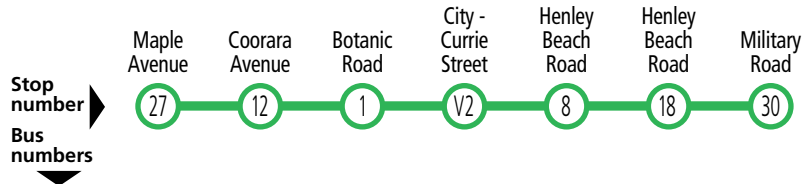

H33 Rostrevor to city & Henley Beach

Monday to Friday

AM	H33	6:00	6:11	6:21	6:27	*6:35	6:41	6:51
	H33	6:26	6:37	6:47	6:54	*7:02	7:08	7:18
	H33	6:45	6:58	7:09	7:17	*7:26	7:32	7:43
	H33c	7:01	7:14	*7:25	7:33	-	-	-
	H33	7:14	7:27	7:39	7:49	*7:59	8:08	8:21
	H33c	7:27	7:40	*7:54	8:04	-	-	-
	H33c	7:41	7:55	*8:10	8:20	-	-	-
	H33	7:46	8:00	8:18	8:29	*8:40	8:49	9:01
	H33c	8:06	8:20	*8:39	8:51	-	-	-
	H33	8:16	8:30	8:49	9:00	*9:11	9:17	9:29
	H33	8:38	8:52	9:08	9:19	*9:29	9:36	9:48
	H33c	8:58	9:12	*9:24	9:34	-	-	-
	H33	9:22	9:35	9:47	9:57	*10:08	10:14	10:26
	H33c	9:42	9:55	*10:07	10:17	-	-	-
	H33	9:56	10:09	10:21	10:31	*10:42	10:48	11:00
	H33	10:17	10:30	10:42	10:52	*11:03	11:10	11:22
	H33	10:47	11:00	11:12	11:22	*11:33	11:40	11:52
	H33	11:17	11:30	11:42	11:52	*12:03	12:10	12:22
	H33	11:47	12:00	12:12	12:22	*12:33	12:40	12:52
PM	H33	12:18	12:30	12:42	12:52	*1:03	1:11	1:23
	H33	12:43	12:55	1:07	1:17	*1:28	1:36	1:48
	H33	1:13	1:25	1:37	1:47	*1:58	2:06	2:18
	H33	1:43	1:55	2:07	2:17	*2:28	2:37	2:49
	H33	2:13	2:25	2:36	2:47	*2:59	3:10	3:24
	H33	2:33	2:45	2:56	3:07	*3:19	3:30	3:44
	H33	2:49	3:01	3:12	3:23	*3:35	3:48	4:00
	H33	3:19	3:32	3:44	3:55	*4:07	P4:19	4:31
	H33	-	-	R4:09	4:17	*4:29	P4:41	4:53
	H33	4:03	4:15	4:27	4:38	*4:50	P5:02	5:14
	H33	-	-	R4:45	4:53	*5:05	P5:17	5:29
	H33	4:36	4:47	4:59	5:10	*5:22	P5:34	5:46
	H33	-	-	R5:10	5:18	*5:30	P5:42	5:54
	H33	-	-	R5:22	5:30	*5:42	P5:54	6:06
	H33	5:06	5:17	5:29	5:40	*5:52	6:02	6:14
	H33	5:50	6:01	6:12	6:22	*6:33	6:40	6:52
	H33	6:38	6:49	6:59	7:08	*7:18	7:25	7:35
	H33c	7:50	8:00	*8:09	8:18	-	-	-
	H33c	8:50	9:00	*9:09	9:18	-	-	-

Saturday only

AM	H33c	7:00	7:10	*7:20	7:27
	H33c	8:00	8:11	*8:21	8:28

Saturday, Sunday & public holidays

AM	H33c	8:59	9:12	*9:22	9:31
	H33c	10:01	10:14	*10:26	10:35
	H33c	11:01	11:14	*11:26	11:35
PM	H33c	12:01	12:14	*12:26	12:35
	H33c	1:01	1:14	*1:26	1:35
	H33c	2:01	2:14	*2:26	2:35
	H33c	3:01	3:14	*3:26	3:35
	H33c	4:01	4:14	*4:26	4:35
	H33c	5:01	5:14	*5:26	5:35
	H33c	6:02	6:13	6:22	6:31
	H33c	7:03	7:13	7:22	7:31
	H33c	8:03	8:13	8:22	8:31
	H33c	9:03	9:13	9:22	9:31
	H33c	10:03	10:13	10:22	10:31
	H33c	11:03	11:13	11:22	11:30
	H33c	11:49	11:58	12:07	12:15

Legend

* - Times are approximate only. Bus does not have to wait until this time to depart stop.

Legend

- **P** - Bus will not service stop 18 Henley Beach Road, Fulham. Time shown is at stop 19 Tapleys Hill Road, Fulham.
- **R** - Bus departs from stop R1 North Terrace, city at the time shown.
- ***** - Times are approximate only. Bus does not have to wait until this time to depart stop.

Services may operate to a different timetable during the December to January school holidays. Visit the Adelaide Metro website during this period for full details.