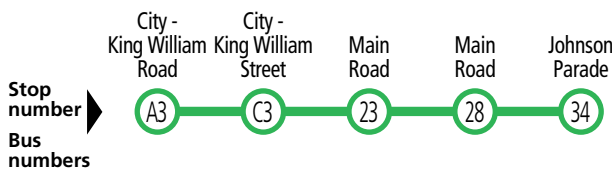

Monday to Friday					
PM	Bus numbers	City - King William Road	City - King William Street	Main Road	Johnson Parade
197x		4:55	4:59	*5:34	5:41
197x		5:10	5:14	*5:50	5:57

Explanations

197x services operate express (no pick up or set down) between stop K1 Pulteney Street, city and stop 23 Main Road, Belair then service stops 23, 26, 28 and 31 only to stop 34, Johnson Parade, Coromandel Station.