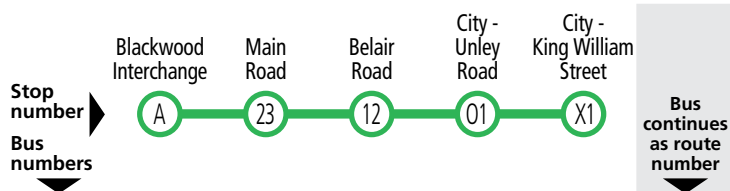

195, 196 Blackwood to city

Saturday, Sunday & public holidays

	Blackwood Interchange	Main Road	Belair Road	City - Unley Road	City - King William Street	Bus continues as route number	
AM	196	8:05	8:19	8:31	8:40	8:49	232
	195	8:59	9:15	9:27	9:39	9:49	232
	196	9:59	10:15	10:27	10:39	10:49	232
	195	10:59	11:15	11:27	11:39	11:49	232
PM	196	11:59	12:15	12:27	12:39	12:49	232
	195	12:59	1:15	1:27	1:39	1:49	232
	196	1:59	2:15	2:27	2:39	2:49	232
	195	2:59	3:15	3:27	3:39	3:49	232
	196	3:59	4:15	4:27	4:39	4:49	232
	195	5:00	5:16	5:28	5:39	5:49	232
	196	6:00	6:16	6:28	6:36	6:45	232

Bus continues to...

232 Port Dock Interchange