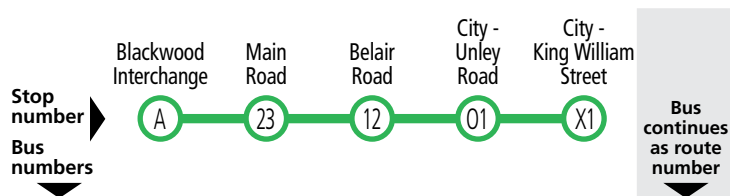

**197x** **Coromandel Station to city** via Main Road & Belair Road. Limited stop & Express service operates Monday–Friday.

**GO ZONE** Unley Road

Between stop 12 Belair Road and the city, catch buses 190, 195 and 196 approximately every 15 minutes between 7:30am and 6:30pm Monday to Friday and every 30 minutes at night, Saturday, Sunday and public holidays until 10pm.

## Monday to Friday

	Blackwood Interchange	Main Road	Belair Road	City - Unley Road	City - King William Street	Bus continues as route number	
AM	195	-	-	B5:59	6:07	6:16	230
	195	-	-	B6:29	6:37	6:46	232
	195	-	-	B6:43	6:51	7:00	230
	195	6:28	6:45	6:57	7:06	7:16	232
	196F	6:45	7:01	7:16	D	7:33	-
	195F	7:00	7:17	7:31	D	7:51	-
	196F	7:15	7:33	7:49	D	8:12	-
	195F	7:30	7:50	8:06	D	8:33	-
	196F	7:45	8:03	8:19	D	8:47	-
	195F	8:00	8:20	8:39	D	9:05	-
	196F	8:50	9:06	9:19	D	9:40	-
	195F	9:32	9:49	10:01	D	10:21	-
PM	196F	10:32	10:48	11:00	D	11:20	-
	195F	11:32	11:49	12:01	D	12:21	-
	196F	12:32	12:48	1:00	D	1:20	-
	195F	1:32	1:49	2:01	D	2:21	-
	196F	2:32	2:48	3:00	D	3:20	-
	196F	G3:35	3:54	4:08	D	4:28	-
	196F	4:10	4:26	4:39	D	5:00	-