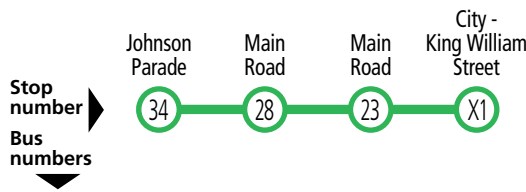

197x Coromandel Station to city

Monday to Friday

	Johnson Parade	Main Road	Main Road	City - King William Street	
AM	197x	7:35	7:40	7:45	8:21

Services may operate to a different timetable during the December to January school holidays. Visit the Adelaide Metro website during this period for full details.

Explanations

197x services depart from stop 34, Johnson Parade, Coromandel Station servicing limited stops (stops 31, 28, 26 and 23 Main Road, Belair), then operate express (no pick up or set down) to stop P1 Pulteney Street, city.