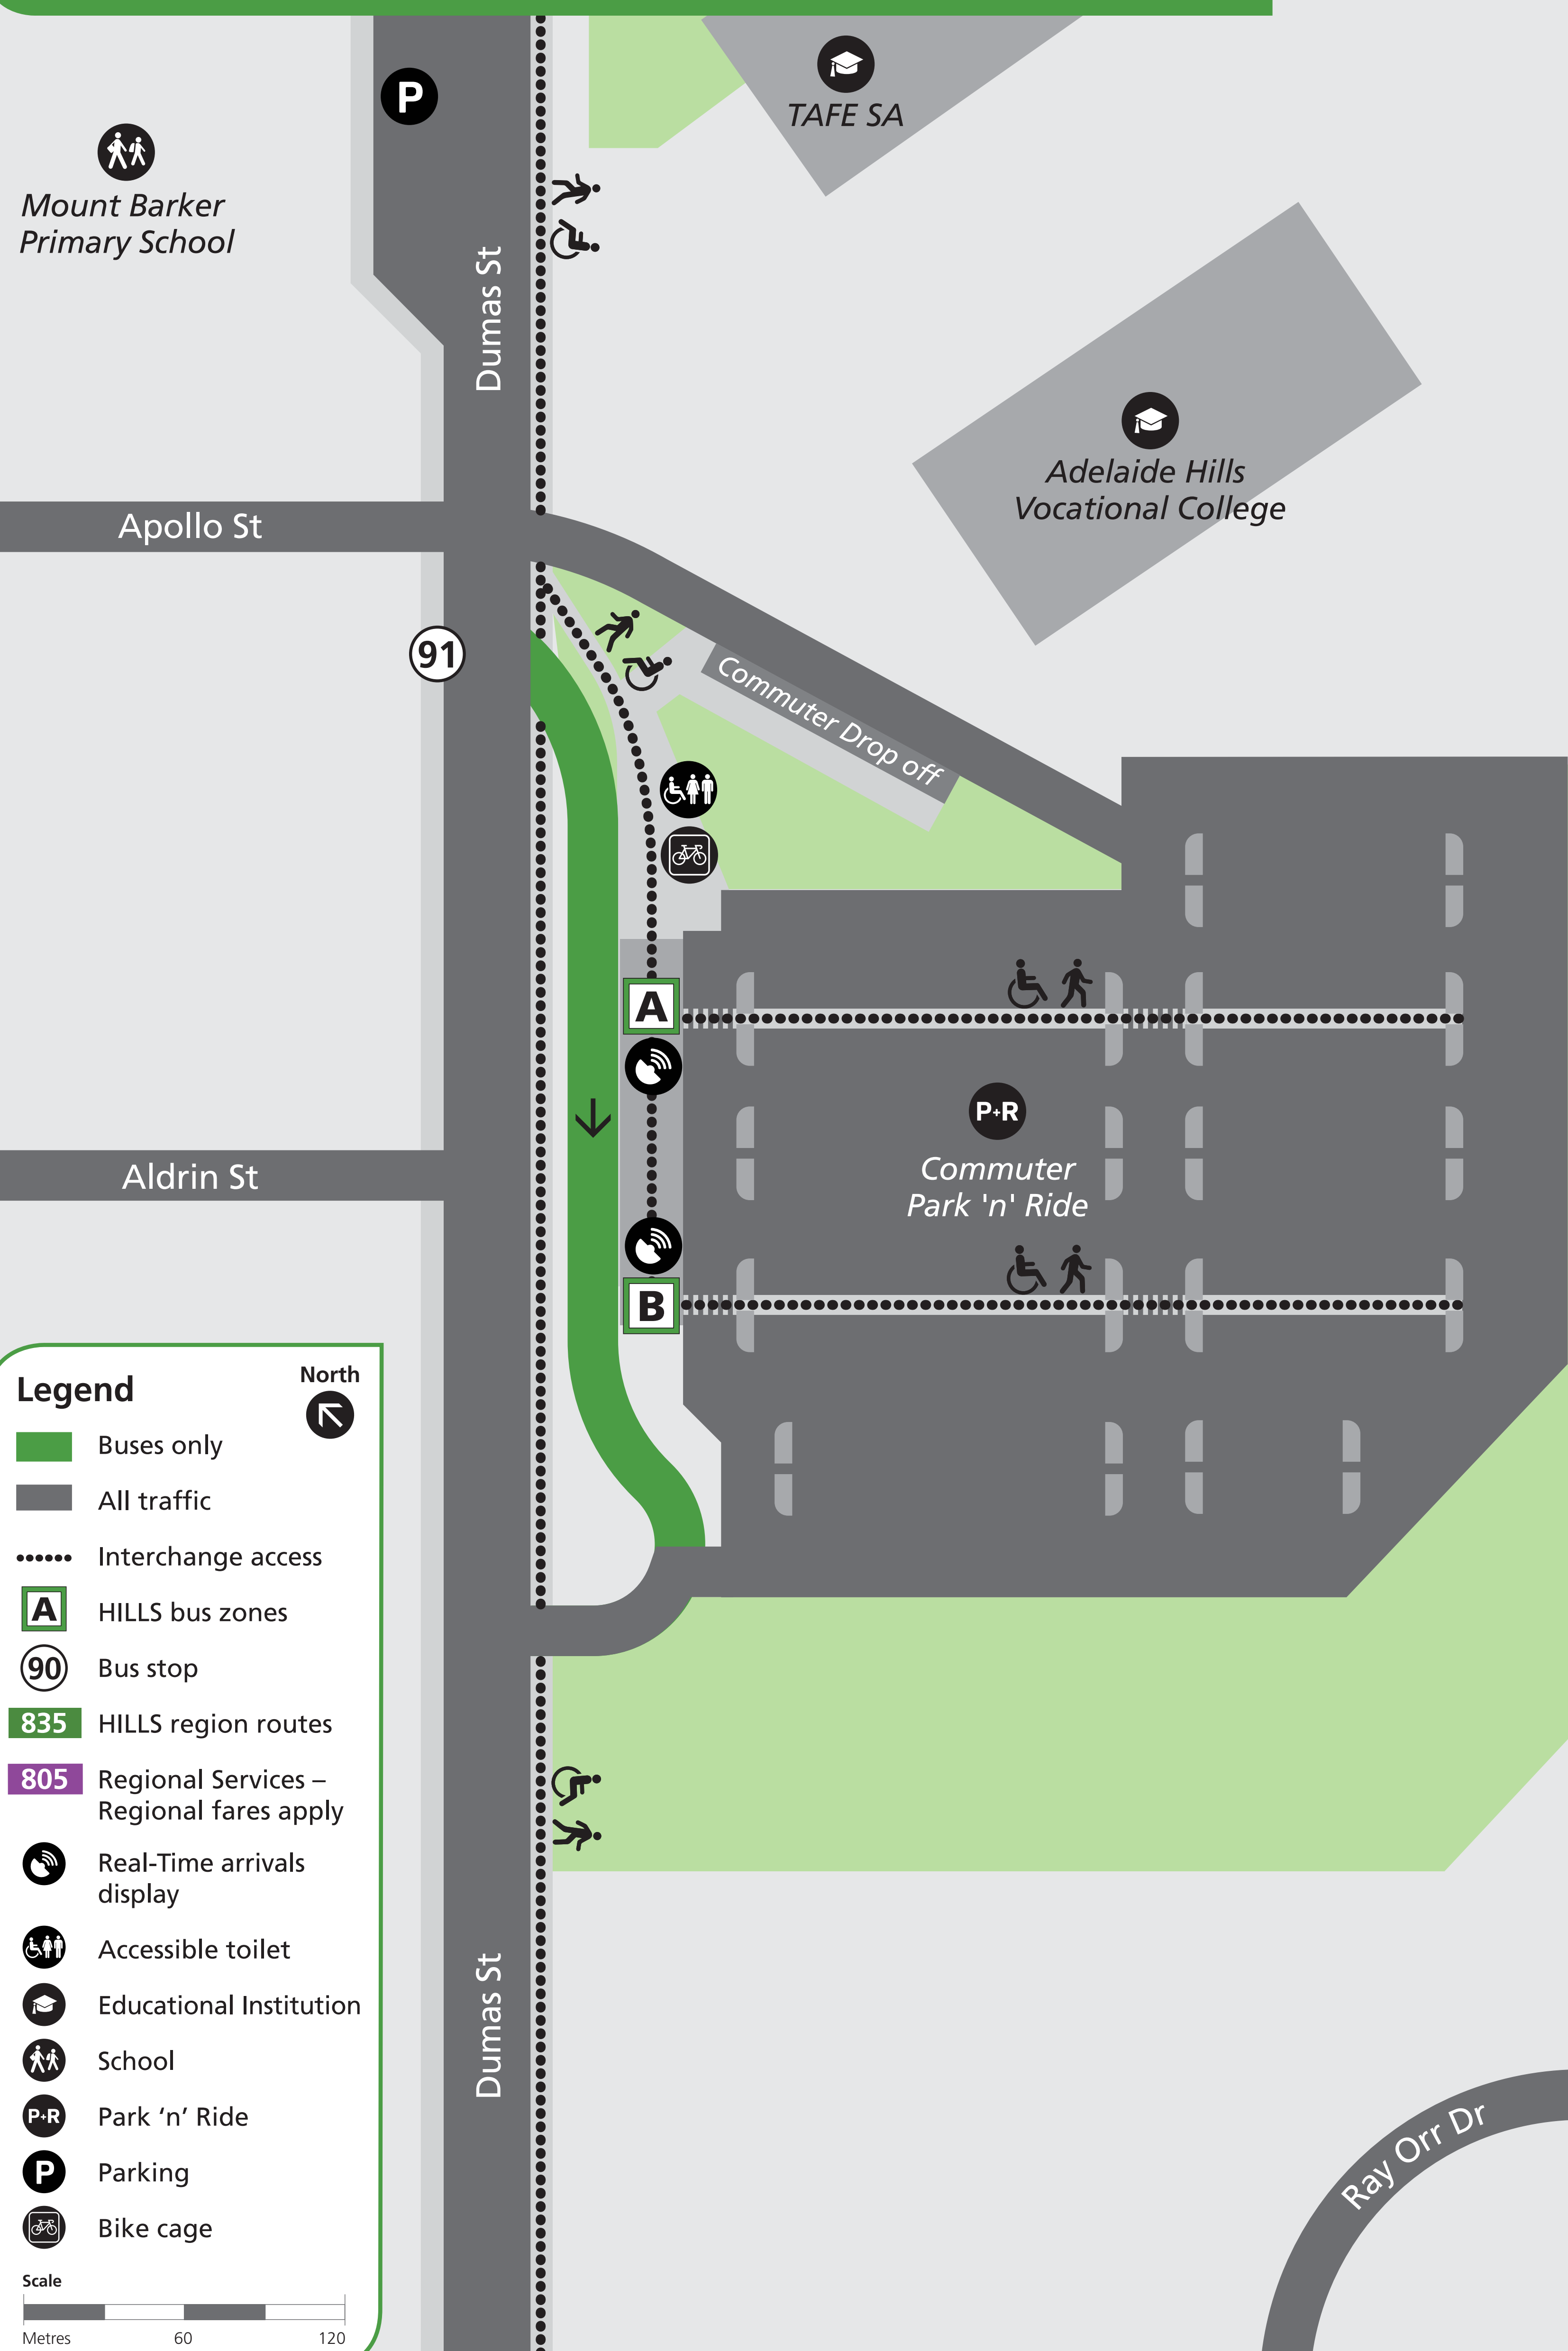

Mount Barker Dumas Street Park 'n' Ride

Legend

- Buses only
- All traffic
- Interchange access
- HILLS bus zones
- Bus stop
- HILLS region routes
- Regional Services – Regional fares apply
- Real-Time arrivals display
- Accessible toilet
- Educational Institution
- School
- Park 'n' Ride
- Parking
- Bike cage

Bus zone information

- Zone A**
- T800 T842** Designated stops to city via South Eastern Fwy
 - 801 N801** To city via Mount Barker Rd, Aldgate & South Eastern Fwy
 - 835 852 837** To Mount Barker - Dutton Road Park 'n' Ride
 - 842x** Express to city via South Eastern Fwy
 - 860F** To city via Mount Barker Rd & South Eastern Fwy

- Zone B**
- T800 N801 801 860F** To Mount Barker - Dutton Road Park 'n' Ride
 - 835** To Lobethal via Main St
 - 837 T842** To Nairne via Princes Hwy
 - 842x** Express to Nairne via Princes Hwy
 - 852 852** To Strathalbyn/Langhorne Creek via Adelaid Rd & Strathalbyn-Langhorne Creek Rd. **Regional service past stop 71 Wellington Rd, Mount Barker & Regional fares apply past this point.**
 - Regional Services – Regional fares apply**

Bus stop information

- Stop 91**
- 839** Mount Barker east Clockwise loop