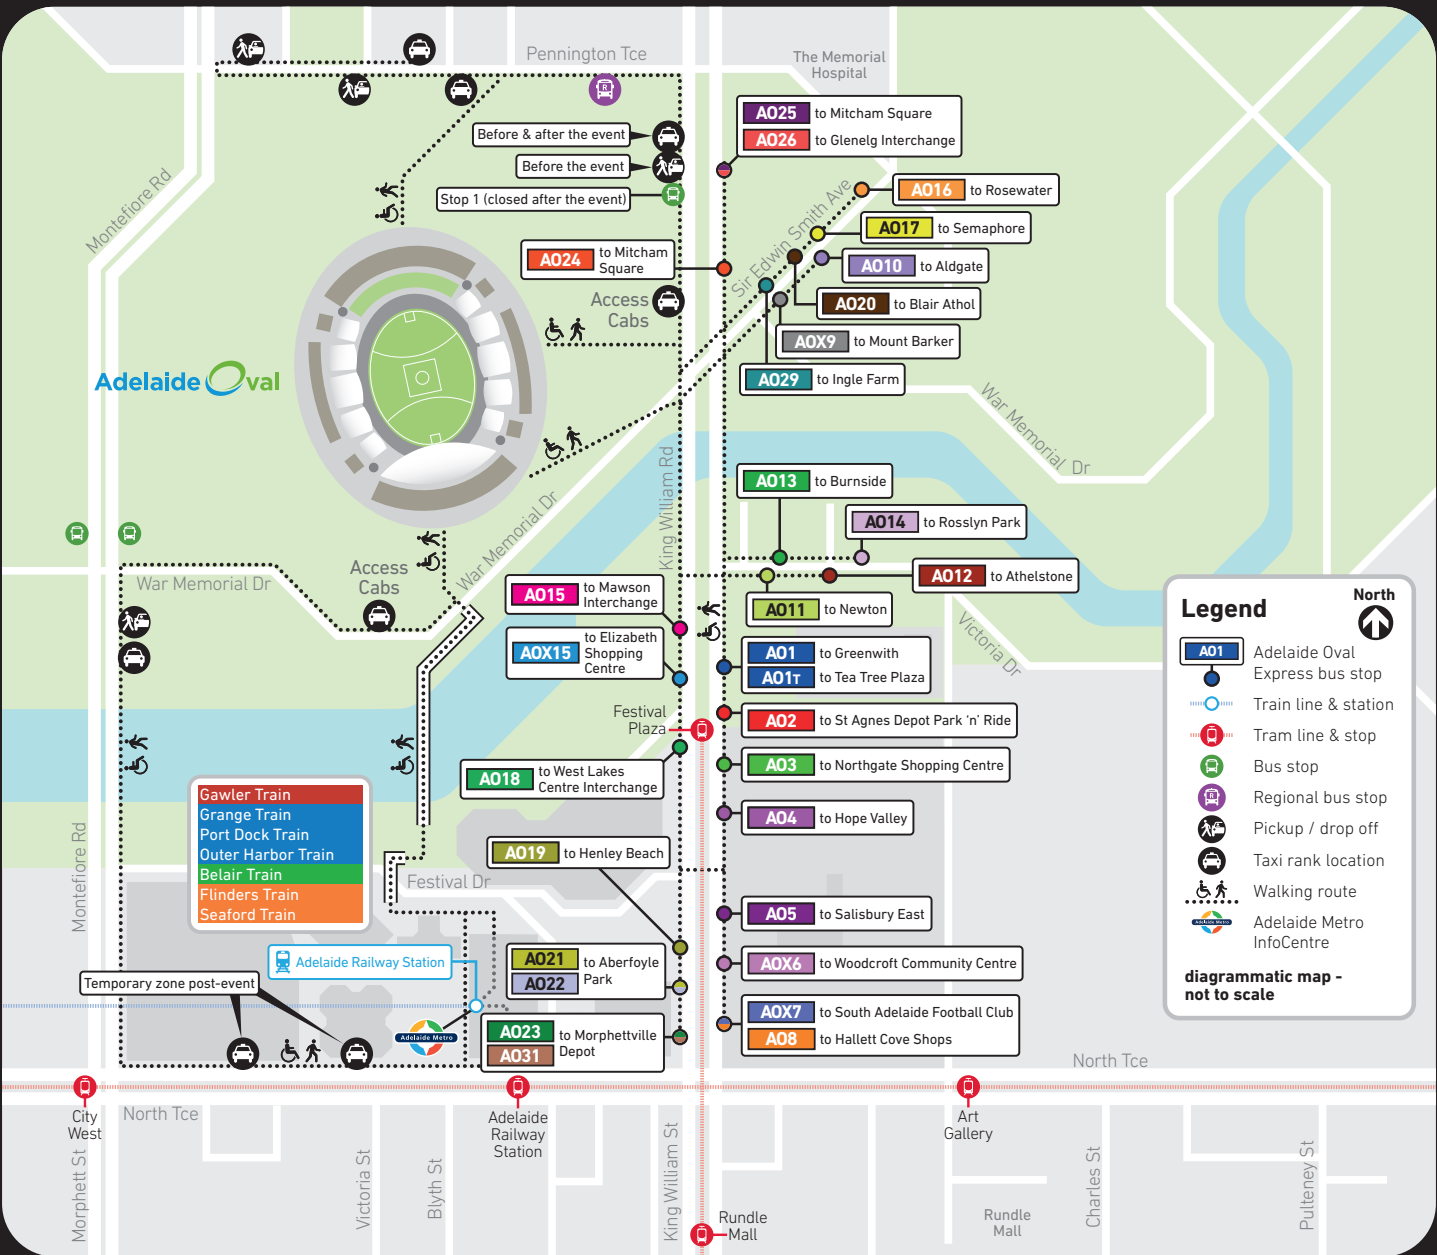

Adelaide Oval Interchange map

- Gawler Train
- Grange Train
- Port Dock Train
- Outer Harbor Train
- Belair Train
- Flinders Train
- Seaford Train

Legend

-  A01 Adelaide Oval
-  Express bus stop
-  Train line & station
-  Tram line & stop
-  Bus stop
-  Regional bus stop
-  Pickup / drop off
-  Taxi rank location
-  Walking route
-  Adelaide Metro InfoCentre

diagrammatic map - not to scale