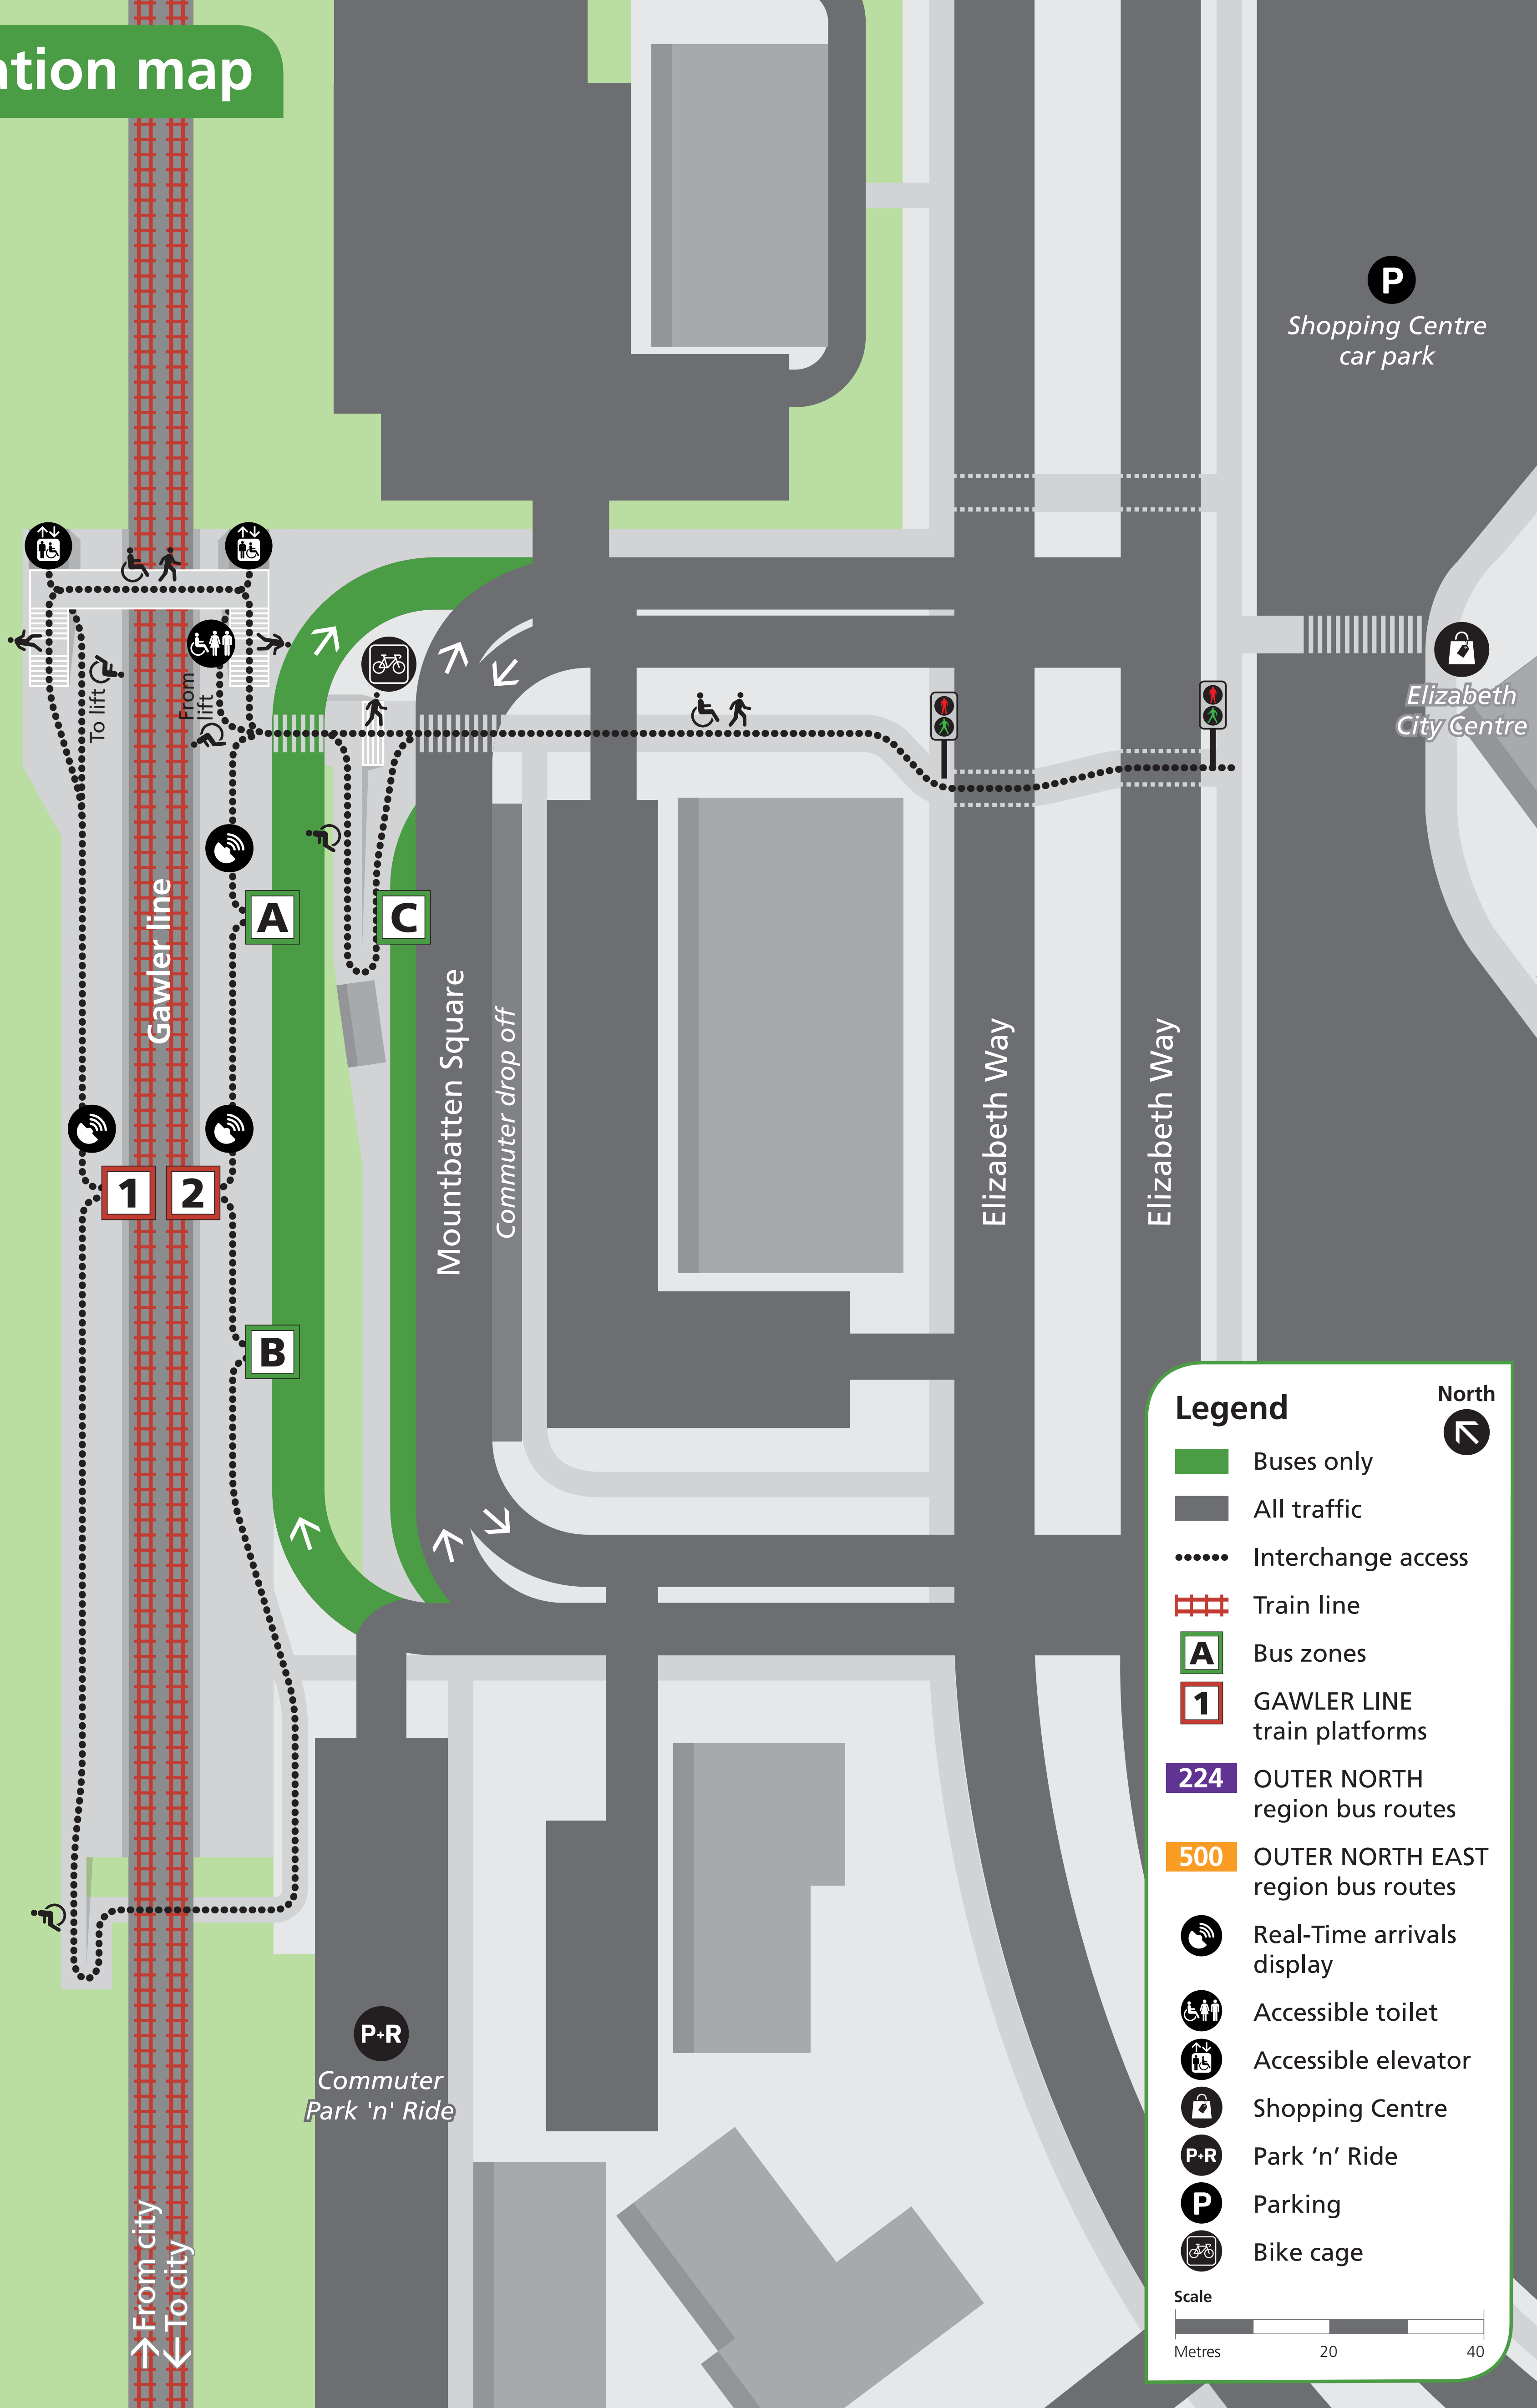

Elizabeth Station map

Bus zone information

Zone

A

440 To Munno Para Station via Smithfield Interchange

441 442 To Smithfield Interchange

443  Munno Para loop (Hail 'n' Ride service)
Provided it is safe to do so, the driver will set you down as requested, anywhere along the bus route.

400 To Salisbury North via Elizabeth Vale

430 To Salisbury Interchange via Hillbank
Monday to Saturday only

500 To city via O-Bahn
5am-8am Monday to Friday only

560 To Tea Tree Plaza Interchange via Salisbury Interchange

J1 To city via O-Bahn – continues to Adelaide Airport and Glenelg

Train platform information

Platf

1

Gawler To Gawler

Platf

2

Gawler To city

Legend

-  Buses only
-  All traffic
-  Interchange access
-  Train line
-  Bus zones
-  GAWLER LINE train platforms
-  OUTER NORTH region bus routes
-  OUTER NORTH EAST region bus routes
-  Real-Time arrivals display
-  Accessible toilet
-  Accessible elevator
-  Shopping Centre
-  Park 'n' Ride
-  Parking
-  Bike cage