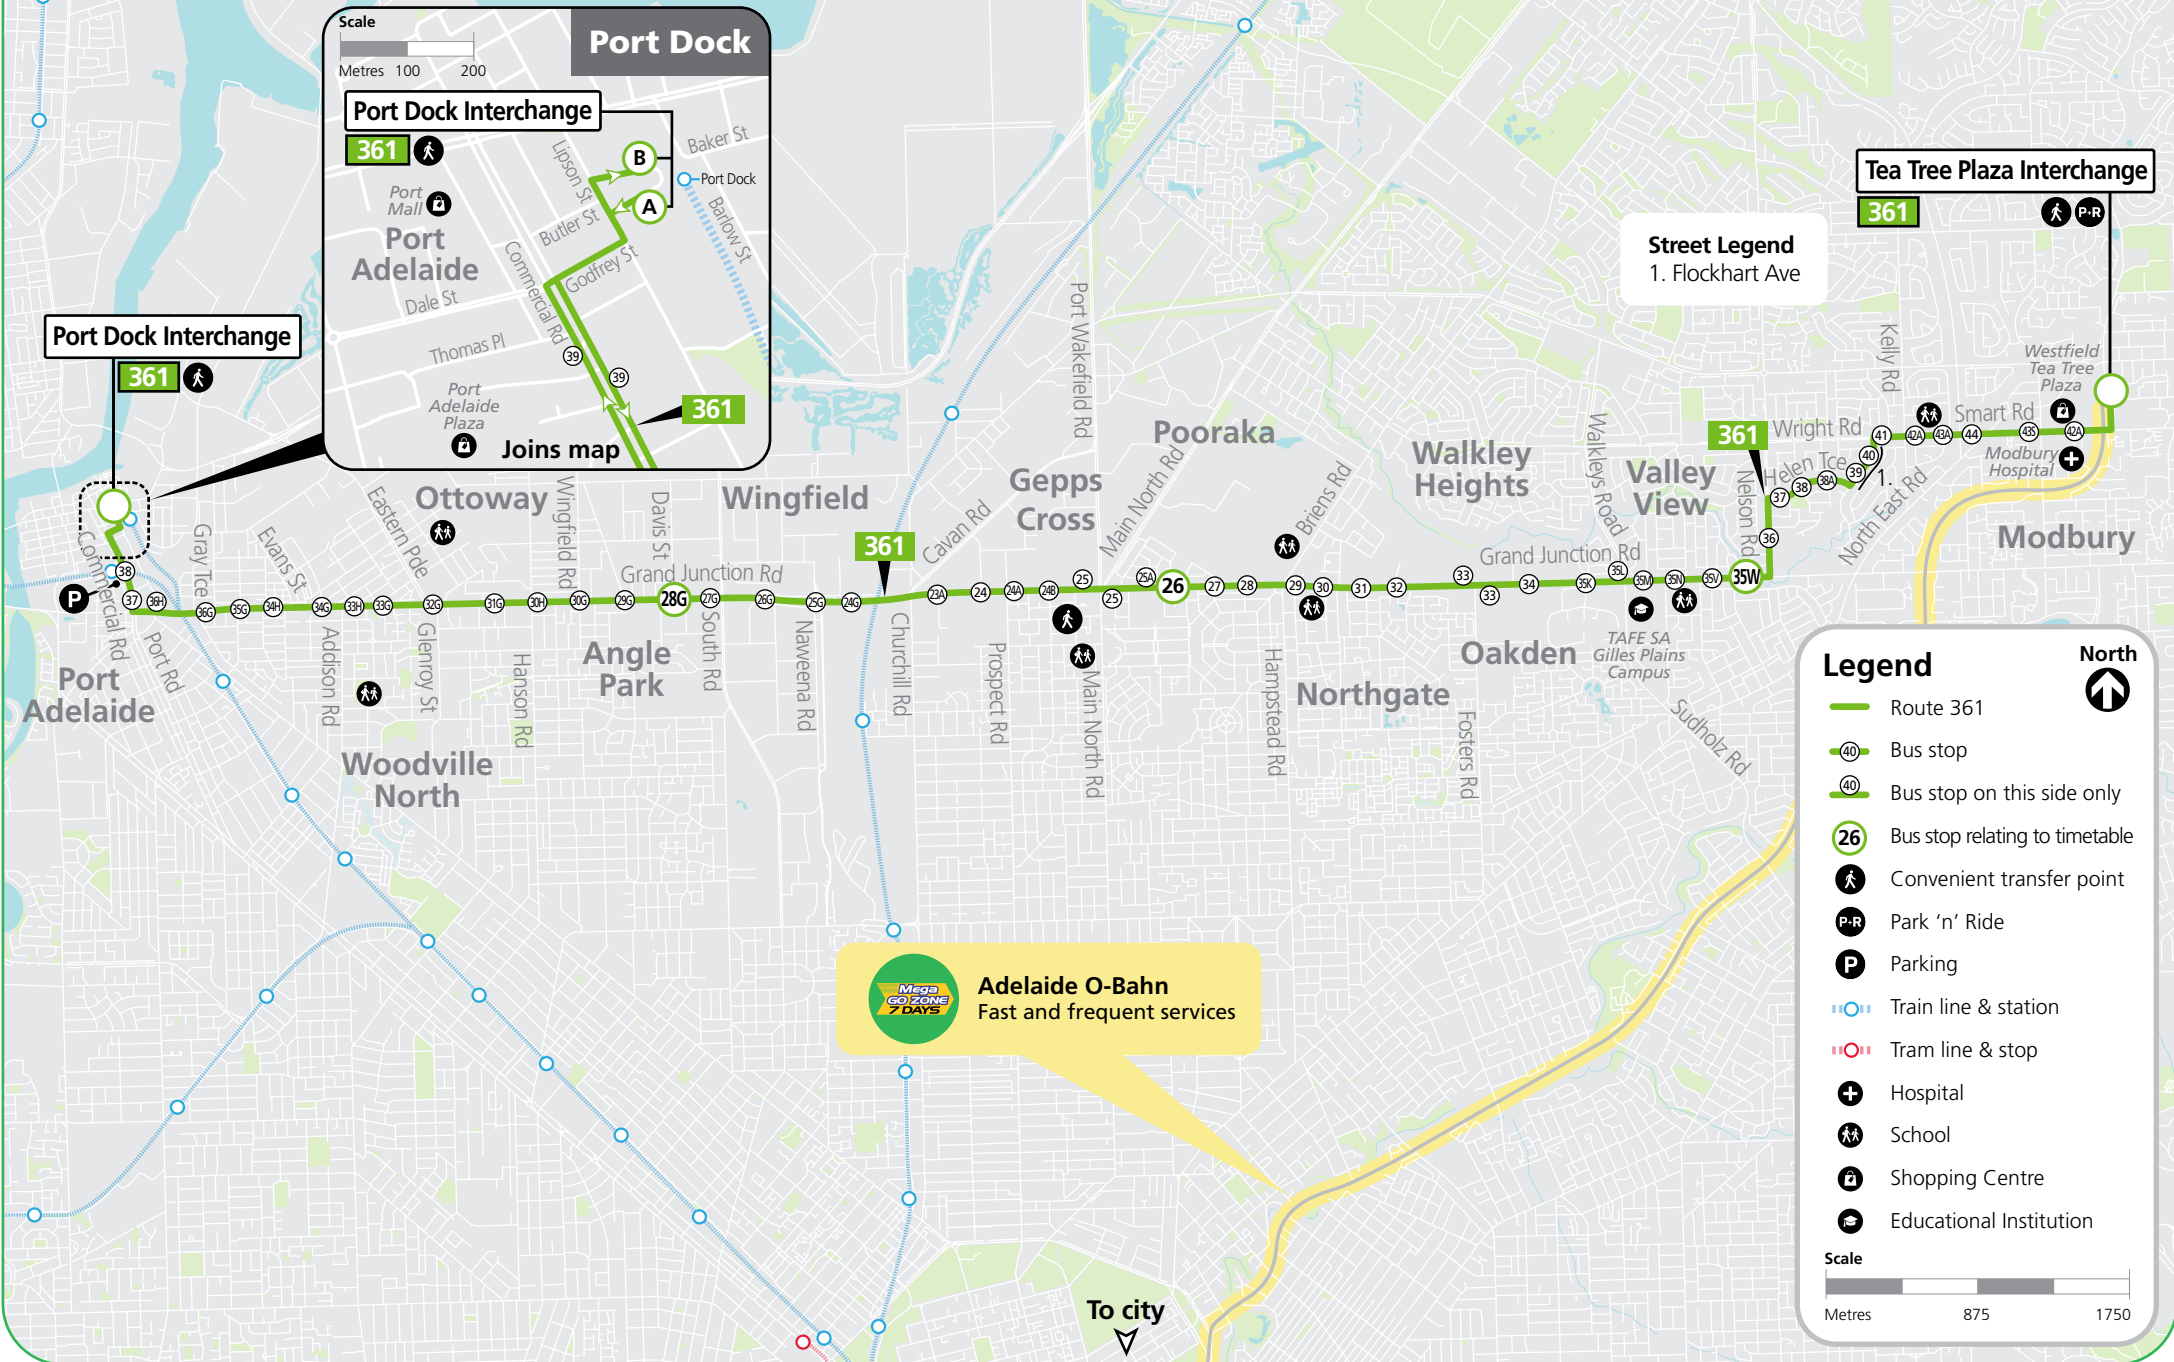

### Route descriptions

**361** Port Dock Interchange to Tea Tree Plaza Interchange via Grand Junction Road & Helen Terrace. Service operates 7 days.

Services may operate to a different timetable during the December to January school holidays. Visit the Adelaide Metro website during this period for full details.

# 361 Port Adelaide to Tea Tree Plaza