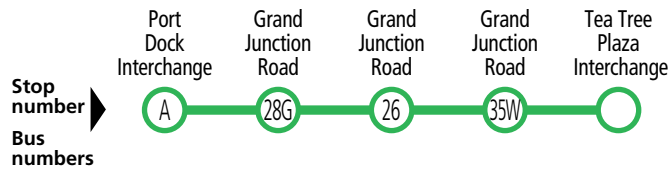

361 Port Adelaide to Tea Tree Plaza

Monday to Friday

AM	361	6:51	7:04	7:15	7:24	7:36
	361	7:14	7:27	7:38	7:48	8:01
PM	361	7:41	7:54	8:06	8:18	8:31
	361	8:14	8:27	8:39	8:50	9:04
	361	8:50	9:03	9:13	9:24	9:37
	361	9:20	9:33	9:42	9:52	10:05
	361	10:14	10:26	10:35	10:45	10:58
	361	11:14	11:26	11:35	11:45	11:58
	361	12:14	12:26	12:35	12:45	12:58
	361	1:14	1:26	1:35	1:45	1:58
	361	2:14	2:26	2:36	2:46	2:59
	361	3:17	3:30	3:41	3:53	4:06
361	3:57	4:10	4:24	4:35	4:48	
361	4:27	4:39	4:52	5:02	5:15	
361	4:57	5:09	5:22	5:32	5:45	
361	5:27	5:39	5:50	5:59	6:11	
361	6:25	6:35	6:44	6:52	7:04	

Services may operate to a different timetable during the December to January school holidays. Visit the Adelaide Metro website during this period for full details.