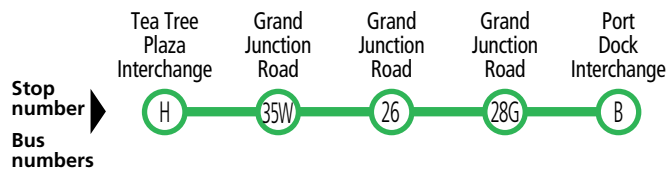

361 Tea Tree Plaza to Port Adelaide

Saturday only						
AM	361	7:37	7:47	7:56	8:04	8:18
	361	8:37	8:47	8:56	9:04	9:18
Saturday, Sunday & public holidays						
AM	361	9:34	9:45	9:54	10:03	10:18
	361	10:34	10:45	10:54	11:03	11:18
	361	11:34	11:45	11:54	12:03	12:18
PM	361	12:34	12:45	12:54	1:03	1:18
	361	1:34	1:45	1:54	2:03	2:18
	361	2:34	2:45	2:54	3:03	3:18
	361	3:34	3:45	3:54	4:03	4:18
	361	4:34	4:45	4:54	5:03	5:18
	361	5:34	5:44	5:53	6:01	6:15
	361	6:34	6:44	6:52	6:59	7:13

Adelaide O-Bahn
Catch fast and frequent services to and from the city at any O-Bahn Interchange.