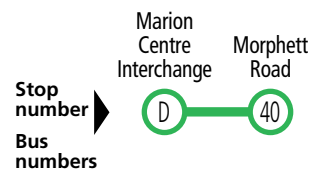

Saturday only			
AM	646	7:41	7:46
	646	8:33	8:38
Saturday, Sunday & public holidays			
AM	646	9:16	9:21
	646	10:16	10:21
	646	11:16	11:21
PM	646	12:16	12:21
	646	1:25	1:31
	646	2:25	2:31
	646	3:25	3:31
	646	4:25	4:31
	646	5:25	5:31
	646	6:24	6:30
	646	7:07	7:12
	646	8:02	8:07
	646	9:02	9:07
	646	10:02	10:07
	646	10:57	C11:02
646	11:27	C11:32	

Legend

C – Bus will travel to Seaview Downs via Seacombe Road setting down only via route 645 on request.