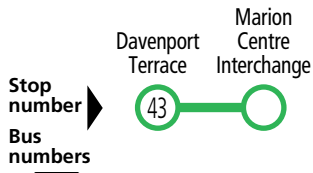

645 Seaview Downs to Marion Centre

Monday to Friday			
AM	645	5:30	5:39
	645	6:18	6:27
	645	6:48	6:57
	645	7:24	7:33
	645	7:46	7:56
	645	8:26	8:36
	645	8:47	8:58
	645	9:06	9:17
	645	9:24	9:34
	645	9:51	10:01
	645	10:21	10:31
	645	10:51	11:01
	645	11:21	11:31
	645	11:51	12:01
PM	645	12:21	12:31
	645	12:50	12:59
	645	1:20	1:29
	645	1:50	1:59
	645	2:20	2:29
	645	2:49	2:58
	645	3:22	3:34
	645	3:53	4:03
	645	4:24	4:34
	645	4:52	5:02
	645	5:23	5:33
	645	5:46	5:56
	645	6:17	6:26
	645	6:59	7:08
	645	7:42	7:51
	645	8:41	8:50
	645	9:41	9:50
	645	10:41	10:50