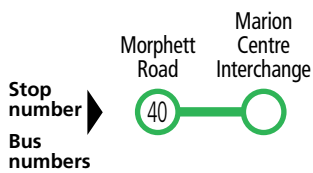

Saturday only			
AM	646	7:46	7:51
	646	8:39	8:44
Saturday, Sunday & public holidays			
AM	646	9:22	9:28
	646	10:22	10:28
	646	11:22	11:28
PM	646	12:22	12:28
	646	1:32	1:37
	646	2:32	2:37
	646	3:32	3:37
	646	4:32	4:37
	646	5:32	5:37
	646	6:31	6:36
	646	7:12	7:17
	646	8:07	8:12
	646	9:07	9:12
	646	10:07	10:12

Services may operate to a different timetable during the December to January school holidays. Visit the Adelaide Metro website during this period for full details.