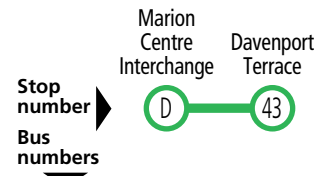

Saturday only			
AM	645	7:07	7:16
	645	7:56	8:05
	645	8:53	9:02
Saturday, Sunday & public holidays			
AM	645	9:38	9:47
	645	10:38	10:47
	645	11:38	11:47
PM	645	12:55	1:05
	645	1:55	2:05
	645	2:55	3:05
	645	3:55	4:05
	645	4:55	5:05
	645	5:55	6:05
	645	6:52	7:01
	645	7:32	7:41
	645	8:32	8:41
	645	9:32	9:41
	645	10:32	10:41

Services may operate to a different timetable during the December to January school holidays. Visit the Adelaide Metro website during this period for full details.