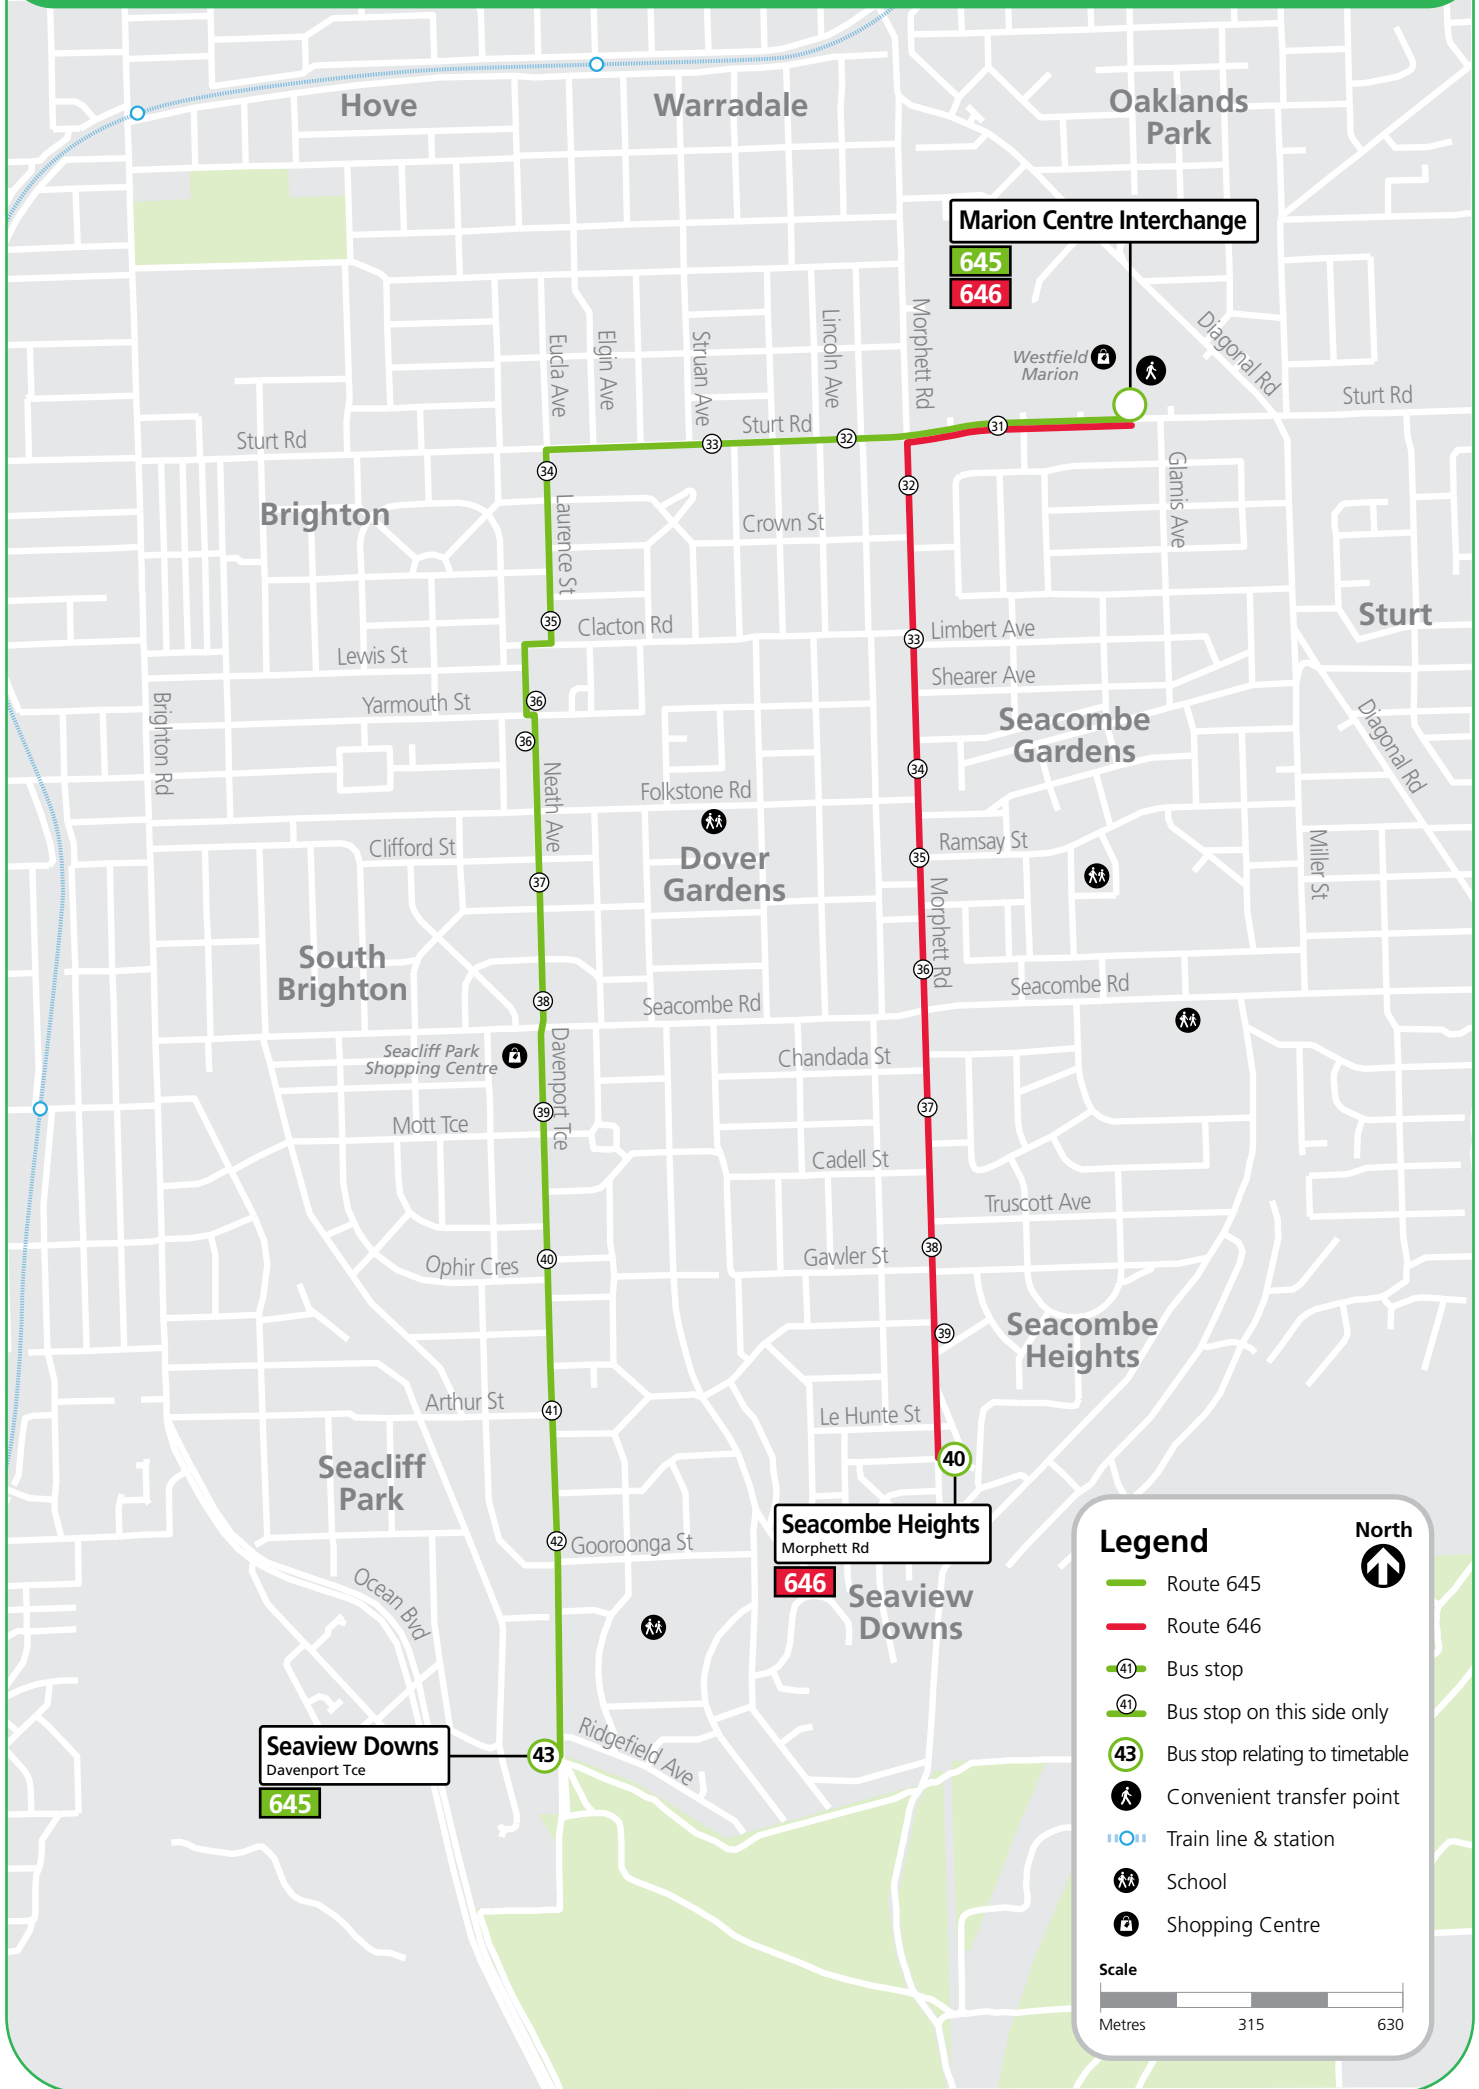

### Route descriptions

**645** Seaview Downs to Marion Centre Interchange via Davenport Terrace & Sturt Road. Service operates 7 days.

**646** Seacombe Heights to Marion Centre Interchange via Morphett Road & Sturt Road. Service operates 7 days.

Services may operate to a different timetable during the December to January school holidays. Visit the Adelaide Metro website during this period for full details.

 **645, 646** Seaview Downs & Seacombe Heights to Marion Centre

**Legend**

-  Route 645
-  Route 646
-  Bus stop
-  Bus stop on this side only
-  Bus stop relating to timetable
-  Convenient transfer point
-  Train line & station
-  School
-  Shopping Centre

**Scale**