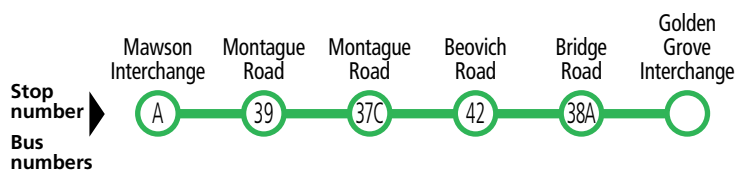

Explanations

Connections available at stop 37C
Montague Road, Ingle Farm
between routes 560 and 565.

565, 566 Mawson Lakes to Ingle Farm and Golden Grove

Saturday only

AM	565	8:24	*8:35	8:40	8:45	-	-
	566	9:34	9:45	-	-	9:50	10:05
	565	10:34	*10:45	10:50	10:55	-	-
	566	11:34	11:45	-	-	11:50	12:05
PM	565	12:34	*12:45	12:50	12:55	-	-
	566	1:34	1:45	-	-	1:50	2:05
	565	2:34	*2:45	2:50	2:55	-	-
	566	3:34	3:45	-	-	3:50	4:05
	565	4:34	*4:45	4:50	4:55	-	-
	566	5:34	5:45	-	-	5:50	6:05