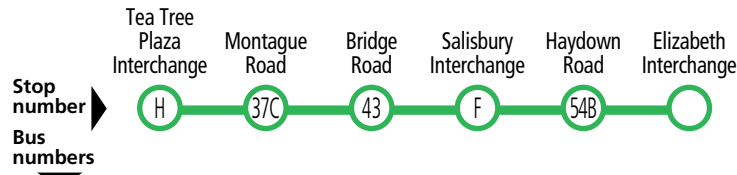

Legend

* – Times are approximate only. Bus does not have to wait until this time to depart stop.

Explanations

Connections available at stop 37C
Montague Road, Ingle Farm
between routes 560 and 565.

560 Tea Tree Plaza & Ingle Farm to Salisbury & Elizabeth

Monday to Friday

	560	6:13	6:26	6:35	6:48	6:59	7:11
AM	560	6:43	6:56	7:05	7:18	7:30	7:42
	560	7:13	7:26	7:35	7:49	8:01	8:15
	560	7:44	7:59	8:10	8:27	8:40	8:55
	560	8:30	8:45	8:56	9:11	9:23	9:38
	560	9:01	9:16	9:26	9:41	9:53	10:07
	560	9:31	9:46	9:56	10:11	10:23	10:37
	560	10:01	10:16	10:26	10:41	10:53	11:07
	560	10:31	10:46	10:56	11:11	11:23	11:37
	560	11:01	11:16	11:26	11:41	11:53	12:07
	560	11:31	11:46	11:56	12:11	12:23	12:37
PM	560	12:01	12:16	12:26	12:41	12:53	1:07
	560	12:31	12:46	12:56	1:11	1:23	1:37
	560	1:01	1:16	1:26	1:41	1:53	2:07
	560	1:31	1:46	1:56	2:11	2:23	2:37
	560	2:01	2:16	2:26	2:41	2:53	3:09
	560A	-	GW2:42	W2:52	W3:08	-	-
	560	2:31	2:46	2:56	3:11	3:24	3:39
	560	3:01	3:18	3:32	3:51	4:04	4:19
	560A	-	GV3:32	V3:42	V3:58	-	-
	560A	-	JS3:48	S3:57	S4:13	-	-
	560	3:31	3:48	3:59	4:15	4:28	4:43
	560	4:01	4:18	4:28	4:44	4:56	5:11
	560	4:31	4:48	4:58	5:13	5:25	5:40
	560	5:01	5:17	5:27	5:42	5:53	6:06
	560	5:21	5:37	5:48	6:02	6:13	6:26
	560	5:41	5:57	6:07	6:21	6:32	6:45
	560	6:11	6:26	6:35	6:48	6:58	7:10