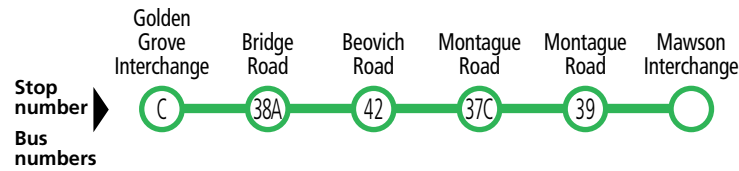

Explanations

Connections available at stop 37C Montague Road, Ingle Farm between routes 560 and 565.

560 Tea Tree Plaza to Elizabeth

Saturday only

AM	560	8:50	9:04	9:14	9:29	9:41	9:55
	560	9:49	10:04	10:14	10:29	10:41	10:55

Explanations

Connections available at stop 37C
Montague Road, Ingle Farm
between routes 560 and 565.

565, 566 Golden Grove & Ingle Farm to Mawson Lakes

Saturday only

AM	566	7:49	8:03	-	-	8:09	8:22
	565	-	-	8:59	9:04	*9:09	9:22
	566	9:49	10:03	-	-	10:09	10:22
	565	-	-	10:59	11:04	*11:09	11:22
	566	11:49	12:03	-	-	12:09	12:22
PM	565	-	-	12:59	1:04	*1:09	1:22
	566	1:49	2:03	-	-	2:09	2:22
	565	-	-	2:59	3:04	*3:09	3:22
	566	3:49	4:03	-	-	4:09	4:22
	565	-	-	4:59	5:04	*5:09	5:22