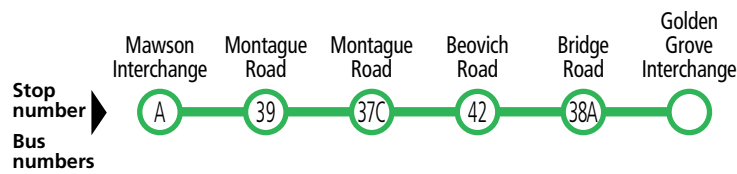

Services may operate to a different timetable during the December to January school holidays. Visit the Adelaide Metro website during this period for full details.

Legend

N – Time shown is at stop 38A Bridge Road, Ingle Farm. Bus continues to Kildare College on school days only.

Explanations

Connections available at stop 37C Montague Road, Ingle Farm between routes 560 and 565.

565, 566 Mawson Lakes to Ingle Farm and Golden Grove

Monday to Friday							
AM	566	7:45	8:00	-	-	8:05	8:24
	566	8:15	8:30	-	-	8:35	8:52
	565	8:45	*8:58	9:04	9:09	-	-
	566	9:15	9:28	-	-	9:33	9:49
	565	9:45	*9:58	10:04	10:09	-	-
	566	10:15	10:28	-	-	10:33	10:49
	565	10:45	*10:58	11:04	11:09	-	-
	566	11:15	11:28	-	-	11:33	11:49
	565	11:45	*11:58	12:04	12:09	-	-
	566	12:15	12:28	-	-	12:33	12:49
PM	565	12:45	* 12:58	1:04	1:09	-	-
	566	1:15	1:28	-	-	1:33	1:49
	565	1:45	* 1:58	2:04	2:09	-	-
	566	2:15	2:28	-	-	2:33	2:49
	565	2:45	* 2:58	3:04	3:09	-	-
	566	3:15	3:29	-	-	3:34	3:51
	565	3:45	* 3:59	4:05	4:10	-	-
	566	4:15	4:29	-	-	4:34	4:51
	565	4:45	* 4:59	5:05	5:10	-	-