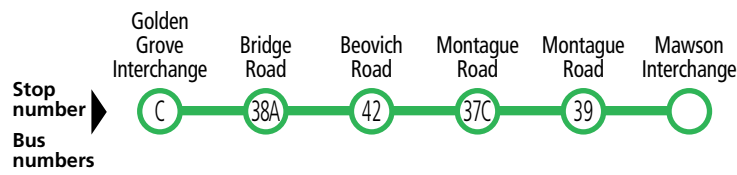

Services may operate to a different timetable during the December to January school holidays. Visit the Adelaide Metro website during this period for full details.

Legend

- G** – Time shown is at stop 38A Bridge Road, Ingle Farm. Service departs Roma Mitchell Secondary College 7 minutes prior to the time shown.
- J** – Time shown is at stop 38A Bridge Road, Ingle Farm. Service departs from Kildare College at 3:30pm.
- S** – School days only.
- V** – Bus operates Wednesdays, school days only.
- W** – Bus operates school days only, except Wednesdays.

Explanations

Connections available at stop 37C Montague Road, Ingle Farm between routes 560 and 565.

565, 566 Golden Grove & Ingle Farm to Mawson Lakes

Monday to Friday

	565	-	-	7:54	7:59	*8:05	8:20
AM	566	8:14	8:31	-	-	8:37	8:52
	565	-	-	8:40	8:45	*8:51	9:06
	566	8:44	9:01	-	-	9:07	9:22
	565	-	-	9:11	9:16	*9:23	9:36
	566	9:31	9:47	-	-	9:53	10:06
	565	-	-	10:11	10:16	*10:23	10:36
	566	10:31	10:47	-	-	10:53	11:06
	565	-	-	11:11	11:16	*11:23	11:36
	566	11:31	11:47	-	-	11:53	12:06
	PM	565	-	-	12:11	12:16	*12:23
566		12:31	12:47	-	-	12:53	1:06
565		-	-	1:11	1:16	*1:23	1:36
566		1:31	1:47	-	-	1:53	2:06
565		-	-	2:11	2:16	*2:23	2:36
566		2:30	2:46	-	-	2:53	3:06
565		-	-	3:12	3:18	*3:25	3:41
566		3:33	3:53	-	-	4:01	4:15
565		-	-	4:13	4:18	*4:24	4:39
566		4:27	4:44	-	-	4:51	5:06
565		-	-	5:12	5:17	*5:24	5:39
566		5:02	5:18	-	-	5:25	5:40
565		-	-	5:52	5:57	*6:04	6:19