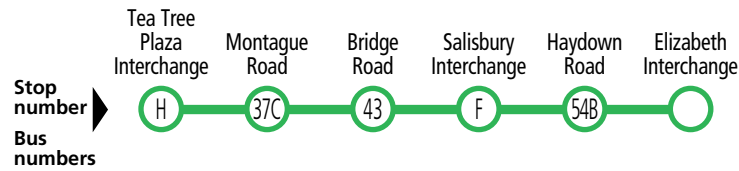

Explanations

Connections available at stop 37C Montague Road, Ingle Farm between routes 560 and 565.

565, 566 Golden Grove & Ingle Farm to Mawson Lakes

Monday to Friday

	565	-	-	7:54	7:59	*8:05	8:20
AM	566	8:14	8:31	-	-	8:37	8:52
	565	-	-	8:40	8:45	*8:51	9:06
	566	8:44	9:01	-	-	9:07	9:22
	565	-	-	9:11	9:16	*9:23	9:36
	566	9:31	9:47	-	-	9:53	10:06
	565	-	-	10:11	10:16	*10:23	10:36
	566	10:31	10:47	-	-	10:53	11:06
	565	-	-	11:11	11:16	*11:23	11:36
	566	11:31	11:47	-	-	11:53	12:06
	PM	565	-	-	12:11	12:16	*12:23
566		12:31	12:47	-	-	12:53	1:06
565		-	-	1:11	1:16	*1:23	1:36
566		1:31	1:47	-	-	1:53	2:06
565		-	-	2:11	2:16	*2:23	2:36
566		2:30	2:46	-	-	2:53	3:06
565		-	-	3:12	3:18	*3:25	3:41
566		3:33	3:53	-	-	4:01	4:15
565		-	-	4:13	4:18	*4:24	4:39
566		4:27	4:44	-	-	4:51	5:06
565		-	-	5:12	5:17	*5:24	5:39
566		5:02	5:18	-	-	5:25	5:40
565		-	-	5:52	5:57	*6:04	6:19

Explanations

Connections available at stop 37C Montague Road, Ingle Farm between routes 560 and 565.

560 Tea Tree Plaza to Elizabeth

Saturday only

AM	560	8:50	9:04	9:14	9:29	9:41	9:55
	560	9:49	10:04	10:14	10:29	10:41	10:55