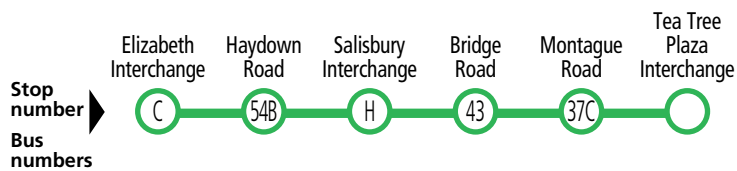

Explanations

Connections available at stop 37C Montague Road, Ingle Farm between routes 560 and 565.

560 Elizabeth to Tea Tree Plaza

Saturday only

AM	560	7:55	8:07	8:17	8:30	8:40	8:56
	560	9:01	9:14	9:25	9:39	9:50	10:06