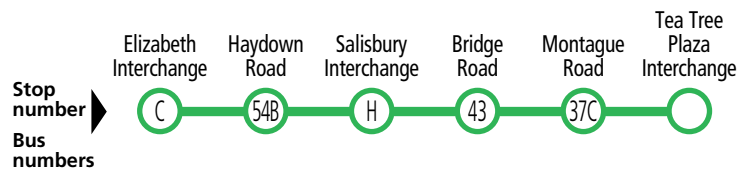

560 Elizabeth Interchange to Tea Tree Plaza Interchange
via Lyell McEwin Hospital, Salisbury Interchange & Ingle Farm. Service operates 7 days.
560A - terminates at Salisbury Interchange.
560B - Salisbury Interchange to stop 38A Bridge Road, Ingle Farm.

565 Mawson Interchange to Ingle Farm
via Montague Road. Service operates Monday-Saturday.

566 Mawson Interchange to Golden Grove Interchange
via Montague Road & Wynn Vale Drive. Service operates Monday-Saturday.

Services may operate to a different timetable during the December to January school holidays. Visit the Adelaide Metro website during this period for full details.

560 Elizabeth & Salisbury to Ingle Farm & Tea Tree Plaza