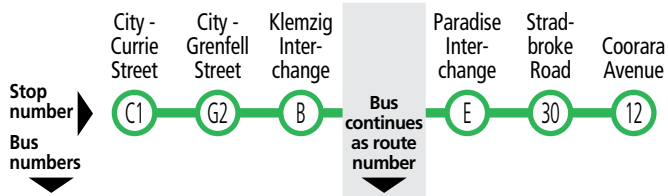

530 City to Firlie via O-Bahn & Paradise

N30 City to West Lakes

Monday to Friday

PM	530	4:22	4:27	4:37	X30	4:41	4:53	5:07
	530	4:52	4:57	5:07	X30	5:11	5:24	5:38
	530	5:06	5:12	5:22	X30	5:26	5:40	5:54
	530	5:21	5:27	5:37	X30	5:41	5:55	6:09
	530	5:34	5:39	5:49	H30	5:53	6:05	6:18
	530	5:50	5:55	6:05	H30	6:09	6:20	6:33

Saturday PM-Sunday AM

AM	N30	12:45	12:52	*1:01	1:06	1:11	1:15	1:22
	N30	1:45	1:52	*2:01	2:06	2:11	2:15	2:22
	N30	2:45	2:52	*3:01	3:06	3:11	3:15	3:22
	N30	3:45	3:52	*4:01	4:06	4:11	4:15	4:22
	N30	4:45	4:52	*5:01	5:06	5:11	5:15	5:22

Explanations

Limited timetable shown for route H30, See full H30-X30 timetable for more details.

Buses continue to...

H30, X30 West Lakes Centre Interchange

Services may operate to a different timetable during the December to January school holidays. Visit the Adelaide Metro website during this period for full details.

Legend

* - Times are approximate only. Bus does not have to wait until this time to depart stop.