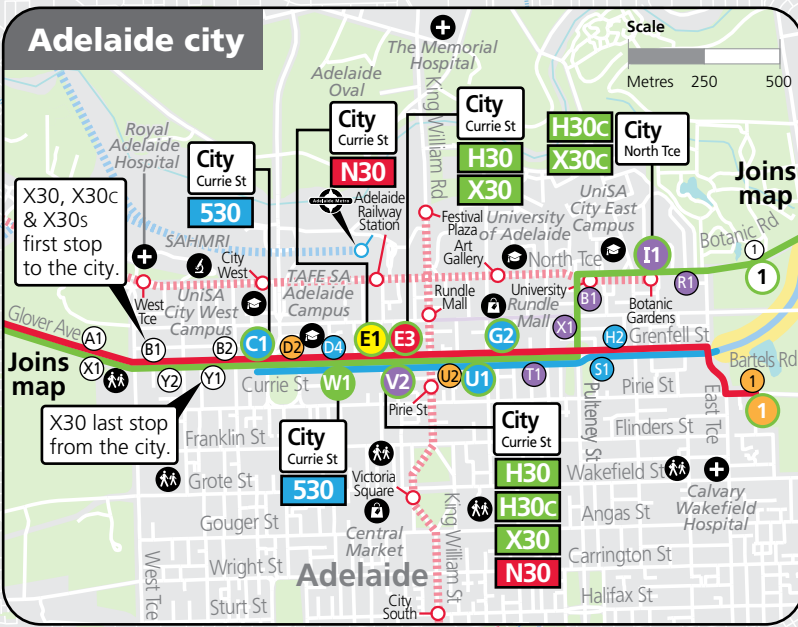

H30, X30, 530, N30 West Lakes to city, Rostrevor & Paradise

1. **City bus stop legend**
2. City bus stop serviced by N30 route only.
   - City bus stop **not** serviced by 530 route.
   - City bus stop serviced by 530 route.
   - City bus stop **not** serviced by 530 & N30 routes.
   - City bus stop serviced by 530, N30 & terminating routes only.

H30 & H30s buses from the city will not service stop 3 North Tce between 4pm-6pm Monday to Friday.

Legend

- Route H30
- Route N30
- Route 530
- Bus stop
- Bus stop on this side only
- Bus stop relating to timetable
- After Midnight key bus stop
- Convenient transfer point
- P-R Park 'n' Ride
- Train line & station
- Tram line & stop
- Hospital
- School
- Shopping Centre
- Educational Institution
- Medical research precinct
- Adelaide Metro InfoCentre

North ↑

GO ZONE Henley Beach Road

GO ZONE Magill Road/Coorara Avenue