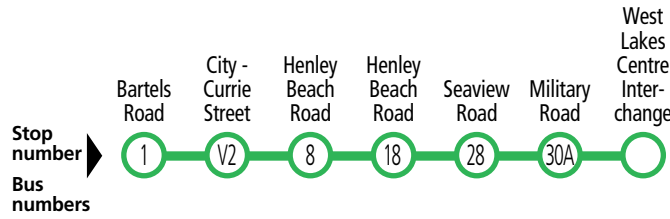

530 City to Firlie via O-Bahn & Paradise

N30 City to West Lakes

Monday to Friday

PM	530	4:22	4:27	4:37	X30	4:41	4:53	5:07
	530	4:52	4:57	5:07	X30	5:11	5:24	5:38
	530	5:06	5:12	5:22	X30	5:26	5:40	5:54
	530	5:21	5:27	5:37	X30	5:41	5:55	6:09
	530	5:34	5:39	5:49	H30	5:53	6:05	6:18
	530	5:50	5:55	6:05	H30	6:09	6:20	6:33

Saturday PM-Sunday AM

AM	N30	12:45	12:52	*1:01	1:06	1:11	1:15	1:22
	N30	1:45	1:52	*2:01	2:06	2:11	2:15	2:22
	N30	2:45	2:52	*3:01	3:06	3:11	3:15	3:22
	N30	3:45	3:52	*4:01	4:06	4:11	4:15	4:22
	N30	4:45	4:52	*5:01	5:06	5:11	5:15	5:22

Explanations

Limited timetable shown for route H30, See full H30-X30 timetable for more details.

Buses continue to...

H30, X30 West Lakes Centre Interchange

Services may operate to a different timetable during the December to January school holidays. Visit the Adelaide Metro website during this period for full details.

Legend

* - Times are approximate only. Bus does not have to wait until this time to depart stop.