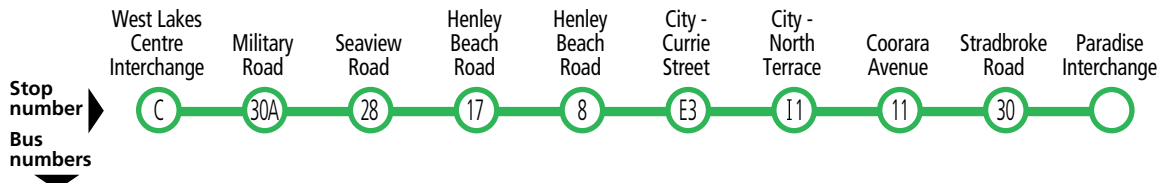

H30 West Lakes to city, Rostrevor & Paradise

Saturday only

AM	H30	6:11	6:18	6:22	6:29	6:34	6:45	6:51	*6:59	7:11	7:22
	H30s	6:40	6:47	6:52	6:59	7:04	7:15	7:21	*7:30	7:43	-
	H30	7:10	7:17	7:22	7:29	7:34	7:46	7:52	*8:01	8:14	8:25

Saturday, Sunday & public holidays

AM	H30s	7:40	7:47	7:52	7:59	8:04	8:16	8:22	*8:31	8:44	-
	H30	8:08	8:15	8:20	8:27	8:34	8:46	8:53	*9:03	9:17	9:28
	H30s	8:35	8:43	8:49	8:57	9:04	9:16	9:23	*9:33	9:47	-
	H30	9:03	9:12	9:18	9:26	9:34	9:47	9:55	*10:06	10:20	10:31
	H30s	9:33	9:42	9:48	9:56	10:04	10:18	10:26	*10:37	10:51	-
	H30	10:03	10:12	10:18	10:26	10:34	10:48	10:56	*11:07	11:21	11:32
	H30s	10:33	10:42	10:48	10:56	11:04	11:18	11:26	*11:37	11:51	-
	H30	11:03	11:12	11:18	11:26	11:34	11:48	11:56	*12:07	12:21	12:32
	H30s	11:33	11:42	11:48	11:56	12:04	12:18	12:26	*12:37	12:51	-
PM	H30	12:03	12:12	12:18	12:26	12:34	12:48	12:56	*1:07	1:21	1:32
	H30s	12:33	12:42	12:48	12:56	1:04	1:18	1:26	*1:37	1:51	-
	H30	1:03	1:12	1:18	1:26	1:34	1:48	1:56	*2:07	2:21	2:32
	H30s	1:33	1:42	1:48	1:56	2:04	2:18	2:26	*2:37	2:51	-
	H30	2:03	2:12	2:18	2:26	2:34	2:48	2:56	*3:07	3:21	3:32
	H30s	2:33	2:42	2:48	2:56	3:04	3:18	3:26	*3:37	3:51	-
	H30	3:03	3:12	3:18	3:26	3:34	3:48	3:56	*4:07	4:21	4:32
	H30s	3:33	3:42	3:48	3:56	4:04	4:18	4:26	*4:37	4:51	-
	H30	4:03	4:12	4:18	4:26	4:34	4:48	4:56	*5:07	5:21	5:32
	H30s	4:33	4:42	4:48	4:56	5:04	5:18	5:26	*5:37	5:51	-
	H30	5:03	5:12	5:18	5:26	5:34	5:47	5:54	*6:05	6:18	6:29
	H30s	5:33	5:41	5:47	5:55	6:02	6:15	6:22	*6:33	6:46	-
	H30	6:06	6:14	6:20	6:28	6:35	6:47	6:54	*7:05	7:18	7:29
	H30c	6:41	6:49	6:55	7:02	7:09	7:20	7:27	-	-	-
	H30	7:11	7:19	7:25	7:32	7:37	7:48	7:55	*8:05	8:17	8:28
	H30c	7:41	7:49	7:55	8:02	8:07	8:18	8:25	-	-	-
	H30	8:11	8:19	8:25	8:32	8:37	8:48	8:55	*9:05	9:17	9:28
	H30c	8:41	8:49	8:55	9:02	9:07	9:18	9:25	-	-	-
	H30	9:11	9:19	9:25	9:32	9:37	9:48	9:55	*10:05	10:17	10:28
	H30c	9:41	9:49	9:55	10:02	10:07	10:18	10:25	-	-	-
	H30	10:11	10:19	10:25	10:32	10:37	10:48	10:55	*11:05	11:17	11:28
	H30c	10:41	10:49	10:54	11:01	11:06	11:17	11:24	-	-	-
	H30	11:11	11:19	11:24	11:31	11:36	11:47	11:54	*12:04	12:15	12:24

Legend

* - Times are approximate only. Bus does not have to wait until this time to depart stop.