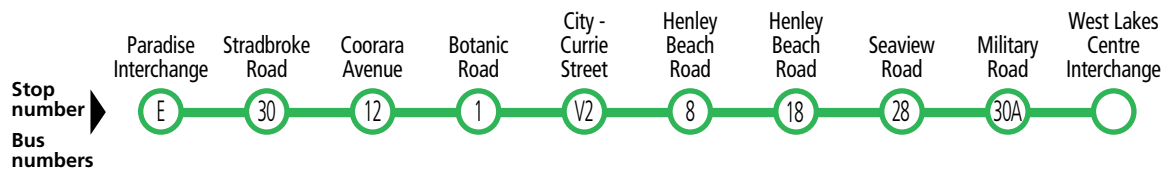

H30, X30 Paradise & Rostrevor to city & West Lakes

Monday to Friday