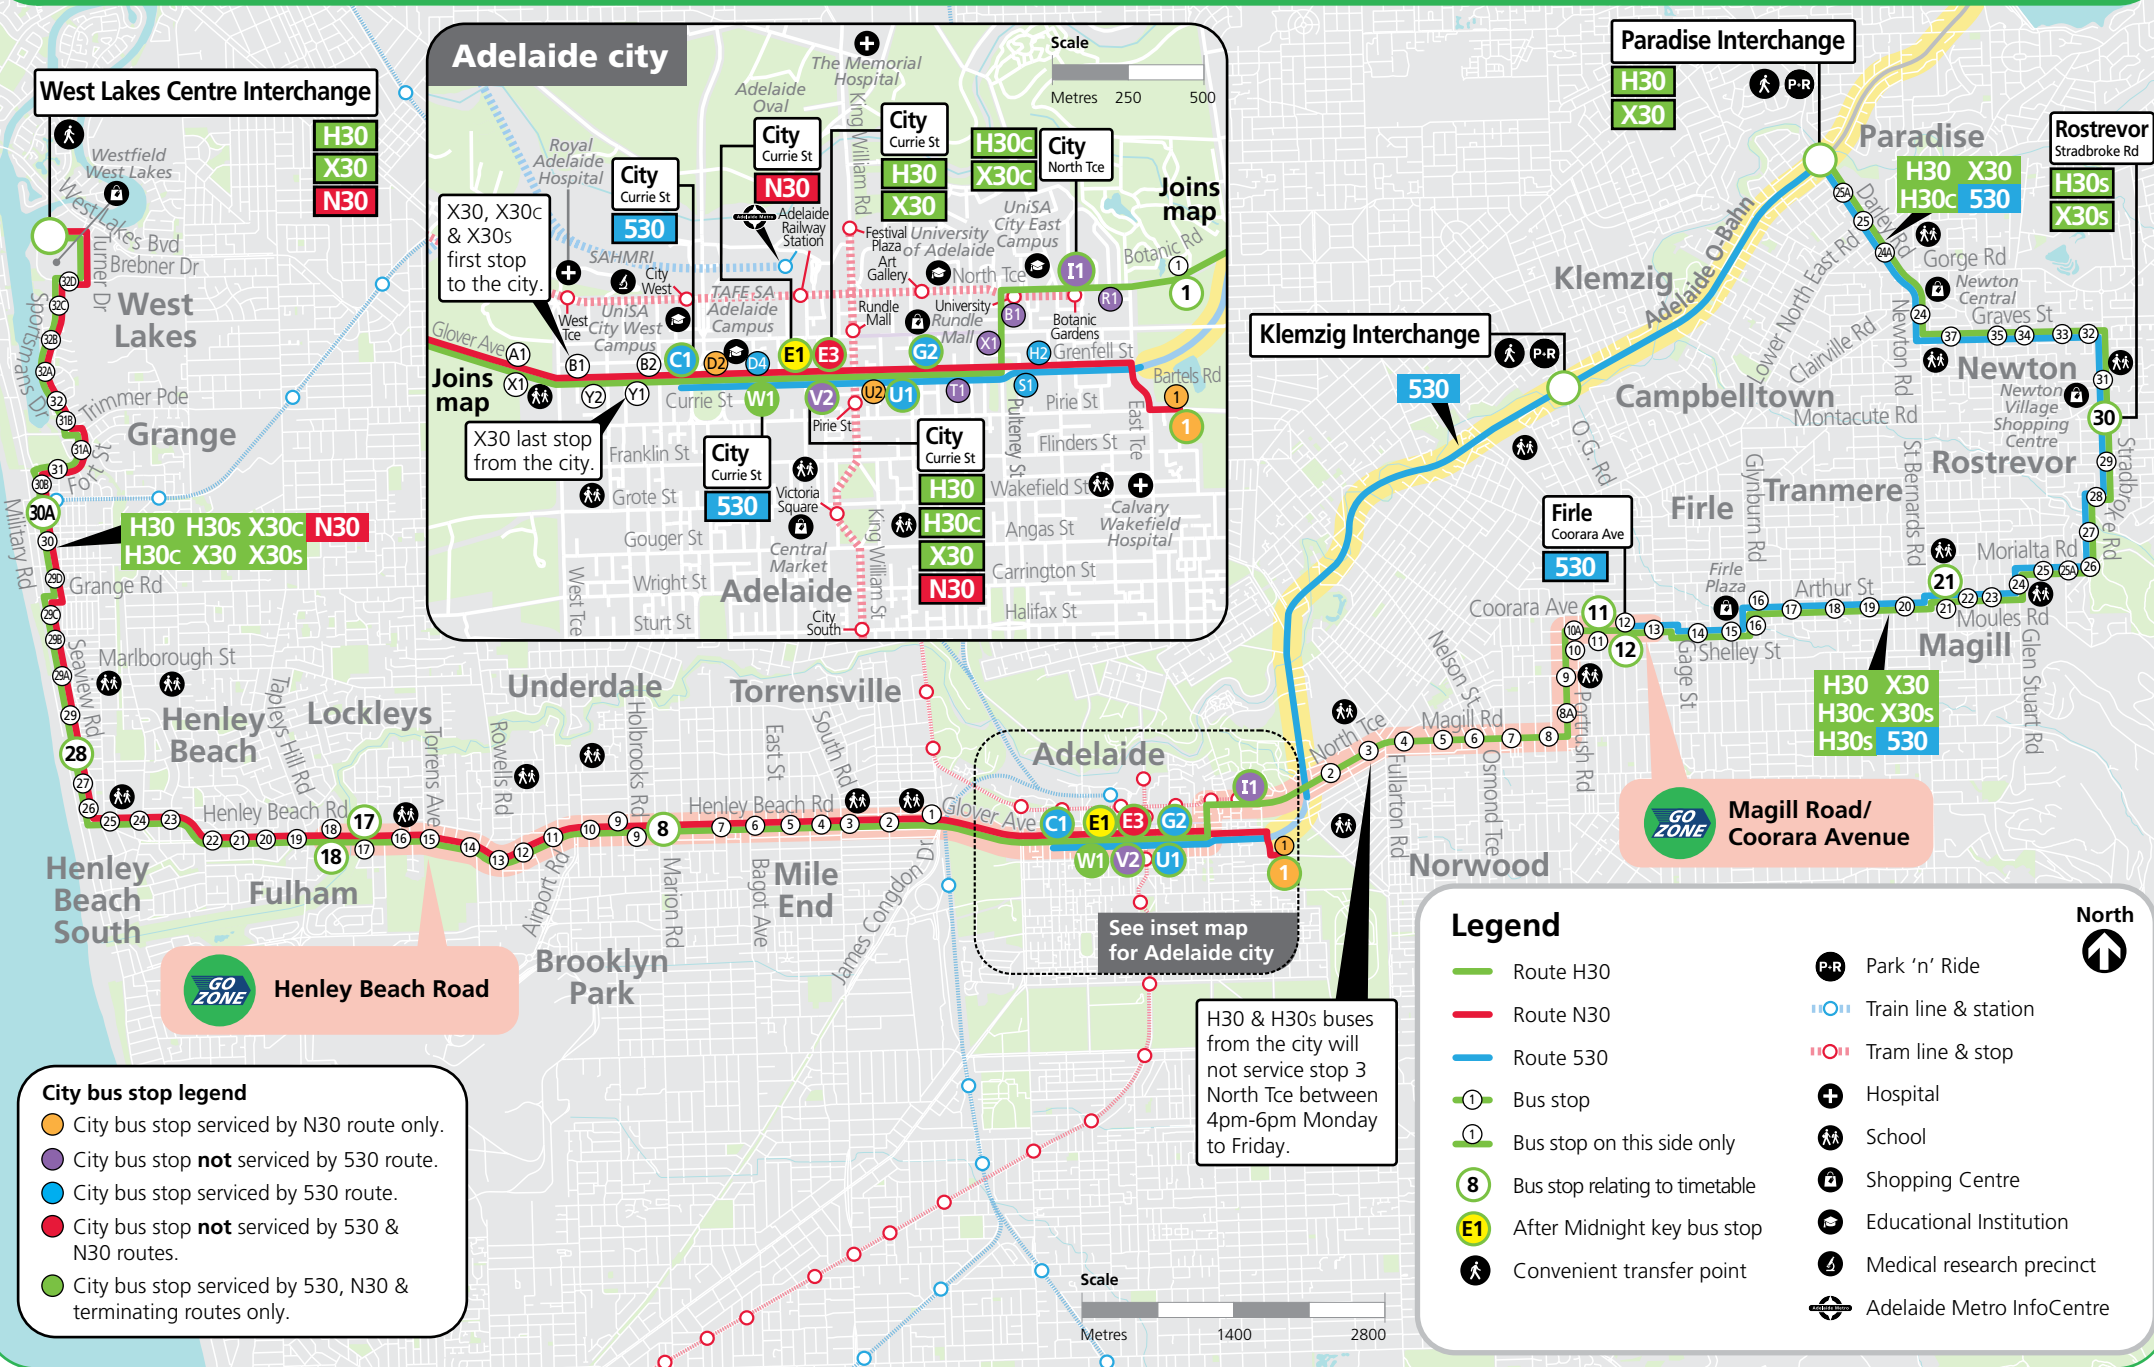

Route descriptions

H30 **West Lakes Centre Interchange to Paradise Interchange** via Sportsmans Drive, Henley Beach Road, city, Coorara Avenue & Stradbroke Road.
Service operates 7 days.
H30c - terminates in the city.
H30s - terminates at stop 30 Stradbroke Road, Rostrevor.

Services may operate to a different timetable during the December to January school holidays. Visit the Adelaide Metro website during this period for full details.

H30 West Lakes to city, Rostrevor & Paradise

Legend

* - Times are approximate only. Bus does not have to wait until this time to depart stop.

H30, X30, 530, N30 West Lakes to city, Rostrevor & Paradise

- City bus stop legend**
- City bus stop serviced by N30 route only.
 - City bus stop **not** serviced by 530 route.
 - City bus stop serviced by 530 route.
 - City bus stop **not** serviced by 530 & N30 routes.
 - City bus stop serviced by 530, N30 & terminating routes only.

H30 & H30s buses from the city will not service stop 3 North Tce between 4pm-6pm Monday to Friday.

Legend

- Route H30
- Route N30
- Route 530
- Bus stop
- Bus stop on this side only
- Bus stop relating to timetable
- After Midnight key bus stop
- Convenient transfer point
- P-R Park 'n' Ride
- Train line & station
- Tram line & stop
- Hospital
- School
- Shopping Centre
- Educational Institution
- Medical research precinct
- Adelaide Metro InfoCentre