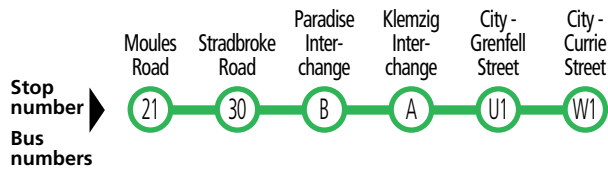

530 **Rostrevor to city** via Stradbroke Road, Paradise Interchange & O-Bahn.
Service operates Monday-Friday peak hours only.

N30 **West Lakes Centre Interchange to city** via Sportsmans Drive & Henley Beach Road.
Service operates Saturday PM-Sunday AM.

Legend

- B** – Bus commences at stop B2 Currie Street, city 3 minutes prior to the time shown.
- C** – Bus continues to the city via the O-Bahn. Refer to separate 530 timetable on the next page for details.
- E** – H30 & H30s services departing stop E3 Currie Street, city between 4pm & 6pm do not set down between stop I1 North Terrace, city & stop 8A Portrush Road, Maylands.
- *** – Times are approximate only. Bus does not have to wait until this time to depart stop.

Explanations

X30, X30c & X30s services operate express (no pick up or set down) between stop 8 Henley Beach Road, Underdale and stop B1 Currie Street, city.

Bus continues to...

530 City via O-Bahn

Services may operate to a different timetable during the December to January school holidays. Visit the Adelaide Metro website during this period for full details.

530 Rostrevor to city via Paradise & O-Bahn

N30 West Lakes to city ★ After Midnight

Monday to Friday

AM	530	6:41	6:47	6:59	7:02	7:13	7:16
	530	7:02	7:08	7:20	7:23	7:34	7:38
	530	7:16	7:22	7:36	7:39	7:50	7:54
	530	7:31	7:37	7:51	7:54	8:06	8:10
	530	7:45	7:51	8:06	8:09	8:21	8:25
	530	7:59	8:06	8:21	8:24	8:36	8:40