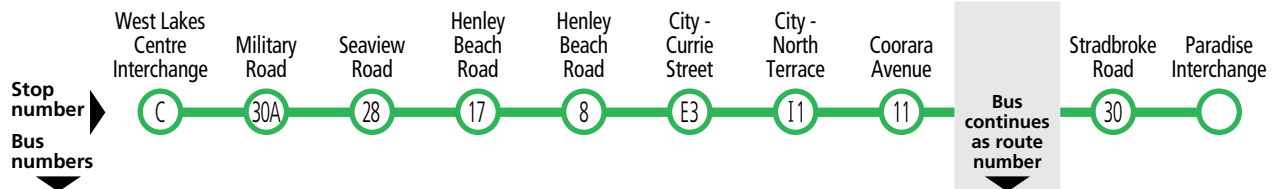

Route descriptions

H30 **West Lakes Centre Interchange to Paradise Interchange** via Sportsmans Drive, Henley Beach Road, city, Coorara Avenue & Stradbroke Road.
Service operates 7 days.
H30c - terminates in the city.
H30s - terminates at stop 30 Stradbroke Road, Rostrevor.

X30 **West Lakes Centre Interchange to Paradise Interchange** Express between stop 8 Henley Beach Road & city. Service operates Monday-Friday.
X30c - terminates in the city.
X30s - terminates at stop 30 Stradbroke Road, Rostrevor.

530 **Rostrevor to city** via Stradbroke Road, Paradise Interchange & O-Bahn.
Service operates Monday-Friday peak hours only.

N30 **West Lakes Centre Interchange to city** via Sportsmans Drive & Henley Beach Road.
Service operates Saturday PM-Sunday AM.

Services may operate to a different timetable during the December to January school holidays. Visit the Adelaide Metro website during this period for full details.

H30, X30, 530 West Lakes to city, Rostrevor & Paradise