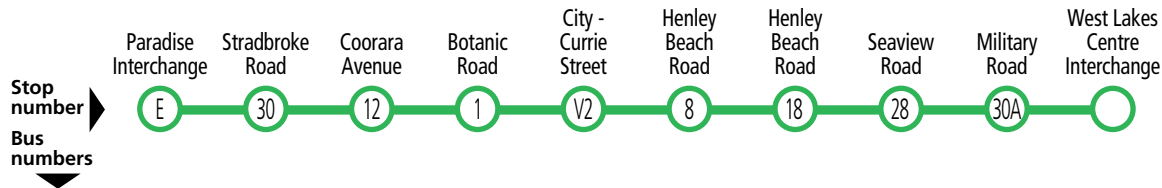

GO ZONE Magill Road/ Coorara Avenue

Between the city & stop 13 Coorara Avenue, catch buses H30, X30 & H33.
Go Zones operate approximately every 15 minutes between 7:30am and 6:30pm Monday to Friday and every 30 minutes at night, Saturday, Sunday and public holidays until 10pm.

Explanations

Limited timetable shown for route H30, See full H30-X30 timetable for more details.

Buses continue to...

H30, X30 West Lakes Centre Interchange

Services may operate to a different timetable during the December to January school holidays. Visit the Adelaide Metro website during this period for full details.

Legend

* - Times are approximate only. Bus does not have to wait until this time to depart stop.

H30 Paradise, Rostrevor & city to West Lakes

Saturday only

AM	H30	-	6:33	6:46	6:56	7:03	*7:11	7:17	7:23	7:28	7:36
	H30	-	7:21	7:34	7:44	7:51	*7:59	8:05	8:11	8:16	8:25
	H30	-	7:47	8:00	8:11	8:19	*8:29	8:36	8:43	8:48	8:57