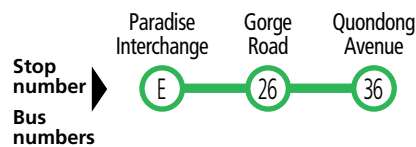

579 Paradise to Athelstone

Monday to Friday

PM	579	2:50	2:55	3:03
	579	3:50	3:55	4:04
	579	5:00	5:06	5:14
	579	5:50	5:56	6:04

Services may operate to a different timetable during the December to January school holidays. Visit the Adelaide Metro website during this period for full details.