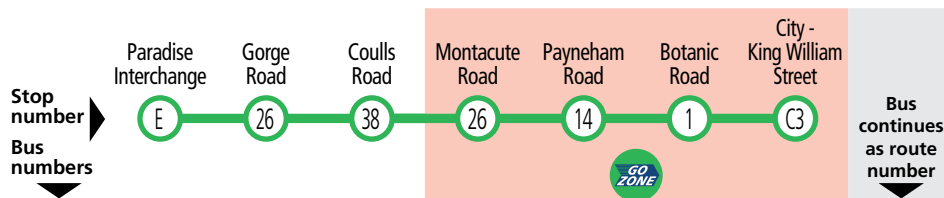

Is someone breaking the law on board?

See it?

REPORT IT!

Fast and anonymous
Your reports help make public transport safer for everyone

adelaidemetro.com.au/incident

GO ZONE Montacute Road/
Payneham Road

Between stop 26 Montacute Road and the city, catch bus 178 approximately every 15 minutes between 7:30am and 6:30pm Monday to Friday and every 30 minutes at night, Saturday, Sunday and public holidays until 10pm.

Route descriptions

- 176** **Athelstone to city** via Gorge Road, Reserve Road & Payneham Road. Service operates Monday–Friday.
176G - city to stop 27 Gorge Road, Newton.
- 178** **Paradise Interchange to city** via Lower Athelstone Road, Montacute Road & Payneham Road. Service operates 7 days.
178A - Paradise Interchange to stop 34 Gorge Road, Athelstone.
178M - city to stop 33M Maryvale Road, Athelstone.
178S - city to stop 26 Montacute Road, Newton.

178x **Paradise Interchange to city** via Lower Athelstone Road & Montacute Road. Express service operates Monday–Friday.

578 **Newton & Athelstone to city** via Gorge Road, Lower Athelstone Road, Paradise Interchange & O-Bahn. Service operates Monday–Friday.

579 **Athelstone to Paradise Interchange** via Gorge Road. Service operates Monday–Saturday.

N178 **Newton to city** via Montacute Road & Payneham Road. Service operates Saturday PM–Sunday AM.

178 Paradise, Athelstone & Newton to city