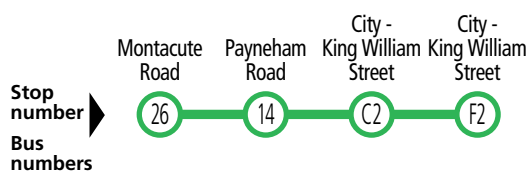

Saturday PM-Sunday AM only

AM	178	12:08	12:12	12:19	12:25	12:33	*12:40	12:46	-
----	-----	-------	-------	-------	-------	-------	--------	-------	---

Legend

M – Bus departs from stop 33M Maryvale Road, Athelstone at the time shown.

* – Times are approximate only. Bus does not have to wait until this time to depart stop.

Buses continues to...

171 Mitcham Square

171A Highgate

N178 Newton to city

★ After Midnight

Saturday PM–Sunday AM

AM	N178	1:35	1:42	1:54	1:57
	N178	2:35	2:42	2:54	2:57
	N178	3:35	3:42	3:54	3:57

578 Newton & Athelstone to city

Monday to Friday

AM	578	-	G 6:42	6:52	6:58	7:01	7:12	7:15
	578	7:02	7:08	7:19	7:26	7:29	7:40	7:44
	578	-	G 7:23	7:34	7:41	7:44	7:55	7:59
	578	7:31	7:38	7:49	7:57	8:00	8:11	8:15
	578	7:42	7:49	8:00	8:08	8:11	8:22	8:26
	578	7:51	7:59	8:11	8:20	8:23	8:34	8:38

Legend

G – Bus departs from stop 34 Gorge Road, Athelstone 3 minutes prior to time shown.

Services may operate to a different timetable during the December to January school holidays.

Visit the Adelaide Metro website during this period for full details.