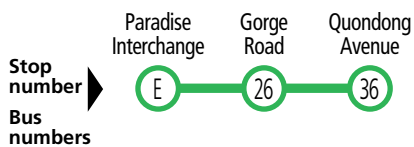

579 Paradise to Athelstone

Monday to Friday

PM	579	2:50	2:55	3:03
	579	3:50	3:55	4:04
	579	5:00	5:06	5:14
	579	5:50	5:56	6:04

Services may operate to a different timetable during the December to January school holidays. Visit the Adelaide Metro website during this period for full details.