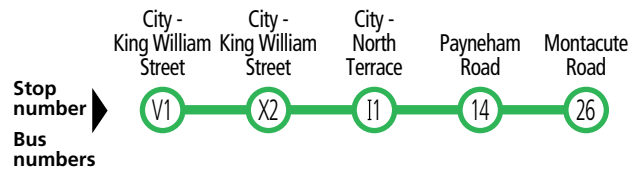

N178 City to Newton

Saturday PM–Sunday AM						
AM	N178	12:07	12:10	12:15	12:23	12:31
	N178	1:07	1:10	1:15	1:23	1:31
	N178	2:07	2:10	2:15	2:23	2:31
	N178	3:07	3:10	3:15	3:23	3:31
	N178	4:07	4:10	4:15	4:23	4:31