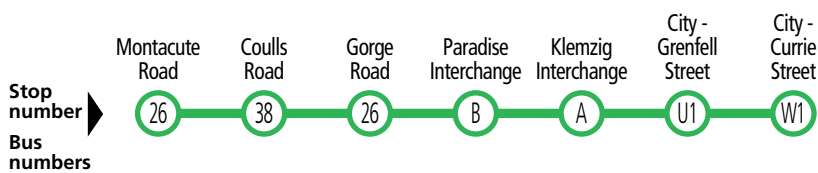

Saturday PM-Sunday AM only

AM	178	12:08	12:12	12:19	12:25	12:33	*12:40	12:46	-
----	-----	-------	-------	-------	-------	-------	--------	-------	---

Legend

M – Bus departs from stop 33M Maryvale Road, Athelstone at the time shown.

* – Times are approximate only. Bus does not have to wait until this time to depart stop.

Buses continues to...

171 Mitcham Square

171A Highgate

N178 Newton to city

★ After Midnight

Saturday PM–Sunday AM

AM	N178	1:35	1:42	1:54	1:57
	N178	2:35	2:42	2:54	2:57
	N178	3:35	3:42	3:54	3:57

578 Newton & Athelstone to city

Monday to Friday

AM	578	-	G 6:42	6:52	6:58	7:01	7:12	7:15
	578	7:02	7:08	7:19	7:26	7:29	7:40	7:44
	578	-	G 7:23	7:34	7:41	7:44	7:55	7:59
	578	7:31	7:38	7:49	7:57	8:00	8:11	8:15
	578	7:42	7:49	8:00	8:08	8:11	8:22	8:26
	578	7:51	7:59	8:11	8:20	8:23	8:34	8:38

Legend

G – Bus departs from stop 34 Gorge Road, Athelstone 3 minutes prior to time shown.

Services may operate to a different timetable during the December to January school holidays.

Visit the Adelaide Metro website during this period for full details.