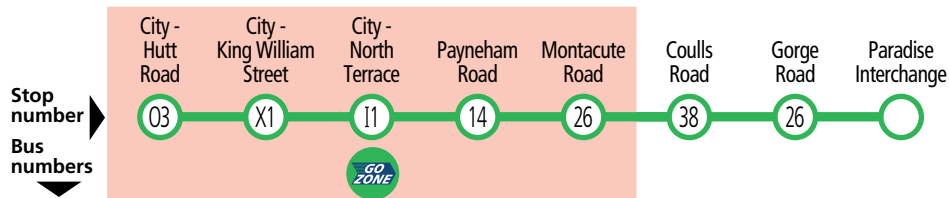

Adelaide O-Bahn
Fast and frequent services

178, 178M & 178x buses from the city will not service this stop between 4pm–6pm Monday–Friday.

GO ZONE
Montacute Road/
Payneham Road

City bus stop legend

- Bus stop is operational between 2:30pm & 6:30pm Monday to Friday only.
- Bus stop is operational at all times except 2:30pm to 6:30pm Monday to Friday.
- Bus stop is operational at all times.

Adelaide city

178x from city - Last pick up.

178x to city - First set down.

See inset map for Adelaide city

178 City & Athelstone to Newton & Paradise

Saturday only

AM	178	-	-	-	-	G7:15	7:18	*7:26	7:31
	178	7:40	7:49	7:54	8:04	8:12	8:18	*8:26	8:31
	178	8:05	8:14	8:19	8:29	8:37	8:43	*8:51	8:56

Legend

- G** – Bus departs from stop 34 Gorge Road, Athelstone at the time shown.
- V** – Bus commences from stop V1 King William Street, city 3 minutes prior to the time shown.
- *** – Times are approximate only. Bus does not have to wait until this time to depart stop.

578 City to Athelstone & Newton

Monday to Friday									
PM	578	4:01	4:06	4:16	178	4:20	4:26	4:36	4:44
	578	4:16	4:21	4:31	178	4:35	4:41	4:51	5:00
	578	4:31	4:36	4:46	178	4:50	4:56	5:06	5:15
	578	4:50	4:55	5:05	178	5:09	5:15	5:25	5:34
	578	5:04	5:10	5:20	178	5:24	5:30	5:40	5:49
	578	5:20	5:26	5:36	178	5:40	5:47	5:57	6:04
	578	5:54	5:59	6:09	178	6:13	6:18	6:27	6:34
	578	6:10	6:15	6:25	-	6:29	6:34	6:46	-
	578	6:33	R6:38	6:48	178	6:52	6:57	7:05	7:12