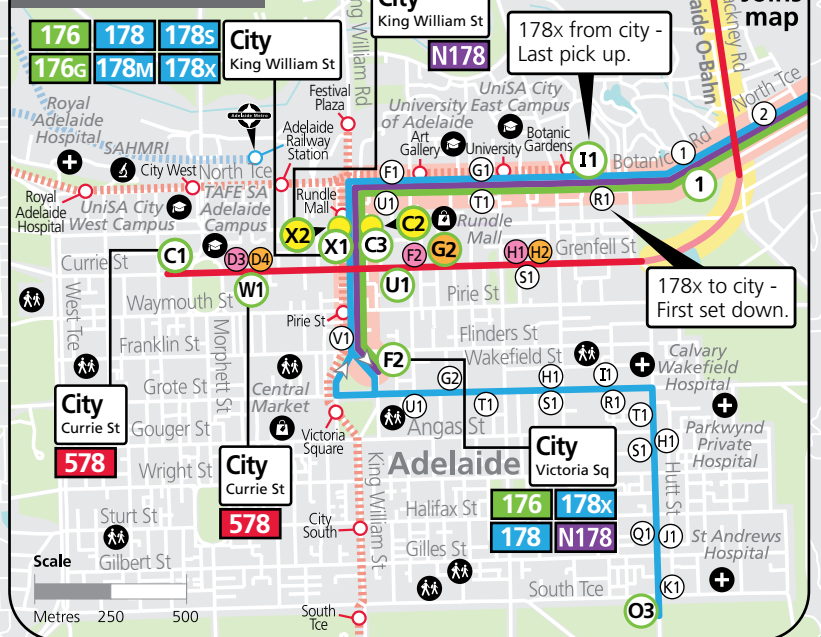

Is someone breaking the law on board?

See it?

REPORT IT!

Fast and anonymous
Your reports help make public transport safer for everyone

adelaidemetro.com.au/incident

GO ZONE Montacute Road/
Payneham Road

Between stop 26 Montacute Road and the city, catch bus 178 approximately every 15 minutes between 7:30am and 6:30pm Monday to Friday and every 30 minutes at night, Saturday, Sunday and public holidays until 10pm.

Legend

- Route 176
- Route 178
- Route 578
- Route 579
- Route N178
- 20 Bus stop
- 20 Bus stop on this side only
- 14 Bus stop relating to timetable
- C2 After Midnight key bus stop
- Convenient transfer point
- Park 'n' Ride
- 1 0 1 Train line & station
- 0 0 0 Tram line & stop
- Hospital
- School
- Shopping Centre
- Educational Institution
- Medical research precinct
- Adelaide Metro InfoCentre

Adelaide O-Bahn
Fast and frequent services

178, 178M & 178x buses from the city will not service this stop between 4pm–6pm Monday–Friday.

GO ZONE
Montacute Road/
Payneham Road

City bus stop legend

- Bus stop is operational between 2:30pm & 6:30pm Monday to Friday only.
- Bus stop is operational at all times except 2:30pm to 6:30pm Monday to Friday.
- Bus stop is operational at all times.

Adelaide city

178x from city - Last pick up.

178x to city - First set down.

See inset map for Adelaide city

178 City & Athelstone to Newton & Paradise

Saturday only

AM	178	-	-	-	-	G7:15	7:18	*7:26	7:31
	178	7:40	7:49	7:54	8:04	8:12	8:18	*8:26	8:31
	178	8:05	8:14	8:19	8:29	8:37	8:43	*8:51	8:56