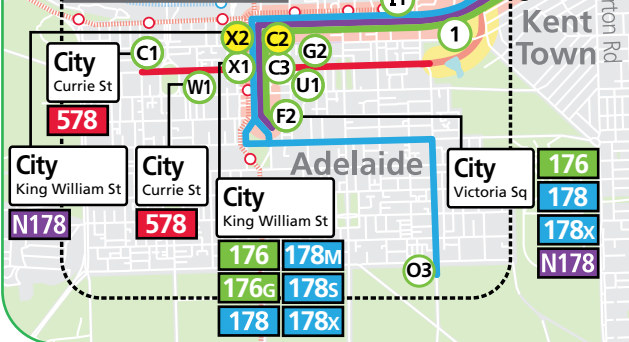

Legend

- Route 176
- Route 178
- Route 578
- Route 579
- Route N178
- 20 Bus stop
- 20 Bus stop on this side only
- 14 Bus stop relating to timetable
- C2 After Midnight key bus stop
- Convenient transfer point
- Park 'n' Ride
- 1 0 1 Train line & station
- 0 0 0 Tram line & stop
- Hospital
- School
- Shopping Centre
- Educational Institution
- Medical research precinct
- Adelaide Metro InfoCentre

Adelaide O-Bahn
Fast and frequent services

178, 178M & 178x buses from the city will not service this stop between 4pm–6pm Monday–Friday.

GO ZONE
Montacute Road/
Payneham Road

City bus stop legend

- Bus stop is operational between 2:30pm & 6:30pm Monday to Friday only.
- Bus stop is operational at all times except 2:30pm to 6:30pm Monday to Friday.
- Bus stop is operational at all times.

Adelaide city

178x from city - Last pick up.

178x to city - First set down.

See inset map for Adelaide city

178 City & Athelstone to Newton & Paradise

Saturday only

AM	178	-	-	-	-	G7:15	7:18	*7:26	7:31
	178	7:40	7:49	7:54	8:04	8:12	8:18	*8:26	8:31
	178	8:05	8:14	8:19	8:29	8:37	8:43	*8:51	8:56

Legend

- J – Bus terminates at stop 34 Gorge Road, Athelstone at the time shown.
- R – Bus departs stop F2 Grenfell Street, city at the time shown.

Explanations

Limited timetable shown for route 178. Refer to separate '176, 178, 578 Paradise, Athelstone, Newton & Glynde to city' timetable for details.