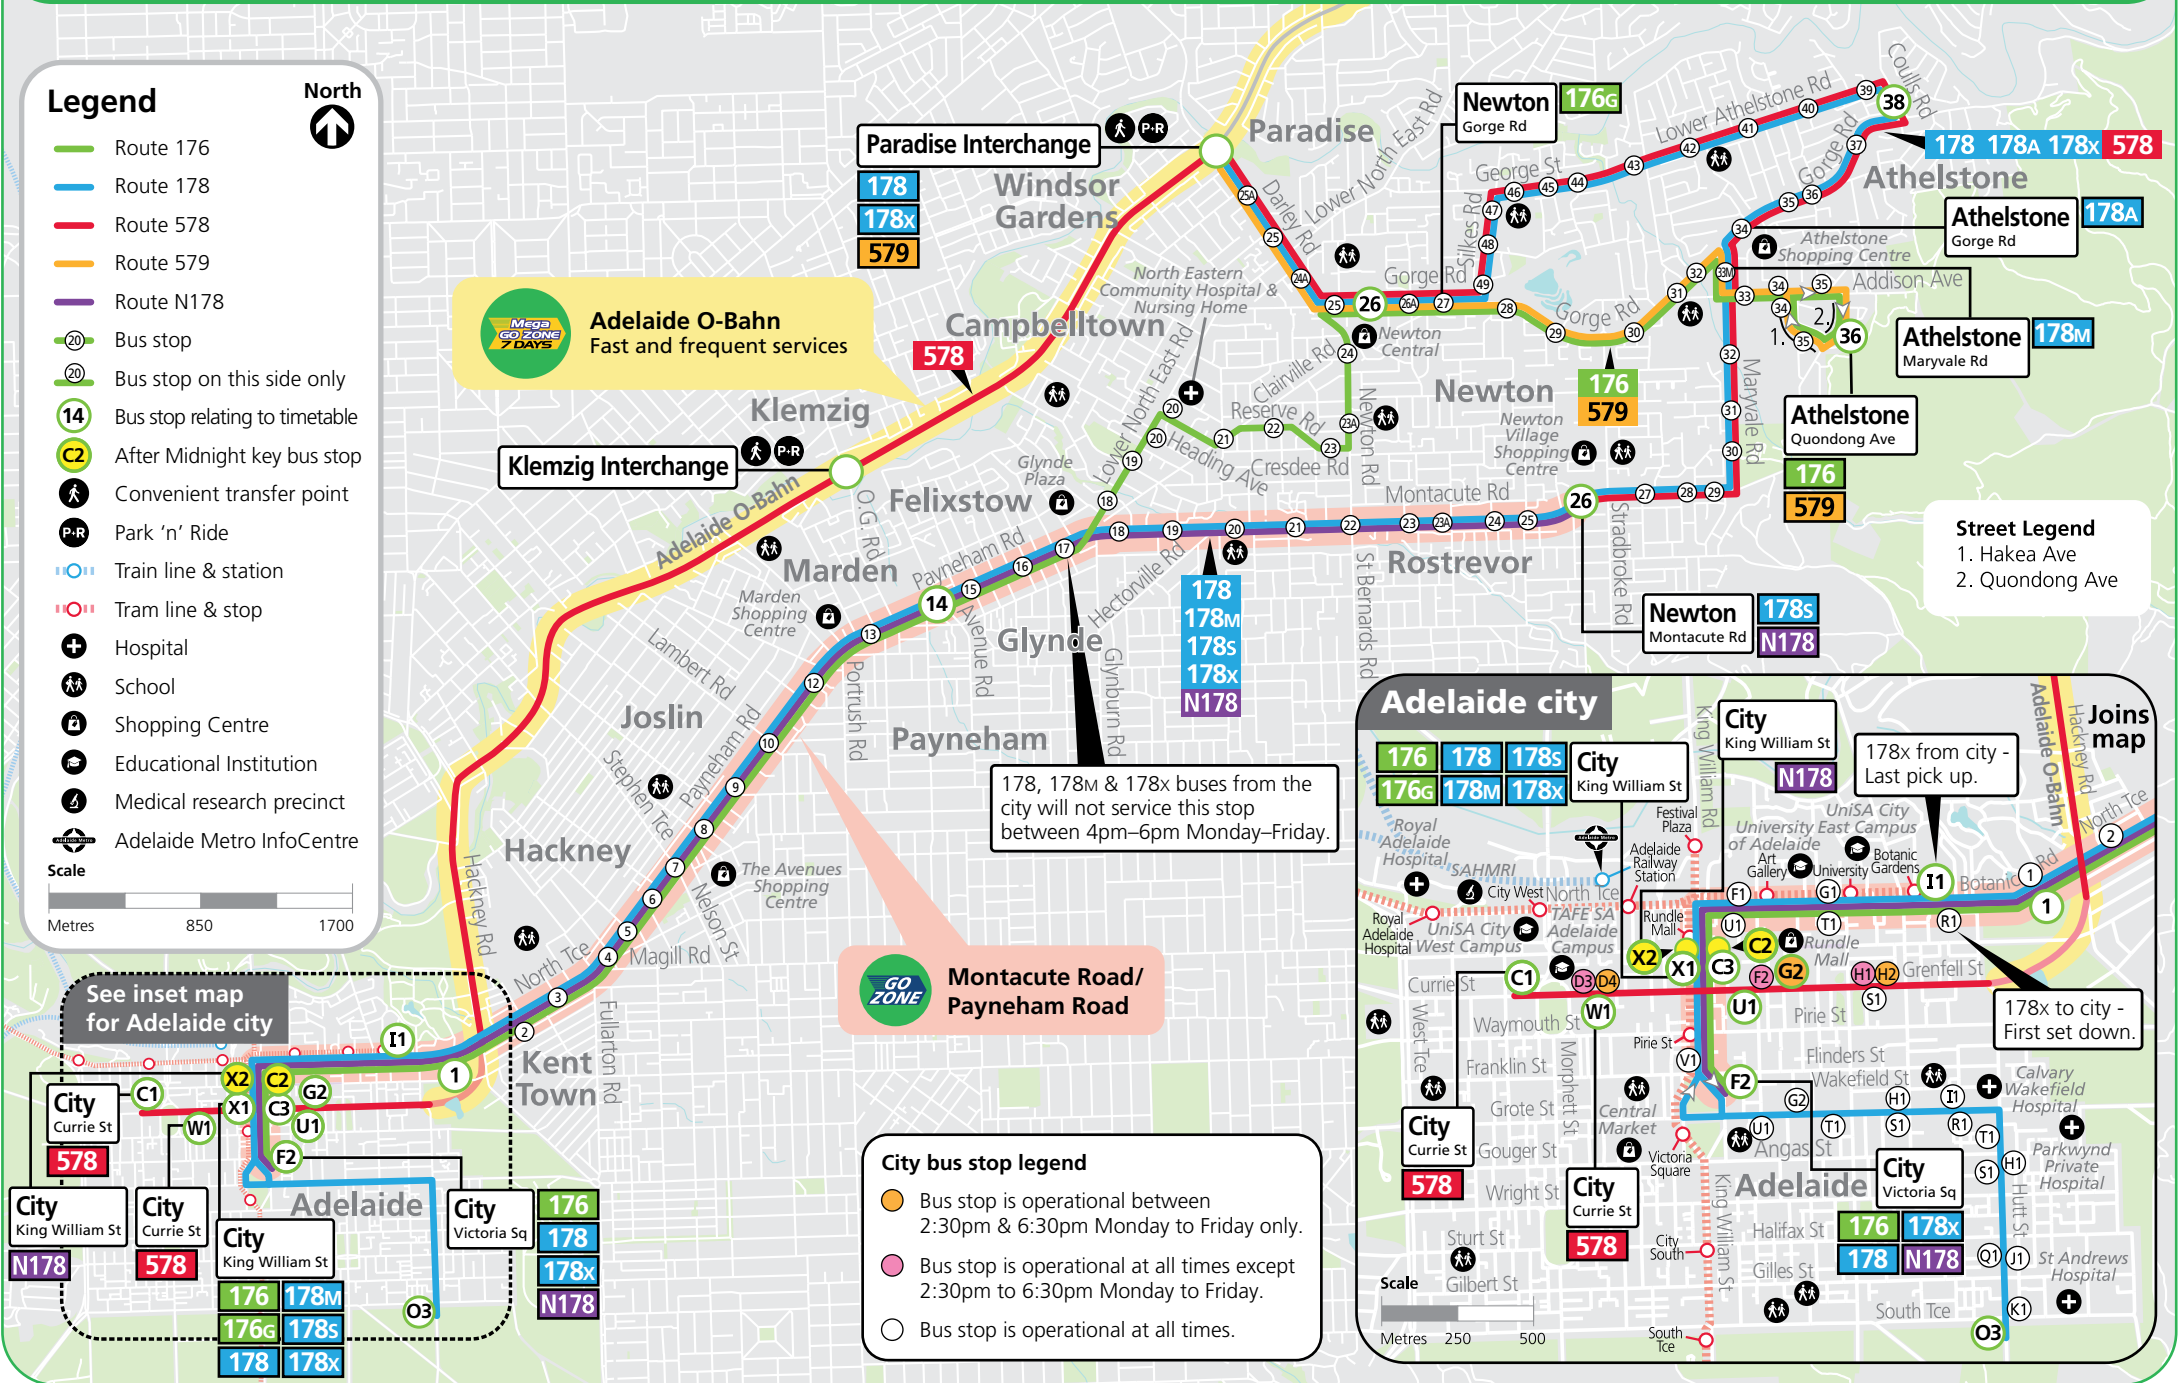

Is someone breaking the law on board?

See it?

REPORT IT!

Fast and anonymous
Your reports help make public transport safer for everyone

adelaidemetro.com.au/incident

GO ZONE Montacute Road/
Payneham Road

Between stop 26 Montacute Road and the city, catch bus 178 approximately every 15 minutes between 7:30am and 6:30pm Monday to Friday and every 30 minutes at night, Saturday, Sunday and public holidays until 10pm.

Legend

- Route 176
- Route 178
- Route 578
- Route 579
- Route N178
- 20 Bus stop
- 20 Bus stop on this side only
- 14 Bus stop relating to timetable
- C2 After Midnight key bus stop
- Convenient transfer point
- Park 'n' Ride
- 1 0 1 Train line & station
- 0 0 0 Tram line & stop
- Hospital
- School
- Shopping Centre
- Educational Institution
- Medical research precinct
- Adelaide Metro InfoCentre

Adelaide O-Bahn
Fast and frequent services

178, 178M & 178x buses from the city will not service this stop between 4pm–6pm Monday–Friday.

GO ZONE
Montacute Road/
Payneham Road

City bus stop legend

- Bus stop is operational between 2:30pm & 6:30pm Monday to Friday only.
- Bus stop is operational at all times except 2:30pm to 6:30pm Monday to Friday.
- Bus stop is operational at all times.

Adelaide city

178x from city - Last pick up.

178x to city - First set down.

See inset map for Adelaide city

178 City & Athelstone to Newton & Paradise

Saturday only

AM	178	-	-	-	-	G7:15	7:18	*7:26	7:31
	178	7:40	7:49	7:54	8:04	8:12	8:18	*8:26	8:31
	178	8:05	8:14	8:19	8:29	8:37	8:43	*8:51	8:56