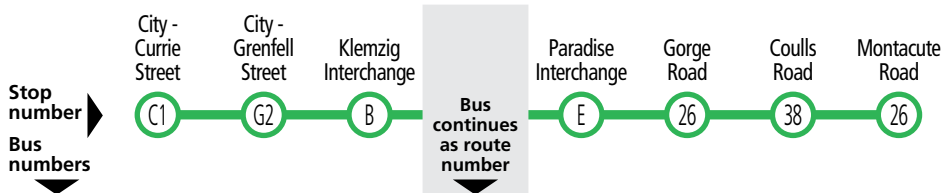

Legend

- G** – Bus departs from stop 34 Gorge Road, Athelstone at the time shown.
- V** – Bus commences from stop V1 King William Street, city 3 minutes prior to the time shown.
- *** – Times are approximate only. Bus does not have to wait until this time to depart stop.

N178 City to Newton

Saturday PM–Sunday AM						
AM	N178	12:07	12:10	12:15	12:23	12:31
	N178	1:07	1:10	1:15	1:23	1:31
	N178	2:07	2:10	2:15	2:23	2:31
	N178	3:07	3:10	3:15	3:23	3:31
	N178	4:07	4:10	4:15	4:23	4:31

578 City to Athelstone & Newton

Monday to Friday									
PM	578	4:01	4:06	4:16	178	4:20	4:26	4:36	4:44
	578	4:16	4:21	4:31	178	4:35	4:41	4:51	5:00
	578	4:31	4:36	4:46	178	4:50	4:56	5:06	5:15
	578	4:50	4:55	5:05	178	5:09	5:15	5:25	5:34
	578	5:04	5:10	5:20	178	5:24	5:30	5:40	5:49
	578	5:20	5:26	5:36	178	5:40	5:47	5:57	6:04
	578	5:54	5:59	6:09	178	6:13	6:18	6:27	6:34
	578	6:10	6:15	6:25	-	6:29	6:34	6:46	-
	578	6:33	R6:38	6:48	178	6:52	6:57	7:05	7:12

Legend

- J – Bus terminates at stop 34 Gorge Road, Athelstone at the time shown.
- R – Bus departs stop F2 Grenfell Street, city at the time shown.

Explanations

Limited timetable shown for route 178. Refer to separate '176, 178, 578 Paradise, Athelstone, Newton & Glynde to city' timetable for details.