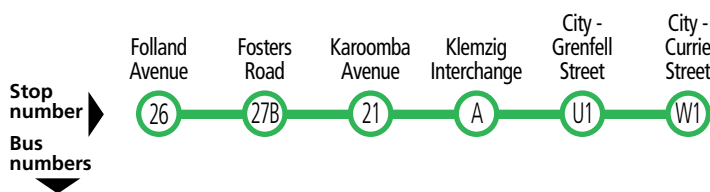

528 **Northgate to city**
via Klemzig Interchange & O-Bahn. Service operates Monday-Friday peak hours only.

Services may operate to a different timetable during the December to January school holidays. Visit the Adelaide Metro website during this period for full details.

Legend

* - Times are approximate only. Bus does not have to wait until this time to depart stop.

Buses continue to...

- 200 Marion Centre Interchange
- 200c Clapham

Services may operate to a different timetable during the December to January school holidays. Visit the Adelaide Metro website during this period for full details.

528 Northgate to city

Monday to Friday

AM	528	528	528	528	528	528	528	528	528	528
	6:13	6:17	6:24	6:31	6:41	6:44	-	-	-	-
	6:36	6:41	6:48	6:55	7:05	7:08	-	-	-	-
	6:56	7:01	7:08	7:17	7:28	7:31	-	-	-	-
	7:13	7:18	7:25	7:35	7:46	7:50	-	-	-	-
	7:30	7:35	7:43	7:54	8:06	8:10	-	-	-	-
	7:47	7:52	8:00	8:11	8:23	8:27	-	-	-	-
	8:06	8:11	8:19	8:31	8:43	8:47	-	-	-	-
	8:23	8:28	8:37	8:48	9:00	9:04	-	-	-	-

Services may operate to a different timetable during the December to January school holidays. Visit the Adelaide Metro website during this period for full details.

206, 208, 528 Paradise & Northgate to city