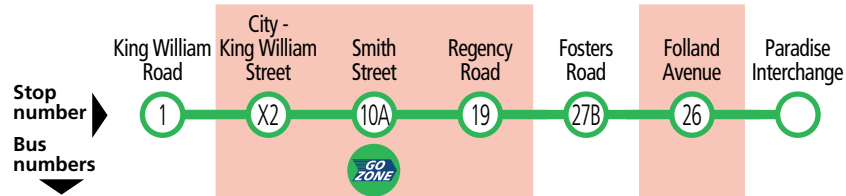

528 Northgate to city

Monday to Friday

AM	528	528	528	528	528	528	528	528	528	528
	6:13	6:17	6:24	6:31	6:41	6:44	-	-	-	-
	6:36	6:41	6:48	6:55	7:05	7:08	-	-	-	-
	6:56	7:01	7:08	7:17	7:28	7:31	-	-	-	-
	7:13	7:18	7:25	7:35	7:46	7:50	-	-	-	-
	7:30	7:35	7:43	7:54	8:06	8:10	-	-	-	-
	7:47	7:52	8:00	8:11	8:23	8:27	-	-	-	-
	8:06	8:11	8:19	8:31	8:43	8:47	-	-	-	-
	8:23	8:28	8:37	8:48	9:00	9:04	-	-	-	-

Legend

- A – Bus departs from stop T1 Victoria Square, city 4 minutes prior to the time shown.
- V – Bus departs from stop T1 Victoria Square, city 5 minutes prior to the time shown.
- * – Times are approximate only. Bus does not have to wait until this time to depart stop.

Services may operate to a different timetable during the December to January school holidays. Visit the Adelaide Metro website during this period for full details.

528 City to Northgate

Monday to Friday

Services may operate to a different timetable during the December to January school holidays. Visit the Adelaide Metro website during this period for full details.

206, 208 City to Northgate & Paradise