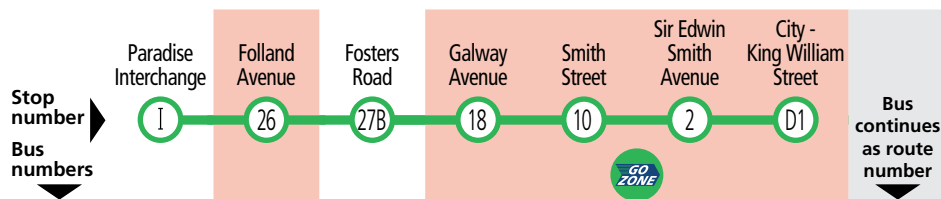

206, 208 Paradise & Northgate to city

Monday to Friday (continued)

PM	206	206	208	206	206	208	206	206	208	206	208	206	208	206	208	206	208	206	208	206	208	206	208	206	208	206	208	206	208	
	-	5:15	-	5:25	5:32	*5:43	5:49	-	-	-	-	-	-	-	-	-	-	-	-	-	-	-	-	-	-	-	-	-	-	-
	-	5:22	-	5:32	5:39	5:50	5:56	200	-	-	-	-	-	-	-	-	-	-	-	-	-	-	-	-	-	-	-	-	-	-
	5:15	5:25	5:30	5:42	5:49	*6:00	6:06	-	200c	-	-	-	-	-	-	-	-	-	-	-	-	-	-	-	-	-	-	-	-	-
	-	5:38	-	5:48	5:55	6:06	6:11	200c	-	-	-	-	-	-	-	-	-	-	-	-	-	-	-	-	-	-	-	-	-	-
	-	5:55	-	6:05	6:11	6:21	6:26	200	-	-	-	-	-	-	-	-	-	-	-	-	-	-	-	-	-	-	-	-	-	-
	5:46	5:56	6:01	6:12	6:18	*6:28	6:33	-	-	-	-	-	-	-	-	-	-	-	-	-	-	-	-	-	-	-	-	-	-	-
	-	6:10	-	6:20	6:26	6:36	6:41	200c	-	-	-	-	-	-	-	-	-	-	-	-	-	-	-	-	-	-	-	-	-	-
	-	6:27	-	6:36	6:42	6:51	6:56	200	-	-	-	-	-	-	-	-	-	-	-	-	-	-	-	-	-	-	-	-	-	-
	6:27	6:37	6:42	6:52	6:58	7:07	7:12	200c	-	-	-	-	-	-	-	-	-	-	-	-	-	-	-	-	-	-	-	-	-	-
	-	6:59	-	7:08	7:14	7:23	7:28	200	-	-	-	-	-	-	-	-	-	-	-	-	-	-	-	-	-	-	-	-	-	-
	-	7:14	-	7:23	7:29	7:38	7:43	200c	-	-	-	-	-	-	-	-	-	-	-	-	-	-	-	-	-	-	-	-	-	-
	7:15	7:24	7:29	7:38	7:44	*7:53	7:58	-	-	-	-	-	-	-	-	-	-	-	-	-	-	-	-	-	-	-	-	-	-	-
	-	7:44	-	7:53	7:59	8:08	8:13	200	-	-	-	-	-	-	-	-	-	-	-	-	-	-	-	-	-	-	-	-	-	-
	7:46	7:55	7:59	8:08	8:14	*8:23	8:28	-	-	-	-	-	-	-	-	-	-	-	-	-	-	-	-	-	-	-	-	-	-	-
	-	8:14	-	8:23	8:29	8:38	8:43	200c	-	-	-	-	-	-	-	-	-	-	-	-	-	-	-	-	-	-	-	-	-	-
	-	8:25	8:29	8:38	8:44	*8:53	8:58	-	-	-	-	-	-	-	-	-	-	-	-	-	-	-	-	-	-	-	-	-	-	-
	-	8:44	-	8:53	8:59	9:08	9:13	200	-	-	-	-	-	-	-	-	-	-	-	-	-	-	-	-	-	-	-	-	-	-
	-	8:55	8:59	9:08	9:14	*9:23	9:28	-	-	-	-	-	-	-	-	-	-	-	-	-	-	-	-	-	-	-	-	-	-	-
	-	9:14	-	9:23	9:29	9:38	9:43	200c	-	-	-	-	-	-	-	-	-	-	-	-	-	-	-	-	-	-	-	-	-	-
	-	9:25	9:29	9:38	9:44	*9:53	9:58	-	-	-	-	-	-	-	-	-	-	-	-	-	-	-	-	-	-	-	-	-	-	-
	-	9:44	-	9:53	9:59	10:08	10:13	200	-	-	-	-	-	-	-	-	-	-	-	-	-	-	-	-	-	-	-	-	-	-
	-	9:55	9:59	10:08	10:14	*10:23	10:28	-	-	-	-	-	-	-	-	-	-	-	-	-	-	-	-	-	-	-	-	-	-	-
	-	10:14	-	10:23	10:29	10:38	10:43	200c	-	-	-	-	-	-	-	-	-	-	-	-	-	-	-	-	-	-	-	-	-	-
	-	10:25	10:29	10:38	10:44	*10:53	10:58	-	-	-	-	-	-	-	-	-	-	-	-	-	-	-	-	-	-	-	-	-	-	-
	-	10:40	10:44	10:53	10:59	11:08	11:13	200	-	-	-	-	-	-	-	-	-	-	-	-	-	-	-	-	-	-	-	-	-	-

Legend

* - Times are approximate only. Bus does not have to wait until this time to depart stop.

Buses continue to...

- 200 Marion Centre Interchange
- 200c Clapham

Services may operate to a different timetable during the December to January school holidays. Visit the Adelaide Metro website during this period for full details.