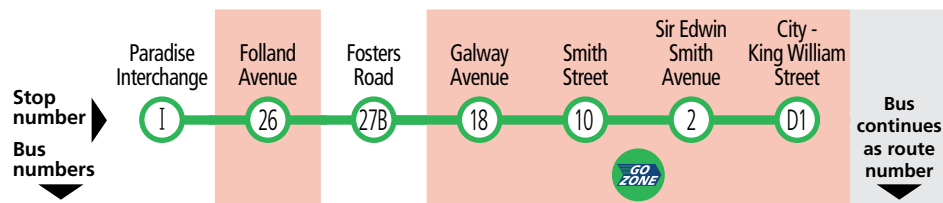

206, 208 Paradise & Northgate to city

		Paradise Interchange	Folland Avenue	Fosters Road	Galway Avenue	Smith Street	Sir Edwin Smith Avenue	City - King William Street	Bus continues as route number
Monday to Friday									
AM	208	-	5:56	6:00	6:10	6:16	6:24	6:29	200
	208	-	6:25	6:29	6:39	6:45	6:54	6:59	200
	208	6:34	6:42	6:47	6:57	7:04	7:13	7:18	200
	206	-	6:56	-	7:07	7:14	7:23	7:28	200c
	208	6:54	7:02	7:07	7:18	7:25	7:35	7:40	200B
	206	-	7:14	-	7:25	7:32	*7:42	7:47	-
	208	7:08	7:16	7:21	7:32	7:39	7:49	7:55	200c
	206	-	7:29	-	7:41	7:49	8:00	8:06	200B
	208	7:22	7:31	7:36	7:49	7:58	8:10	8:16	200c
	206	-	7:44	-	7:56	8:05	*8:17	8:23	-
	208	7:35	7:45	7:50	8:04	8:13	8:26	8:33	200
	206	-	7:59	-	8:11	8:20	*8:33	8:40	-
	206	-	8:07	-	8:19	8:28	8:41	8:48	200c
	206	-	8:15	-	8:27	8:36	*8:49	8:56	-
	208	8:06	8:16	8:22	8:37	8:46	8:59	9:06	200
	206	-	8:35	-	8:47	8:55	*9:07	9:13	-
	208	8:24	8:34	8:40	8:54	9:02	9:14	9:20	200c
	206	-	8:52	-	9:04	9:12	*9:24	9:30	-
	206	-	9:01	-	9:13	9:20	9:31	9:37	200
	208	8:55	9:05	9:11	9:24	9:31	*9:42	9:48	-
206	-	9:20	-	9:31	9:38	9:49	9:55	200c	
206	-	9:36	-	9:47	9:53	10:04	10:10	200	
208	9:27	9:36	9:41	9:53	9:59	*10:09	10:15	-	
206	-	9:53	-	10:03	10:09	10:19	10:25	200c	
206	-	10:08	-	10:18	10:24	10:34	10:40	200	
208	9:57	10:06	10:11	10:23	10:29	*10:39	10:45	-	
206	-	10:23	-	10:33	10:39	10:49	10:55	200c	
206	-	10:38	-	10:48	10:54	11:04	11:10	200	
208	10:27	10:36	10:41	10:53	10:59	*11:09	11:15	-	
206	-	10:53	-	11:03	11:09	11:19	11:25	200c	
206	-	11:08	-	11:18	11:24	11:34	11:40	200	
208	10:57	11:06	11:11	11:23	11:29	*11:39	11:45	-	
206	-	11:23	-	11:33	11:39	11:49	11:55	200c	
206	-	11:38	-	11:48	11:54	12:04	12:10	200	
208	11:27	11:36	11:41	11:53	11:59	*12:09	12:15	-	
206	-	11:53	-	12:03	12:09	12:19	12:25	200c	
206	-	12:08	-	12:18	12:24	12:34	12:40	200	
208	11:57	12:06	12:11	12:23	12:29	*12:39	12:45	-	
PM	206	-	12:23	-	12:33	12:39	12:49	12:55	200c
	206	-	12:38	-	12:48	12:54	1:04	1:10	200
	208	12:27	12:36	12:41	12:53	12:59	*1:09	1:15	-
	206	-	12:53	-	1:03	1:09	1:19	1:25	200c
	206	-	1:08	-	1:18	1:24	1:34	1:40	200
	208	12:57	1:06	1:11	1:23	1:29	*1:39	1:45	-
	206	-	1:23	-	1:33	1:39	1:49	1:55	200c
	206	-	1:38	-	1:48	1:54	2:04	2:10	200
	208	1:27	1:36	1:41	1:53	1:59	*2:09	2:15	-
	206	-	1:49	-	1:59	2:05	2:15	2:21	200c
	206	-	2:01	-	2:11	2:17	2:27	2:33	200
	206	-	2:13	-	2:23	2:29	2:39	2:45	200c
	208	2:03	2:12	2:17	2:28	2:34	*2:44	2:50	-
	206	-	2:28	-	2:38	2:44	2:54	3:00	200B
	206	-	2:39	-	2:49	2:55	3:05	3:11	200c
	208	2:31	2:40	2:45	2:56	3:02	*3:12	3:18	-
	206	-	2:53	-	3:03	3:09	3:19	3:25	200B
	206	-	3:06	-	3:16	3:22	3:32	3:38	200c
	208	2:55	3:04	3:09	3:22	3:28	*3:39	3:45	-
	206	-	3:18	-	3:28	3:34	3:45	3:51	200B
206	-	3:29	-	3:40	3:46	3:57	4:03	200c	
208	3:19	3:30	3:36	3:50	3:56	4:07	4:13	200B	
206	-	3:55	-	4:05	4:11	4:22	4:28	200c	
206	-	4:02	-	4:12	4:18	*4:29	4:35	-	
208	3:54	4:04	4:09	4:20	4:26	4:37	4:43	200B	
206	-	4:18	-	4:28	4:34	4:45	4:51	200c	
206	-	4:27	-	4:37	4:43	4:54	5:00	200B	
208	4:18	4:28	4:33	4:44	4:51	5:02	5:08	200c	
206	-	4:45	-	4:55	5:02	5:13	5:19	200B	
206	-	4:56	-	5:06	5:13	5:24	5:30	200c	
208	4:50	5:00	5:05	5:17	5:24	5:35	5:41	200c	

Legend

* - Times are approximate only. Bus does not have to wait until this time to depart stop.

Buses continue to...

- 200, 200B Marion Centre Interchange
- 200c Clapham