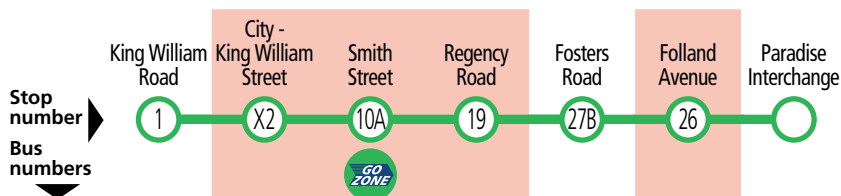

528 Northgate to city

Monday to Friday

AM	528	528	528	528	528	528	528	528	528	528
	6:13	6:17	6:24	6:31	6:41	6:44	-	-	-	-
	6:36	6:41	6:48	6:55	7:05	7:08	-	-	-	-
	6:56	7:01	7:08	7:17	7:28	7:31	-	-	-	-
	7:13	7:18	7:25	7:35	7:46	7:50	-	-	-	-
	7:30	7:35	7:43	7:54	8:06	8:10	-	-	-	-
	7:47	7:52	8:00	8:11	8:23	8:27	-	-	-	-
	8:06	8:11	8:19	8:31	8:43	8:47	-	-	-	-
	8:23	8:28	8:37	8:48	9:00	9:04	-	-	-	-

Services may operate to a different timetable during the December to January school holidays. Visit the Adelaide Metro website during this period for full details.

206, 208, 528 Paradise & Northgate to city

206, 208 City to Northgate & Paradise

Monday to Friday (continued)

PM	208	206	206	208N	206	208	206	208N	206	208	206	208N	206	208N	206	208N	206	208N	206	208N
	-	5:32	5:44	-	6:01	6:13	6:29	6:52	7:23	7:53	8:23	8:53	9:23	9:53	10:23	10:54	11:24	11:54	-	-
	V5:34	5:42	5:54	V6:01	6:10	6:22	6:38	7:01	7:31	8:01	8:31	9:01	9:31	10:01	10:31	11:01	11:31	12:01	-	-
	5:50	6:00	6:10	6:16	6:25	6:37	6:51	7:14	7:44	8:14	8:44	9:14	9:44	10:13	10:43	11:13	11:42	12:12	-	-
	5:59	6:09	6:19	6:24	6:33	6:45	6:58	7:21	7:51	8:21	8:51	9:21	9:51	10:20	10:50	11:20	11:49	12:19	-	-
	6:09	-	-	*6:34	-	-	-	-	-	-	-	-	-	-	-	-	-	*12:26	-	-
	6:14	6:21	6:30	6:39	6:44	6:55	7:07	7:30	8:00	8:30	9:00	9:30	10:00	10:17	10:59	11:28	11:57	12:30	-	-
	6:24	-	-	-	7:04	-	-	-	-	-	-	-	-	-	-	-	-	-	-	-

Legend

- A – Bus departs from stop T1 Victoria Square, city 4 minutes prior to the time shown.
- V – Bus departs from stop T1 Victoria Square, city 5 minutes prior to the time shown.
- * – Times are approximate only. Bus does not have to wait until this time to depart stop.