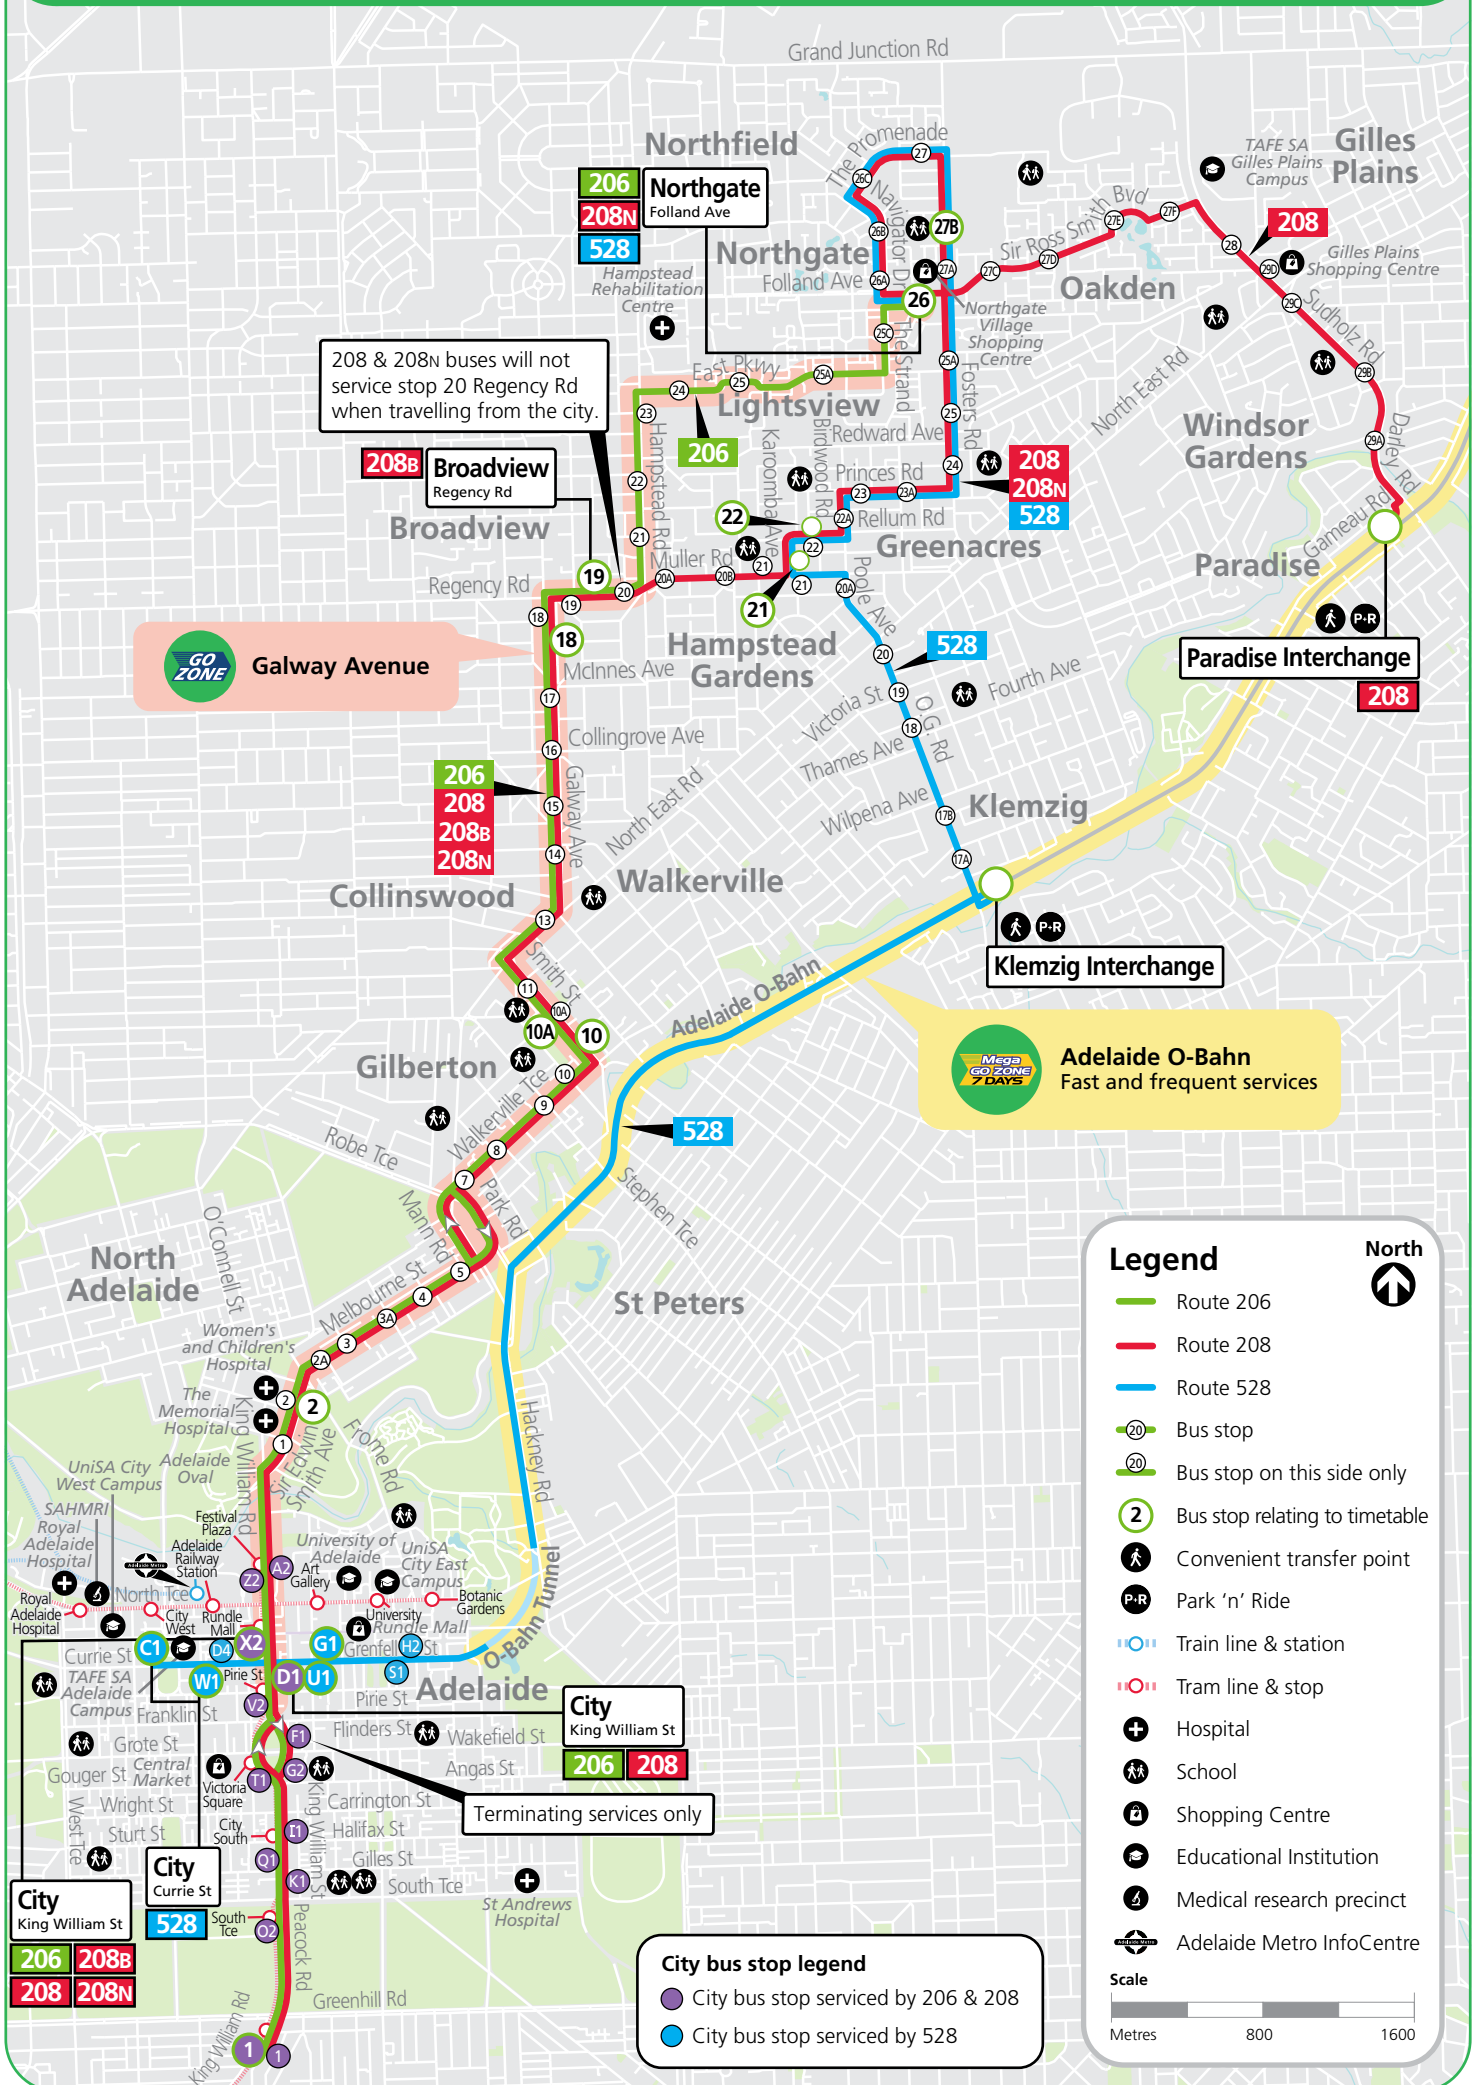

528 Northgate to city

Monday to Friday

AM	528	528	528	528	528	528	528	528	528	528
	6:13	6:17	6:24	6:31	6:41	6:44	-	-	-	-
	6:36	6:41	6:48	6:55	7:05	7:08	-	-	-	-
	6:56	7:01	7:08	7:17	7:28	7:31	-	-	-	-
	7:13	7:18	7:25	7:35	7:46	7:50	-	-	-	-
	7:30	7:35	7:43	7:54	8:06	8:10	-	-	-	-
	7:47	7:52	8:00	8:11	8:23	8:27	-	-	-	-
	8:06	8:11	8:19	8:31	8:43	8:47	-	-	-	-
	8:23	8:28	8:37	8:48	9:00	9:04	-	-	-	-

Services may operate to a different timetable during the December to January school holidays. Visit the Adelaide Metro website during this period for full details.

206, 208, 528 Paradise & Northgate to city

206, 208 City to Northgate & Paradise

Monday to Friday (continued)

PM	208	206	206	208N	206	208	206	208N	206	208	206	208N	206	208N	206	208N	206	208N	206	208N
	-	5:32	5:44	-	6:01	6:13	6:29	6:52	7:23	7:53	8:23	8:53	9:23	9:53	10:23	10:54	11:24	11:54	-	-
	V5:34	5:42	5:54	V6:01	6:10	6:22	6:38	7:01	7:31	8:01	8:31	9:01	9:31	10:01	10:31	11:01	11:31	12:01	-	-
	5:50	6:00	6:10	6:16	6:25	6:37	6:51	7:14	7:44	8:14	8:44	9:14	9:44	10:13	10:43	11:13	11:42	12:12	-	-
	5:59	6:09	6:19	6:24	6:33	6:45	6:58	7:21	7:51	8:21	8:51	9:21	9:51	10:20	10:50	11:20	11:49	12:19	-	-
	6:09	-	-	*6:34	-	-	-	-	-	-	-	-	-	-	-	-	-	*12:26	-	-
	6:14	6:21	6:30	6:39	6:44	6:55	7:07	7:30	8:00	8:30	9:00	9:30	10:00	10:17	10:59	11:28	11:57	12:30	-	-
	6:24	-	-	-	7:04	-	-	-	-	-	-	-	-	-	-	-	-	-	-	-

Legend

- A – Bus departs from stop T1 Victoria Square, city 4 minutes prior to the time shown.
- V – Bus departs from stop T1 Victoria Square, city 5 minutes prior to the time shown.
- * – Times are approximate only. Bus does not have to wait until this time to depart stop.