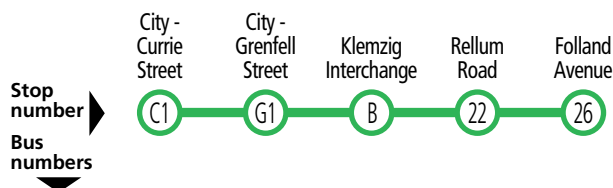

528 Northgate to city

Monday to Friday

AM	528	528	528	528	528	528	528	528	528	528
	6:13	6:17	6:24	6:31	6:41	6:44	-	-	-	-
	6:36	6:41	6:48	6:55	7:05	7:08	-	-	-	-
	6:56	7:01	7:08	7:17	7:28	7:31	-	-	-	-
	7:13	7:18	7:25	7:35	7:46	7:50	-	-	-	-
	7:30	7:35	7:43	7:54	8:06	8:10	-	-	-	-
	7:47	7:52	8:00	8:11	8:23	8:27	-	-	-	-
	8:06	8:11	8:19	8:31	8:43	8:47	-	-	-	-
	8:23	8:28	8:37	8:48	9:00	9:04	-	-	-	-

Legend

- A – Bus departs from stop T1 Victoria Square, city 4 minutes prior to the time shown.
- V – Bus departs from stop T1 Victoria Square, city 5 minutes prior to the time shown.
- * – Times are approximate only. Bus does not have to wait until this time to depart stop.

Services may operate to a different timetable during the December to January school holidays. Visit the Adelaide Metro website during this period for full details.

528 City to Northgate

Monday to Friday

Services may operate to a different timetable during the December to January school holidays. Visit the Adelaide Metro website during this period for full details.

206, 208 City to Northgate & Paradise