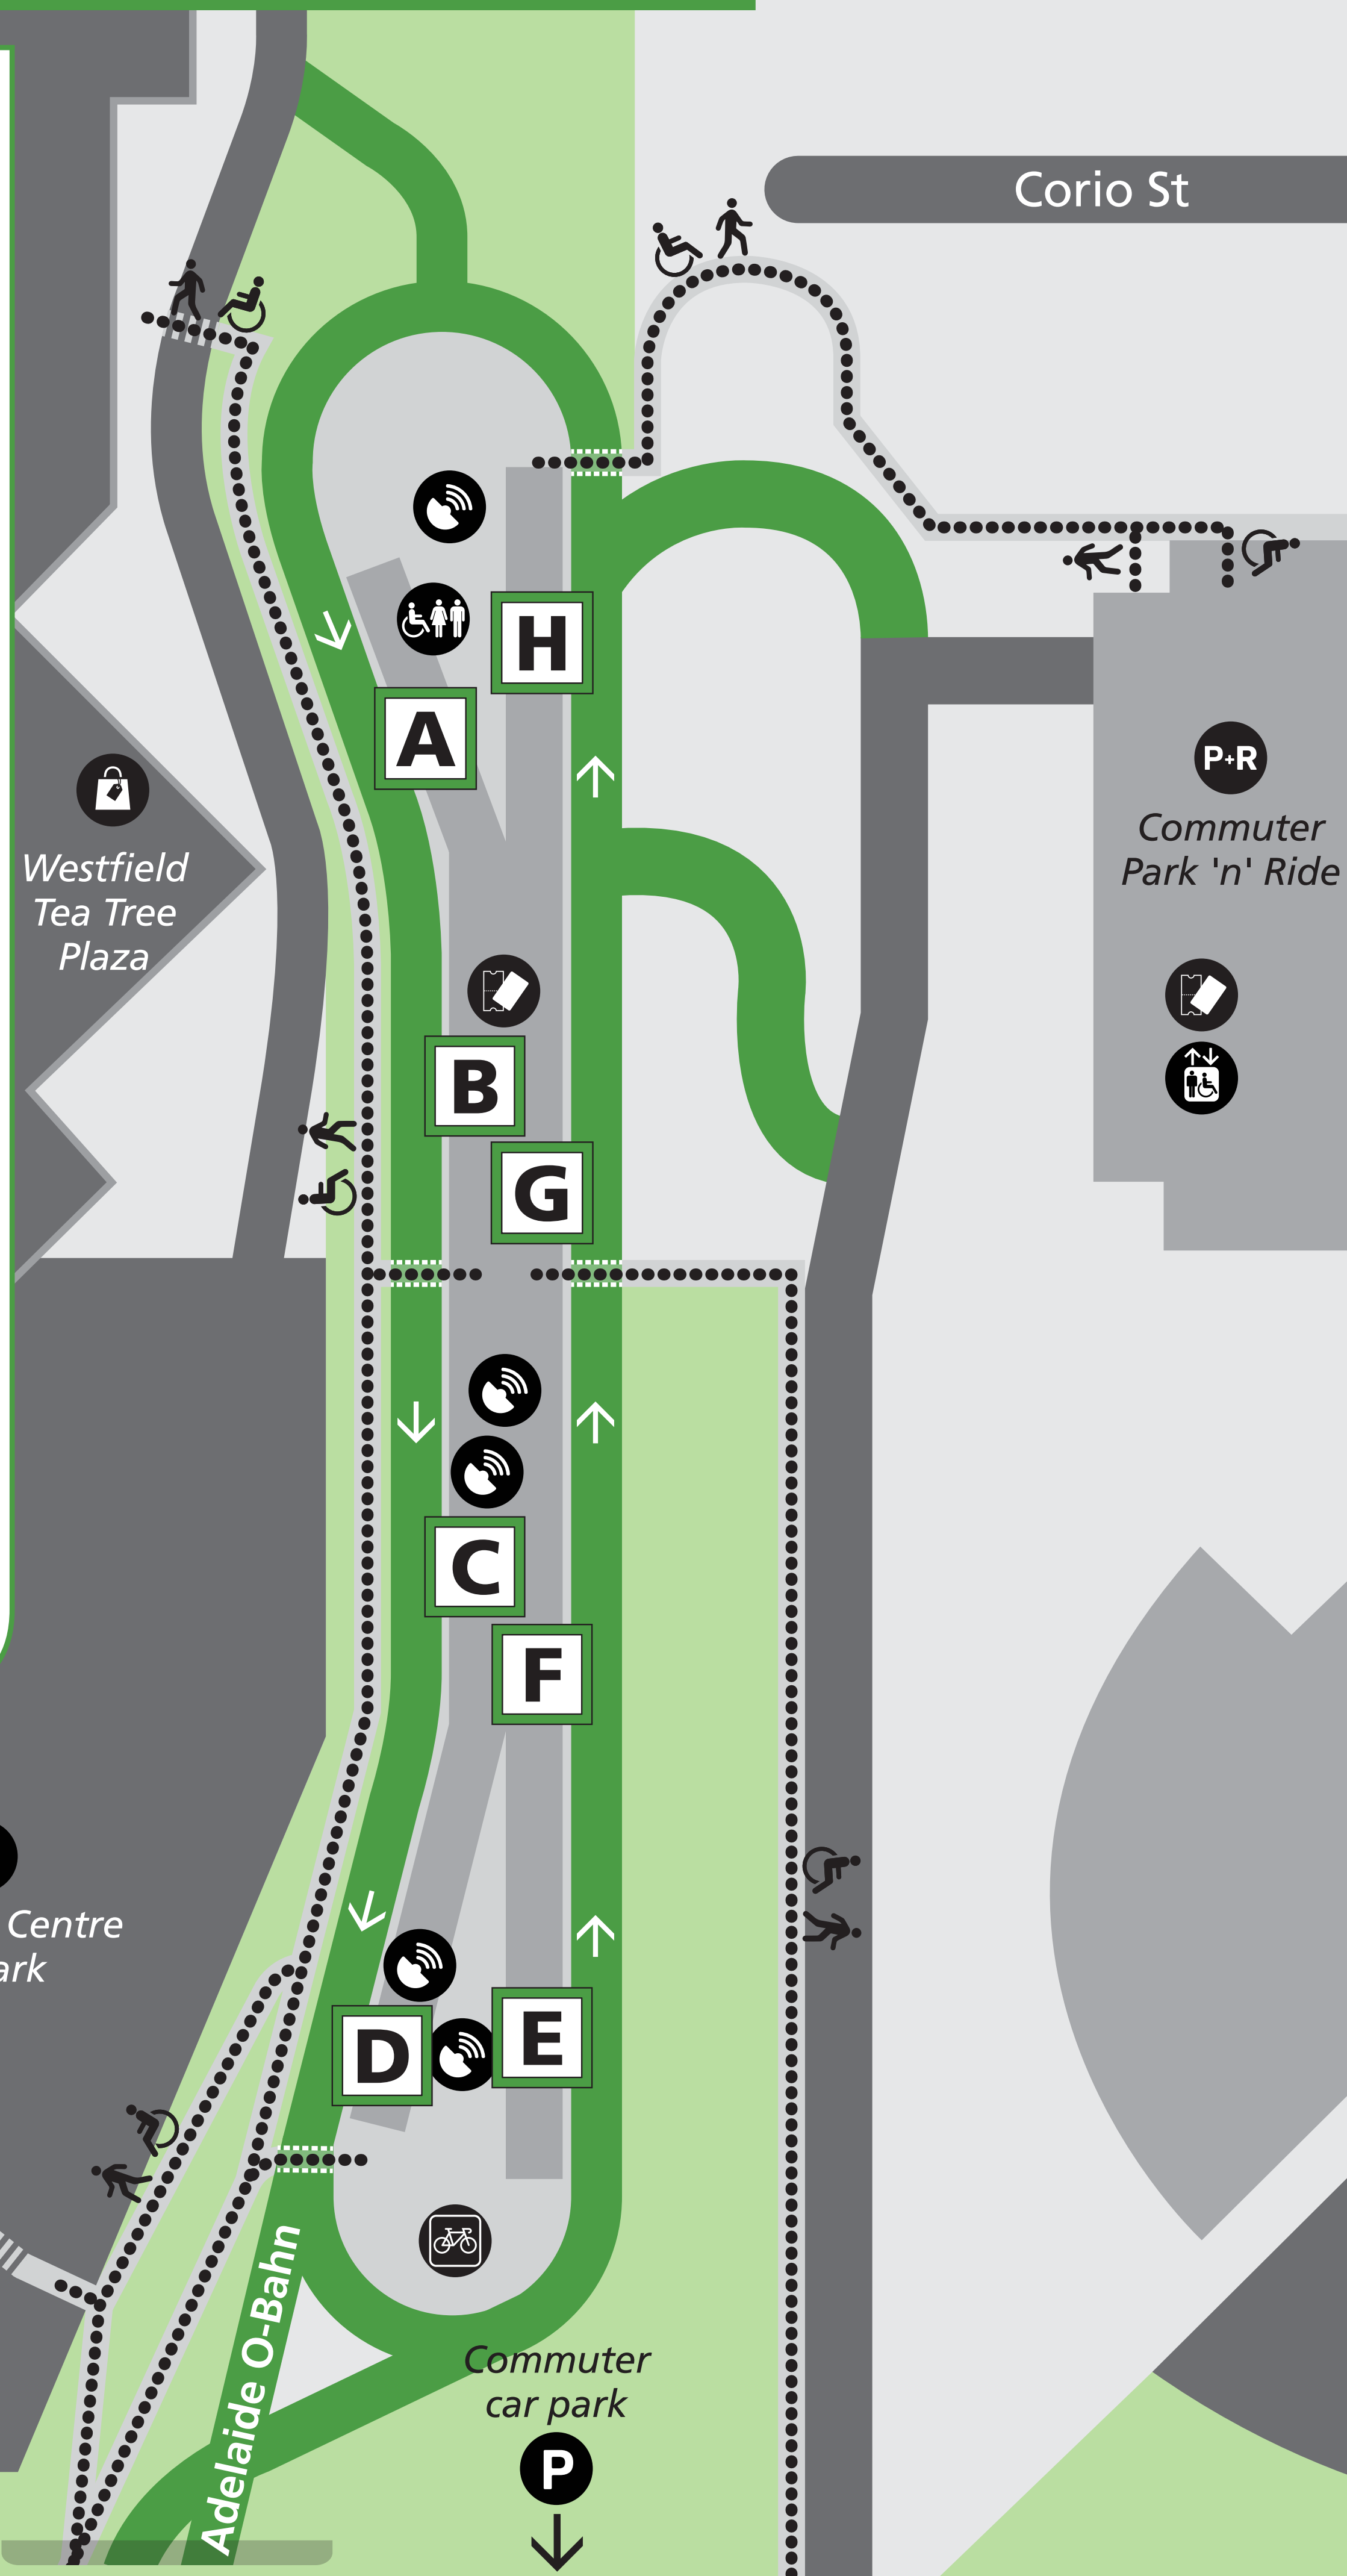

Tea Tree Plaza Interchange map

Legend

-  Buses only
-  All traffic
-  Interchange access
-  O-Bahn bus zones
-  503 OUTER NORTH EAST region routes
-  560 OUTER NORTH region routes
-  203 NORTH SOUTH region routes
-  1100 Regional Services – Regional Fares Apply
-  Fare machine
-  Real-Time arrivals display
-  Accessible toilet
-  Accessible elevator
-  Shopping Centre
-  Park 'n' Ride
-  Parking
-  Bike cage

Bus zone information

Zone

A

271
503

To city via North East Road
To Paradise via Helen Terrace then city
To Paradise via Kelly Road then city
To Paradise via North East Road then city

Zone

B

548
G40x

To city via O-Bahn – continues to Marion Centre Interchange

Zone

D

541x 544x
542x 545x
543x 546x

Express to city via O-Bahn
6am–10am
Monday to Friday only

Zone

E

544 M44
J1
J2

To Golden Grove Interchange

To Elizabeth Interchange

To Greenwith

Zone

F

541 N541
542
543
545 548
541G G40x
541x

To Fairview Park

To Surrey Downs