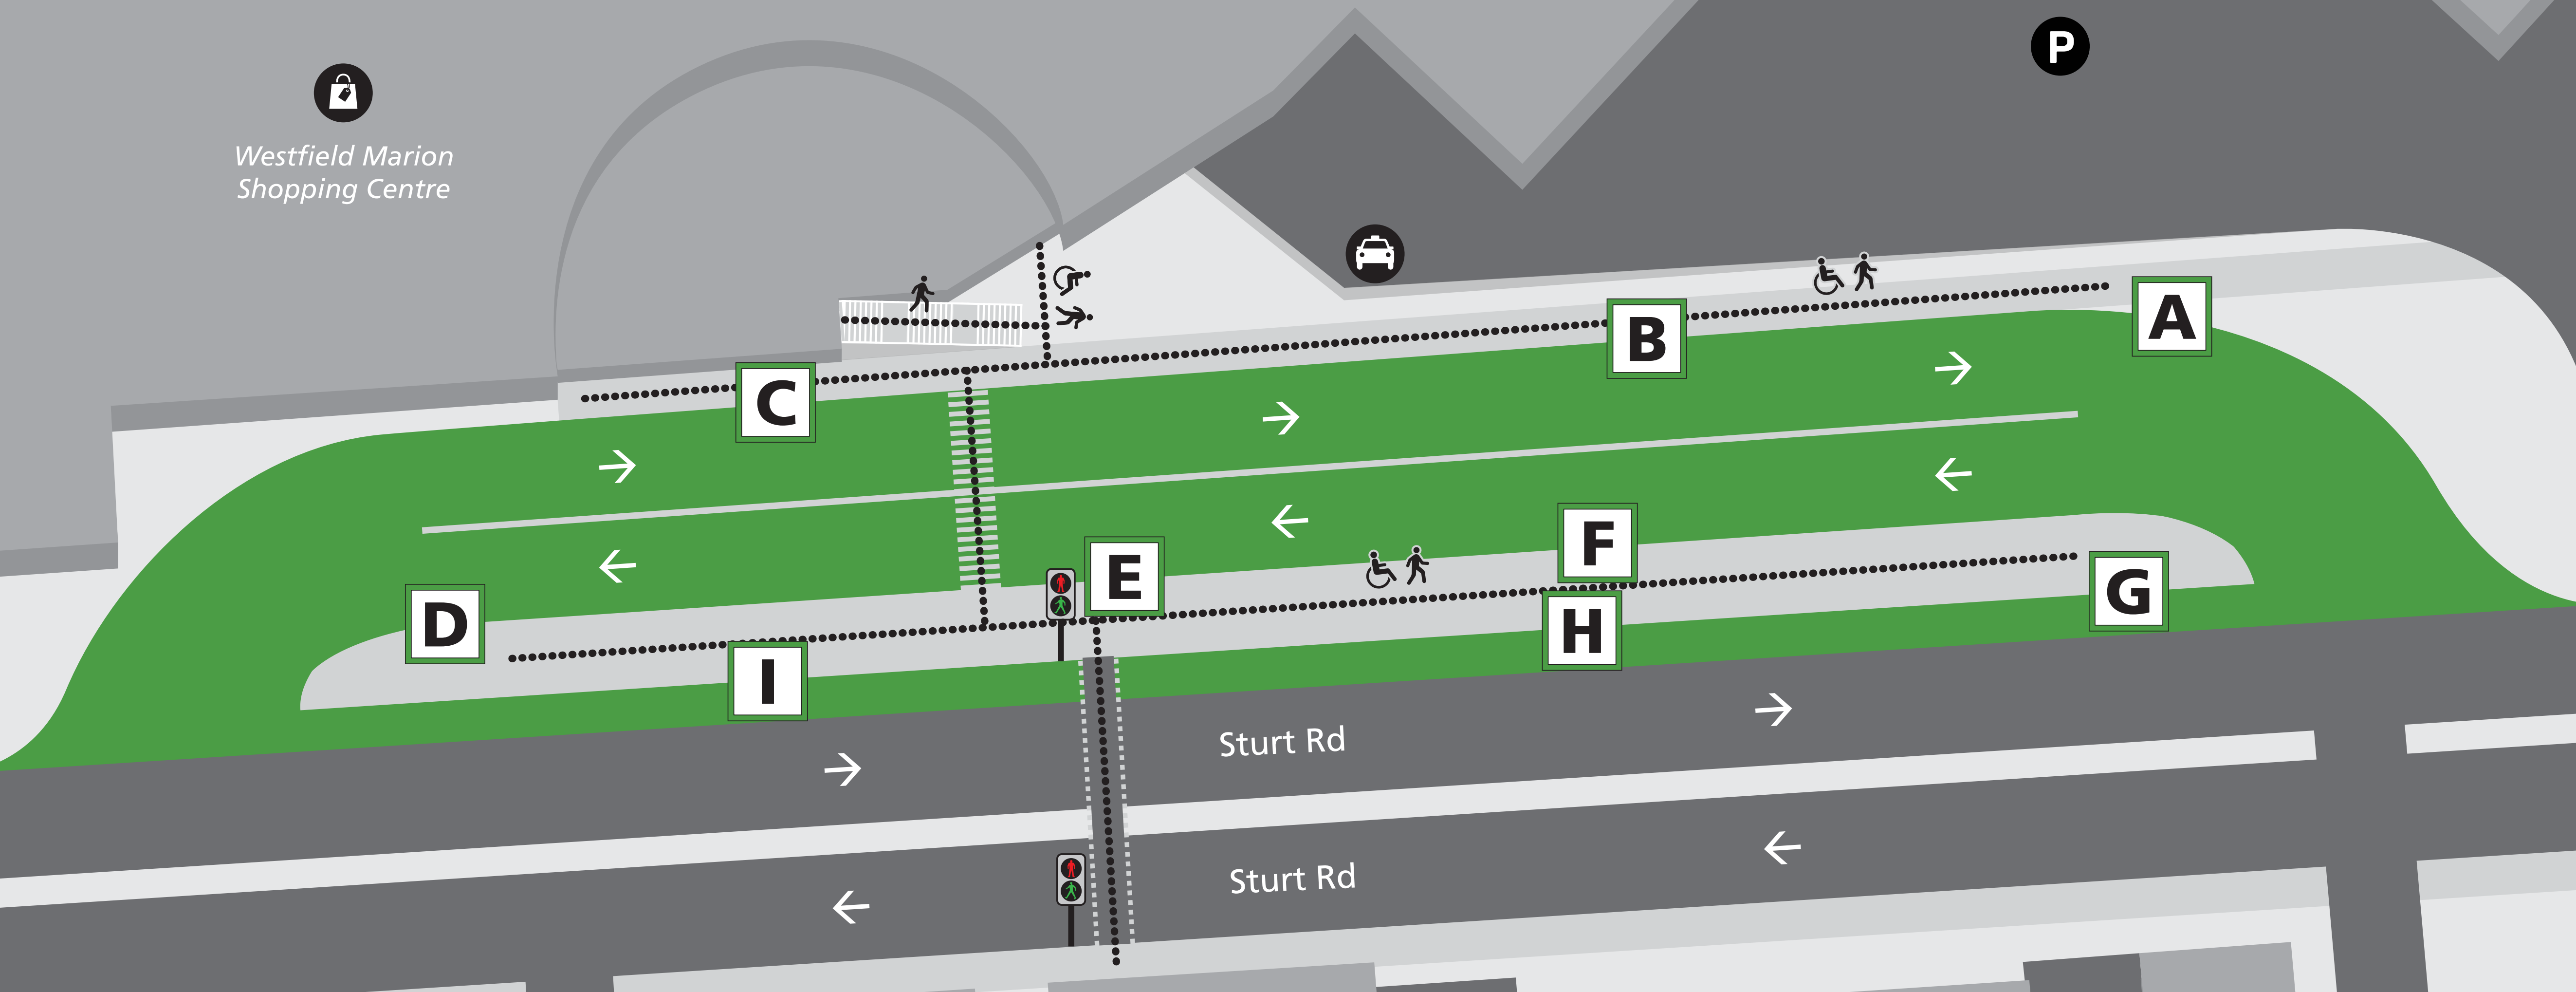

Marion Centre Interchange map

Westfield Marion Shopping Centre

Legend

- Buses only
- All traffic
- Interchange access
- Bus zones
- 241** NORTH SOUTH region bus routes
- J7** EAST WEST region bus routes
- M44** OUTER NORTH EAST region bus routes
- 733** OUTER SOUTH region bus routes
- 1252** Regional Services - Regional fares apply
- Shopping Centre
- Parking
- Taxi

Bus zone information

Zone

- A**
- 200 N10** To city
 - 300** To Arndale Centre Interchange via Portrush Rd (anti-clockwise loop)
 - 320 N21** To Aberfoyle Hub
 - 600 601** To Old Reynella Interchange
 - 640** To Marino
 - G10** To Blair Athol via City

Zone

- B**
- 248** To city
 - M44** To Golden Grove via City & O-Bahn
 - W90** To Paradise Interchange via City

Zone

- G** Bus Layover Only

Zone

- C**
- 733 734** To Colonnades Centre Interchange
 - N721** To Seaford Centre
 - Regional Services – Regional fares apply**
 - 1251** To Adelaide or Goolwa via Victor Harbor
 - 1253** To Goolwa via Victor Harbor

Zone

- D**
- 262 265 263 N262** To city
 - 645** To Seaview Downs
 - 646** To Seacombe Heights

Zone

- H** Bus Layover Only

Zone

- E**
- 241** To city
 - 300** To Arndale Centre Interchange via Glenelg (clockwise loop)
 - J7 J8** To West Lakes Centre Interchange