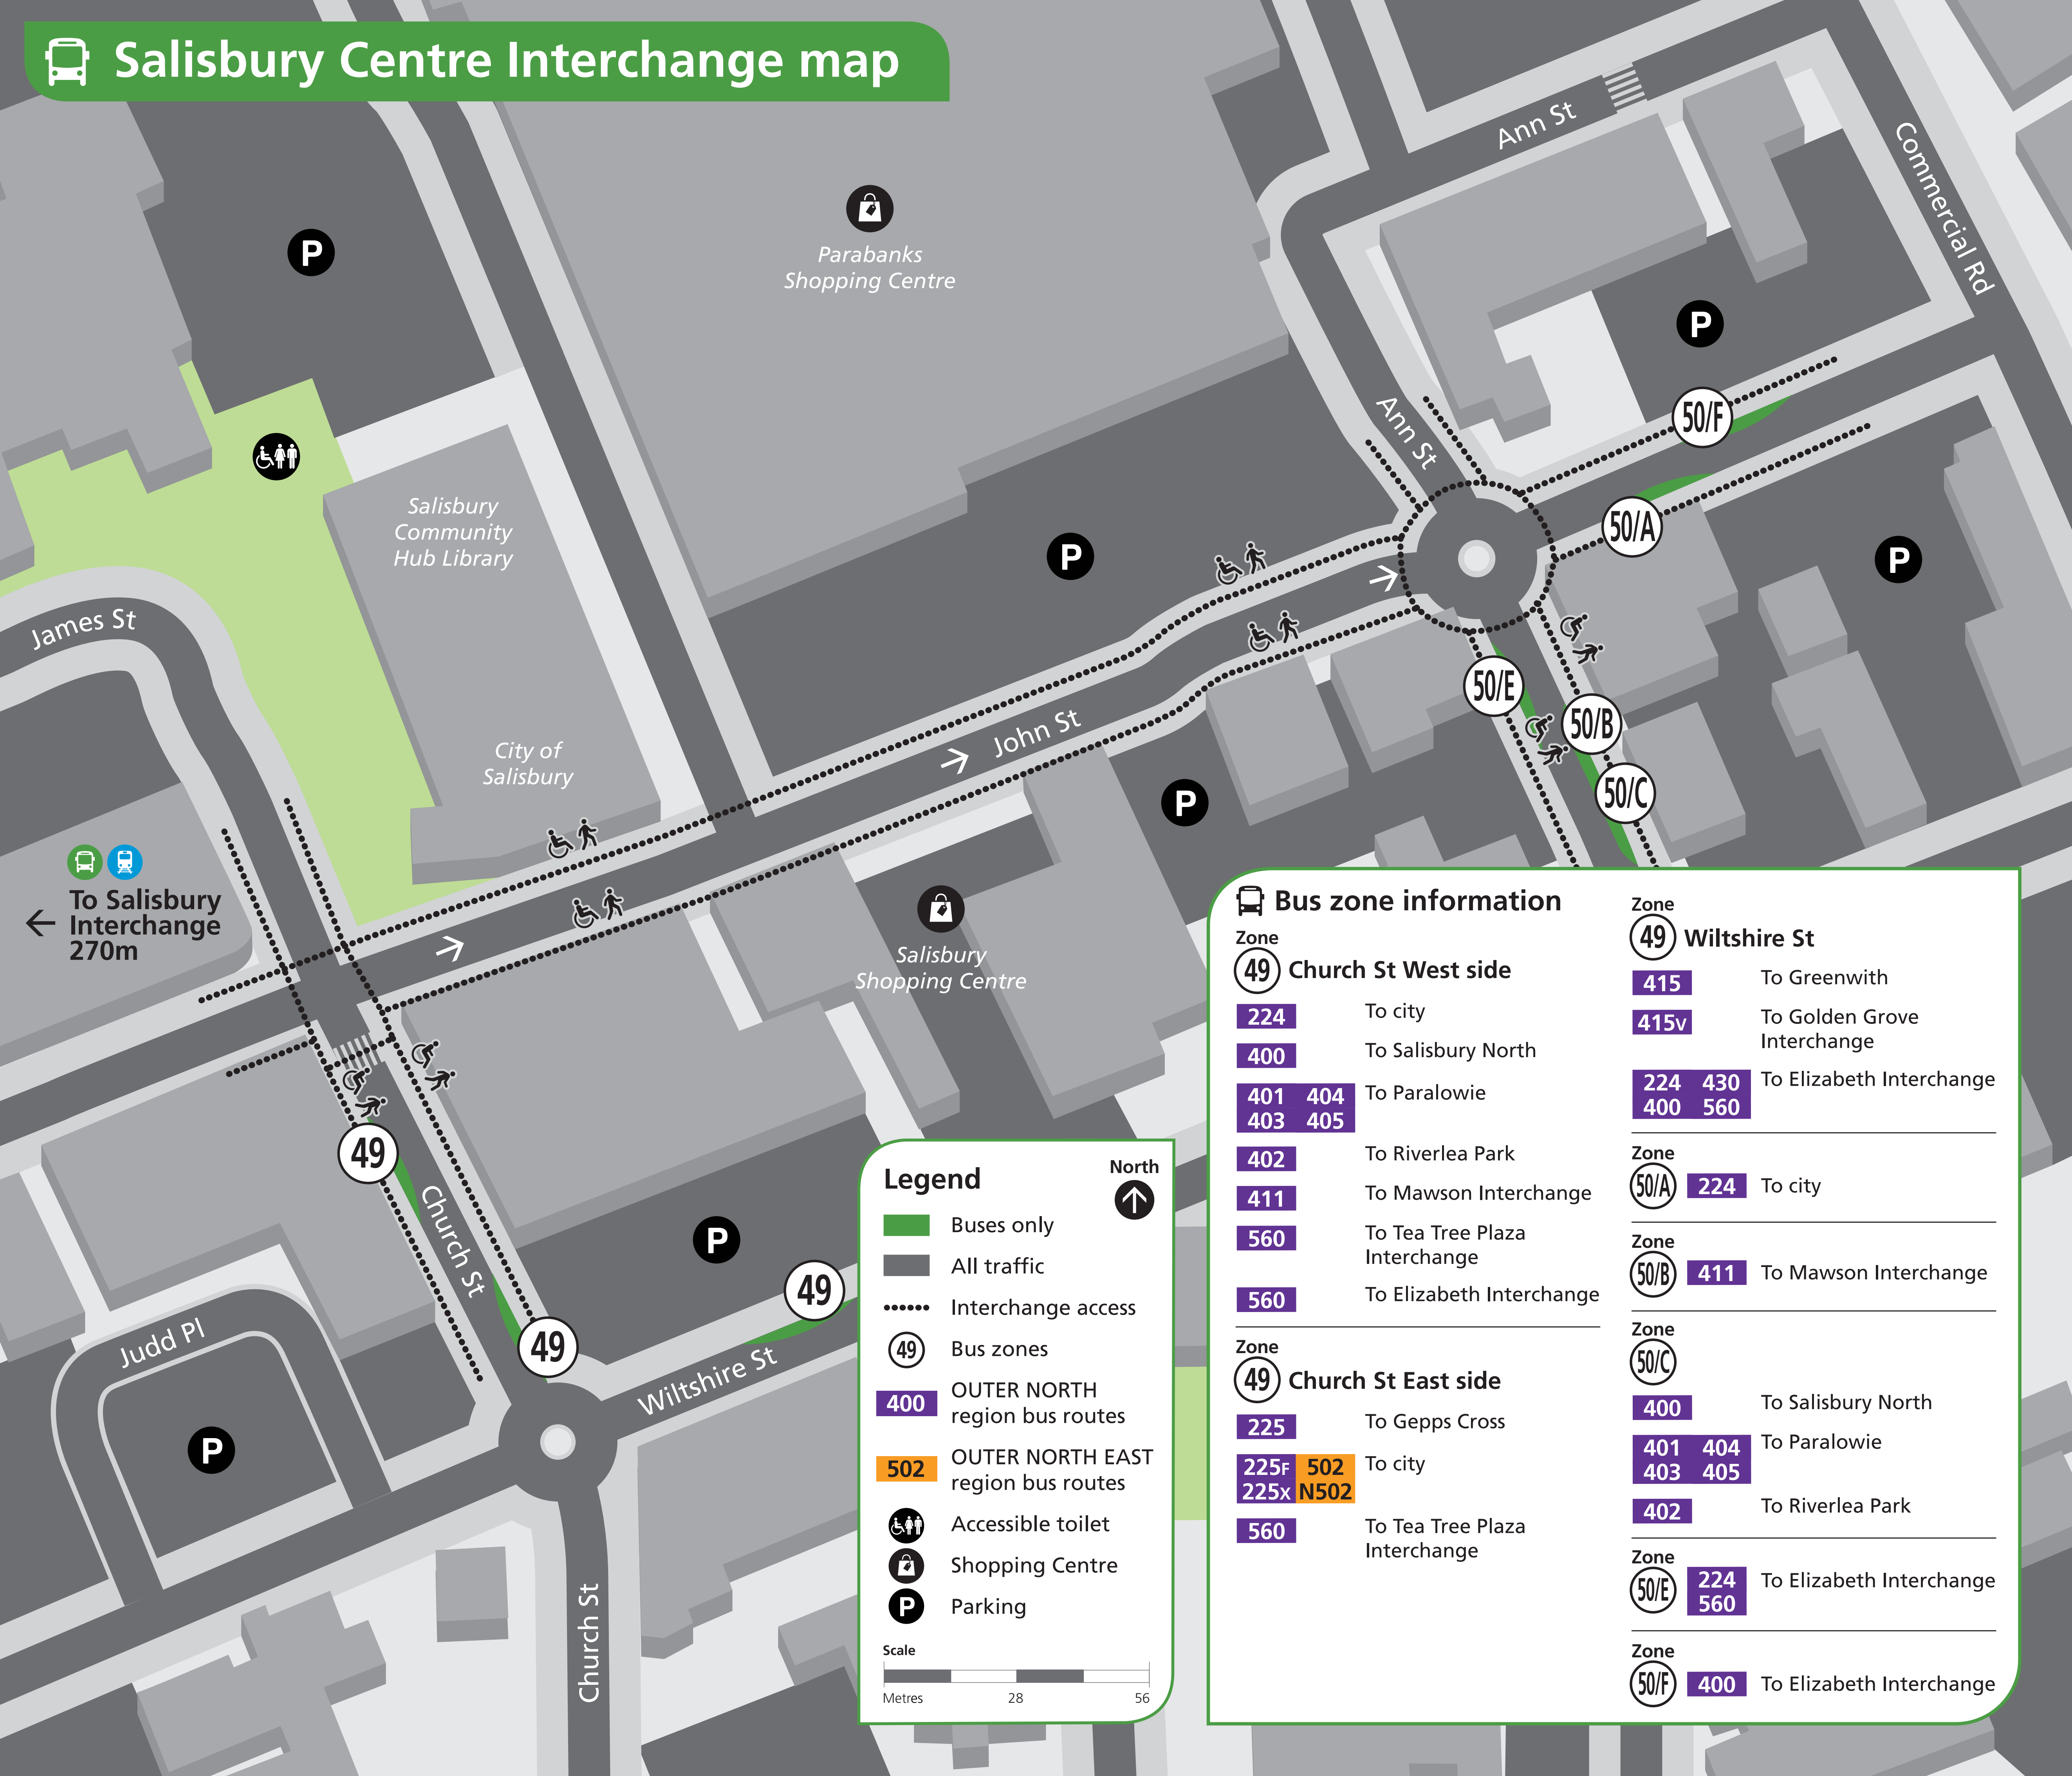

# Salisbury Centre Interchange map

To Salisbury Interchange  
 270m

### Legend

- Buses only
- All traffic
- Interchange access
- Bus zones
- OUTER NORTH region bus routes
- OUTER NORTH EAST region bus routes
- Accessible toilet
- Shopping Centre
- Parking

Scale

Metres 28 56

### Bus zone information

<p>Zone <b>49</b> Church St West side</p> <ul style="list-style-type: none"> <li><b>224</b> To city</li> <li><b>400</b> To Salisbury North</li> <li><b>401 404</b> To Paralowie</li> <li><b>403 405</b></li> <li><b>402</b> To Riverlea Park</li> <li><b>411</b> To Mawson Interchange</li> <li><b>560</b> To Tea Tree Plaza Interchange</li> <li><b>560</b> To Elizabeth Interchange</li> </ul>	<p>Zone <b>49</b> Church St East side</p> <ul style="list-style-type: none"> <li><b>225</b> To Gepps Cross</li> <li><b>225F 502</b> To city</li> <li><b>225x N502</b></li> <li><b>560</b> To Tea Tree Plaza Interchange</li> </ul>	<p>Zone <b>49</b> Wiltshire St</p> <ul style="list-style-type: none"> <li><b>415</b> To Greenwith</li> <li><b>415v</b> To Golden Grove Interchange</li> <li><b>224 430</b> To Elizabeth Interchange</li> <li><b>400 560</b></li> </ul> <hr/> <p>Zone <b>50/A</b> <b>224</b> To city</p> <hr/> <p>Zone <b>50/B</b> <b>411</b> To Mawson Interchange</p> <hr/> <p>Zone <b>50/C</b></p> <ul style="list-style-type: none"> <li><b>400</b> To Salisbury North</li> <li><b>401 404</b> To Paralowie</li> <li><b>403 405</b></li> <li><b>402</b> To Riverlea Park</li> </ul> <hr/> <p>Zone <b>50/E</b> <b>224</b> To Elizabeth Interchange</p> <li><b>560</b></li> <hr/> <p>Zone <b>50/F</b> <b>400</b> To Elizabeth Interchange</p>
--	--	--