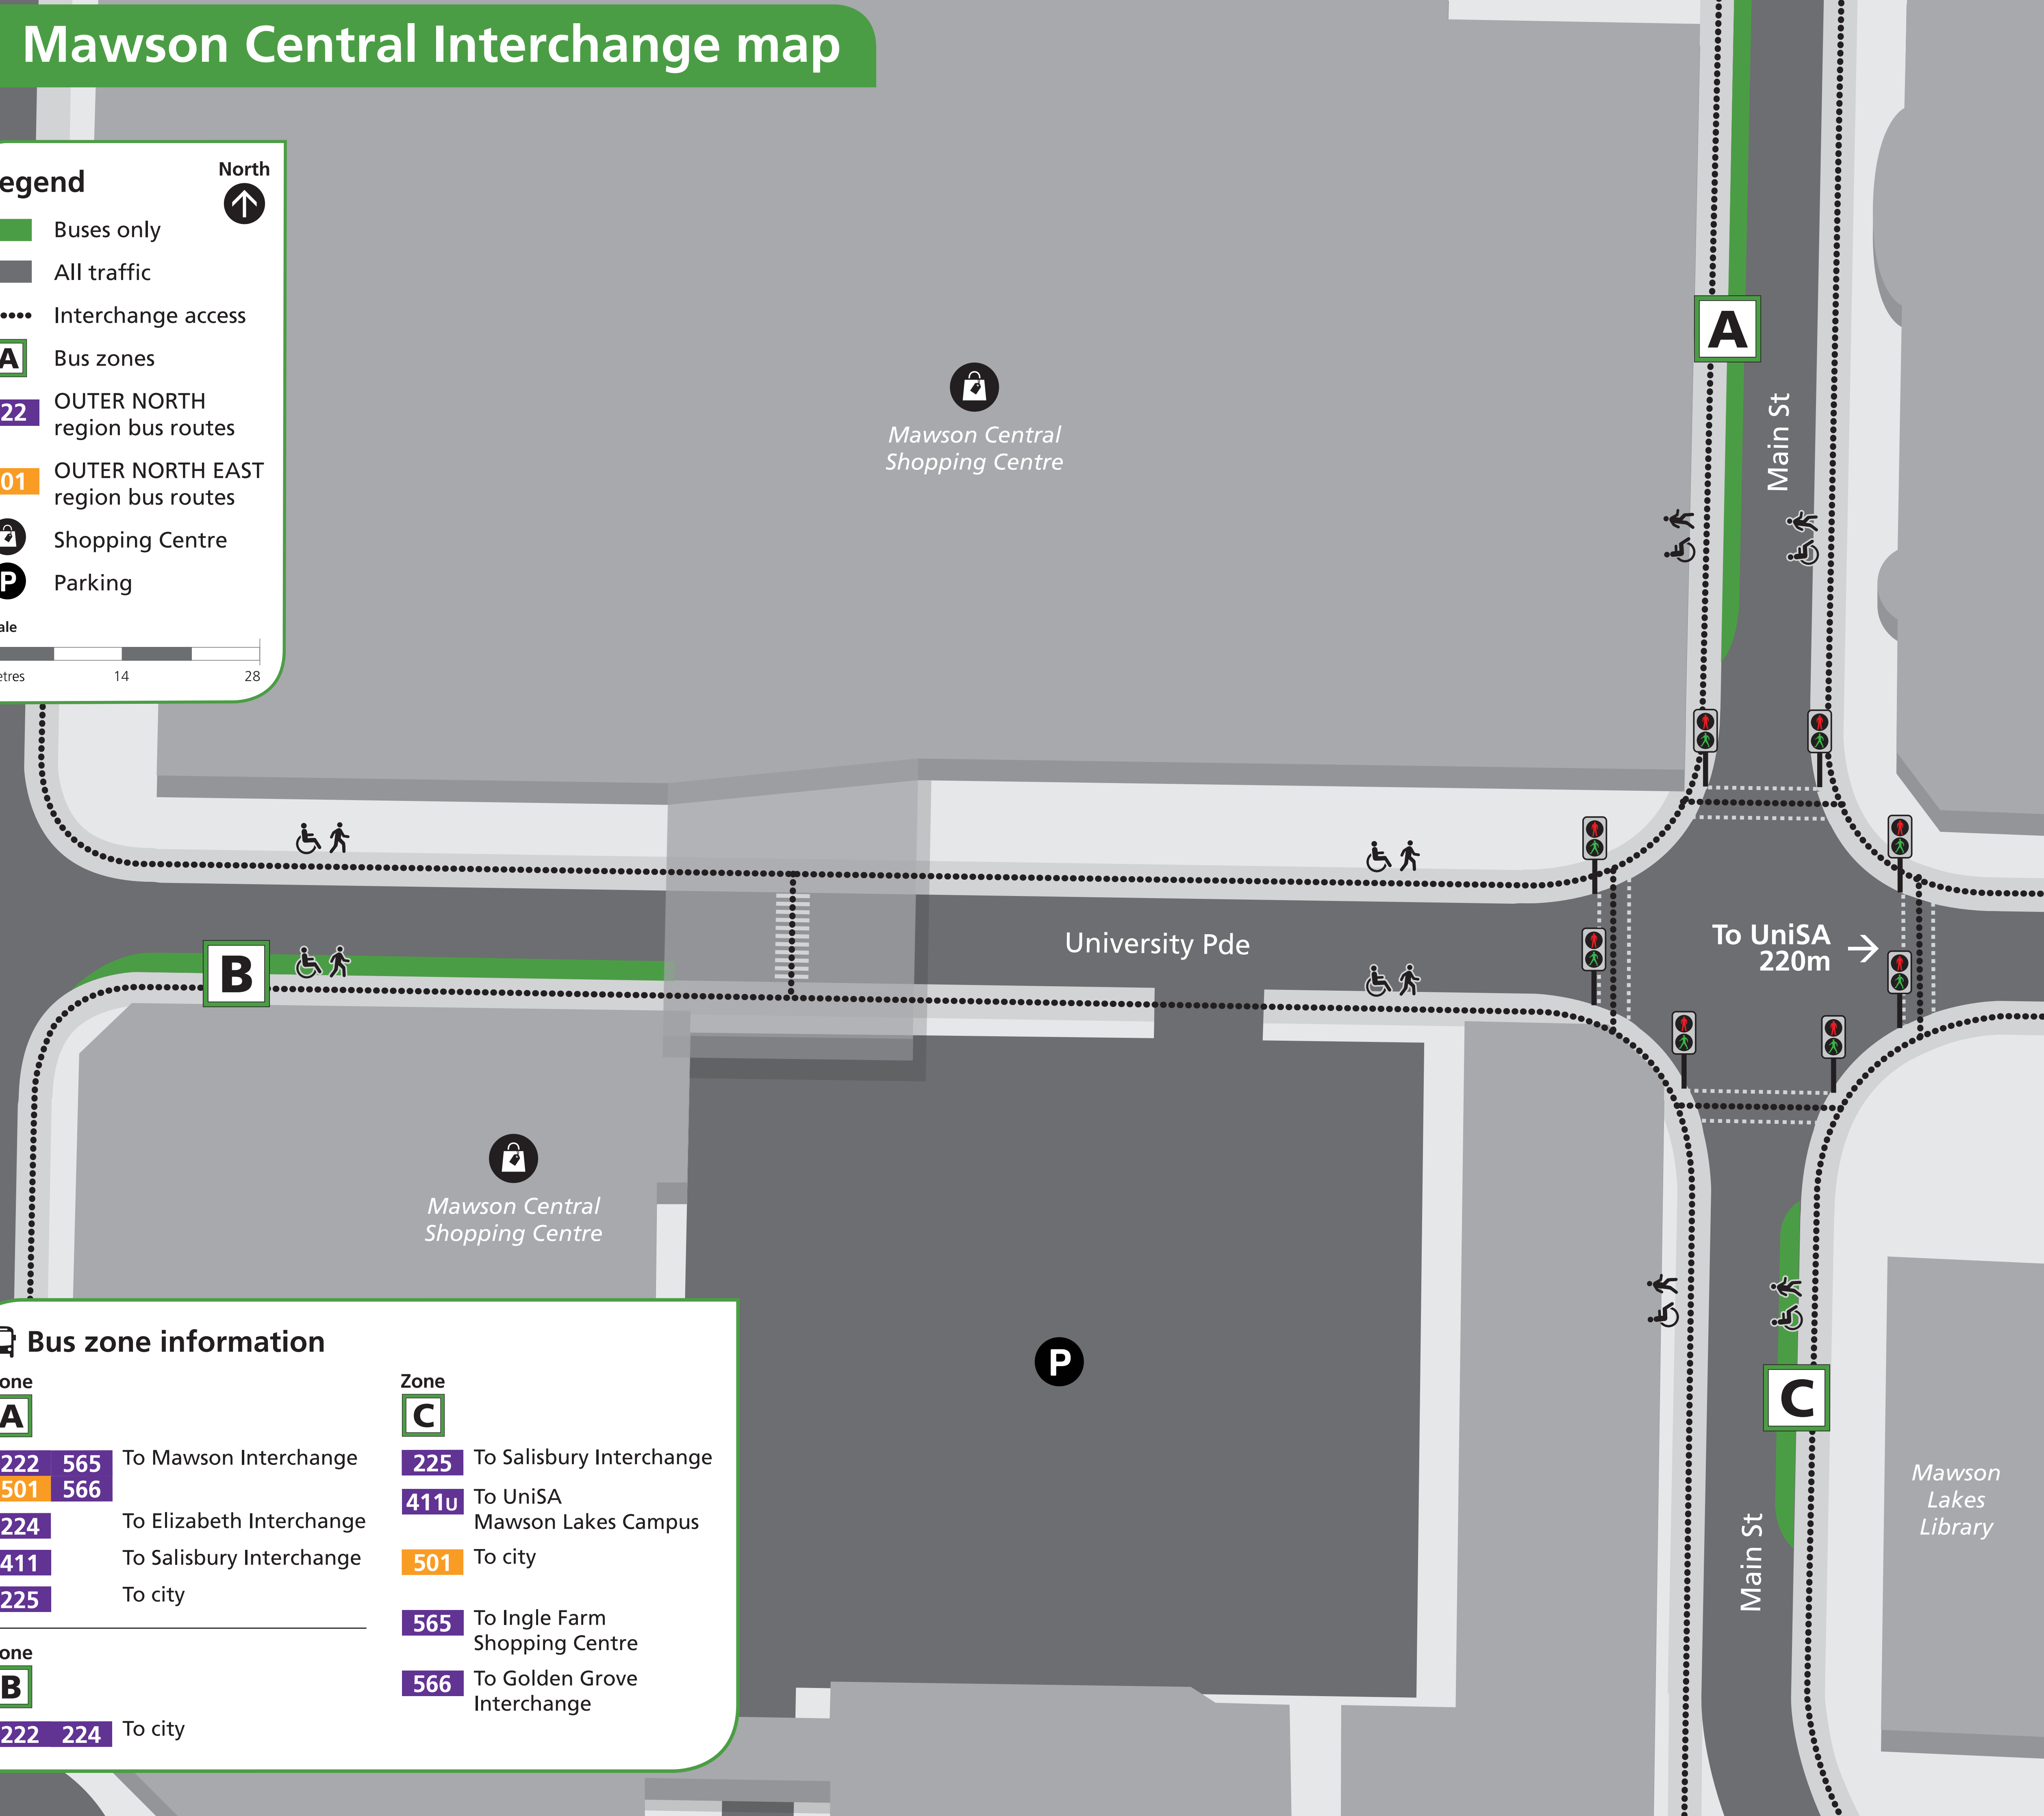

Mawson Central Interchange map

Legend

- Buses only
- All traffic
- Interchange access
- A Bus zones
- 222 OUTER NORTH region bus routes
- 501 OUTER NORTH EAST region bus routes
- Shopping Centre
- P Parking

Bus zone information

Zone

A

- 222 565 To Mawson Interchange
- 501 566
- 224 To Elizabeth Interchange
- 411 To Salisbury Interchange
- 225 To city

Zone

B

- 222 224 To city

Zone

C

- 225 To Salisbury Interchange
- 411u To UniSA Mawson Lakes Campus
- 501 To city
- 565 To Ingle Farm Shopping Centre
- 566 To Golden Grove Interchange