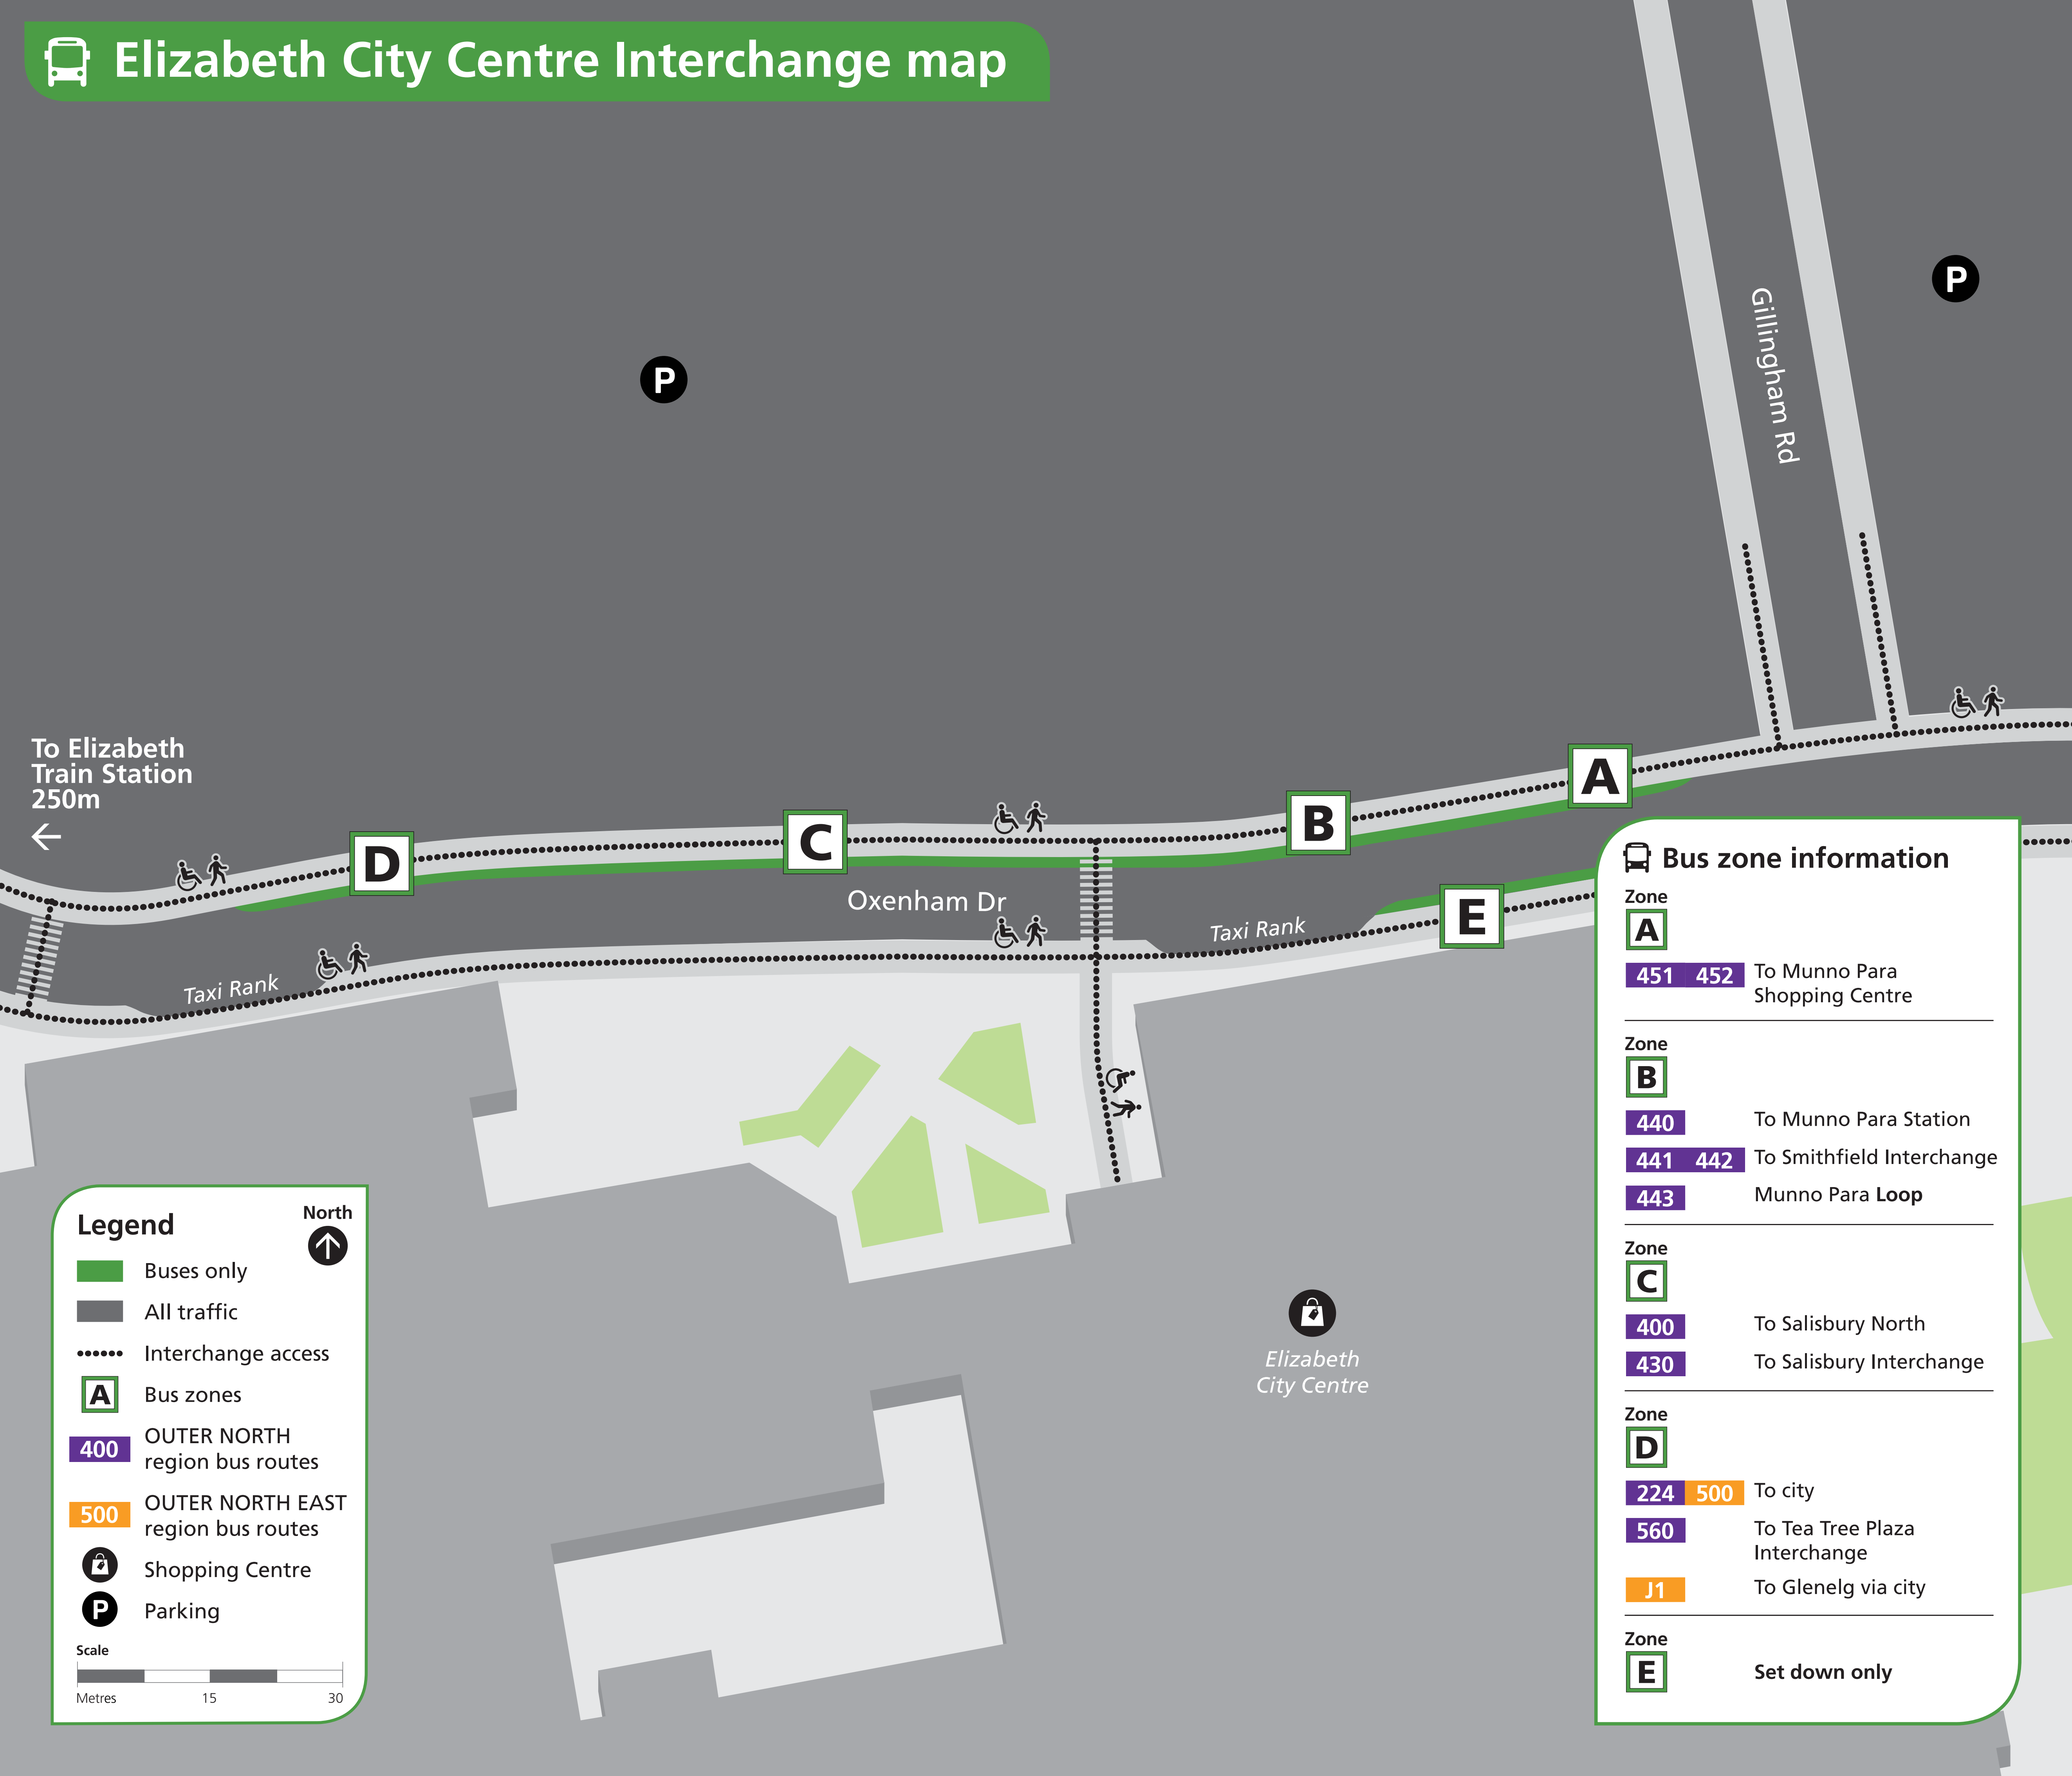

# Elizabeth City Centre Interchange map

To Elizabeth Train Station  
250m  
←

**Legend**

- Buses only
- All traffic
- Interchange access
- Bus zones
- OUTER NORTH region bus routes
- OUTER NORTH EAST region bus routes
- Shopping Centre
- Parking

North

Scale  
Metres 15 30

**Bus zone information**

Zone **A**

**451 452** To Munno Para Shopping Centre

---

Zone **B**

**440** To Munno Para Station

**441 442** To Smithfield Interchange

**443** Munno Para Loop

---

Zone **C**

**400** To Salisbury North

**430** To Salisbury Interchange

---

Zone **D**

**224 500** To city

**560** To Tea Tree Plaza Interchange

**J1** To Glenelg via city

---

Zone **E**

Set down only