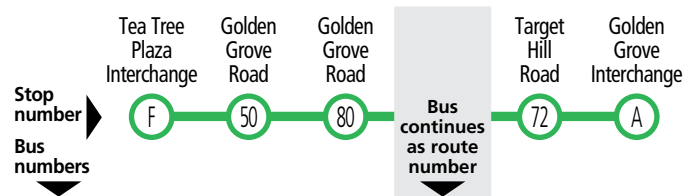

591A Greenwith Anti-clockwise loop

Monday to Friday

	591A				
AM	591A	6:55	7:02	7:12	7:24
	591A	7:35	7:43	7:54	8:09
	591A	8:21	8:29	8:39	8:53
	591A	9:05	9:13	9:23	9:36

Services may operate to a different timetable during the December to January school holidays. Visit the Adelaide Metro website during this period for full details.

548 Tea Tree Plaza to Greenwith & Golden Grove

Also shows limited route J2G

Saturday, Sunday & public holidays

	548					
AM	548	8:44	8:50	8:57	J2G	9:07
	548	9:44	9:50	9:57	J2G	10:07
	548	10:44	10:50	10:57	J2G	11:07
	548	11:44	11:50	11:57	J2G	12:07
PM	548	12:44	12:50	12:57	J2G	1:07
	548	1:44	1:50	1:57	J2G	2:07
	548	2:44	2:50	2:57	J2G	3:07
	548	3:44	3:50	3:57	J2G	4:07
	548	4:44	4:50	4:57	J2G	5:07
	548	5:58	6:04	6:09	J2G	6:18
	548	6:58	7:04	7:09	J2G	7:18
	548	7:58	8:04	8:09	J2G	8:18
	548	8:58	9:04	9:09	J2G	9:18