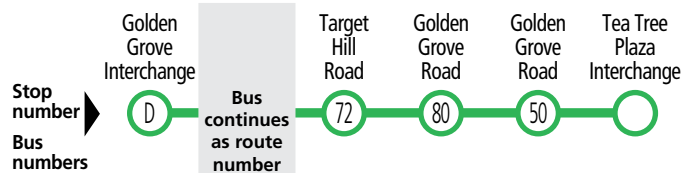

Golden Grove & Greenwith to Tea Tree Plaza

Also shows limited route J2

Saturday, Sunday & public holidays

AM	J2	9:22	548	9:29	9:39	9:45	9:52
	J2	10:22	548	10:29	10:39	10:45	10:52
	J2	11:22	548	11:29	11:39	11:45	11:52
PM	J2	12:22	548	12:29	12:39	12:45	12:52
	J2	1:22	548	1:29	1:39	1:45	1:52
	J2	2:22	548	2:29	2:39	2:45	2:52
	J2	3:22	548	3:29	3:39	3:45	3:52
	J2	4:22	548	4:29	4:40	4:46	4:53
	J2	5:22	548	5:29	5:40	5:46	5:53
	J2	6:07	548	6:14	6:24	6:30	6:37
	J2	6:57	548	7:03	7:12	7:17	7:23
	J2	8:21	548	8:27	8:36	8:41	8:47
	J2	9:21	548	9:27	9:36	9:41	9:47
	J2	10:21	548	10:27	10:36	10:41	10:47