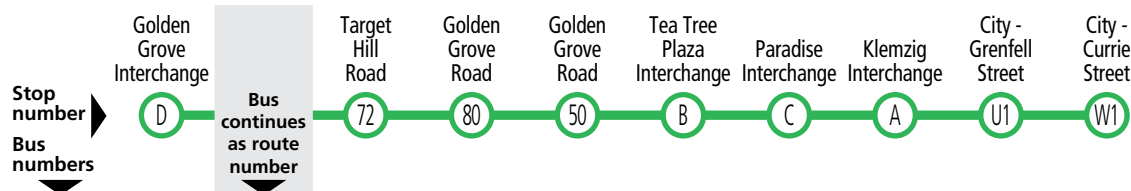

548 Golden Grove Interchange & Greenwith to Tea Tree Plaza Interchange & city via Golden Grove Road & O-Bahn. Service operates 7 days.

591A 🚶 Golden Grove Interchange to Greenwith anti-clockwise loop. Service operates Monday-Friday.

Services may operate to a different timetable during the December to January school holidays. Visit the Adelaide Metro website during this period for full details.

548, 591A, 591C Golden Grove & Greenwith to Tea Tree Plaza & city

548

Golden Grove & Greenwith to Tea Tree Plaza & city

Also shows limited routes C2x & J2

Monday to Friday

AM	548			6:54	7:03	7:09	7:17	7:23	7:26	7:37	7:41
	548	-	-	7:11	7:21	7:27	7:35	7:41	7:44	7:55	7:59
	548	-	-	7:25	7:36	7:42	7:50	7:56	7:59	8:11	8:15
	548	-	-	7:40	7:51	7:57	8:05	8:11	8:14	8:26	8:30
	548	7:49	-	7:54	8:05	8:11	8:20	8:26	8:29	8:41	8:45
	J2	8:05	548	8:11	8:21	8:28	8:36	-	-	-	-
	J2	8:52	548	8:59	9:09	9:16	9:23	-	-	-	-
	J2	9:24	548	9:31	9:41	9:47	9:54	-	-	-	-
	J2	9:42	548	9:49	9:59	10:05	10:12	-	-	-	-
	J2	10:12	548	10:19	10:29	10:35	10:42	-	-	-	-
	J2	10:37	548	10:44	10:54	11:00	11:07	-	-	-	-
	J2	11:07	548	11:14	11:24	11:30	11:37	-	-	-	-
	J2	11:37	548	11:44	11:54	12:00	12:07	-	-	-	-
PM	J2	12:07	548	12:14	12:24	12:30	12:37	-	-	-	-
	J2	12:37	548	12:44	12:54	1:00	1:07	-	-	-	-
	J2	1:07	548	1:14	1:24	1:30	1:37	-	-	-	-
	J2	1:37	548	1:44	1:54	2:00	2:07	-	-	-	-
	J2	2:07	548	2:14	2:24	2:30	2:37	-	-	-	-
	J2	2:39	548	2:46	2:56	3:02	3:09	-	-	-	-
	J2	3:10	548	3:17	3:29	3:36	3:43	-	-	-	-
	J2	3:41	548	3:50	4:02	4:09	4:16	-	-	-	-
	J2	4:11	548	4:19	4:30	4:37	4:44	-	-	-	-
	C2x	-	548	4:48	4:59	5:06	5:13	-	-	-	-
	C2x	-	548	5:20	5:31	5:38	5:45	-	-	-	-
	C2x	-	548	5:48	5:59	6:05	6:12	-	-	-	-
	C2x	-	548	6:13	6:24	6:30	6:37	-	-	-	-
	C2x	-	548	6:46	6:56	7:01	7:07	-	-	-	-
	J2	7:31	548	7:37	7:46	7:51	7:57	-	-	-	-
	J2	8:21	548	8:27	8:36	8:41	8:47	-	-	-	-
	J2	9:21	548	9:27	9:36	9:41	9:47	-	-	-	-
	J2	10:21	548	10:27	10:36	10:41	10:47	-	-	-	-