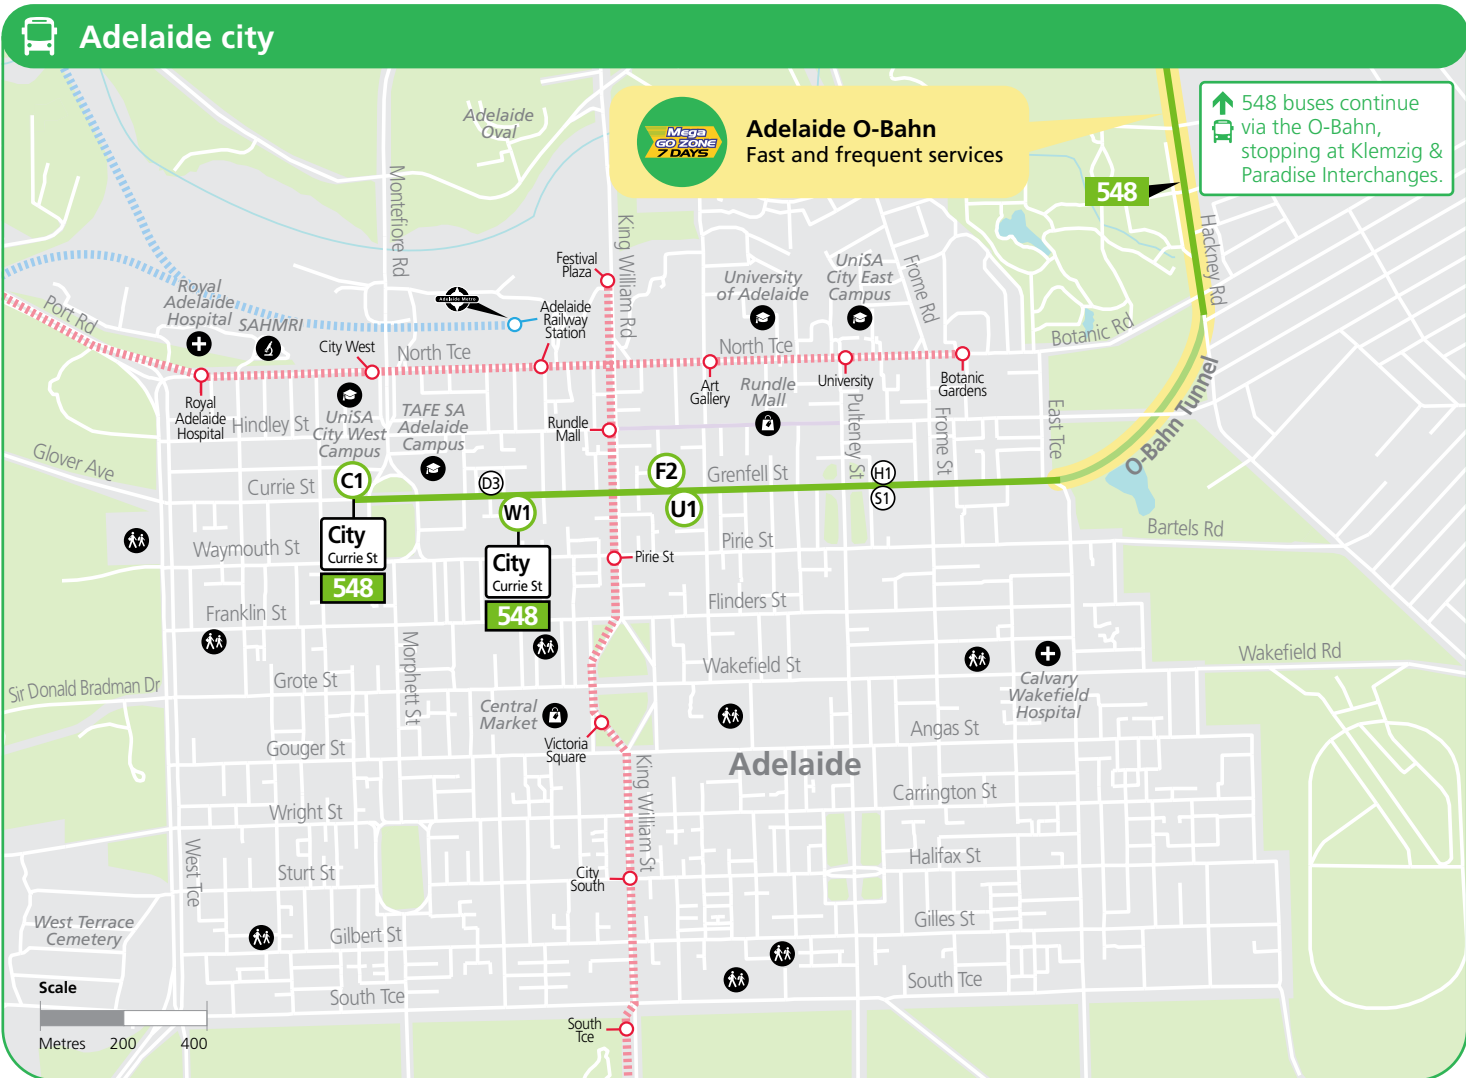

548 Golden Grove Interchange & Greenwith to Tea Tree Plaza Interchange & city via Golden Grove Road & O-Bahn. Service operates 7 days.

591A 🚶 Golden Grove Interchange to Greenwith anti-clockwise loop. Service operates Monday-Friday.

591c 🚶 Golden Grove Interchange to Greenwith clockwise loop. Service operates Monday-Friday.

🚶 Hail 'n' Ride services

Passengers can hail the 591A & 591c services anywhere along the route and, provided it is safe to do so, the driver will pick you up or set you down as requested.

Services may operate to a different timetable during the December to January school holidays. Visit the Adelaide Metro website during this period for full details.

548, 591A, 591C Golden Grove & Greenwith to Tea Tree Plaza & city

548 Tea Tree Plaza to Greenwith & Golden Grove

Also shows limited route J2G

Saturday, Sunday & public holidays

	548					
AM	548	8:44	8:50	8:57	J2G	9:07
	548	9:44	9:50	9:57	J2G	10:07
	548	10:44	10:50	10:57	J2G	11:07
	548	11:44	11:50	11:57	J2G	12:07
PM	548	12:44	12:50	12:57	J2G	1:07
	548	1:44	1:50	1:57	J2G	2:07
	548	2:44	2:50	2:57	J2G	3:07
	548	3:44	3:50	3:57	J2G	4:07
	548	4:44	4:50	4:57	J2G	5:07
	548	5:58	6:04	6:09	J2G	6:18
	548	6:58	7:04	7:09	J2G	7:18
	548	7:58	8:04	8:09	J2G	8:18
	548	8:58	9:04	9:09	J2G	9:18