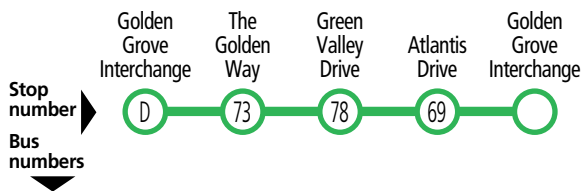

548 City & Tea Tree Plaza to Greenwith & Golden Grove

Also shows limited routes C2, C2x, J2 & J2G

Monday to Friday

	548										
AM	548	-	-	-	-	7:28	7:34	7:40	C2x	7:51	-
	548	-	-	-	-	7:58	8:04	8:10	C2x	8:23	-
	548	-	-	-	-	8:31	8:38	8:44	C2	8:54	9:02
	548	-	-	-	-	8:53	9:00	9:06	J2	9:17	9:25
	548	-	-	-	-	9:24	9:30	9:37	J2	9:47	9:55
	548	-	-	-	-	9:54	10:00	10:07	J2	10:17	10:25
	548	-	-	-	-	10:24	10:30	10:37	J2	10:47	10:55
	548	-	-	-	-	10:54	11:00	11:07	J2	11:17	11:25
PM	548	-	-	-	-	11:24	11:30	11:37	J2	11:47	11:55
	548	-	-	-	-	11:54	12:00	12:07	J2	12:17	12:25
	548	-	-	-	-	12:24	12:30	12:37	J2	12:47	12:55
	548	-	-	-	-	12:54	1:00	1:07	J2	1:17	1:25
	548	-	-	-	-	1:24	1:30	1:37	J2	1:47	1:55
	548	-	-	-	-	1:49	1:55	2:02	J2	2:12	2:20
	548	-	-	-	-	2:20	2:26	2:33	J2	2:43	2:50
	548	-	-	-	-	2:45	2:51	2:58	J2	3:08	3:17
	548	-	-	-	-	3:19	3:25	3:32	J2	3:42	3:49
	548	-	-	-	-	3:47	3:54	4:01	J2	4:12	4:19
	548	3:52	3:57	4:07	4:10	4:17	4:24	4:31	J2	4:42	4:49
	548	4:23	4:28	4:38	4:41	4:48	4:55	5:02	J2	5:12	5:19
	548	4:52	4:58	5:08	5:11	5:18	5:26	5:33	J2	5:43	5:50
	548	5:09	5:15	5:25	5:28	5:35	5:42	5:48	-	5:59	6:06
	548	5:29	5:35	5:45	5:48	5:55	6:02	6:09	J2G	6:18	6:25
	548	5:56	6:01	6:11	6:14	6:20	6:27	6:33	-	6:42	6:49
	548	-	-	-	-	6:58	7:04	7:09	J2G	7:18	7:25
	548	-	-	-	-	7:58	8:04	8:09	J2G	8:18	8:25
548	-	-	-	-	8:58	9:04	9:09	J2G	9:18	9:25	

Explanation

Limited C2, C2x, J2 & J2G timetable shown. See the C1-C2-J1-J2-N1-163 timetable for more information.

Services may operate to a different timetable during the December to January school holidays. Visit the Adelaide Metro website during this period for full details.

591A Greenwith Anti-clockwise loop

Monday to Friday

	591A				
AM	591A	6:55	7:02	7:12	7:24
	591A	7:35	7:43	7:54	8:09
	591A	8:21	8:29	8:39	8:53
	591A	9:05	9:13	9:23	9:36

Services may operate to a different timetable during the December to January school holidays. Visit the Adelaide Metro website during this period for full details.