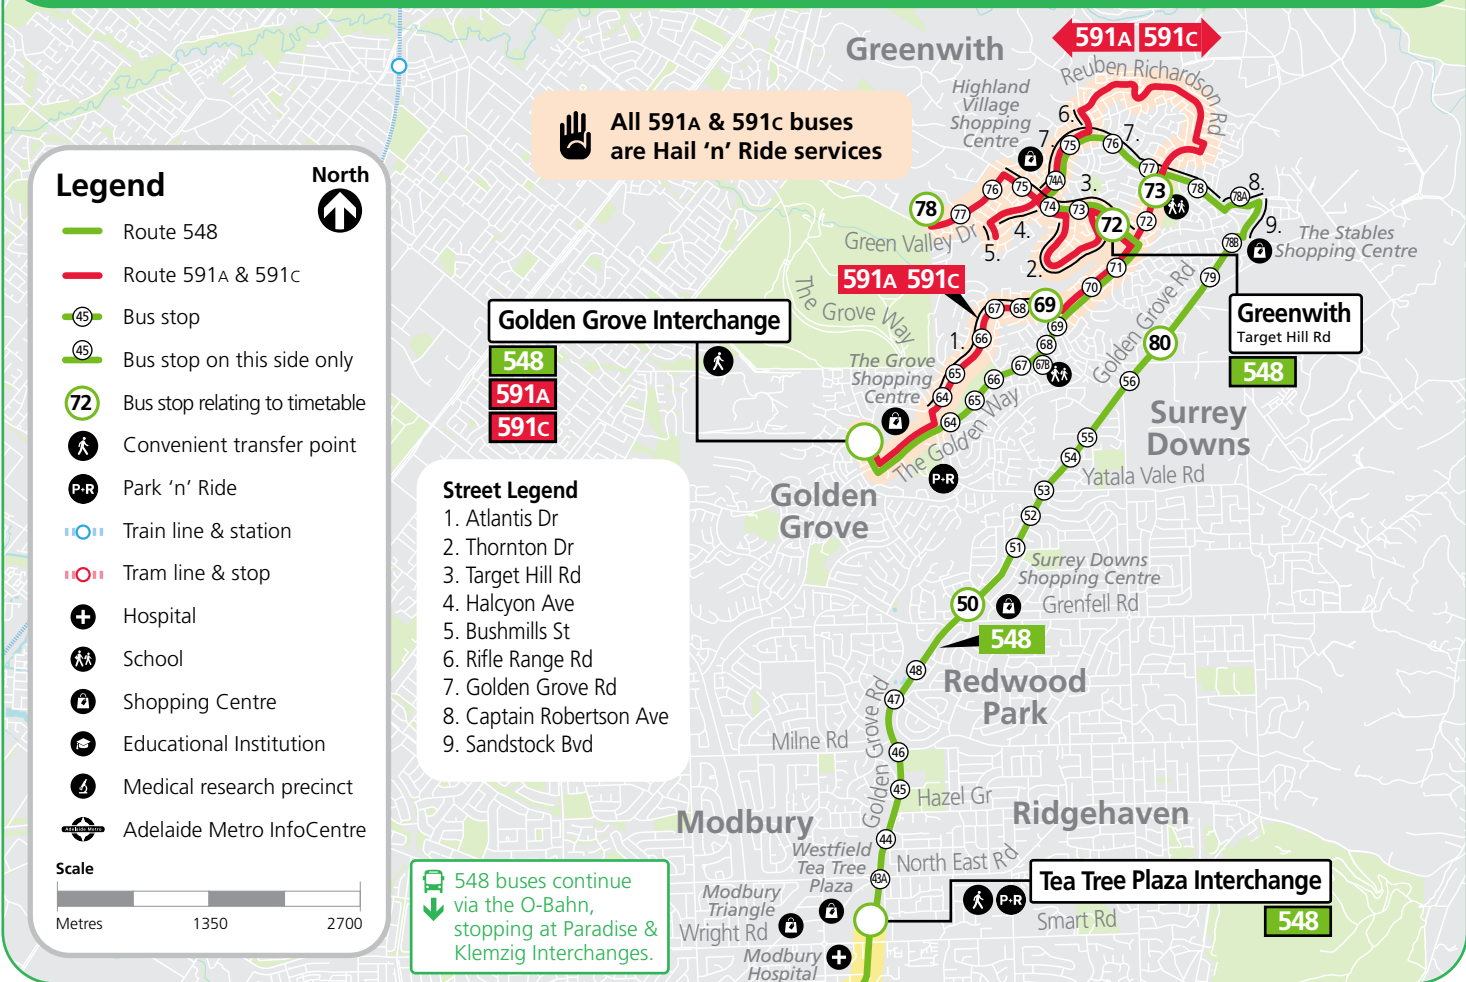

548 Golden Grove Interchange & Greenwith to Tea Tree Plaza Interchange & city via Golden Grove Road & O-Bahn. Service operates 7 days.

591A 🚶 Golden Grove Interchange to Greenwith anti-clockwise loop. Service operates Monday-Friday.

591c 🚶 Golden Grove Interchange to Greenwith clockwise loop. Service operates Monday-Friday.

🚶 Hail 'n' Ride services

Passengers can hail the 591A & 591c services anywhere along the route and, provided it is safe to do so, the driver will pick you up or set you down as requested.

Services may operate to a different timetable during the December to January school holidays. Visit the Adelaide Metro website during this period for full details.

548, 591A, 591C Golden Grove & Greenwith to Tea Tree Plaza & city