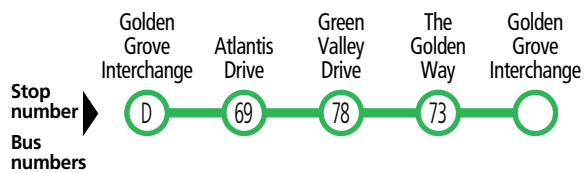

548

Golden Grove & Greenwith to Tea Tree Plaza & city

Also shows limited routes C2x & J2

Monday to Friday

AM	548			6:54	7:03	7:09	7:17	7:23	7:26	7:37	7:41
	548	-	-	7:11	7:21	7:27	7:35	7:41	7:44	7:55	7:59
	548	-	-	7:25	7:36	7:42	7:50	7:56	7:59	8:11	8:15
	548	-	-	7:40	7:51	7:57	8:05	8:11	8:14	8:26	8:30
	548	7:49	-	7:54	8:05	8:11	8:20	8:26	8:29	8:41	8:45
	J2	8:05	548	8:11	8:21	8:28	8:36	-	-	-	-
	J2	8:52	548	8:59	9:09	9:16	9:23	-	-	-	-
	J2	9:24	548	9:31	9:41	9:47	9:54	-	-	-	-
	J2	9:42	548	9:49	9:59	10:05	10:12	-	-	-	-
	J2	10:12	548	10:19	10:29	10:35	10:42	-	-	-	-
	J2	10:37	548	10:44	10:54	11:00	11:07	-	-	-	-
	J2	11:07	548	11:14	11:24	11:30	11:37	-	-	-	-
	J2	11:37	548	11:44	11:54	12:00	12:07	-	-	-	-
PM	J2	12:07	548	12:14	12:24	12:30	12:37	-	-	-	-
	J2	12:37	548	12:44	12:54	1:00	1:07	-	-	-	-
	J2	1:07	548	1:14	1:24	1:30	1:37	-	-	-	-
	J2	1:37	548	1:44	1:54	2:00	2:07	-	-	-	-
	J2	2:07	548	2:14	2:24	2:30	2:37	-	-	-	-
	J2	2:39	548	2:46	2:56	3:02	3:09	-	-	-	-
	J2	3:10	548	3:17	3:29	3:36	3:43	-	-	-	-
	J2	3:41	548	3:50	4:02	4:09	4:16	-	-	-	-
	J2	4:11	548	4:19	4:30	4:37	4:44	-	-	-	-
	C2x	-	548	4:48	4:59	5:06	5:13	-	-	-	-
	C2x	-	548	5:20	5:31	5:38	5:45	-	-	-	-
	C2x	-	548	5:48	5:59	6:05	6:12	-	-	-	-
	C2x	-	548	6:13	6:24	6:30	6:37	-	-	-	-
	C2x	-	548	6:46	6:56	7:01	7:07	-	-	-	-
	J2	7:31	548	7:37	7:46	7:51	7:57	-	-	-	-
	J2	8:21	548	8:27	8:36	8:41	8:47	-	-	-	-
	J2	9:21	548	9:27	9:36	9:41	9:47	-	-	-	-
	J2	10:21	548	10:27	10:36	10:41	10:47	-	-	-	-

Explanation

Limited C2x & J2 timetable shown. See the C1-C2-J1-J2-N1-163 timetable for more information.

Services may operate to a different timetable during the December to January school holidays. Visit the Adelaide Metro website during this period for full details.

591c

Greenwith Clockwise loop

Monday to Friday

PM	591c	2:55	3:00	3:13	3:25	3:35
	591c	3:39	3:45	3:59	4:11	4:22
	591c	4:29	4:34	4:47	4:59	5:10
	591c	5:17	5:22	5:35	5:47	5:57
	591c	6:00	6:05	6:17	6:28	6:37