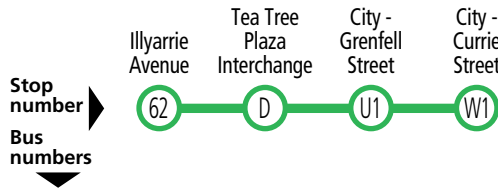

543x **Surrey Downs to city**
via Riverside Drive, Tea Tree Plaza Interchange & O-Bahn. Express service operates Monday-Friday.

Services may operate to a different timetable during the December to January school holidays. Visit the Adelaide Metro website during this period for full details.

Scale
Metres 325 650

Adelaide city

Adelaide O-Bahn Fast and frequent services

543x services continue express via the O-Bahn.

543x

O-Bahn Tunnel

Adelaide

Scale
Metres 200 400

543 Surrey Downs to Tea Tree Plaza & city

Monday to Friday					
AM	543	G5:51	6:02	-	-
	543	6:13	6:26	-	-
	543	6:38	6:51	-	-
	543x	6:58	7:15	7:33	7:37
	543x	7:13	7:30	7:49	7:53
	543x	7:28	7:45	8:05	8:09
	543x	7:42	8:00	8:20	8:24
	543x	7:57	8:15	8:35	8:39
	543x	8:13	8:30	8:50	8:54
	543x	8:31	8:48	9:08	9:12
	543x	9:07	9:22	9:40	9:44
	543	9:28	9:42	-	-
	543	9:54	10:08	-	-
	543	10:24	10:38	-	-
	543	10:54	11:08	-	-
	543	11:24	11:38	-	-
	543	11:54	12:08	-	-
PM	543	12:24	12:38	-	-
	543	12:54	1:08	-	-
	543	1:24	1:38	-	-
	543	1:54	2:08	-	-
	543	2:24	2:38	-	-
	543	2:54	3:08	-	-
	543	3:24	3:38	-	-
	543	3:54	4:08	-	-
	543	4:24	4:38	-	-
	543	4:56	5:10	-	-
	543	6:00	6:14	-	-
	543	7:04	7:16	-	-

Legend

G – Bus departs from stop 58 Grenfell Road, Redwood Park at the time shown.

Explanations

543x buses operate express (no pick up or set down) between Tea Tree Plaza Interchange and stop S1 Grenfell Street, city.