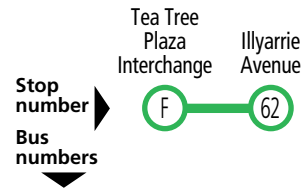

Legend

G – Bus departs from stop 58 Grenfell Road, Redwood Park at the time shown.

Explanations

543x buses operate express (no pick up or set down) between Tea Tree Plaza Interchange and stop S1 Grenfell Street, city.

543 City & Tea Tree Plaza to Surrey Downs

Monday to Friday					
AM	543	-	-	7:57	8:11
	543	-	-	8:50	9:05
	543	-	-	9:38	9:53
	543	-	-	10:08	10:23
	543	-	-	10:38	10:53
	543	-	-	11:08	11:23
	543	-	-	11:38	11:53
	543	-	-	12:08	12:23
PM	543	-	-	12:38	12:53
	543	-	-	1:08	1:23
	543	-	-	1:38	1:53
	543	-	-	2:08	2:23
	543	-	-	2:38	2:53
	543	-	-	3:06	3:23
	543	-	-	3:36	3:53
	543	-	-	4:06	4:23
	543x	3:57	4:02	4:20	4:37
	543x	4:14	4:19	4:37	4:54
	543x	4:29	4:34	4:52	5:09
	543x	4:44	4:49	5:07	5:26
	543x	4:58	5:04	5:23	5:42
	543x	5:13	5:19	5:38	5:57
	543x	5:27	5:33	5:52	6:11
	543x	5:43	5:48	6:07	6:24
	543	-	-	6:48	7:03
	543G	-	-	7:35	A7:47
	543G	-	-	8:32	A8:44
	543G	-	-	9:32	A9:44
	543G	-	-	10:32	A10:44
	543G	-	-	11:32	A11:44