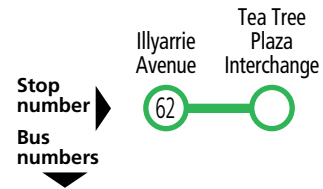

Scale
Metres 325 650

Adelaide city

Adelaide O-Bahn Fast and frequent services

543x services continue express via the O-Bahn.

543x

O-Bahn Tunnel

Adelaide

Scale
Metres 200 400

543 Surrey Downs to Tea Tree Plaza & city

Monday to Friday					
AM	543	G5:51	6:02	-	-
	543	6:13	6:26	-	-
	543	6:38	6:51	-	-
	543x	6:58	7:15	7:33	7:37
	543x	7:13	7:30	7:49	7:53
	543x	7:28	7:45	8:05	8:09
	543x	7:42	8:00	8:20	8:24
	543x	7:57	8:15	8:35	8:39
	543x	8:13	8:30	8:50	8:54
	543x	8:31	8:48	9:08	9:12
	543x	9:07	9:22	9:40	9:44
	543	9:28	9:42	-	-
	543	9:54	10:08	-	-
	543	10:24	10:38	-	-
	543	10:54	11:08	-	-
	543	11:24	11:38	-	-
	543	11:54	12:08	-	-
PM	543	12:24	12:38	-	-
	543	12:54	1:08	-	-
	543	1:24	1:38	-	-
	543	1:54	2:08	-	-
	543	2:24	2:38	-	-
	543	2:54	3:08	-	-
	543	3:24	3:38	-	-
	543	3:54	4:08	-	-
	543	4:24	4:38	-	-
	543	4:56	5:10	-	-
	543	6:00	6:14	-	-
	543	7:04	7:16	-	-