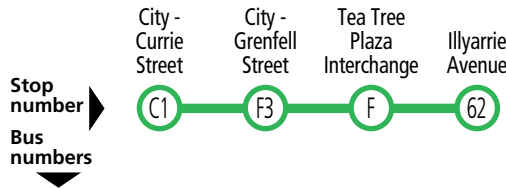

Legend

G – Bus departs from stop 58 Grenfell Road, Redwood Park at the time shown.

Explanations

543x buses operate express (no pick up or set down) between Tea Tree Plaza Interchange and stop S1 Grenfell Street, city.

Services may operate to a different timetable during the December to January school holidays. Visit the Adelaide Metro website during this period for full details.

Adelaide O-Bahn

Catch fast and frequent services to and from the city at any O-Bahn Interchange.

543 City & Tea Tree Plaza to Surrey Downs

Monday to Friday					
AM	543	-	-	7:57	8:11
	543	-	-	8:50	9:05
	543	-	-	9:38	9:53
	543	-	-	10:08	10:23
	543	-	-	10:38	10:53
	543	-	-	11:08	11:23
	543	-	-	11:38	11:53
	543	-	-	12:08	12:23
PM	543	-	-	12:38	12:53
	543	-	-	1:08	1:23
	543	-	-	1:38	1:53
	543	-	-	2:08	2:23
	543	-	-	2:38	2:53
	543	-	-	3:06	3:23
	543	-	-	3:36	3:53
	543	-	-	4:06	4:23
	543x	3:57	4:02	4:20	4:37
	543x	4:14	4:19	4:37	4:54
	543x	4:29	4:34	4:52	5:09
	543x	4:44	4:49	5:07	5:26
	543x	4:58	5:04	5:23	5:42
	543x	5:13	5:19	5:38	5:57
	543x	5:27	5:33	5:52	6:11
	543x	5:43	5:48	6:07	6:24
	543	-	-	6:48	7:03
	543G	-	-	7:35	A7:47
	543G	-	-	8:32	A8:44
	543G	-	-	9:32	A9:44
	543G	-	-	10:32	A10:44
	543G	-	-	11:32	A11:44

Legend

A – Bus terminates at stop 58A Grenfell Road, Redwood Park at the time shown.

Explanations

543x buses operate express (no pick up or set down) between stop H1 Grenfell Street, city and Tea Tree Plaza Interchange.