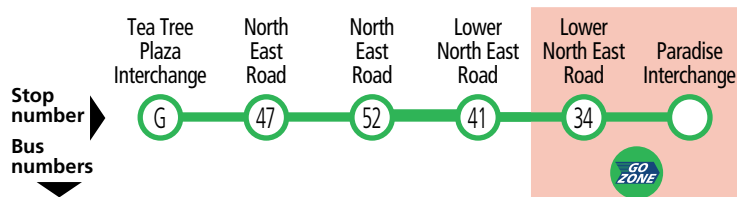

556, 557 Tea Tree Plaza & St Agnes to Paradise

Saturday only								
Stop number	Bus numbers	Tea Tree Plaza Interchange	North East Road	North East Road	Lower North East Road	Lower North East Road	Paradise Interchange	
AM	557	-	6:39	*6:42	6:48	6:56	7:03	
	557	7:06	7:09	*7:12	7:18	7:26	7:33	
	556	7:48	-	-	-	7:58	8:05	
	557	8:04	8:07	*8:11	8:17	8:26	8:35	
Saturday, Sunday & public holidays								
AM	556	8:46	-	-	-	8:56	9:05	
	557	9:04	9:07	*9:11	9:17	9:26	9:35	
	556	9:46	-	-	-	9:56	10:05	
	557	10:04	10:07	*10:11	10:17	10:26	10:35	
	556	10:46	-	-	-	10:56	11:05	
	557	11:04	11:07	*11:11	11:17	11:26	11:35	
	PM	556	11:46	-	-	-	11:56	12:05
		557	12:04	12:07	*12:11	12:17	12:26	12:35
		556	12:46	-	-	-	12:56	1:05
		557	1:04	1:07	*1:11	1:17	1:26	1:35
		556	1:46	-	-	-	1:56	2:05
		557	2:04	2:07	*2:11	2:17	2:26	2:35
		556	2:46	-	-	-	2:56	3:05
		557	3:04	3:07	*3:11	3:17	3:26	3:35
		556	3:46	-	-	-	3:56	4:05
		557	4:04	4:07	*4:11	4:17	4:26	4:35
		556	4:46	-	-	-	4:56	5:05
		557	5:04	5:07	*5:11	5:17	5:26	5:35
		556	5:46	-	-	-	5:56	6:05
		557	5:57	6:00	*6:04	6:10	6:19	6:27
556		6:34	-	-	-	6:43	6:51	
557		6:44	6:47	*6:51	6:57	7:04	7:12	
556		7:25	-	-	-	7:34	7:42	
557		7:44	7:47	*7:51	7:57	8:04	8:12	
556		8:25	-	-	-	8:34	8:42	
557		8:44	8:47	*8:51	8:57	9:04	9:12	
557	9:44	9:47	*9:51	9:57	10:04	10:12		
557	10:44	10:47	*10:51	10:57	11:04	11:12		

Legend

* – Times are approximate only. Bus does not have to wait until this time to depart.

556, 557, 559 Tea Tree Plaza, St Agnes & Hope Valley to Paradise & city

Legend

- Route 556
- Route 557
- Route 559
- Bus stop
- Bus stop on this side only
- 34 Bus stop relating to timetable
- Convenient transfer point
- P-R Park 'n' Ride
- Train line & station
- Tram line & stop
- Hospital
- School
- Shopping Centre
- Educational Institution
- Medical research precinct
- Adelaide Metro InfoCentre