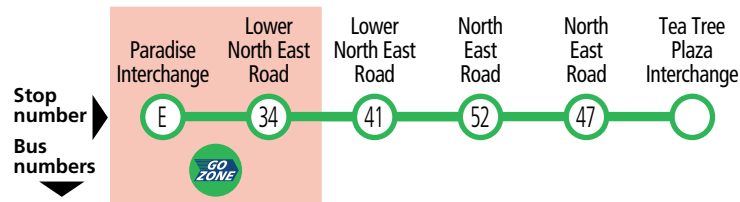

556, 557 Paradise to St Agnes & Tea Tree Plaza

		Saturday only						
AM	557	7:07	7:13	7:20	7:26	7:29	7:33	
	556	7:37	7:43	-	-	-	7:52	
	557	8:12	8:19	8:27	8:33	8:37	8:42	
	556	8:40	8:47	-	-	-	8:57	
		Saturday, Sunday & public holidays						
AM	557	9:22	9:30	9:39	9:45	9:49	9:54	
	556	9:52	10:00	-	-	-	10:10	
	557	10:22	10:30	10:39	10:45	10:49	10:54	
	556	10:52	11:00	-	-	-	11:10	
	557	11:22	11:30	11:39	11:45	11:49	11:54	
	556	11:52	12:00	-	-	-	12:10	
	PM	557	12:22	12:30	12:39	12:45	12:49	12:54
		556	12:52	1:00	-	-	-	1:10
		557	1:22	1:30	1:39	1:45	1:49	1:54
		556	1:52	2:00	-	-	-	2:10
		557	2:22	2:30	2:39	2:45	2:49	2:54
		556	2:52	3:00	-	-	-	3:10
		557	3:22	3:30	3:39	3:45	3:49	3:54
		556	3:52	4:00	-	-	-	4:10
		557	4:22	4:30	4:39	4:45	4:49	4:54
		556	4:52	5:00	-	-	-	5:10
		557	5:22	5:30	5:39	5:45	5:49	5:54
		556	5:52	6:00	-	-	-	6:10
		557	6:22	6:30	6:39	6:45	6:48	6:53
		556	6:56	7:03	-	-	-	7:12
557		7:26	7:33	7:40	7:46	7:49	7:53	
556		7:56	8:03	-	-	-	8:12	
557		8:26	8:33	8:40	8:46	8:49	8:53	
556		8:56	9:03	-	-	-	9:12	
557		9:26	9:33	9:40	9:46	9:49	9:53	
556		9:56	10:03	-	-	-	10:12	
557	10:26	10:33	10:40	10:46	10:49	10:53		
557s	11:26	11:32	11:39	11:45	11:48	-