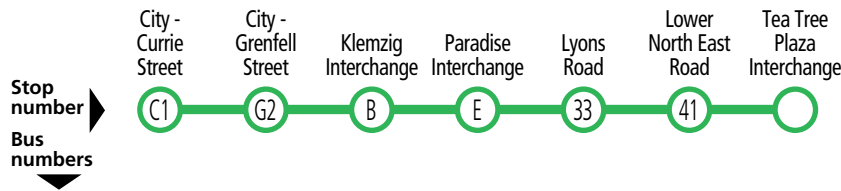

Legend

F – Time shown is at stop F2 Grenfell Street, city.

Services may operate to a different timetable during the December to January school holidays. Visit the Adelaide Metro website during this period for full details.

Adelaide O-Bahn

Catch fast and frequent services to and from the city at any O-Bahn Interchange.

559 City & Paradise to St Agnes & Tea Tree Plaza

		Monday to Friday						
AM	559	-	-	-	7:28	7:37	7:46	7:54
	559	-	-	-	7:58	8:07	8:17	8:26
	559	-	-	-	8:28	8:38	8:47	8:56
	559	-	-	-	9:23	9:32	9:41	9:49
	559	-	-	-	10:23	10:32	10:41	10:49
PM	559	-	-	-	11:23	11:32	11:41	11:49
	559	-	-	-	12:23	12:32	12:41	12:49
	559	-	-	-	1:23	1:32	1:41	1:49
	559	-	-	-	2:23	2:32	2:41	2:49
	559	-	-	-	3:15	3:26	3:36	3:44
	559s	-	-	-	3:45	3:55	R4:05	-
	559s	-	-	-	4:15	4:25	R4:35	-
	559s	4:27	4:32	4:42	4:45	4:56	R5:06	-
	559s	4:56	5:02	5:12	5:15	5:27	R5:37	-
	559s	5:28	5:34	5:44	5:47	5:57	R6:07	-
559s	-	-	-	6:17	6:26	R6:34	-	