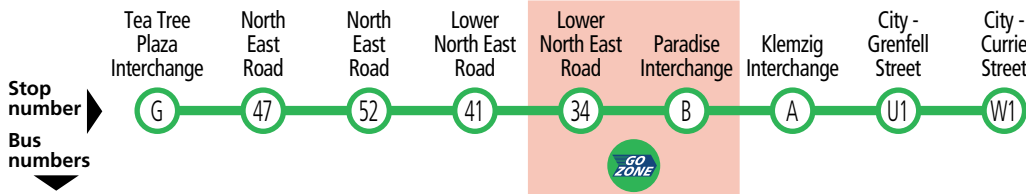

556, 557 Tea Tree Plaza & St Agnes to Paradise & city

Monday to Friday

	Tea Tree Plaza Interchange	North East Road	North East Road	Lower North East Road	Lower North East Road	Paradise Interchange	Klemzig Interchange	City - Grenfell Street	City - Currie Street
AM	557	-	5:44	*5:47	5:53	6:01	6:09	-	-
	557	-	6:14	*6:17	6:23	6:31	6:39	-	-
	556	L6:40	-	-	-	6:46	6:54	-	-
	557	-	6:41	*6:44	6:50	6:58	7:06	-	-
	556	L6:58	-	-	-	7:05	7:15	7:18	7:29
	557	-	6:55	*6:58	7:05	7:15	7:25	7:28	7:39
	556	L7:16	-	-	-	7:23	7:33	7:36	7:47
	557	-	7:08	*7:11	7:18	7:29	7:40	7:43	7:54
	556	L7:29	-	-	-	7:37	7:48	7:51	8:03
	557	-	7:22	*7:25	7:32	7:43	7:55	7:58	8:10
	556	L7:42	-	-	-	7:50	8:02	8:05	8:17
	557	7:34	7:37	*7:40	7:47	7:58	8:10	8:13	8:25
	556	L7:57	-	-	-	8:05	8:17	8:20	8:32
	557	-	7:52	*7:55	8:02	8:13	8:25	8:28	8:40
	556	L8:11	-	-	-	8:19	8:31	8:34	8:46
	557	8:02	8:05	*8:09	8:16	8:27	8:39	8:42	8:54
	556	8:30	-	-	-	8:42	8:54	8:57	9:09
	557	8:34	8:37	*8:41	8:47	8:57	C9:09	9:12	9:23
	556	9:03	-	-	-	9:14	C9:25	9:28	9:39
	557	9:07	9:10	*9:14	9:20	9:30	C9:40	9:43	9:54
	556	9:36	-	-	-	9:47	C9:57	10:00	10:11
	557	9:39	9:42	*9:46	9:52	10:02	C10:12	10:15	10:26
	556	10:08	-	-	-	10:19	C10:29	10:32	10:43
	557	10:11	10:14	*10:18	10:24	10:33	10:42	-	-
	556	10:38	-	-	-	10:48	10:57	-	-
	557	10:41	10:44	*10:48	10:54	11:03	11:12	-	-
	556	11:08	-	-	-	11:18	11:27	-	-
	557	11:11	11:14	*11:18	11:24	11:33	11:42	-	-
	556	11:38	-	-	-	11:48	11:57	-	-
	557	11:41	11:44	*11:48	11:54	12:03	12:12	-	-
PM	556	12:08	-	-	-	12:18	12:27	-	-
	557	12:11	12:14	*12:18	12:24	12:33	12:42	-	-
	556	12:38	-	-	-	12:48	12:57	-	-
	557	12:41	12:44	*12:48	12:54	1:03	1:12	-	-
	556	1:08	-	-	-	1:18	1:27	-	-
	557	1:11	1:14	*1:18	1:24	1:33	1:42	-	-
	556	1:38	-	-	-	1:48	1:57	-	-
	557	1:41	1:44	*1:48	1:54	2:03	2:12	-	-
	556	2:05	-	-	-	2:15	2:24	-	-
	557	2:05	2:08	*2:12	2:18	2:27	2:36	-	-
	556	2:31	-	-	-	2:42	2:51	-	-
	557	2:33	2:36	*2:40	2:46	2:55	3:06	-	-
	556	2:57	-	-	-	3:09	3:21	-	-
	557	2:59	3:02	*3:06	3:12	3:21	3:34	-	-
	556	3:25	-	-	-	3:37	3:49	-	-
	557	3:27	3:30	*3:34	3:42	3:52	4:04	-	-
	556	3:55	-	-	-	4:06	4:18	-	-
	557	3:57	4:00	*4:04	4:11	4:20	4:32	-	-
	556	4:24	-	-	-	4:35	4:47	-	-
	556	4:39	-	-	-	4:50	5:02	-	-
	557	4:41	4:45	*4:49	4:56	5:05	5:17	-	-
	556	5:09	-	-	-	5:21	5:32	-	-
	557	5:12	5:16	*5:20	5:27	5:36	5:47	-	-
	556	5:40	-	-	-	5:51	6:02	-	-
	557	5:46	5:49	*5:53	5:59	6:08	6:17	-	-
	556	6:13	-	-	-	6:23	6:32	-	-
	557	6:29	6:32	*6:36	6:42	6:50	6:58	-	-
	556	7:05	-	-	-	7:14	7:22	-	-
	556	7:35	-	-	-	7:44	7:52	-	-
	557	7:54	7:57	*8:01	8:07	8:14	8:22	-	-
	556	8:35	-	-	-	8:44	8:52	-	-
	557	8:44	8:47	*8:51	8:57	9:04	9:12	-	-
	557	9:44	9:47	*9:51	9:57	10:04	10:12	-	-
	557	10:44	10:47	*10:51	10:57	11:04	11:12	-	-

Legend

- C – Time shown is at zone C Paradise Interchange.
- L – Bus departs from stop 42 Tolley Road, St Agnes at the time shown.
- – Times are approximate only. Bus does not have to wait until this time to depart.

Adelaide O-Bahn

Catch fast and frequent services to and from the city at any O-Bahn Interchange.

Services may operate to a different timetable during the December to January school holidays. Visit the Adelaide Metro website during this period for full details.