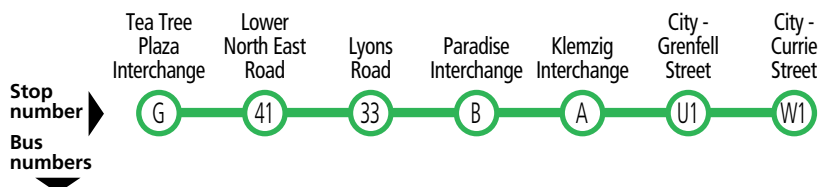

559 Tea Tree Plaza & St Agnes to Paradise & city

Monday to Friday								
Stop number	Bus numbers	Tea Tree Plaza Interchange	Lower North East Road	Lyons Road	Paradise Interchange	Klemzig Interchange	City - Grenfell Street	City - Currie Street
AM	559	K7:03	7:07	7:16	7:26	-	-	-
	559	K7:25	7:30	7:40	7:52	7:55	8:07	8:11
	559	K7:55	8:00	8:11	8:24	8:27	8:39	8:43
	559	8:52	9:00	9:09	9:20	-	-	-
	559	9:52	10:00	10:09	10:20	-	-	-
PM	559	10:52	11:00	11:09	11:20	-	-	-
	559	11:52	12:00	12:09	12:20	-	-	-
	559	12:52	1:00	1:09	1:20	-	-	-
	559	1:52	2:00	2:09	2:20	-	-	-
	559	2:52	3:00	3:09	3:20	-	-	-
	559	3:52	4:00	4:09	4:20	-	-	-

Adelaide O-Bahn

Catch fast and frequent services to and from the city at any O-Bahn Interchange.

Legend

K – Bus departs from stop 44 Smart Road, St Agnes at the time shown.

Services may operate to a different timetable during the December to January school holidays. Visit the Adelaide Metro website during this period for full details.