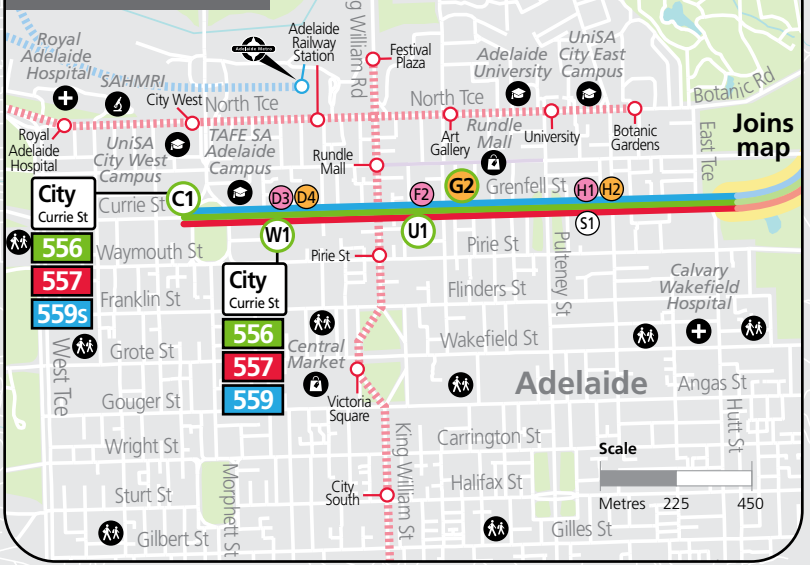

Legend

* – Times are approximate only. Bus does not have to wait until this time to depart.

556, 557, 559 Tea Tree Plaza, St Agnes & Hope Valley to Paradise & city

Legend

- Route 556
- Route 557
- Route 559
- Bus stop
- Bus stop on this side only
- 34 Bus stop relating to timetable
- Convenient transfer point
- P-R Park 'n' Ride
- Train line & station
- Tram line & stop
- Hospital
- School
- Shopping Centre
- Educational Institution
- Medical research precinct
- Adelaide Metro InfoCentre

Adelaide O-Bahn
Fast and frequent services

Tea Tree Gully

Hope Valley

Street Legend

1. Gameau Rd
2. Darley Rd
3. Sudholz Rd
4. Lowan Rd
5. Pittwater Dr
6. Brookvale Rd
7. Parsons Rd
8. Amber Rd
9. Park St

Adelaide city

See inset map for Adelaide city

556
557
559s
City
Currie St

556
557
559
City
Currie St

556
557
559

556
557
557s
559s

556
557
559
559s

557
557s

Legend

F – Time shown is at stop F2 Grenfell Street, city.

Services may operate to a different timetable during the December to January school holidays. Visit the Adelaide Metro website during this period for full details.