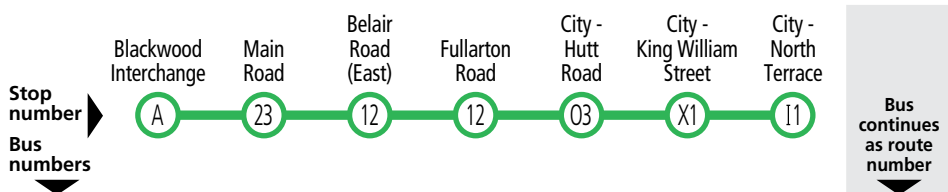

171 **Mitcham Square to city**
via Princes Road & Fullarton Road. Service operates 7 days.
171A - city to stop 12 Fullarton Road, Highgate.

173 **Blackwood Interchange to city**
via Main Road, Belair Road, Blythwood Road & Fullarton Road. Limited service operates school days only.

Services may operate to a different timetable during the December to January school holidays. Visit the Adelaide Metro website during this period for full details.

171, 173 Blackwood, Mitcham Square & Highgate to city