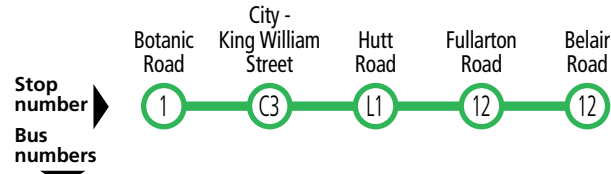

171 City to Highgate & Mitcham Square

Monday to Friday

	171A	171	171	171	171	171
AM	6:01	6:07	6:15	6:24	-	-
	6:39	6:45	6:54	7:03	7:14	7:14
	7:11	7:18	7:27	7:36	7:49	7:49
	7:33	7:42	7:52	8:05	8:22	8:22
	7:47	7:56	8:07	8:20	8:37	8:37
	8:24	8:33	8:45	8:58	9:13	9:13
	9:10	9:19	9:30	9:40	9:51	9:51
	9:37	9:46	9:57	10:07	10:17	10:17
	10:07	10:16	10:27	10:37	10:47	10:47
	10:37	10:46	10:57	11:07	11:17	11:17
	11:07	11:16	11:27	11:37	11:47	11:47
	11:37	11:46	11:57	12:07	12:17	12:17
PM	12:07	12:16	12:27	12:37	12:47	12:47
	12:37	12:46	12:57	1:07	1:17	1:17
	1:07	1:16	1:27	1:37	1:47	1:47
	1:37	1:46	1:57	2:07	2:17	2:17
	2:05	2:14	2:26	2:37	2:50	2:50
	2:20	2:29	2:41	2:53	3:06	3:06
	2:35	2:44	2:56	3:08	3:21	3:21
	2:54	3:03	3:15	3:27	3:47	3:47
	3:09	3:18	3:30	3:43	4:01	4:01
	3:24	3:33	3:45	3:58	4:15	4:15
	3:39	3:48	4:00	4:12	4:27	4:27
	3:54	4:03	4:15	4:27	4:42	4:42
	4:08	4:18	4:30	4:42	4:57	4:57
	4:23	4:33	4:45	4:57	5:11	5:11
	4:38	4:48	5:00	5:12	5:26	5:26
	4:51	5:01	5:13	5:25	5:39	5:39
	5:05	5:17	5:30	5:43	5:56	5:56
	5:22	5:35	5:47	5:59	6:12	6:12
	5:37	5:48	5:59	6:11	6:23	6:23
	5:55	6:05	6:16	6:27	6:39	6:39
	6:10	6:20	6:30	6:40	6:50	6:50
	6:22	6:31	6:41	6:50	7:00	7:00
	6:36	6:44	6:53	7:02	7:12	7:12
	6:52	7:00	7:09	7:18	7:27	7:27
	7:30	7:36	7:45	7:54	8:03	8:03
	8:00	8:06	8:15	8:24	8:33	8:33
	8:30	8:36	8:45	8:54	9:03	9:03
	9:00	9:06	9:15	9:24	9:33	9:33
	10:00	10:06	10:15	10:24	10:33	10:33
	10:59	11:05	11:13	11:21	11:30	11:30

 Services may operate to a different timetable during the December to January school holidays. Visit the Adelaide Metro website during this period for full details.

171 City to Highgate & Mitcham Square