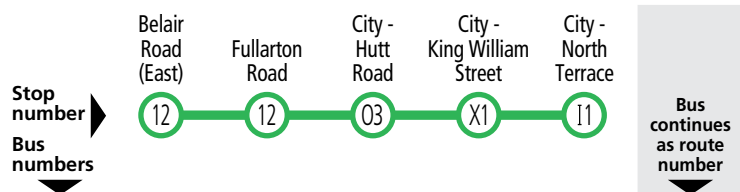

Legend

- S – School days only.
- * – Times are approximate only. Bus does not have to wait until this time to depart stop.

Buses continue to...

- 178, 178x – Paradise Interchange
- 178M – Athelstone
- 178s – Newton

Services may operate to a different timetable during the December to January school holidays. Visit the Adelaide Metro website during this period for full details.

171 Mitcham Square & Highgate to city