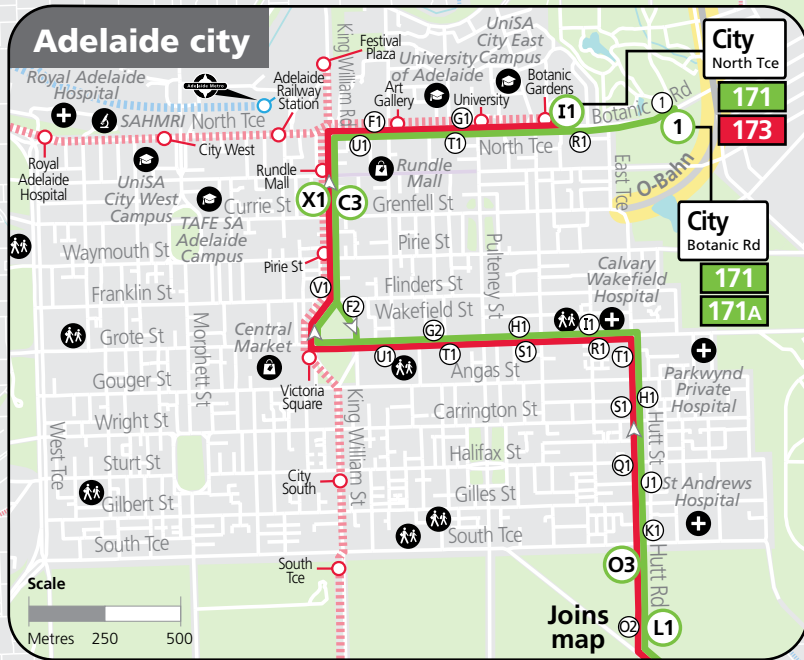

171 **Mitcham Square to city**
via Princes Road & Fullarton Road. Service operates 7 days.
171A - city to stop 12 Fullarton Road, Highgate.

173 **Blackwood Interchange to city**
via Main Road, Belair Road, Blythwood Road & Fullarton Road. Limited service operates school days only.

Services may operate to a different timetable during the December to January school holidays. Visit the Adelaide Metro website during this period for full details.

171 Mitcham Square & Highgate to city

Buses continue to...

- 178 Paradise Interchange
- 178s Newton

171, 173 Blackwood, Mitcham Square & Highgate to city

See inset map for Adelaide city

Street Legend

1. Maitland St
2. Taylors Rd

Legend

- Route 171
- Route 173
- Bus stop
- Bus stop on this side only
- Bus stop relating to timetable
- Convenient transfer point
- Park 'n' Ride
- Train line & station
- Tram line & stop
- Hospital
- School
- Shopping Centre
- Educational Institution
- Medical research precinct
- Adelaide Metro InfoCentre

 Services may operate to a different timetable during the December to January school holidays. Visit the Adelaide Metro website during this period for full details.

171 City to Highgate & Mitcham Square