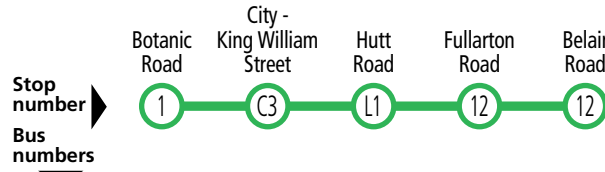

Buses continue to...

- 178 Paradise Interchange
- 178s Newton

171, 173 Blackwood, Mitcham Square & Highgate to city

See inset map for Adelaide city

Street Legend

1. Maitland St
2. Taylors Rd

Legend

- Route 171
- Route 173
- Bus stop
- Bus stop on this side only
- Bus stop relating to timetable
- Convenient transfer point
- Park 'n' Ride
- Train line & station
- Tram line & stop
- Hospital
- School
- Shopping Centre
- Educational Institution
- Medical research precinct
- Adelaide Metro InfoCentre

171 City to Highgate & Mitcham Square

Monday to Friday

	171A	171	171	171	171	171
AM	6:01	6:07	6:15	6:24	-	-
	6:39	6:45	6:54	7:03	7:14	7:14
	7:11	7:18	7:27	7:36	7:49	7:49
	7:33	7:42	7:52	8:05	8:22	8:22
	7:47	7:56	8:07	8:20	8:37	8:37
	8:24	8:33	8:45	8:58	9:13	9:13
	9:10	9:19	9:30	9:40	9:51	9:51
	9:37	9:46	9:57	10:07	10:17	10:17
	10:07	10:16	10:27	10:37	10:47	10:47
	10:37	10:46	10:57	11:07	11:17	11:17
	11:07	11:16	11:27	11:37	11:47	11:47
	11:37	11:46	11:57	12:07	12:17	12:17
PM	12:07	12:16	12:27	12:37	12:47	12:47
	12:37	12:46	12:57	1:07	1:17	1:17
	1:07	1:16	1:27	1:37	1:47	1:47
	1:37	1:46	1:57	2:07	2:17	2:17
	2:05	2:14	2:26	2:37	2:50	2:50
	2:20	2:29	2:41	2:53	3:06	3:06
	2:35	2:44	2:56	3:08	3:21	3:21
	2:54	3:03	3:15	3:27	3:47	3:47
	3:09	3:18	3:30	3:43	4:01	4:01
	3:24	3:33	3:45	3:58	4:15	4:15
	3:39	3:48	4:00	4:12	4:27	4:27
	3:54	4:03	4:15	4:27	4:42	4:42
	4:08	4:18	4:30	4:42	4:57	4:57
	4:23	4:33	4:45	4:57	5:11	5:11
	4:38	4:48	5:00	5:12	5:26	5:26
	4:51	5:01	5:13	5:25	5:39	5:39
	5:05	5:17	5:30	5:43	5:56	5:56
	5:22	5:35	5:47	5:59	6:12	6:12
	5:37	5:48	5:59	6:11	6:23	6:23
	5:55	6:05	6:16	6:27	6:39	6:39
	6:10	6:20	6:30	6:40	6:50	6:50
	6:22	6:31	6:41	6:50	7:00	7:00
	6:36	6:44	6:53	7:02	7:12	7:12
	6:52	7:00	7:09	7:18	7:27	7:27
	7:30	7:36	7:45	7:54	8:03	8:03
	8:00	8:06	8:15	8:24	8:33	8:33
	8:30	8:36	8:45	8:54	9:03	9:03
	9:00	9:06	9:15	9:24	9:33	9:33
	10:00	10:06	10:15	10:24	10:33	10:33
	10:59	11:05	11:13	11:21	11:30	11:30