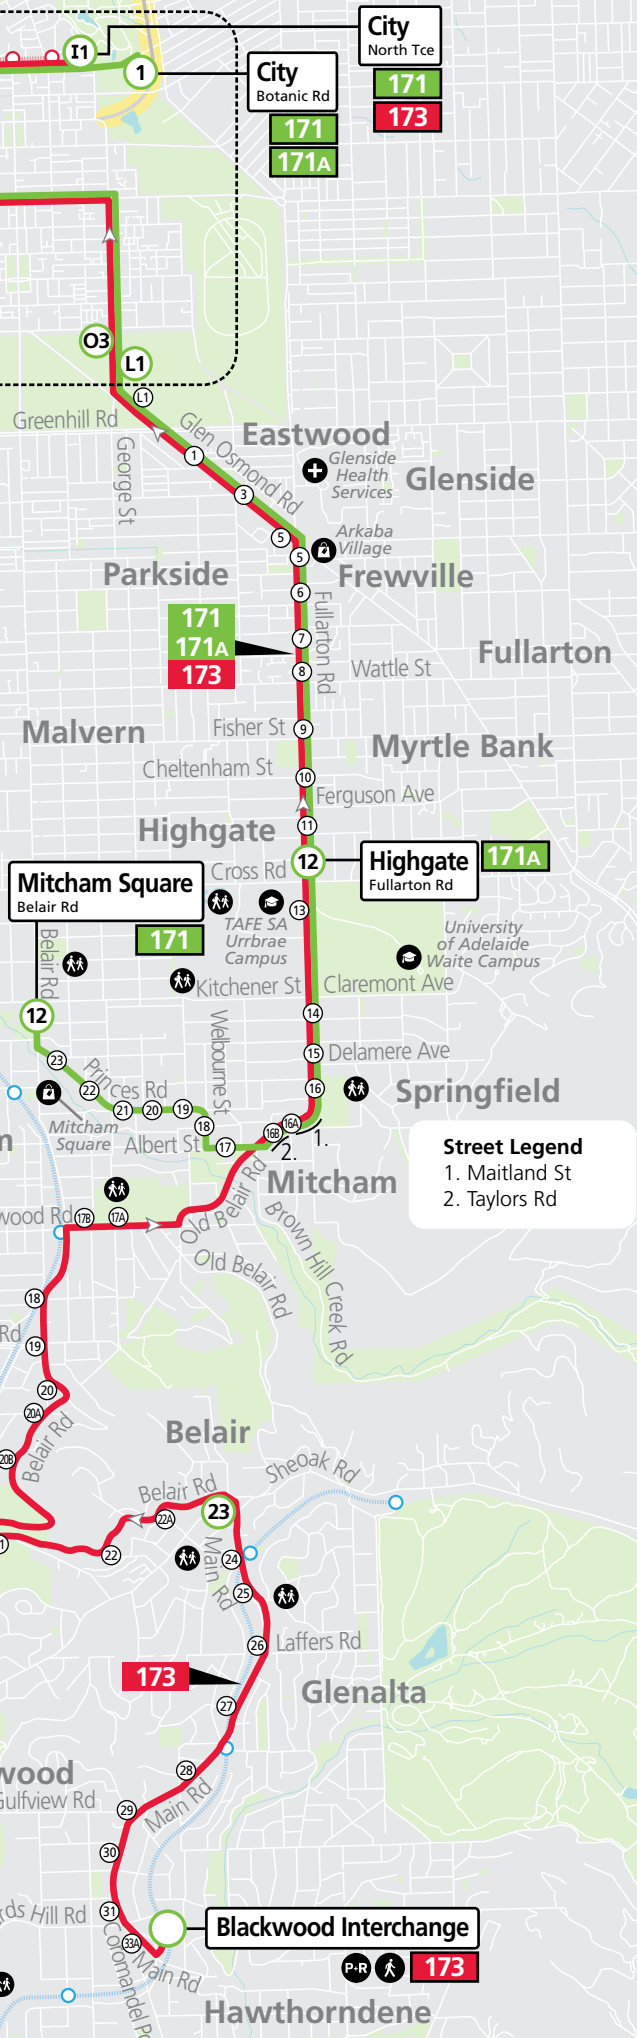

171, 173 Blackwood, Mitcham Square & Highgate to city

See inset map for Adelaide city

Street Legend

1. Maitland St
2. Taylors Rd

Legend

- Route 171
- Route 173
- Bus stop
- Bus stop on this side only
- Bus stop relating to timetable
- Convenient transfer point
- Park 'n' Ride
- Train line & station
- Tram line & stop
- Hospital
- School
- Shopping Centre
- Educational Institution
- Medical research precinct
- Adelaide Metro InfoCentre