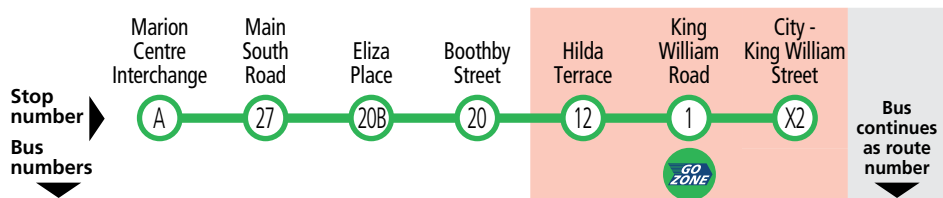

200 Marion Centre & Clapham to city

Saturday only

AM	200	6:57	7:05	7:12	-	7:21	7:27	7:35	206
	200	-	-	-	7:38	7:46	7:52	8:00	208

Saturday, Sunday & public holidays

AM	200	7:51	7:59	8:06	-	8:15	8:22	8:30	206
	200	-	-	-	8:36	8:44	8:51	9:00	206
	200	8:49	8:57	9:04	-	9:14	9:21	9:30	206
	200	-	-	-	9:35	9:43	9:51	10:00	206
	200	9:47	9:56	10:03	-	10:13	10:21	10:30	206
	200	-	-	-	10:35	10:43	10:51	11:00	206
	200	10:45	10:54	11:02	-	11:13	11:21	11:30	206
	200	-	-	-	11:35	11:43	11:51	12:00	206
	200	11:45	11:54	12:02	-	12:13	12:21	12:30	206
	200	-	-	-	12:35	12:43	12:51	1:00	206
PM	200	12:45	12:54	1:02	-	1:13	1:21	1:30	206
	200	-	-	-	1:35	1:43	1:51	2:00	206
	200	1:45	1:54	2:02	-	2:13	2:21	2:30	206
	200	-	-	-	2:35	2:43	2:51	3:00	206
	200	2:45	2:54	3:02	-	3:13	3:21	3:30	206
	200	-	-	-	3:35	3:43	3:51	4:00	206
	200	3:45	3:54	4:02	-	4:13	4:21	4:30	206
	200	-	-	-	4:35	4:43	4:51	5:00	206
	200	4:45	4:54	5:02	-	5:13	5:21	5:30	206
	200	-	-	-	5:35	5:43	5:51	6:00	206
	200	5:48	5:57	6:05	-	6:15	6:22	6:31	206
	200	6:19	6:27	6:35	-	6:45	6:52	7:01	206
	200	-	-	-	7:09	7:16	7:23	7:31	206
	200	7:21	7:29	7:37	-	7:46	7:53	8:01	206
	200	-	-	-	8:09	8:16	8:23	8:31	206
	200	8:21	8:29	8:37	-	8:46	8:53	9:01	206
	200	-	-	-	9:09	9:16	9:23	9:31	206
	200	9:21	9:29	9:37	-	9:46	9:53	10:01	206
	200	-	-	-	10:09	10:16	10:23	10:31	206
	200	10:22	10:30	10:37	-	10:46	10:53	11:01	206
	200	-	-	-	11:10	11:17	11:23	11:31	206
	200	11:23	11:31	11:38	-	11:47	11:53	12:01	208N

Buses continue to...

206 & 208N	Northgate
208	Paradise Interchange