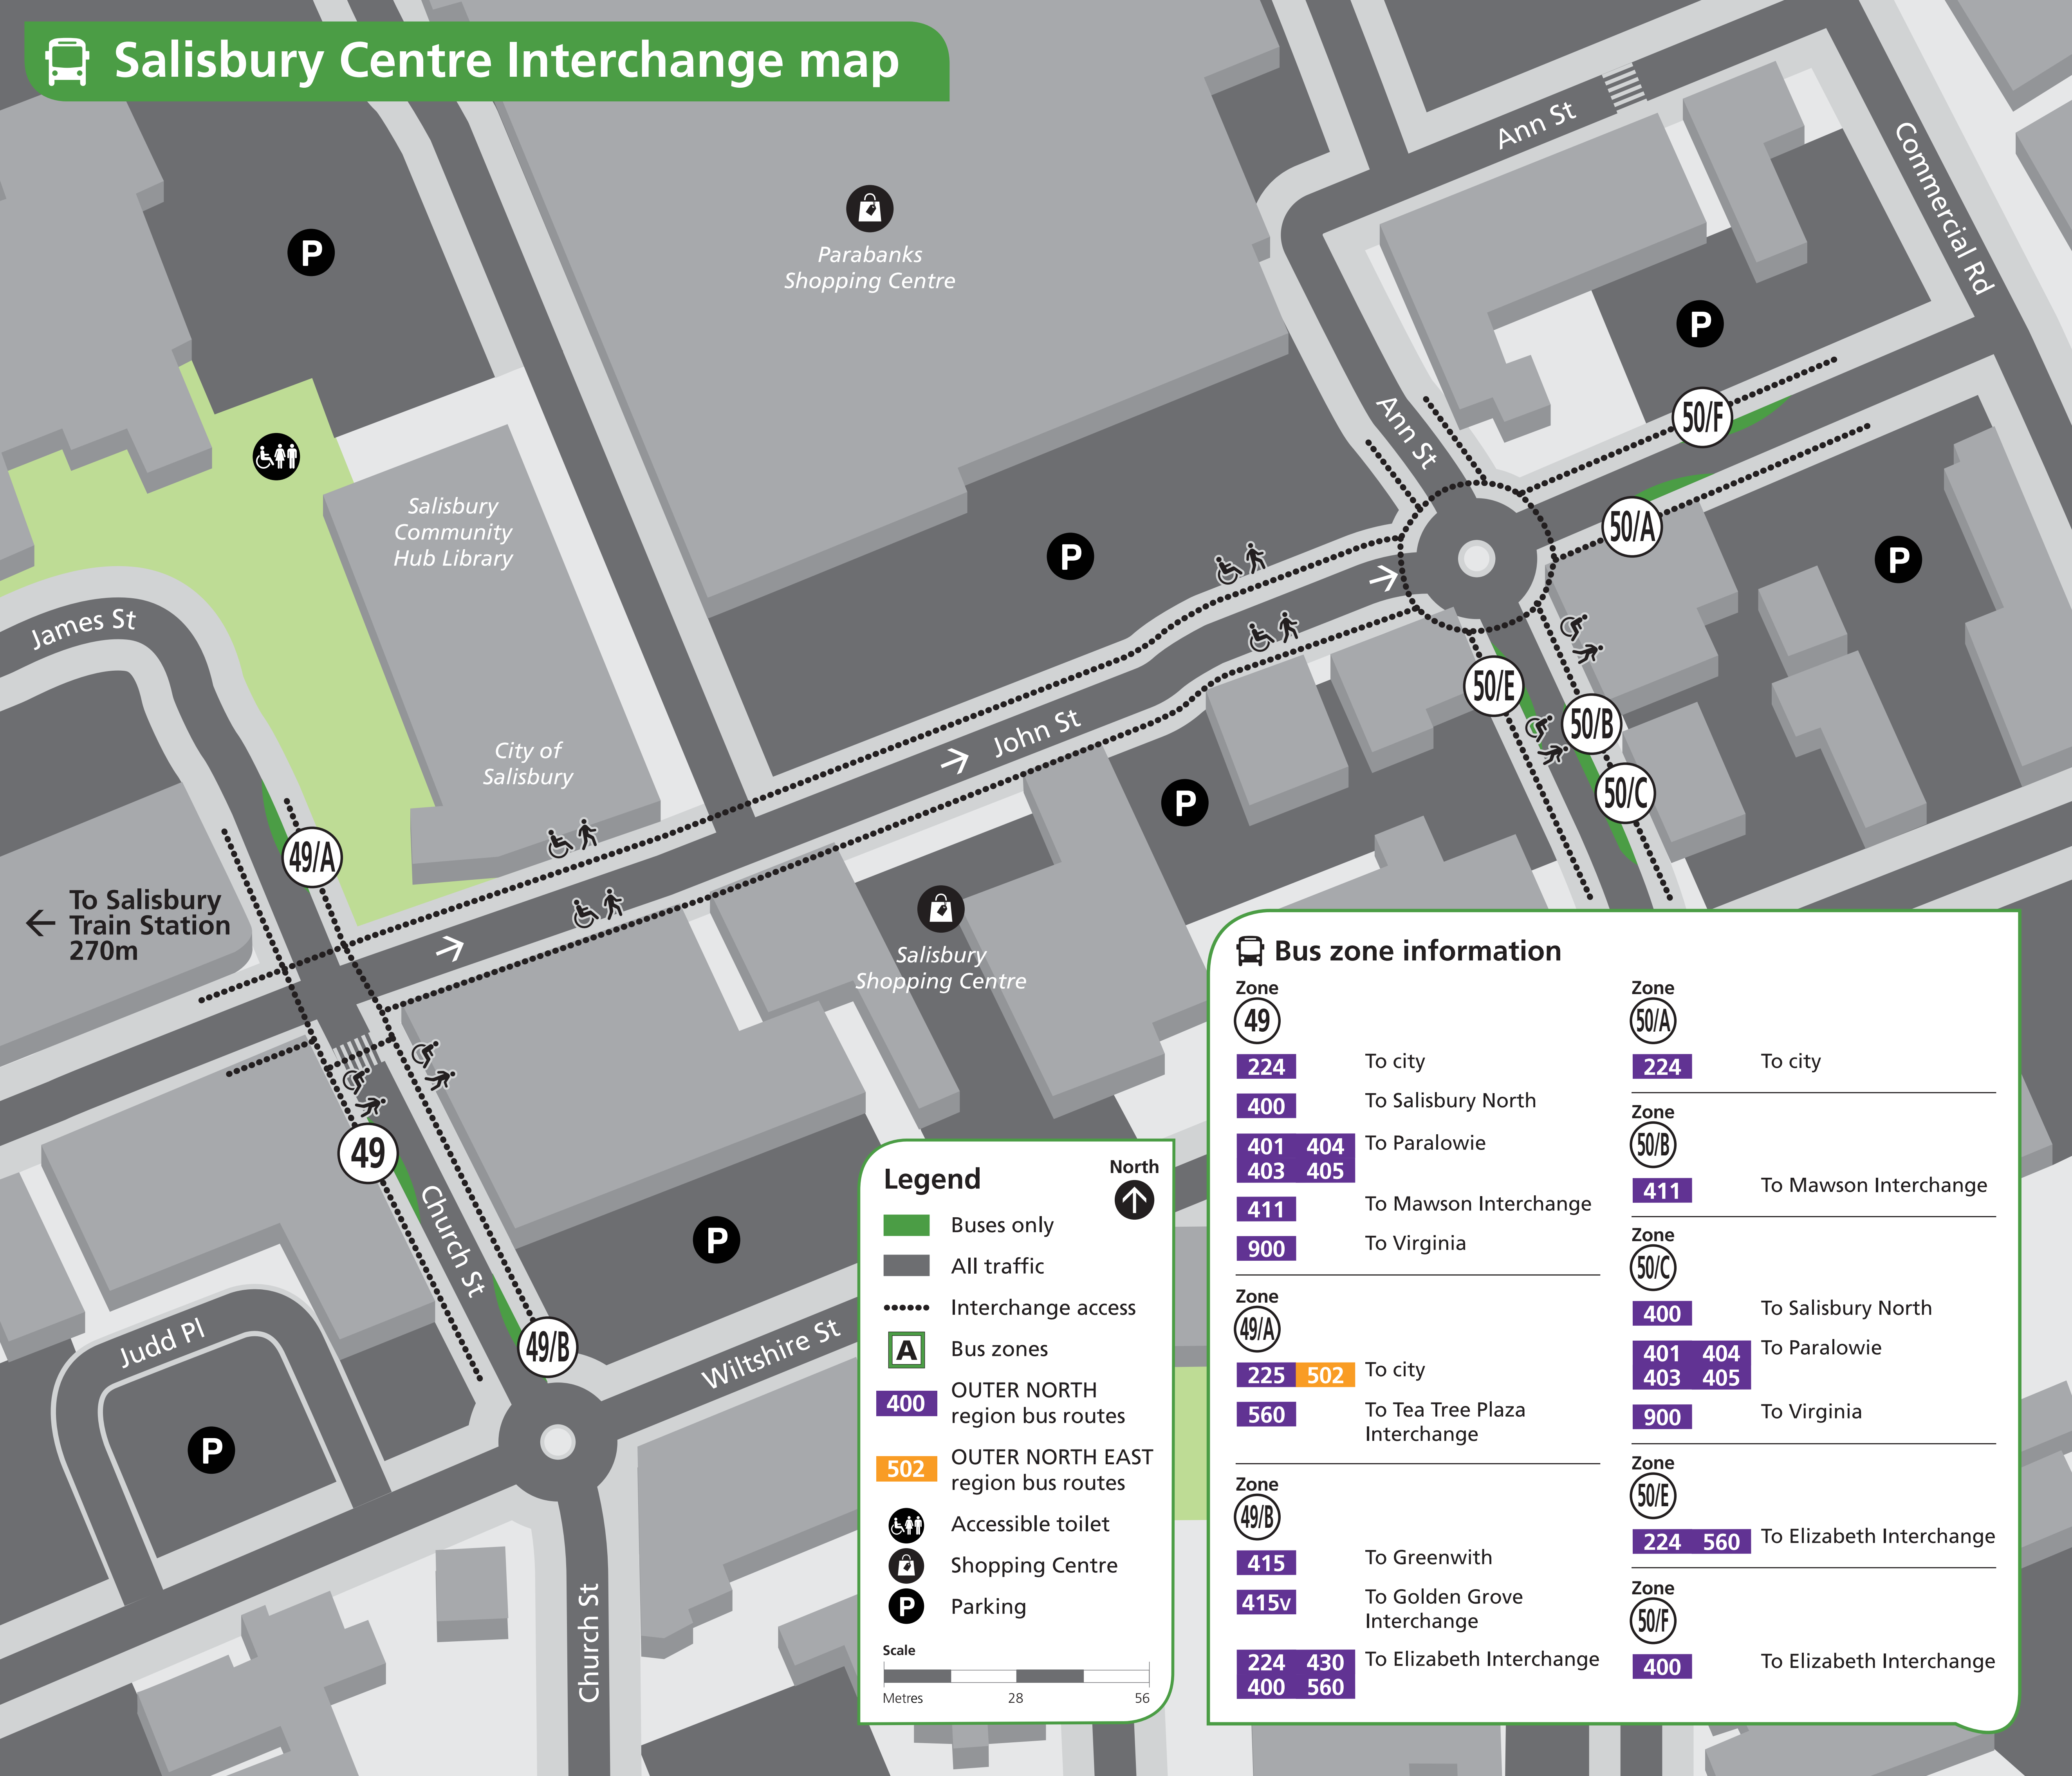

### Legend

- Buses only
- All traffic
- Interchange access
- A Bus zones
- 400 OUTER NORTH region bus routes
- 502 OUTER NORTH EAST region bus routes
- Accessible toilet
- Shopping Centre
- P Parking

Scale  
Metres 28 56