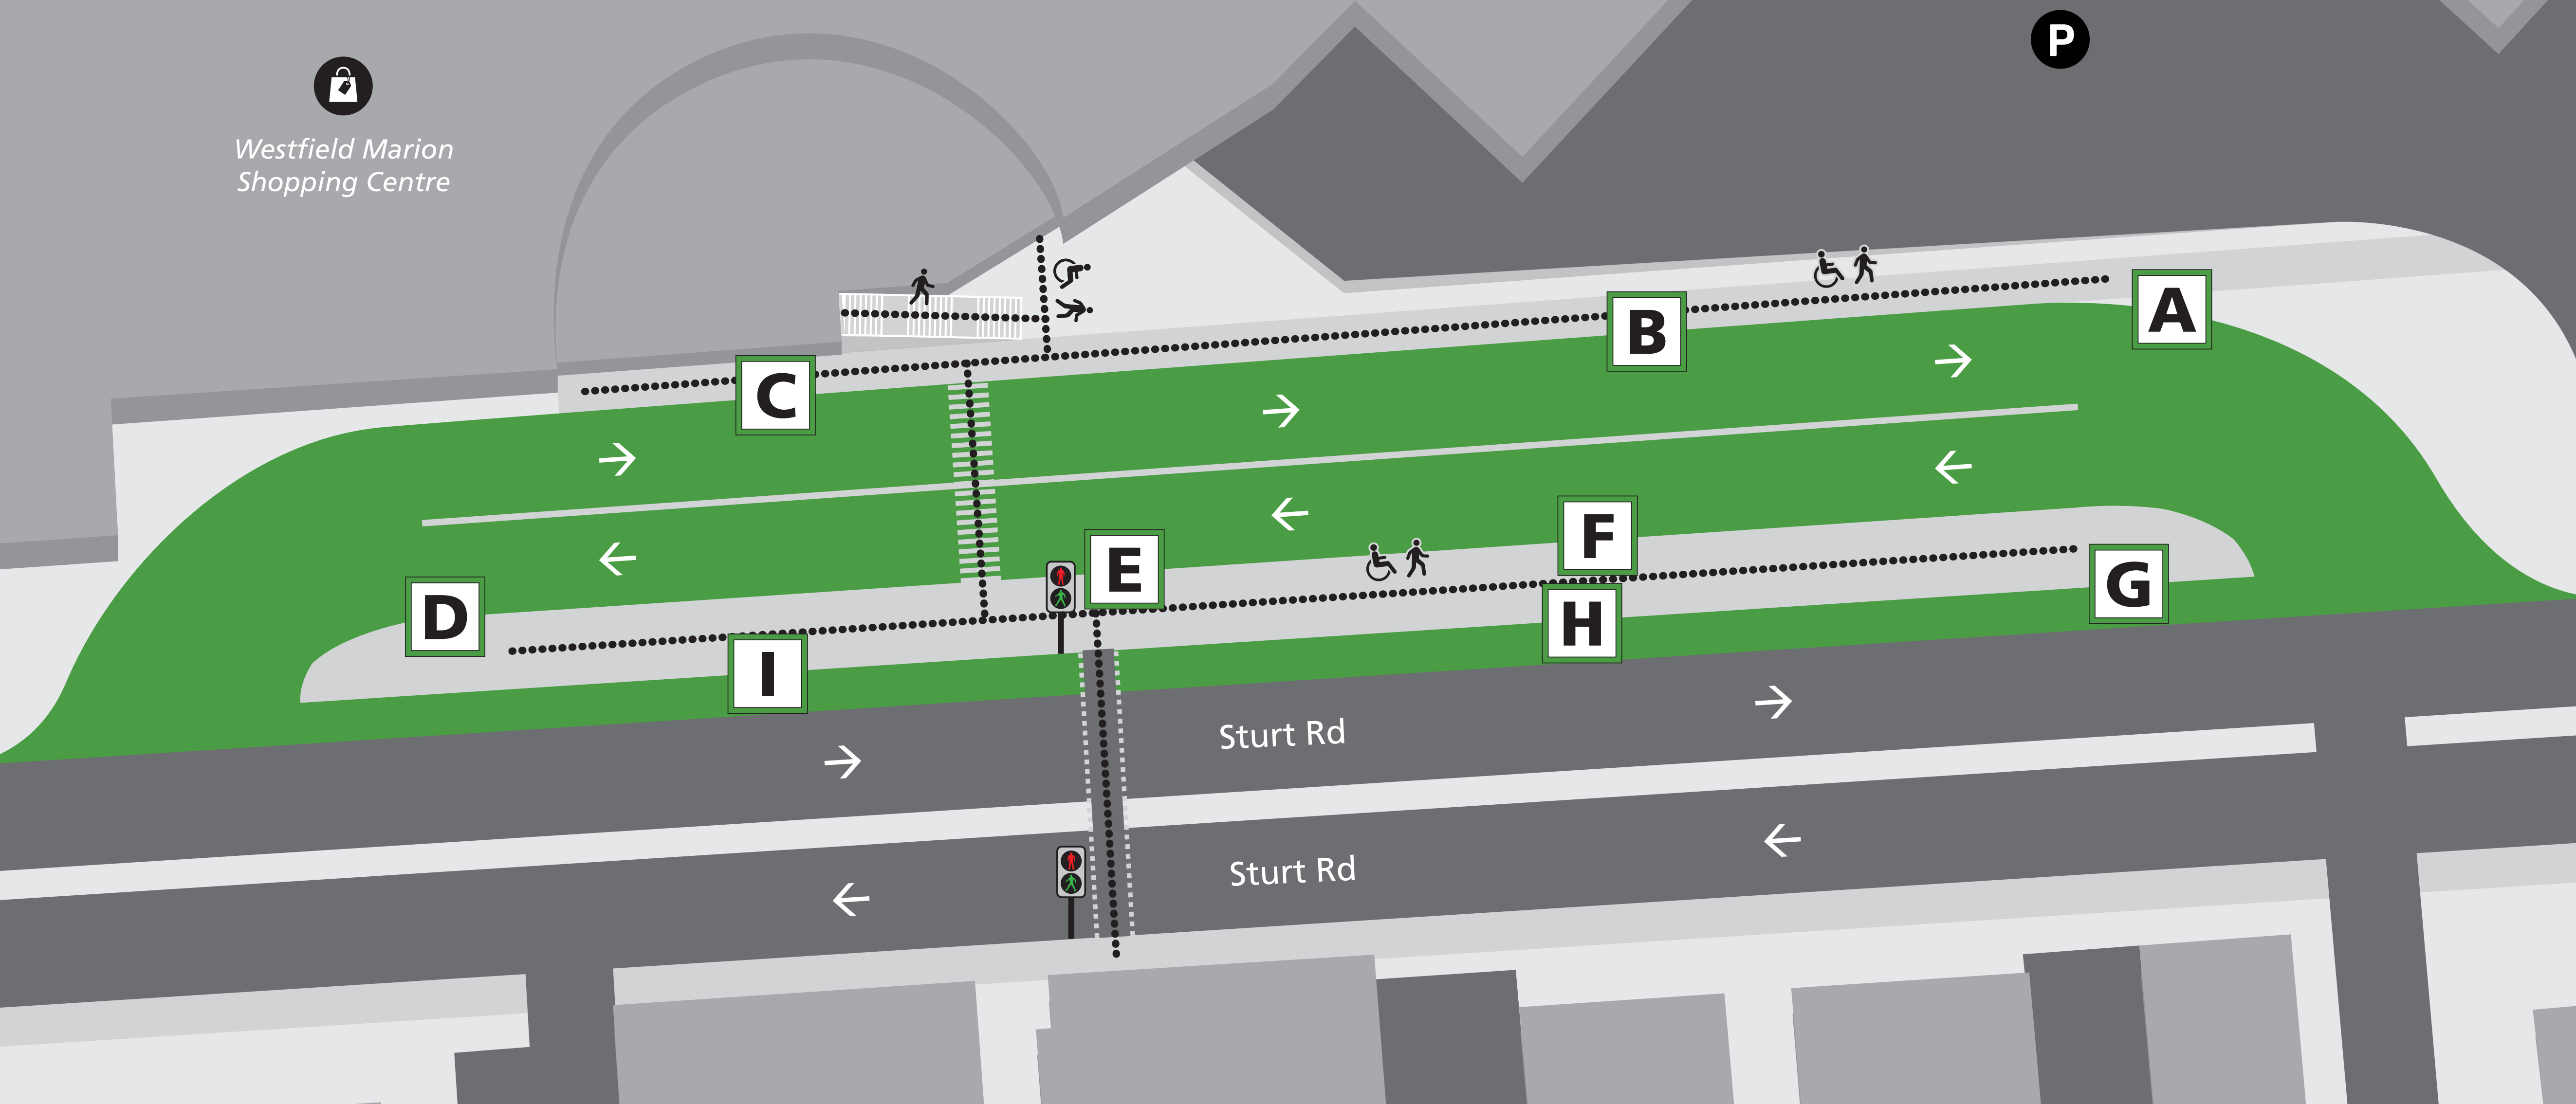

# Marion Centre Interchange map

Westfield Marion Shopping Centre

## Legend

- Buses only
- All traffic
- Interchange access
- Bus zones
- NORTH SOUTH region bus routes
- EAST WEST region bus routes
- OUTER SOUTH region bus routes
- Regional Services - Regional fares apply
- Shopping Centre
- Parking

## Bus zone information

Zone **A**

- 200 N10 To city
- 300 To Arndale Centre Interchange via Portrush Rd (anti-clockwise loop)
- 320 N21 To Aberfoyle Hub
- 600 601 To Old Reynella Interchange
- 640 To Marino
- G10 To city & beyond

Zone **B**

- 248 To city
- M44 W90 To city & beyond

Zone **C**

- 733 734 To Colonnades Centre Interchange
- Regional Services – Regional fares apply**
- 1251 To Adelaide or Goolwa via Victor Harbor
- 1253 To Goolwa via Victor Harbor