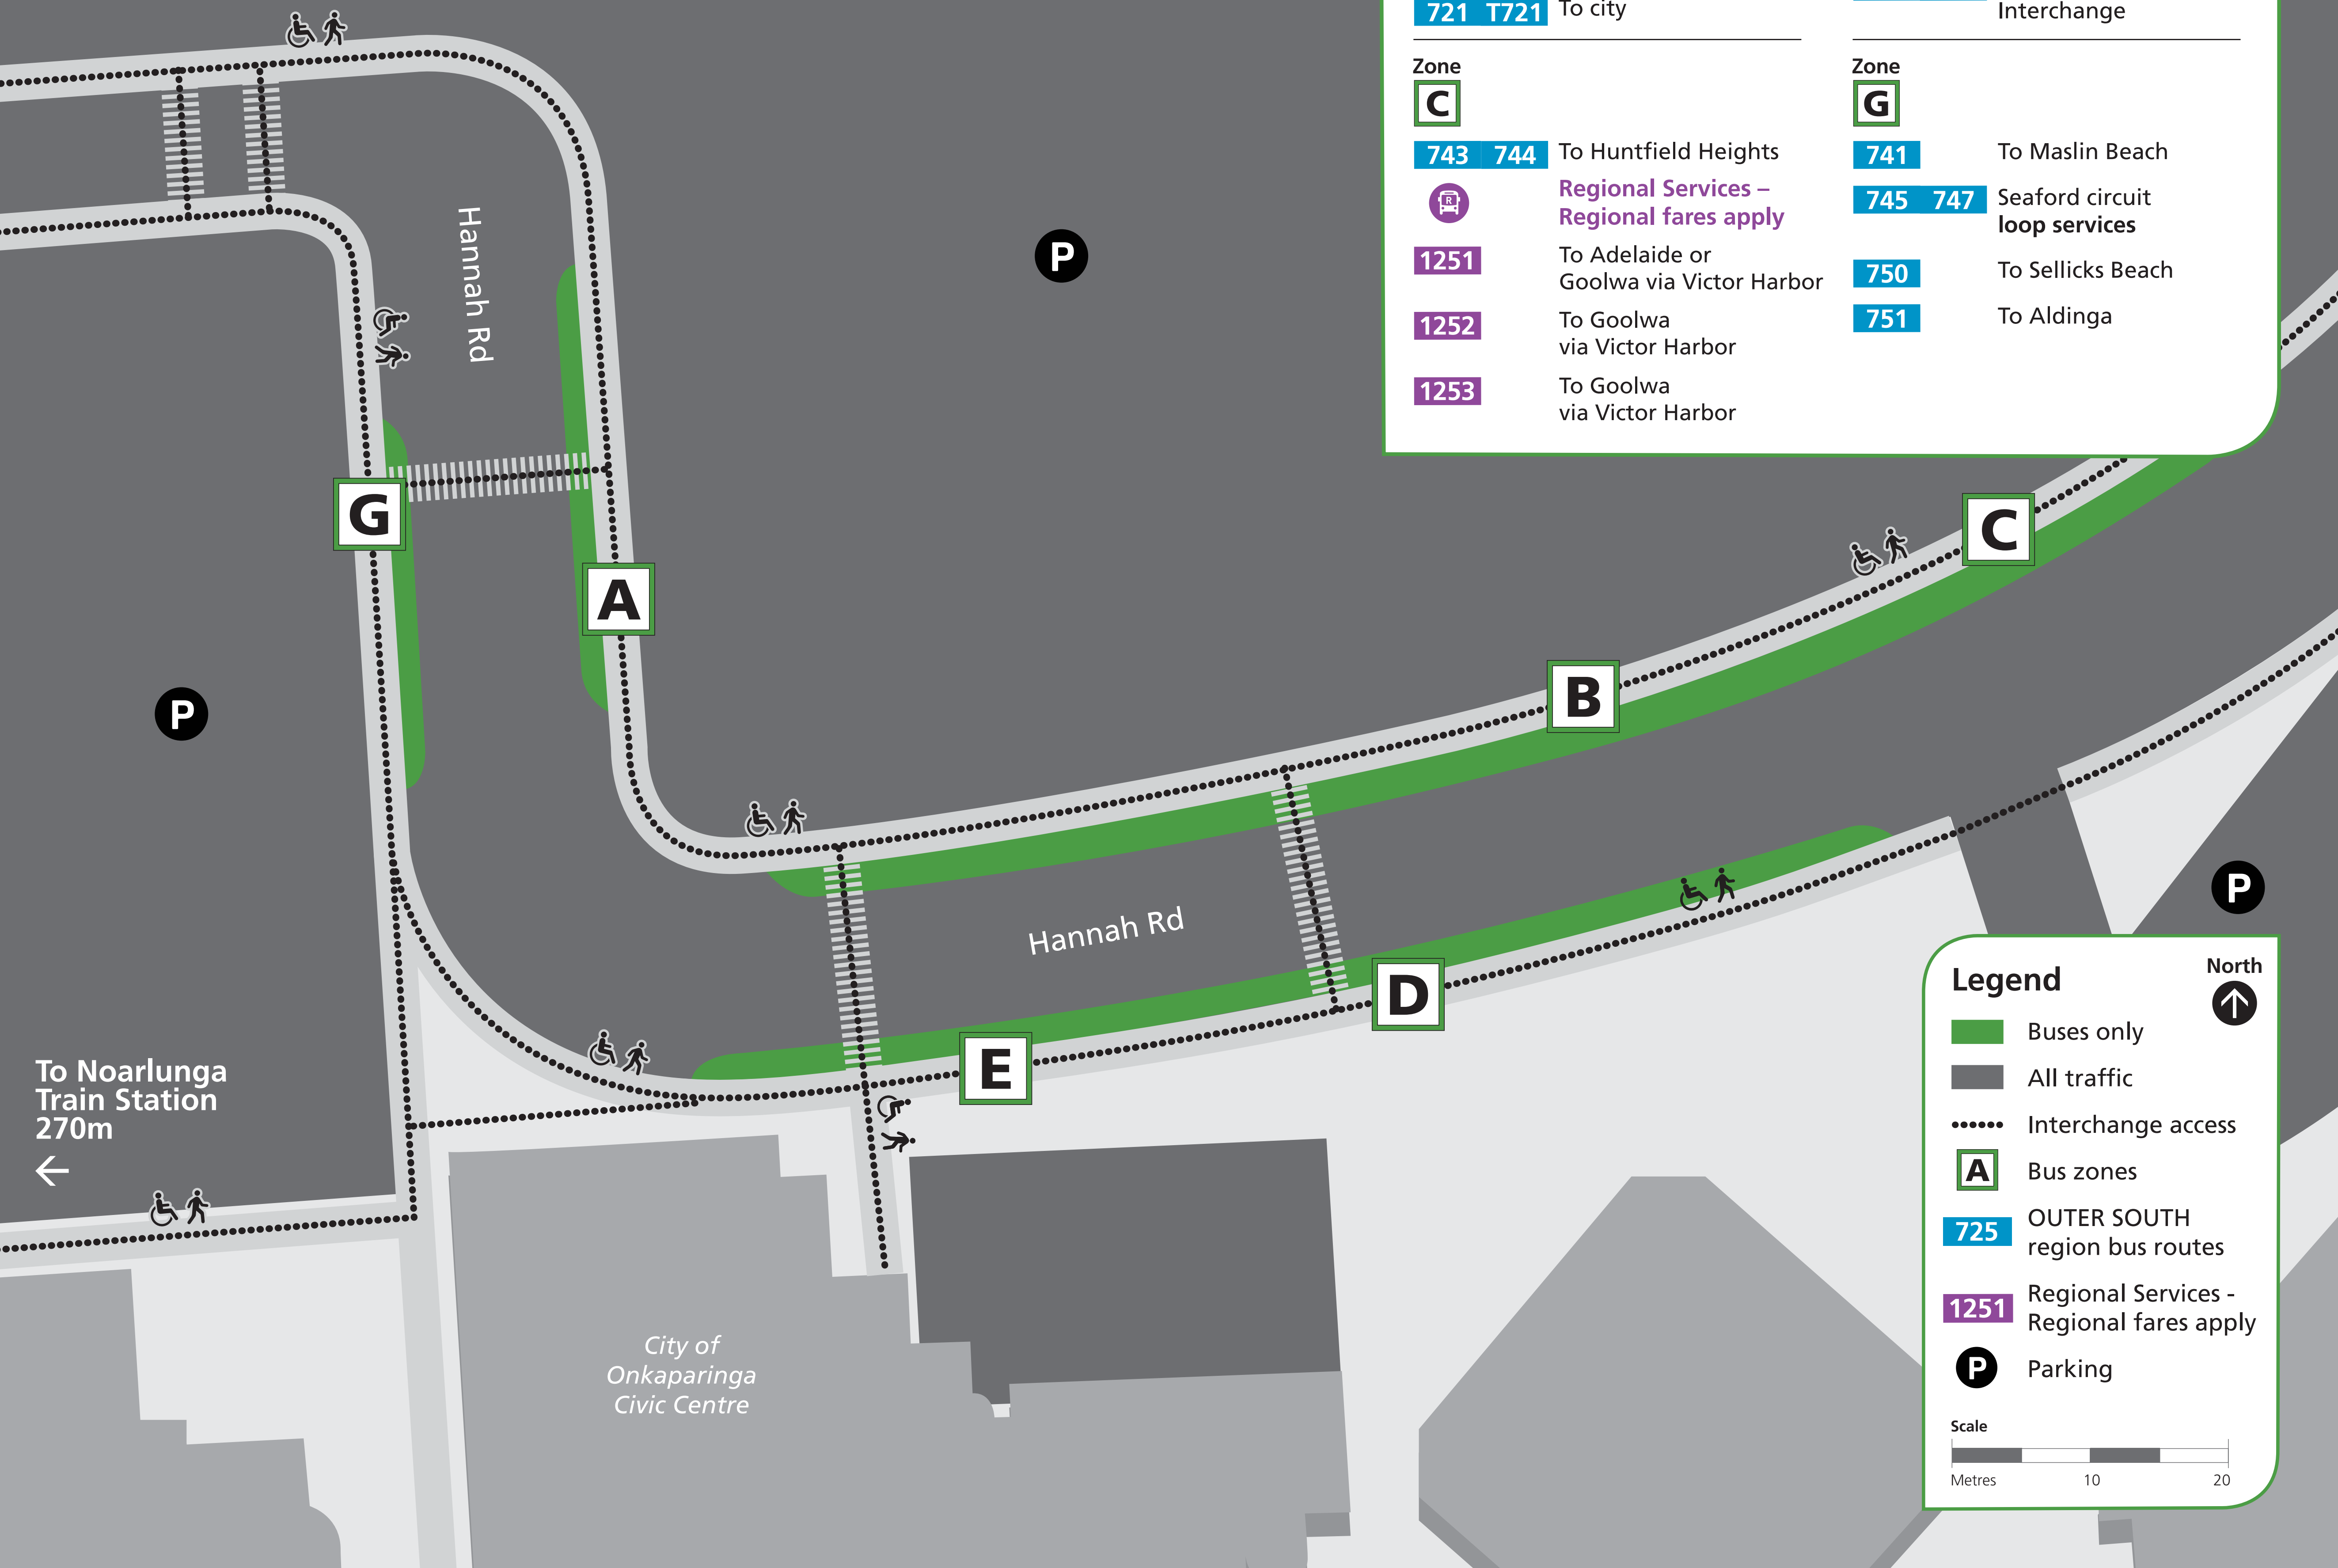

# Colonnades Centre Interchange map

## Bus zone information

Zone <b>A</b> 722 N721 To city	Zone <b>D</b> N721 To Seaford Centre
Zone <b>B</b> 725 To Old Reynella Interchange 721 T721 To city	Zone <b>E</b> 723F To city 733 734 To Marion Centre Interchange
Zone <b>C</b> 743 744 To Huntfield Heights <b>Regional Services – Regional fares apply</b> 1251 To Adelaide or Goolwa via Victor Harbor 1252 To Goolwa via Victor Harbor 1253 To Goolwa via Victor Harbor	Zone <b>G</b> 741 To Maslin Beach 745 747 Seaford circuit loop services 750 To Sellicks Beach 751 To Aldinga

**Legend**

- Buses only
- All traffic
- Interchange access
- Bus zones
- OUTER SOUTH region bus routes
- Regional Services - Regional fares apply
- Parking

North ↑

Scale  
Metres 10 20

To Noarlunga Train Station  
270m  
←