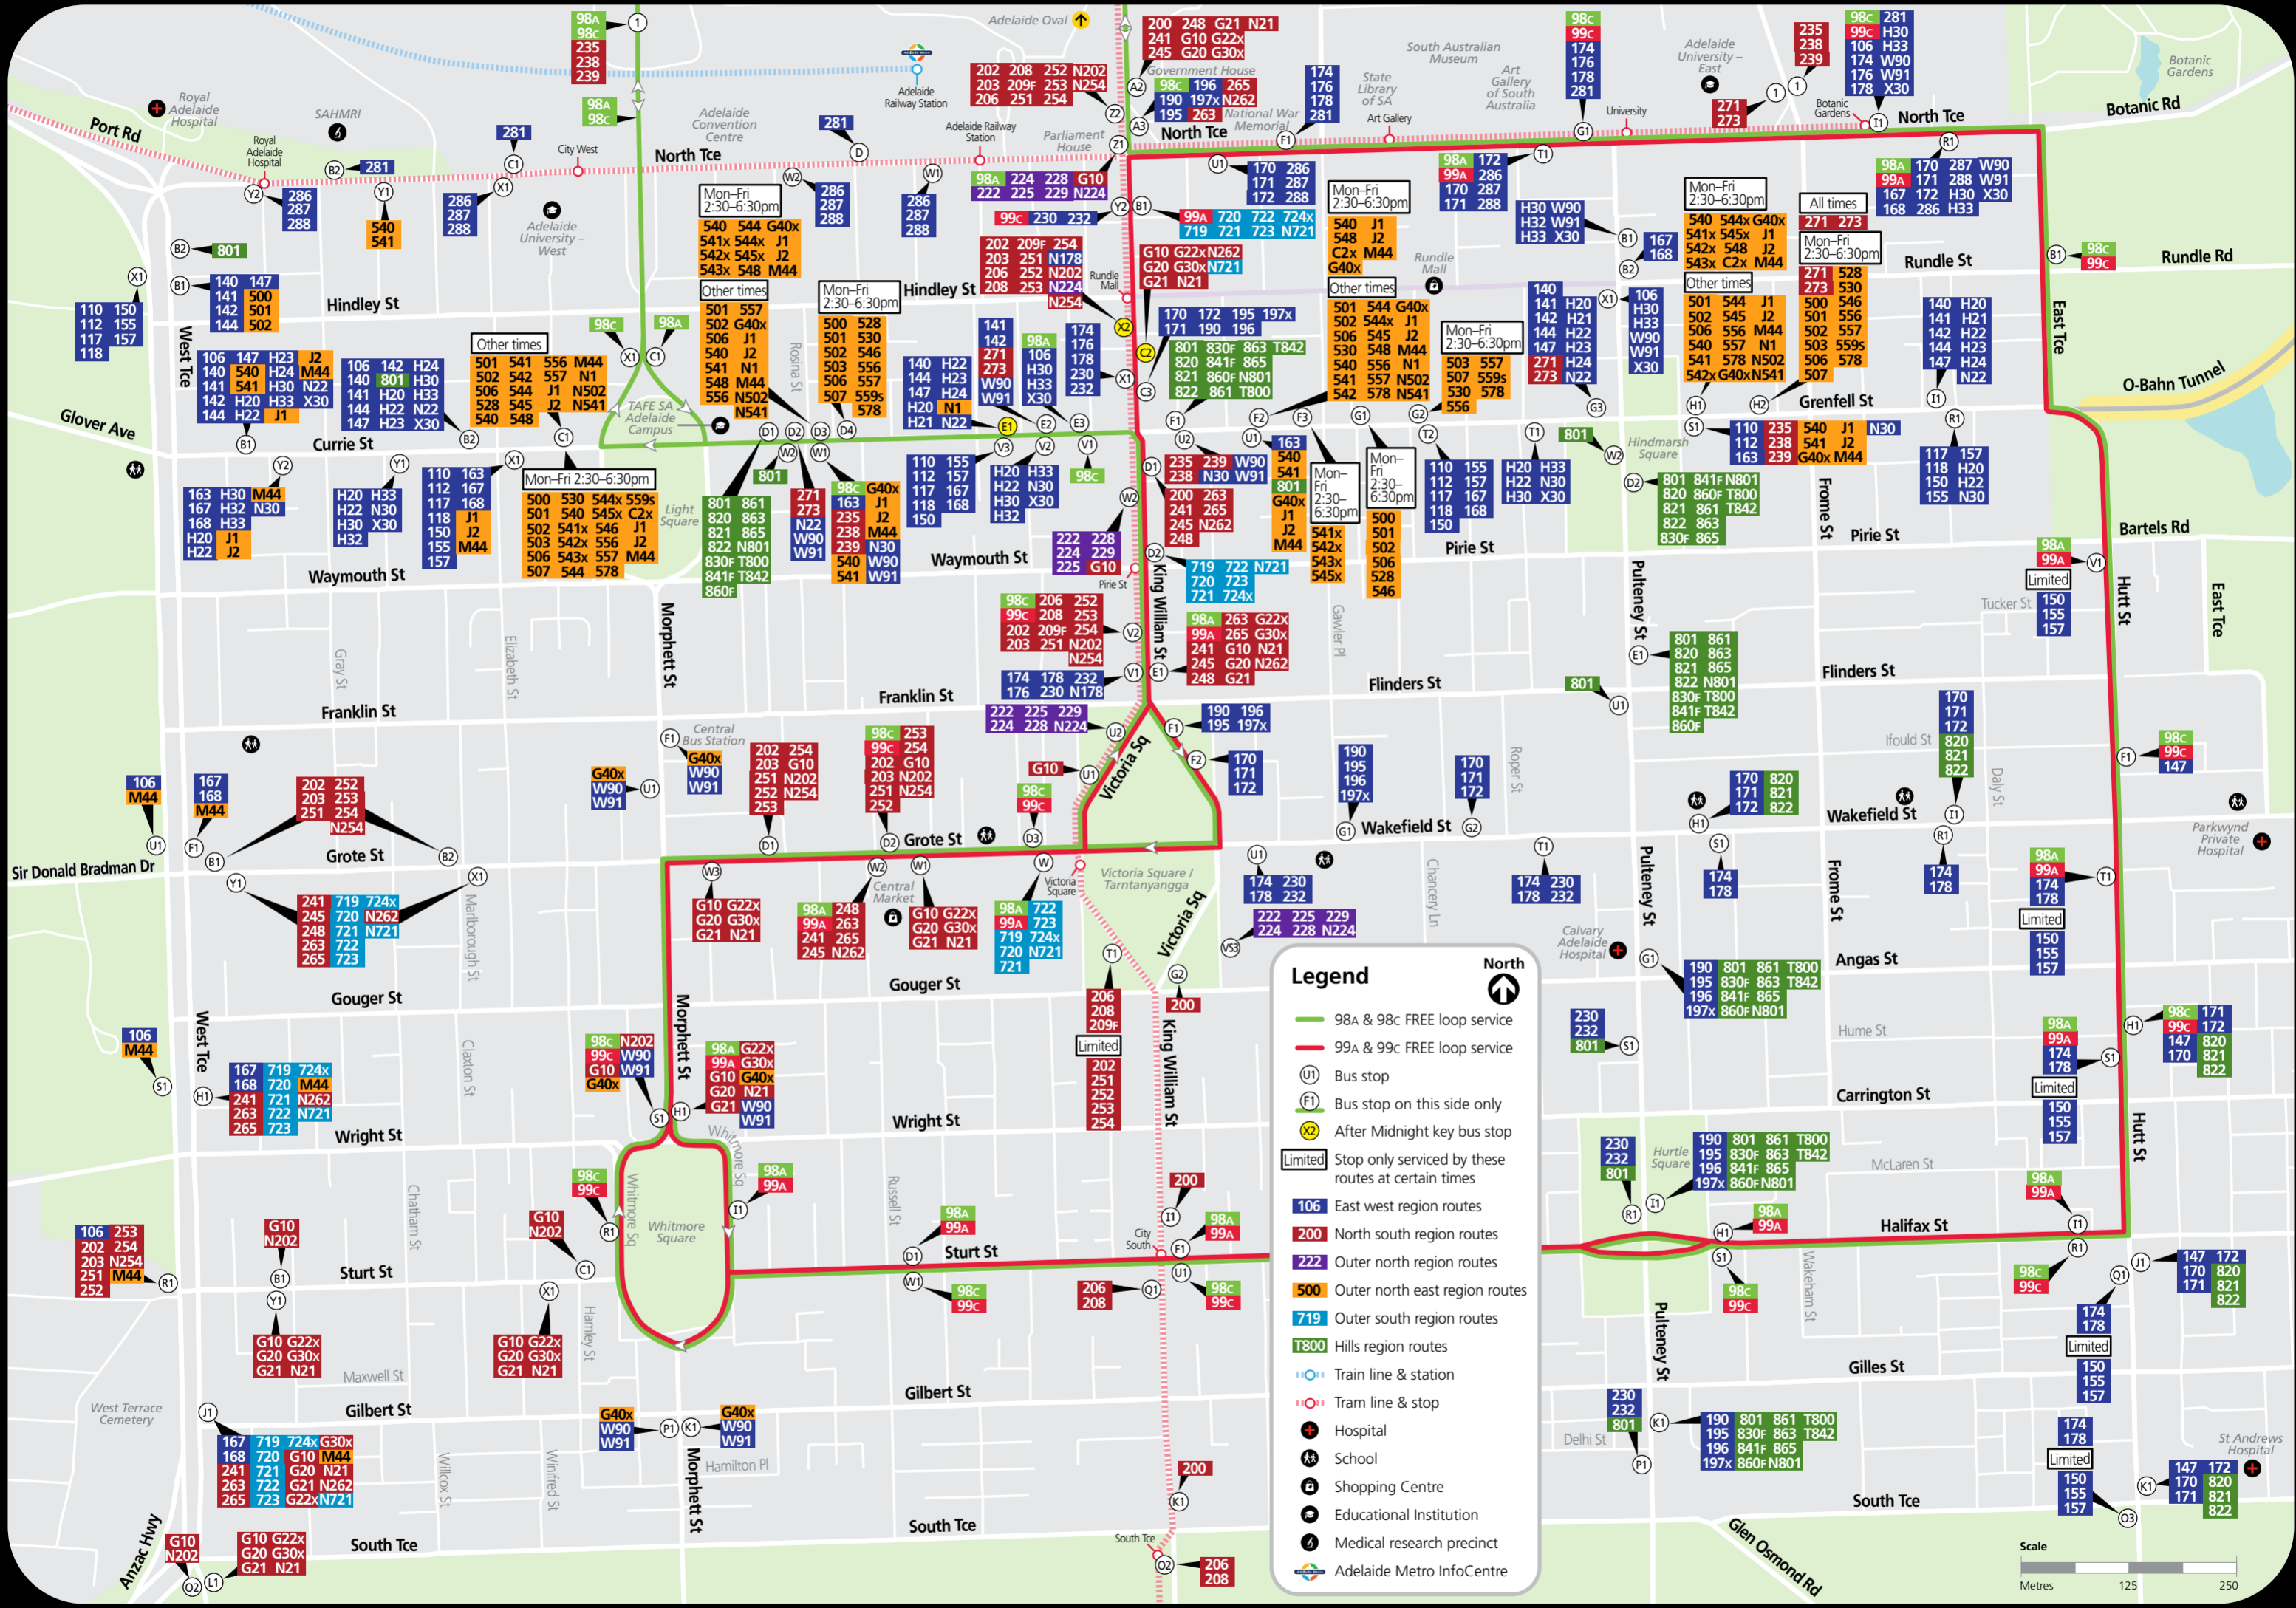

City map

26 January 2026

Legend

- 98A & 98c FREE loop service
- 99A & 99c FREE loop service
- U1 Bus stop
- F1 Bus stop on this side only
- X2 After Midnight key bus stop
- Limited Stop only serviced by these routes at certain times
- 106 East west region routes
- 200 North south region routes
- 222 Outer north region routes
- 500 Outer north east region routes
- 719 Outer south region routes
- T800 Hills region routes
- Tram line & station
- Hospital
- School
- Shopping Centre
- Educational Institution
- Medical research precinct
- Adelaide Metro InfoCentre