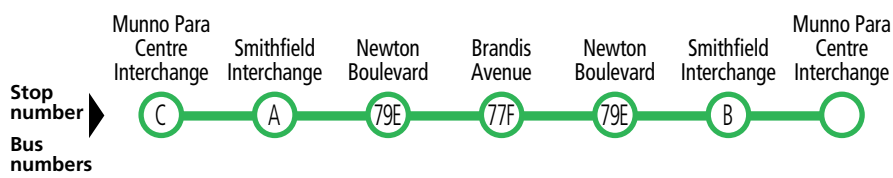

All 462 & 462c buses are Hail 'n' Ride services within the shaded areas

462
462c

462
462c

461

462c

461
462c

462

Smithfield Interchange

Munno Para Centre Interchange

461 462 462c

Street Legend

- 1. Shiraz Ave
- 2. George McCullum Rd

Legend

- Route 461
- Route 462
- Bus stop
- Bus stop on this side only
- Bus stop relating to timetable
- Convenient transfer point
- Park 'n' Ride
- Train line & station
- School
- Shopping Centre

Scale

461 Munno Para Centre to Munno Para West loop service

Monday to Friday

AM	461	-	-	A6:43	6:47	6:55	*7:01	7:03
	461	-	-	A7:18	7:22	7:30	*7:36	7:38
	461	7:44	7:46	7:52	8:02	8:12	*8:19	8:21
	461	8:53	8:55	9:01	9:11	9:19	*9:26	9:28
	461	9:53	9:55	10:01	10:11	10:19	*10:26	10:28
	461	10:53	10:55	11:01	11:11	11:19	*11:26	11:28
	461	11:53	11:55	12:01	12:11	12:19	* 12:26	12:28
PM	461	12:53	12:55	1:01	1:11	1:19	* 1:26	1:28
	461	1:53	1:55	2:01	2:11	2:19	* 2:26	2:28
	461	H3:07	H3:09	H3:15	H3:25	H3:33	* H3:40	H3:42
	461	S3:07	S3:09	S3:18	S3:32	S3:44	* S3:51	S3:53
	461	3:53	3:55	4:01	4:11	4:19	* 4:26	4:28
	461	4:19	4:21	4:27	4:40	4:48	* 4:55	4:57
	461	4:49	4:51	4:57	5:07	5:15	* 5:22	5:24
	461	5:19	5:21	5:27	5:36	5:44	* 5:51	5:53
	461	5:56	5:58	6:04	6:13	6:21	* 6:28	6:30
	461	6:19	6:21	6:27	6:36	6:43	* 6:49	6:51
	461	6:49	6:51	6:57	7:06	7:13	* 7:19	7:21
	461	7:35	7:37	7:43	7:51	7:58	* 8:04	8:06