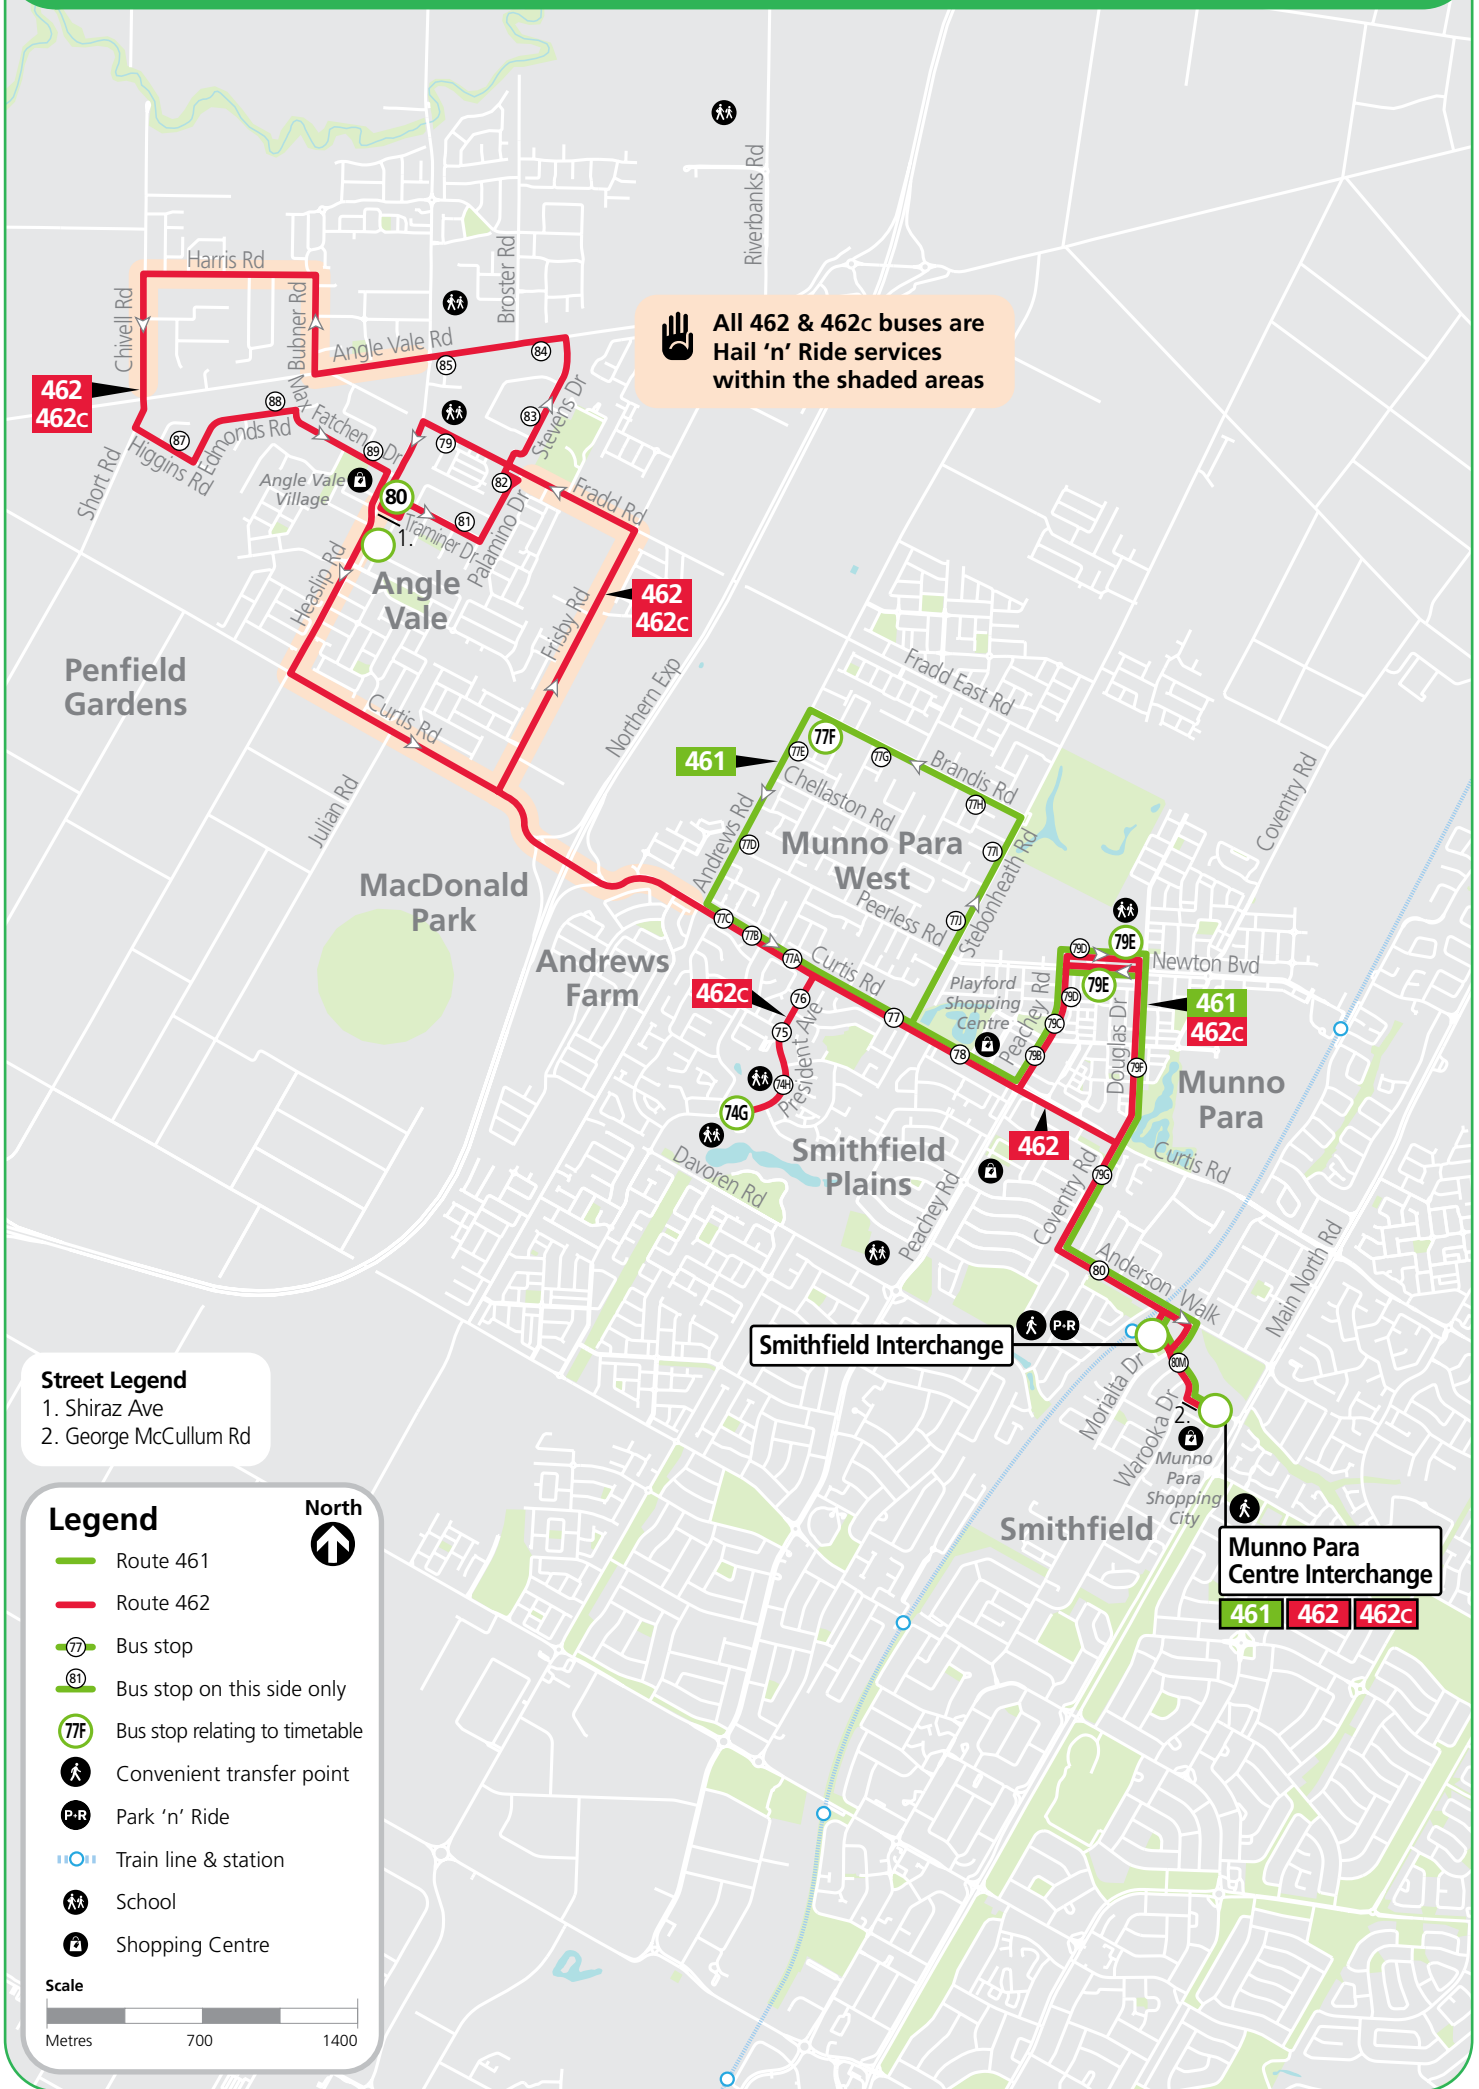

461, 462 Munno Para Centre to Munno Para West & Angle Vale

All 462 & 462c buses are Hail 'n' Ride services within the shaded areas

462
462c

462
462c

461

462c

461
462c

462

Smithfield Interchange

Munno Para Centre Interchange

461 462 462c

Street Legend

1. Shiraz Ave
2. George McCullum Rd

Legend

- Route 461
- Route 462
- Bus stop
- Bus stop on this side only
- Bus stop relating to timetable
- Convenient transfer point
- Park 'n' Ride
- Train line & station
- School
- Shopping Centre

Scale