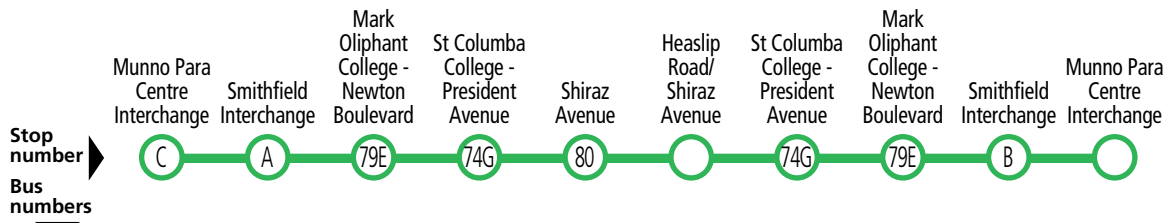

Scale

461 Munno Para Centre to Munno Para West loop service

Monday to Friday

AM	461	-	-	A6:43	6:47	6:55	*7:01	7:03
	461	-	-	A7:18	7:22	7:30	*7:36	7:38
	461	7:44	7:46	7:52	8:02	8:12	*8:19	8:21
	461	8:53	8:55	9:01	9:11	9:19	*9:26	9:28
	461	9:53	9:55	10:01	10:11	10:19	*10:26	10:28
	461	10:53	10:55	11:01	11:11	11:19	*11:26	11:28
	461	11:53	11:55	12:01	12:11	12:19	* 12:26	12:28
PM	461	12:53	12:55	1:01	1:11	1:19	* 1:26	1:28
	461	1:53	1:55	2:01	2:11	2:19	* 2:26	2:28
	461	H3:07	H3:09	H3:15	H3:25	H3:33	* H3:40	H3:42
	461	S3:07	S3:09	S3:18	S3:32	S3:44	* S3:51	S3:53
	461	3:53	3:55	4:01	4:11	4:19	* 4:26	4:28
	461	4:19	4:21	4:27	4:40	4:48	* 4:55	4:57
	461	4:49	4:51	4:57	5:07	5:15	* 5:22	5:24
	461	5:19	5:21	5:27	5:36	5:44	* 5:51	5:53
	461	5:56	5:58	6:04	6:13	6:21	* 6:28	6:30
	461	6:19	6:21	6:27	6:36	6:43	* 6:49	6:51
	461	6:49	6:51	6:57	7:06	7:13	* 7:19	7:21
	461	7:35	7:37	7:43	7:51	7:58	* 8:04	8:06

Legend

- A** – Bus departs from stop 77J Stebonheath Road, Munno Para West at the time shown.
- H** – School holidays only.
- S** – School days only.
- *** – *Times are approximate only. Bus does not have to wait until this time to depart stop.*

Services may operate to a different timetable during the December to January school holidays. Visit the Adelaide Metro website during this period for full details.

462 Munno Para Centre to Angle Vale loop service