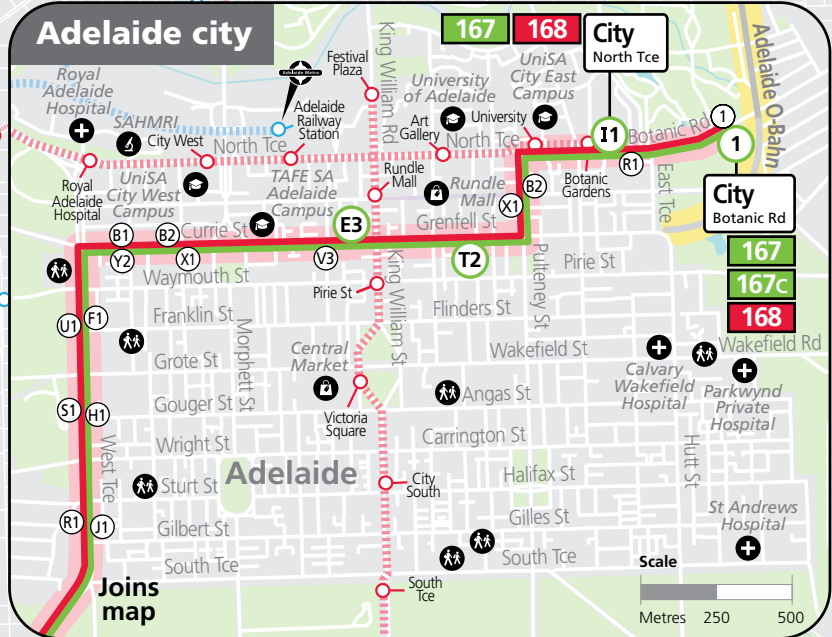

167, 168 Glenelg & Camden Park to city

Legend

- Route 167
- Route 168
- Bus stop
- Bus stop on this side only
- Bus stop relating to timetable
- Convenient transfer point
- Train line & station
- Tram line & stop
- Hospital
- School
- Shopping Centre
- Educational Institution
- Medical research precinct
- Adelaide Metro InfoCentre

Street Legend

1. St Andrews Cres
2. Bonython Ave
3. Goldsworthy Cres
4. Gordon St
5. Jetty Rd

Glenelg Interchange

167
 168

**Galway Avenue/
Richmond Road**

167
 168
City
North Tce

City
Botanic Rd
 167
 167c
 168

See inset map
for Adelaide city

Adelaide

Mile End South

Stop Z1 is not serviced
between 4pm - 6pm
Monday to Friday.

Joins map