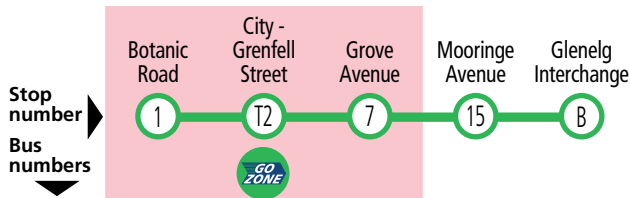

167, 168 City to Camden Park & Glenelg

Monday to Friday

Saturday only

Saturday, Sunday & public holidays

		Botanic Road	City - Grenfell Street	Grove Avenue	Mooringe Avenue	Glenelg Interchange
AM	167	6:23	6:28	6:45	6:53	7:08
	168	6:38	6:43	7:00	7:09	7:24
	167	6:50	6:56	7:14	7:23	7:39
	168	7:12	7:18	7:38	7:48	8:06
	167	7:26	7:32	7:54	8:04	8:23
	168	7:38	7:44	8:06	8:16	8:35
	168	7:54	8:01	8:24	8:35	8:54
	167c	8:11	8:18	8:41	8:52	-
	168	8:27	8:35	8:58	9:07	9:24
	167c	8:43	8:50	9:11	9:20	-
	168	8:58	9:05	9:24	9:33	9:50
	167c	9:15	9:22	9:41	9:50	-
	168	9:25	9:32	9:51	10:00	10:17
	167c	9:44	9:51	10:10	10:19	-
	168	9:59	10:06	10:25	10:34	10:51
	167c	10:13	10:20	10:39	10:48	-
	168	10:28	10:35	10:54	11:03	11:20
	167c	10:43	10:50	11:09	11:18	-
	168	10:58	11:05	11:24	11:33	11:50
	167c	11:13	11:20	11:39	11:48	-
	168	11:28	11:35	11:54	12:03	12:20
	167c	11:43	11:50	12:09	12:18	-
PM	168	11:58	12:05	12:24	12:33	12:50
	167c	12:13	12:20	12:39	12:48	-
	168	12:28	12:35	12:55	1:04	1:21
	167c	12:43	12:50	1:10	1:19	-
	168	12:58	1:05	1:26	1:35	1:52
	167c	1:13	1:20	1:41	1:50	-
	168	1:28	1:35	1:56	2:05	2:22
	167c	1:43	1:50	2:11	2:21	-
	168	1:58	2:05	2:26	2:36	2:53
	167c	2:13	2:20	2:41	2:51	-
	168	2:28	2:35	2:56	3:06	3:26
	167c	2:43	2:50	3:14	3:24	-
	168	2:58	3:05	3:29	3:39	3:59
	167	3:13	3:20	3:44	3:54	4:14
	168	3:28	3:35	3:59	4:09	4:29
	167	3:43	3:50	4:12	4:22	4:42
	168	3:58	4:05	4:27	4:37	4:57
	167	4:12	4:19	4:41	4:51	5:11
	168	4:27	4:34	4:58	5:08	5:28
	167	4:42	4:49	5:13	5:23	5:43
	168	4:57	5:04	5:28	5:38	6:00
	167	5:12	5:19	5:43	5:53	6:15
	168	5:26	5:33	5:57	6:07	6:27
	167	5:40	5:47	6:08	6:18	6:36
	168	5:54	6:01	6:22	6:32	6:50
	167	6:09	6:16	6:35	6:45	7:01
	168	6:24	6:31	6:49	6:59	7:15
	167	6:39	6:45	7:03	7:11	7:26
	168	6:58	7:04	7:22	7:30	7:45
	167	7:22	7:27	7:44	7:52	8:06
	168	7:52	7:57	8:14	8:22	8:36
	167	8:24	8:29	8:44	8:52	9:06
	168	8:54	8:59	9:14	9:22	9:36
	167	9:24	9:29	9:44	9:52	10:06
	168	9:54	9:59	10:14	10:22	10:36
	167	10:24	10:29	10:44	10:52	11:06
	168	10:54	10:59	11:14	11:22	11:36
	167	11:58	12:03	12:18	12:25	12:38

		Botanic Road	City - Grenfell Street	Grove Avenue	Mooringe Avenue	Glenelg Interchange
AM	167	7:33	7:38	7:54	8:01	8:15
	168	8:03	8:08	8:24	8:33	8:48
	167	8:30	8:36	8:52	9:01	9:16
	168	9:00	9:07	9:25	9:34	9:51
	167	9:33	9:40	9:58	10:07	10:24
	168	10:03	10:10	10:28	10:37	10:54
	167	10:33	10:40	10:58	11:07	11:24
	168	11:03	11:10	11:28	11:37	11:54
PM	167	11:33	11:40	11:58	12:07	12:24
	168	12:03	12:10	12:28	12:37	12:54
	167	12:33	12:40	12:58	1:07	1:24
	168	1:03	1:10	1:28	1:37	1:54
	167	1:33	1:40	1:58	2:07	2:24
	168	2:03	2:10	2:28	2:37	2:54
	167	2:33	2:40	2:58	3:07	3:24
	168	3:01	3:08	3:26	3:35	3:52
	167	3:31	3:38	3:56	4:05	4:22
	168	4:01	4:08	4:26	4:35	4:52
	167	4:31	4:38	4:56	5:05	5:22
	168	5:01	5:08	5:26	5:35	5:52
	167	5:31	5:38	5:56	6:04	6:20
	168	6:00	6:06	6:24	6:32	6:48
	167	6:29	6:35	6:51	6:59	7:15
	168	6:53	6:59	7:14	7:22	7:36
	167	7:24	7:29	7:44	7:52	8:06
	168	7:54	7:59	8:14	8:22	8:36
	167	8:24	8:29	8:44	8:52	9:06
	168	8:54	8:59	9:14	9:22	9:36
	167	9:24	9:29	9:44	9:52	10:06
	168	9:54	9:59	10:14	10:22	10:36
	167	10:54	10:59	11:14	11:22	11:36
	168	11:58	12:03	12:18	12:25	12:38