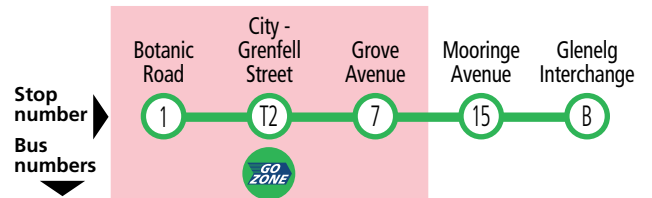

167, 168 City to Camden Park & Glenelg

Monday to Friday

Saturday only

Saturday, Sunday & public holidays

		Botanic Road	City - Grenfell Street	Grove Avenue	Mooringe Avenue	Glenelg Interchange
AM	167	6:23	6:28	6:45	6:53	7:08
	168	6:38	6:43	7:00	7:09	7:24
	167	6:50	6:56	7:14	7:23	7:39
	168	7:12	7:18	7:38	7:48	8:06
	167	7:26	7:32	7:54	8:04	8:23
	168	7:38	7:44	8:06	8:16	8:35
	168	7:54	8:01	8:24	8:35	8:54
	167c	8:11	8:18	8:41	8:52	-
	168	8:27	8:35	8:58	9:07	9:24
	167c	8:43	8:50	9:11	9:20	-
	168	8:58	9:05	9:24	9:33	9:50
	167c	9:15	9:22	9:41	9:50	-
	168	9:25	9:32	9:51	10:00	10:17
	167c	9:44	9:51	10:10	10:19	-
	168	9:59	10:06	10:25	10:34	10:51
	167c	10:13	10:20	10:39	10:48	-
	168	10:28	10:35	10:54	11:03	11:20
	167c	10:43	10:50	11:09	11:18	-
	168	10:58	11:05	11:24	11:33	11:50
	167c	11:13	11:20	11:39	11:48	-
	168	11:28	11:35	11:54	12:03	12:20
	167c	11:43	11:50	12:09	12:18	-
PM	168	11:58	12:05	12:24	12:33	12:50
	167c	12:13	12:20	12:39	12:48	-
	168	12:28	12:35	12:55	1:04	1:21
	167c	12:43	12:50	1:10	1:19	-
	168	12:58	1:05	1:26	1:35	1:52
	167c	1:13	1:20	1:41	1:50	-
	168	1:28	1:35	1:56	2:05	2:22
	167c	1:43	1:50	2:11	2:21	-
	168	1:58	2:05	2:26	2:36	2:53
	167c	2:13	2:20	2:41	2:51	-
	168	2:28	2:35	2:56	3:06	3:26
	167c	2:43	2:50	3:14	3:24	-
	168	2:58	3:05	3:29	3:39	3:59
	167	3:13	3:20	3:44	3:54	4:14
	168	3:28	3:35	3:59	4:09	4:29
	167	3:43	3:50	4:12	4:22	4:42
	168	3:58	4:05	4:27	4:37	4:57
	167	4:12	4:19	4:41	4:51	5:11
	168	4:27	4:34	4:58	5:08	5:28
	167	4:42	4:49	5:13	5:23	5:43
	168	4:57	5:04	5:28	5:38	6:00
	167	5:12	5:19	5:43	5:53	6:15
	168	5:26	5:33	5:57	6:07	6:27
	167	5:40	5:47	6:08	6:18	6:36
	168	5:54	6:01	6:22	6:32	6:50
	167	6:09	6:16	6:35	6:45	7:01
	168	6:24	6:31	6:49	6:59	7:15
	167	6:39	6:45	7:03	7:11	7:26
	168	6:58	7:04	7:22	7:30	7:45
	167	7:22	7:27	7:44	7:52	8:06
	168	7:52	7:57	8:14	8:22	8:36
	167	8:24	8:29	8:44	8:52	9:06
	168	8:54	8:59	9:14	9:22	9:36
	167	9:24	9:29	9:44	9:52	10:06
	168	9:54	9:59	10:14	10:22	10:36
	167	10:24	10:29	10:44	10:52	11:06
	168	10:54	10:59	11:14	11:22	11:36
	167	11:58	12:03	12:18	12:25	12:38

		Botanic Road	City - Grenfell Street	Grove Avenue	Mooringe Avenue	Glenelg Interchange
AM	167	7:33	7:38	7:54	8:01	8:15
	168	8:03	8:08	8:24	8:33	8:48
	167	8:30	8:36	8:52	9:01	9:16
	168	9:00	9:07	9:25	9:34	9:51
	167	9:33	9:40	9:58	10:07	10:24
	168	10:03	10:10	10:28	10:37	10:54
	167	10:33	10:40	10:58	11:07	11:24
	168	11:03	11:10	11:28	11:37	11:54
PM	167	11:33	11:40	11:58	12:07	12:24
	168	12:03	12:10	12:28	12:37	12:54
	167	12:33	12:40	12:58	1:07	1:24
	168	1:03	1:10	1:28	1:37	1:54
	167	1:33	1:40	1:58	2:07	2:24
	168	2:03	2:10	2:28	2:37	2:54
	167	2:33	2:40	2:58	3:07	3:24
	168	3:01	3:08	3:26	3:35	3:52
	167	3:31	3:38	3:56	4:05	4:22
	168	4:01	4:08	4:26	4:35	4:52
	167	4:31	4:38	4:56	5:05	5:22
	168	5:01	5:08	5:26	5:35	5:52
	167	5:31	5:38	5:56	6:04	6:20
	168	6:00	6:06	6:24	6:32	6:48
	167	6:29	6:35	6:51	6:59	7:15
	168	6:53	6:59	7:14	7:22	7:36
	167	7:24	7:29	7:44	7:52	8:06
	168	7:54	7:59	8:14	8:22	8:36
	167	8:24	8:29	8:44	8:52	9:06
	168	8:54	8:59	9:14	9:22	9:36
	167	9:24	9:29	9:44	9:52	10:06
	168	9:54	9:59	10:14	10:22	10:36
	167	10:54	10:59	11:14	11:22	11:36
	168	11:58	12:03	12:18	12:25	12:38