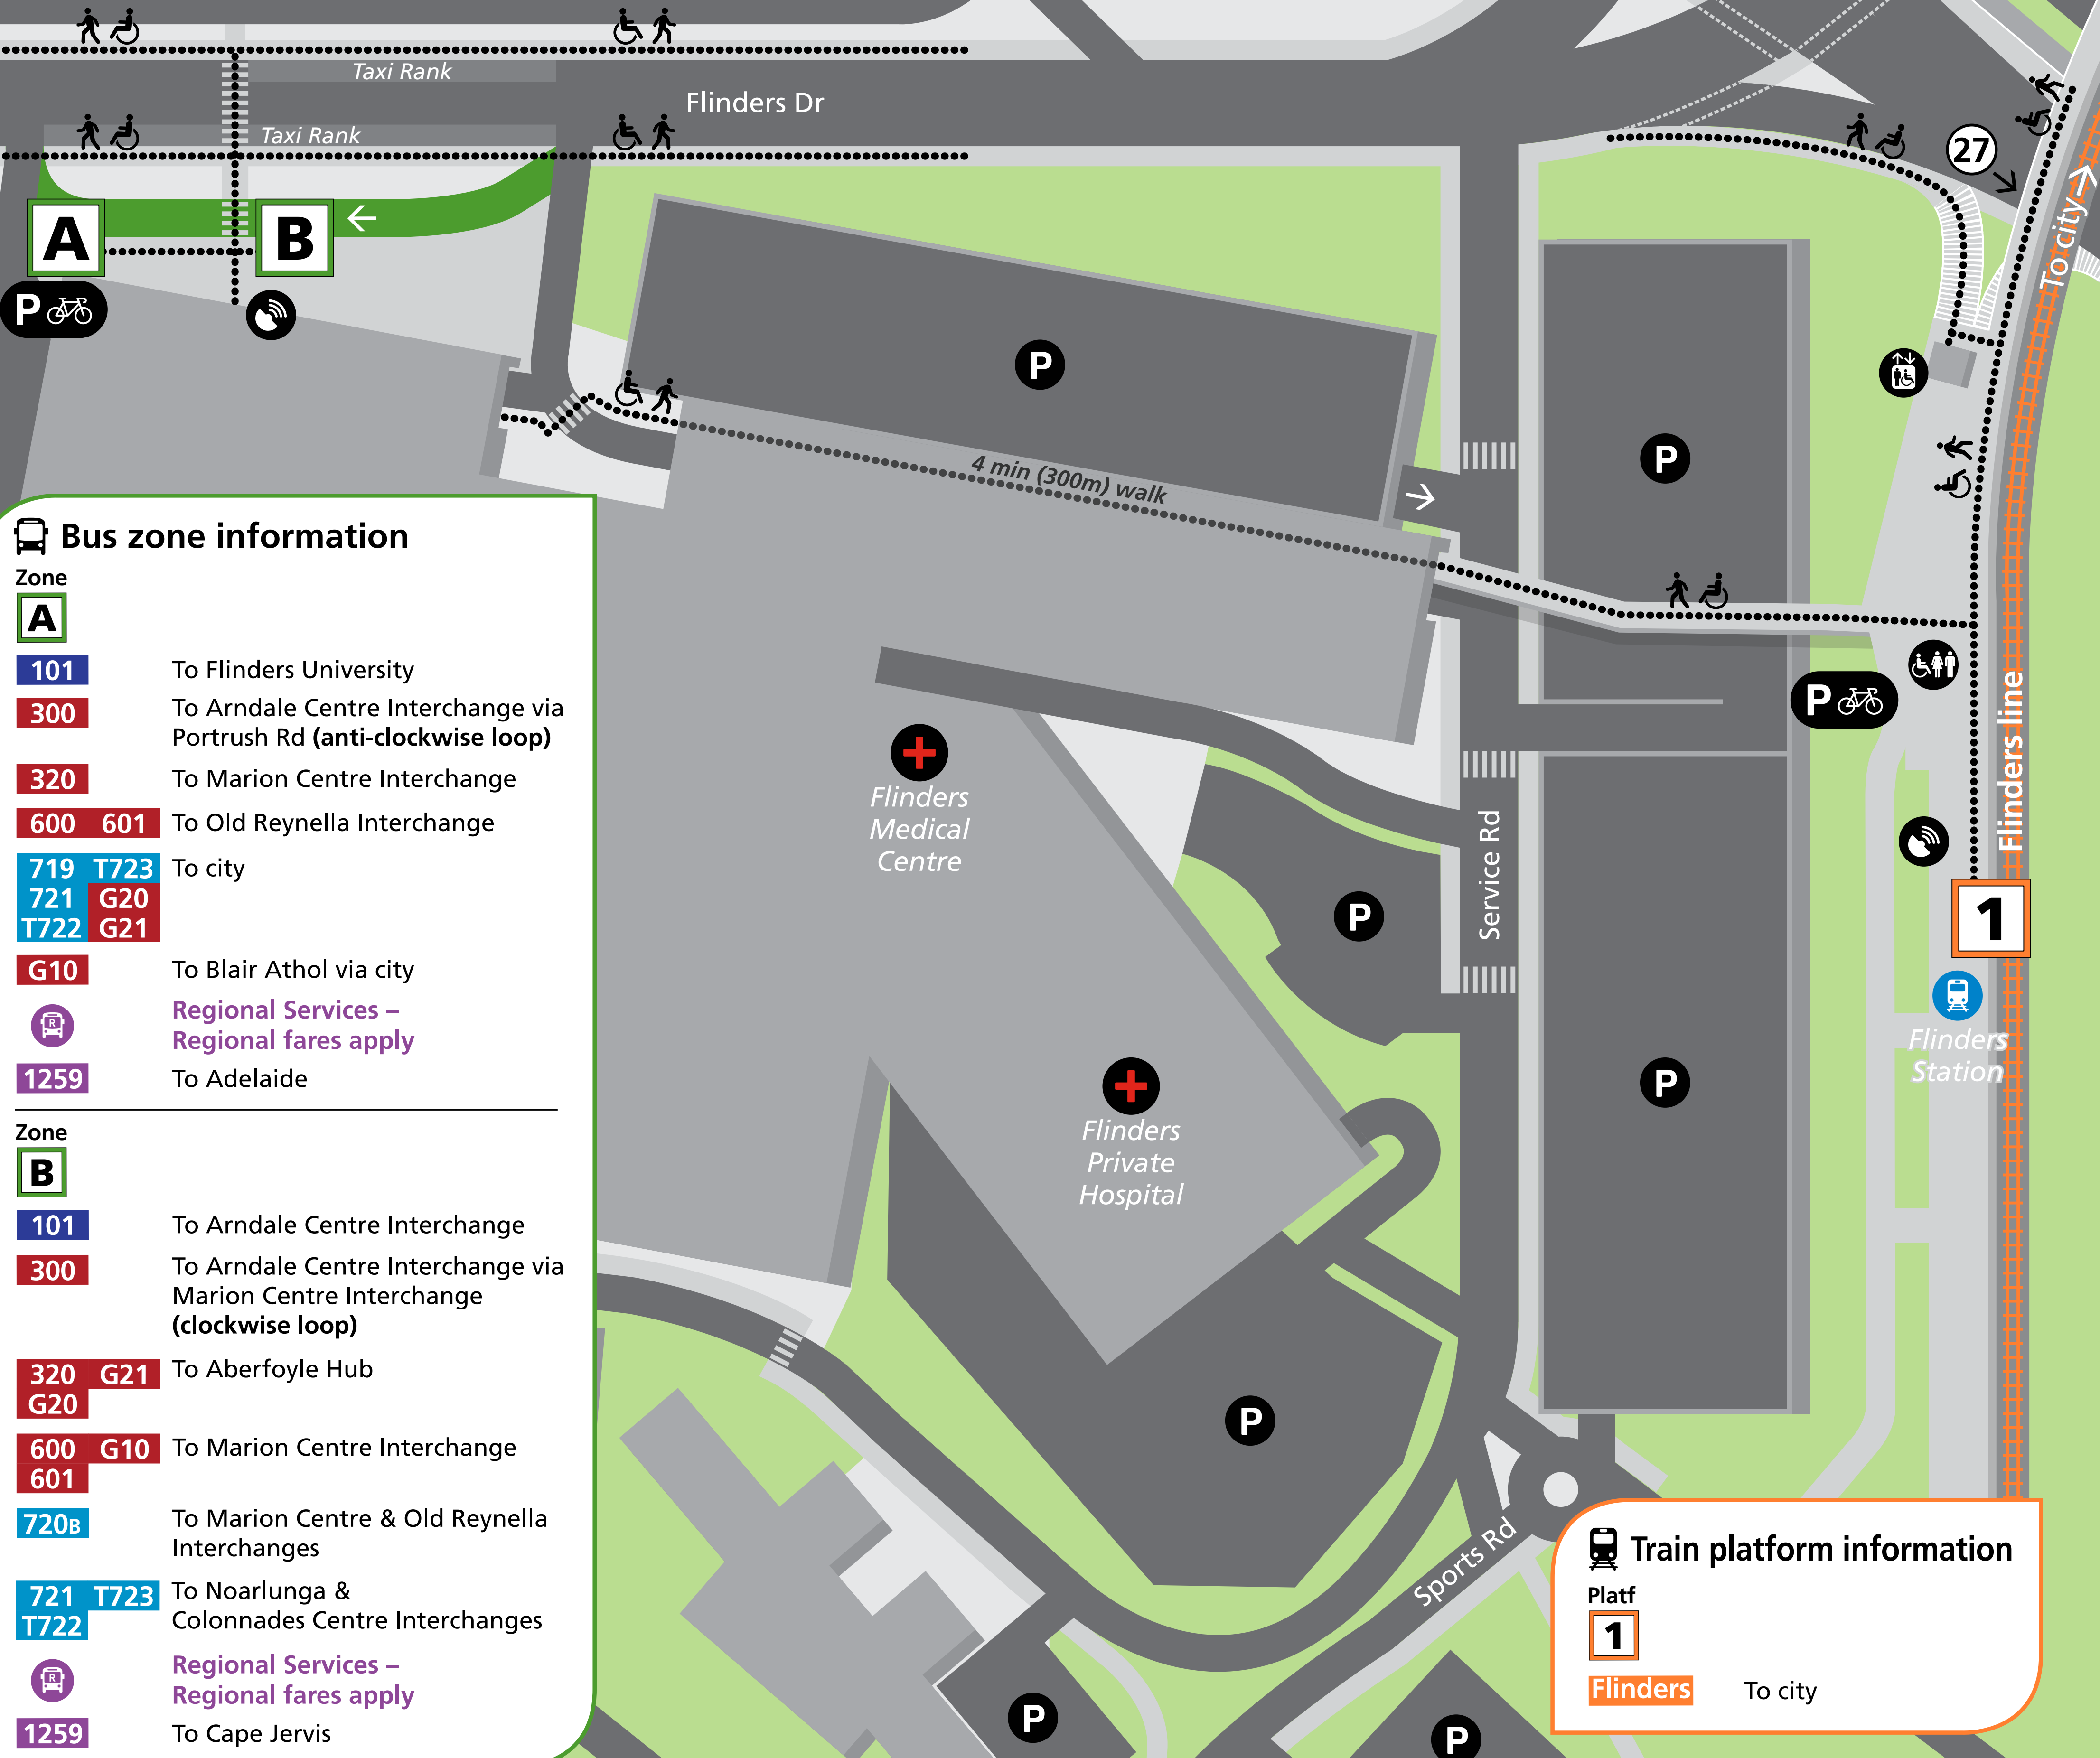

# Flinders Station

## Legend

- Buses only
- All traffic
- Interchange access
- Train line
- Bus zones
- FLINDERS LINE train platform
- Bus stop
- NORTH SOUTH region bus routes
- EAST WEST region bus routes
- OUTER SOUTH region bus routes
- Regional Services - Regional fares apply
- Real-Time arrivals display
- Accessible toilet
- Accessible elevator
- Disabled parking
- Hospital
- Parking
- Bike racks

## Bus zone information

- Zone **A**
- To Flinders University
  - To Arndale Centre Interchange via Portrush Rd (**anti-clockwise loop**)
  - To Marion Centre Interchange
  - To Old Reynella Interchange
  - To city
  - To Blair Athol via city
  - Regional Services – Regional fares apply**
  - To Adelaide

- Zone **B**
- To Arndale Centre Interchange
  - To Arndale Centre Interchange via Marion Centre Interchange (**clockwise loop**)
  - To Aberfoyle Hub
  - To Marion Centre Interchange
  - To Marion Centre & Old Reynella Interchanges
  - To Noarlunga & Colonnades Centre Interchanges
  - Regional Services – Regional fares apply**
  - To Cape Jervis