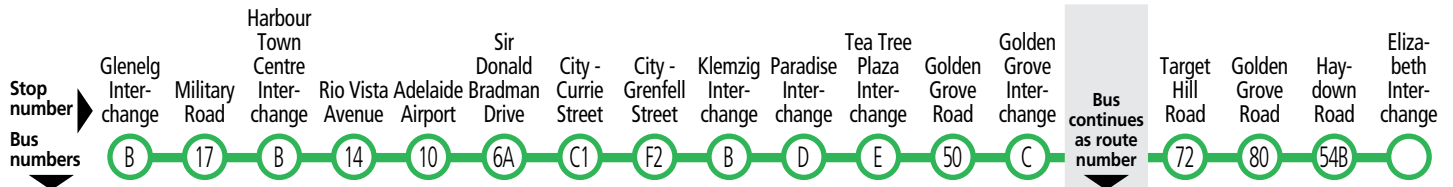

Legend

- A – Bus terminates at stop 17A Military Road, West Beach at the time shown.
- K – Bus departs stop S1 Grenfell Street, city 3 minutes prior to the time shown.
- Q – Bus services this stop.

Services may operate to a different timetable during the December to January school holidays. Visit the Adelaide Metro website during this period for full details.

N1 Golden Grove & Tea Tree Plaza to city

★ After Midnight

Saturday PM–Sunday AM

AM	N1	N1	N1	N1	N1	N1	N1	N1	N1	N1
	-	-	12:00	12:06	12:09	12:19	12:22	-	-	-
	12:17	12:23	12:30	12:36	12:39	12:49	12:52	-	-	-
	-	-	1:00	1:06	1:09	1:19	1:22	-	-	-
	1:17	1:23	1:30	1:36	1:39	1:49	1:52	-	-	-
	-	-	2:00	2:06	2:09	2:19	2:22	-	-	-
	2:17	2:23	2:30	2:36	2:39	2:49	2:52	-	-	-
	-	-	3:00	3:06	3:09	3:19	3:22	-	-	-
	3:17	3:23	3:30	3:36	3:39	3:49	3:52	-	-	-
	-	-	4:00	4:06	4:09	4:19	4:22	-	-	-

C1, C2, J1, J2, 163 Elizabeth, Greenwith, Golden Grove, Tea Tree Plaza & city to Adelaide Airport, Harbour Town, West Beach & Glenelg

C2x, J1, J2, 163

Glenelg, West Beach, Harbour Town & Adelaide Airport to city & Tea Tree Plaza, Golden Grove, Greenwith & Elizabeth