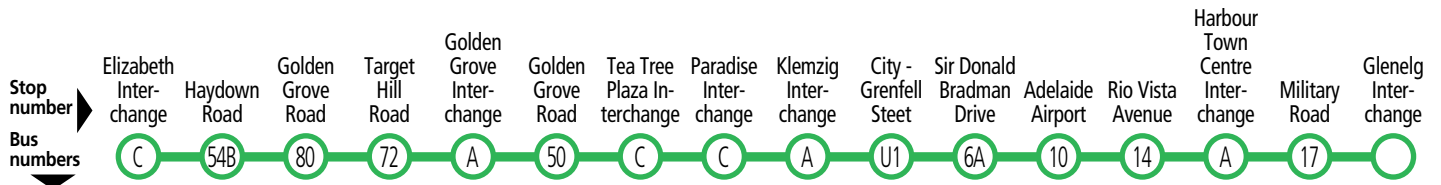

Legend

- A – Bus terminates at stop 17A Military Road, West Beach at the time shown.
- G – Buses operating between Stop 62A The Grove Way, Golden Grove and Tea Tree Plaza Interchange will only service stop 50 Golden Grove Rd, Surrey Downs.
- K – Bus departs stop S1 Grenfell Street, city 3 minutes prior to the time shown.
- Q – Bus services this stop.

Explanations

- C1x services operate express (no pick up or set down) between stop 50 Golden Grove Road, Surrey Downs and the city.
- C2x services operate express (no pick up or set down) between Tea Tree Plaza Interchange and the city.

Services may operate to a different timetable during the December to January school holidays. Visit the Adelaide Metro website during this period for full details.

J1, J2, 163

Elizabeth, Greenwith, Golden Grove, Tea Tree Plaza & city to Adelaide Airport, Harbour Town, West Beach & Glenelg