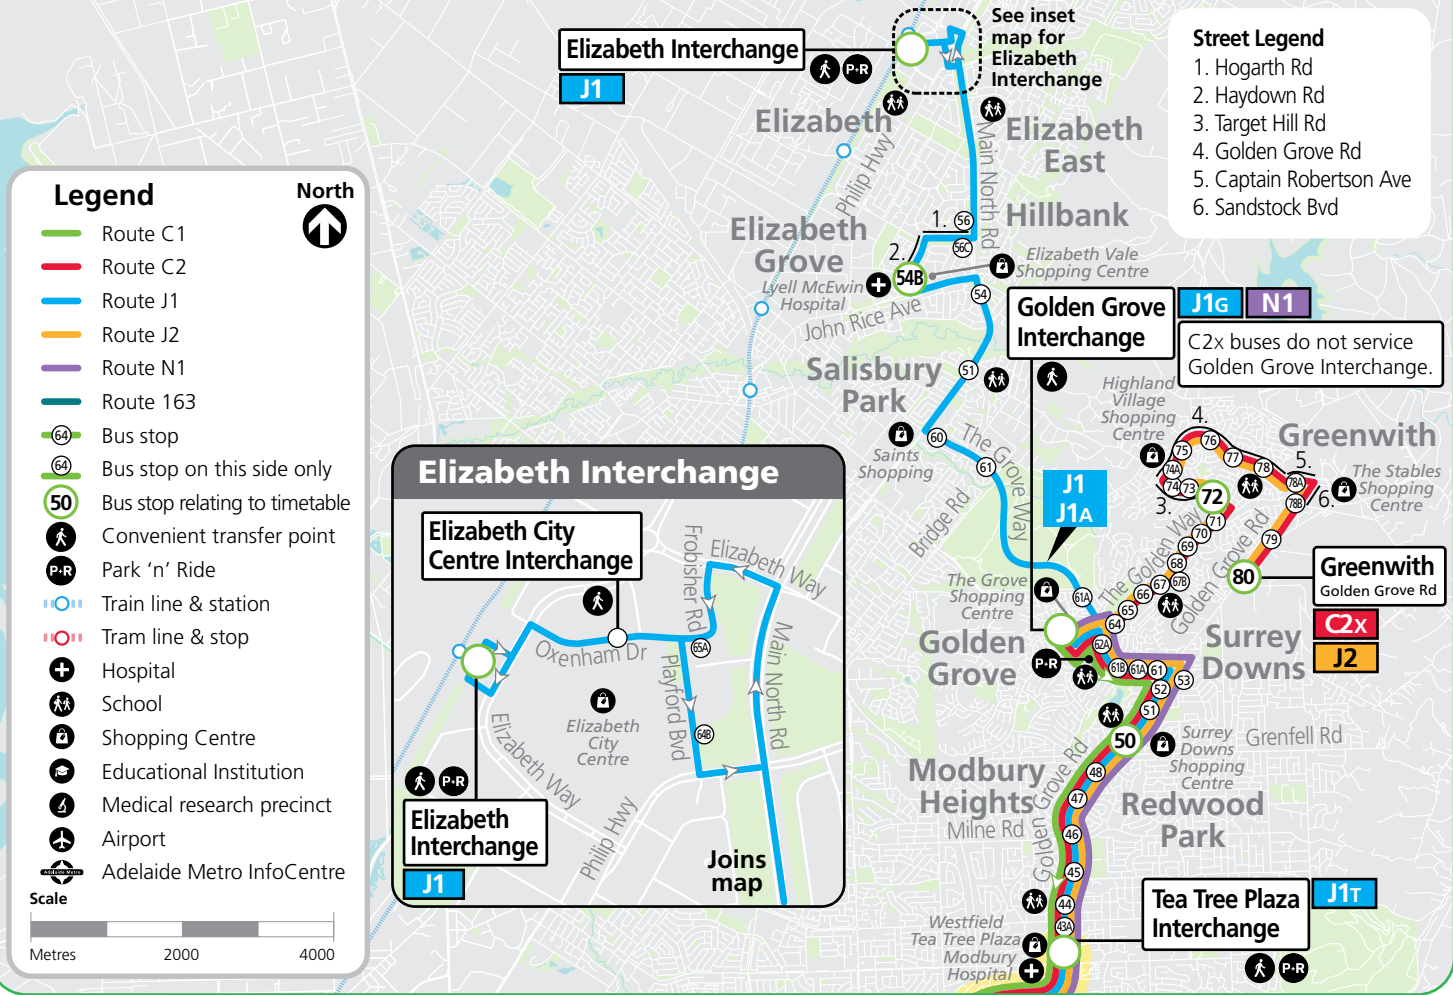

Legend

- A – Bus terminates at stop 17A Military Road, West Beach at the time shown.
- K – Bus departs stop S1 Grenfell Street, city 3 minutes prior to the time shown.
- Q – Bus services this stop.

Services may operate to a different timetable during the December to January school holidays. Visit the Adelaide Metro website during this period for full details.

N1 Golden Grove & Tea Tree Plaza to city

★ After Midnight

Saturday PM–Sunday AM

AM	N1	N1	N1	N1	N1	N1	N1	N1	N1	N1
	-	-	12:00	12:06	12:09	12:19	12:22	-	-	-
	12:17	12:23	12:30	12:36	12:39	12:49	12:52	-	-	-
	-	-	1:00	1:06	1:09	1:19	1:22	-	-	-
	1:17	1:23	1:30	1:36	1:39	1:49	1:52	-	-	-
	-	-	2:00	2:06	2:09	2:19	2:22	-	-	-
	2:17	2:23	2:30	2:36	2:39	2:49	2:52	-	-	-
	-	-	3:00	3:06	3:09	3:19	3:22	-	-	-
	3:17	3:23	3:30	3:36	3:39	3:49	3:52	-	-	-
	-	-	4:00	4:06	4:09	4:19	4:22	-	-	-

C1, C2, J1, J2, 163 Elizabeth, Greenwith, Golden Grove, Tea Tree Plaza & city to Adelaide Airport, Harbour Town, West Beach & Glenelg

C2x, J1, J2, 163

Glenelg, West Beach, Harbour Town & Adelaide Airport to city & Tea Tree Plaza, Golden Grove, Greenwith & Elizabeth

Legend

- J – Time shown is at zone D Golden Grove Interchange.
- M – Bus continues as route C2x to stop 80 Golden Grove Road, Greenwith.
- P – Bus departs from stop 17A Military Road, West Beach at the time shown.
- * – Times are approximate only. Bus does not have to wait until this time to depart stop.