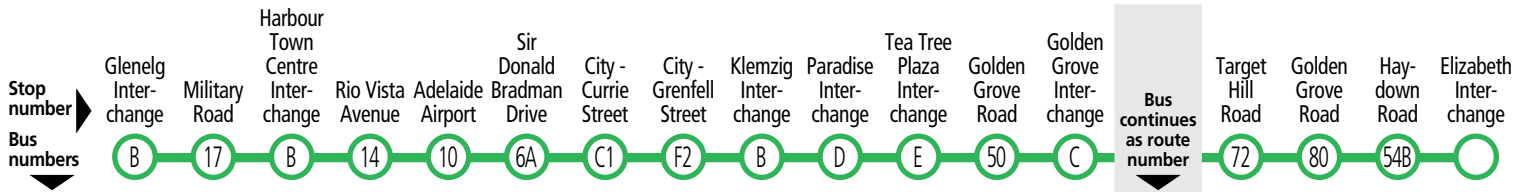

J1, J2

Glenelg & Adelaide Airport to city & Tea Tree Plaza, Golden Grove, Greenwith & Elizabeth

Saturday, Sunday & public holidays