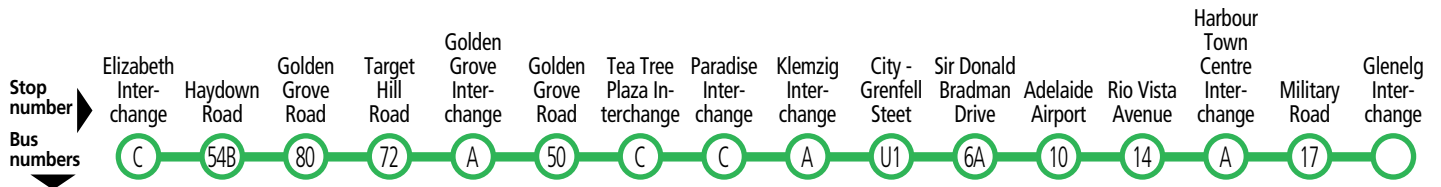

C1, C2, J1, J2, 163

Elizabeth, Greenwith, Golden Grove, Tea Tree Plaza & city to Adelaide Airport, Harbour Town & Glenelg

Monday to Friday