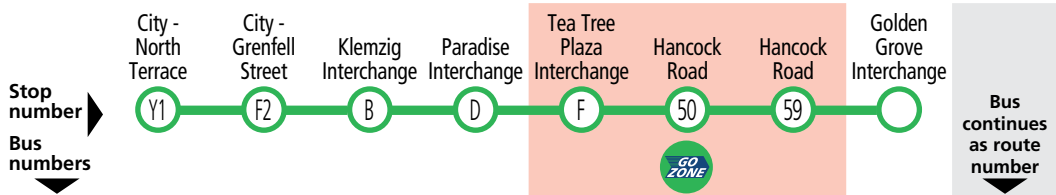

Legend

P – Bus continues via route 542 on request, setting down only.

Bus continues to...

542 Tea Tree Plaza Interchange

Adelaide O-Bahn

Catch fast and frequent services to and from the city at any O-Bahn Interchange.

541 City & Tea Tree Plaza to Fairview Park & Golden Grove

Sunday & public holidays										
	541								542	
AM	541	-	-	-	-	8:48	8:54	9:00	-	542
	541G	8:48	8:57	9:07	9:10	9:16	9:23	9:30	9:42	-
	541	9:18	9:27	9:37	9:40	9:46	9:53	10:00	-	542
	541G	9:48	9:57	10:07	10:10	10:16	10:23	10:30	10:42	-
	541	10:18	10:27	10:37	10:40	10:46	10:53	11:00	-	542
	541G	10:48	10:57	11:07	11:10	11:16	11:23	11:30	11:42	-
	541	11:18	11:27	11:37	11:40	11:46	11:53	12:00	-	542
	541G	11:48	11:57	12:07	12:10	12:16	12:23	12:30	12:42	-
PM	541	12:18	12:27	12:37	12:40	12:46	12:53	1:00	-	542
	541G	12:48	12:57	1:07	1:10	1:16	1:23	1:30	1:42	-
	541	1:18	1:27	1:37	1:40	1:46	1:53	2:00	-	542
	541G	1:48	1:57	2:07	2:10	2:16	2:23	2:30	2:42	-
	541	2:18	2:27	2:37	2:40	2:46	2:53	3:00	-	542
	541G	2:48	2:57	3:07	3:10	3:16	3:23	3:30	3:42	-
	541	3:18	3:27	3:37	3:40	3:46	3:53	4:00	-	542
	541G	3:48	3:57	4:07	4:10	4:16	4:23	4:30	4:42	-
	541	4:18	4:27	4:37	4:40	4:46	4:53	5:00	-	542
	541G	4:51	5:00	5:10	5:13	5:19	5:26	5:33	5:45	-
	541	5:21	5:30	5:40	5:43	5:49	5:56	6:03	-	542
	541	5:51	6:00	6:10	6:13	6:19	6:26	6:33	-	-
	541	6:21	6:30	6:40	6:43	6:49	6:56	7:03	-	542
	541	6:52	7:00	7:10	7:13	7:19	7:25	7:32	-	-
	541	7:22	7:30	7:40	7:43	7:49	7:55	8:02	-	542
	541	7:52	8:00	8:10	8:13	8:19	8:25	8:32	-	-
	541	8:22	8:30	8:40	8:43	8:49	8:55	9:02	-	542
	541	8:52	9:00	9:10	9:13	9:19	9:25	9:32	-	-
	541	9:22	9:30	9:40	9:43	9:49	9:55	10:02	-	542
	541	9:52	10:00	10:10	10:13	10:19	10:25	10:32	-	-
	541	10:22	10:30	10:40	10:43	10:49	10:55	11:02	-	-
	541	10:52	11:00	11:10	11:13	11:19	11:24	P11:30	-	-
	541	11:22	11:30	11:40	11:43	11:49	11:54	P12:00	-	-
	541	11:52	12:00	12:10	12:13	12:19	12:24	P12:30	-	-