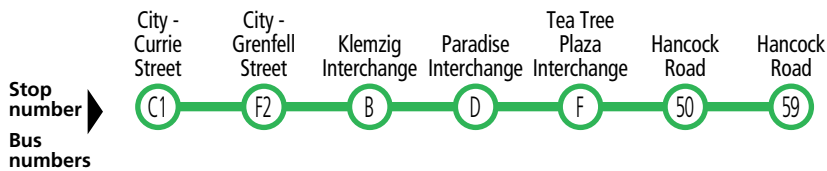

N541 City to Fairview Park

Saturday PM – Sunday AM								
	N541							
AM	N541	1:00	1:05	1:15	1:18	1:24	1:29	P1:35
	N541	2:00	2:05	2:15	2:18	2:24	2:29	P2:35
	N541	3:00	3:05	3:15	3:18	3:24	3:29	P3:35
	N541	4:00	4:05	4:15	4:18	4:24	4:29	P4:35

Legend

P – Bus continues via route N542 on request, setting down only.