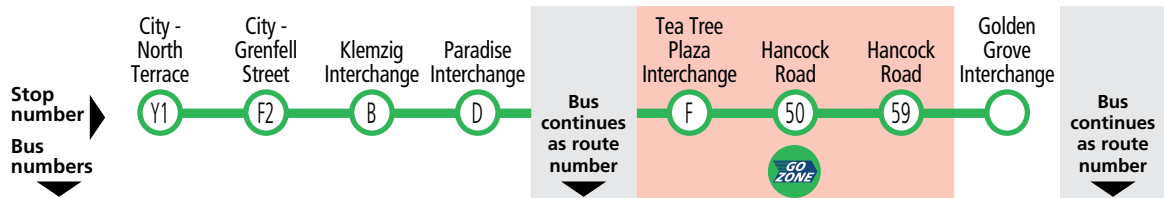

Services may operate to a different timetable during the December to January school holidays. Visit the Adelaide Metro website during this period for full details.

Legend

- G – Time shown is at stop F3 Grenfell Street, city.
- * – Times are approximate only. Bus does not have to wait until this time to depart stop.

Explanations

541x buses operate express (no pick up or set down) between city and Tea Tree Plaza.

Buses continue to...

- 542 – Tea Tree Plaza Interchange
- 542x – City

Adelaide O-Bahn

Catch fast and frequent services to and from the city at any O-Bahn Interchange.

540, 541 City to Tea Tree Plaza & Fairview Park

Monday to Friday (continued)											
PM	541	10:22	10:30	10:40	10:43	-	10:49	10:55	11:02	-	-
	541	10:52	11:00	11:10	11:13	-	11:19	11:24	P11:30	-	-
	541	11:22	11:30	11:40	11:43	-	11:49	11:54	P12:00	-	-
	541	11:52	12:00	12:10	12:13	-	12:19	12:24	P12:30	-	-
AM	540	12:22	12:30	12:40	12:43	-	12:49	-	-	-	-

Legend

P – Bus continues via route 542 on request, setting down only.

Bus continues to...

542 Tea Tree Plaza Interchange

Services may operate to a different timetable during the December to January school holidays. Visit the Adelaide Metro website during this period for full details.