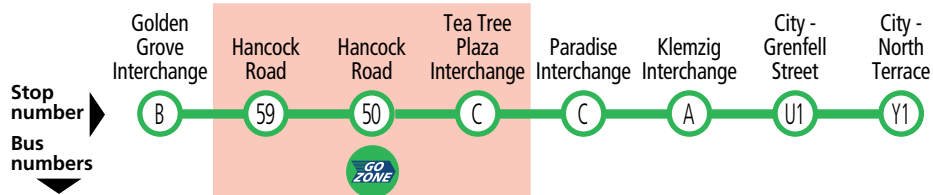

541 Golden Grove & Fairview Park to Tea Tree Plaza & city

		Golden Grove Interchange	Hancock Road	Hancock Road	Tea Tree Plaza Interchange	Paradise Interchange	Klemzig Interchange	City - Grenfell Street	City - North Terrace
Saturday									
AM	541	-	7:00	7:05	7:12	-	-	-	-
	541	-	7:30	7:35	7:42	-	-	-	-
	541	-	7:56	8:02	8:10	8:16	8:19	8:30	8:38
	541	8:15	8:26	8:32	8:40	8:46	8:49	9:00	9:08
	541	-	8:56	9:02	9:10	9:16	9:19	9:30	9:38
	541	9:15	9:26	9:32	9:40	9:46	9:49	10:00	10:08
	541	-	9:56	10:02	10:10	10:16	10:19	10:30	10:38
	541	10:15	10:26	10:32	10:40	10:46	10:49	11:00	11:08
	541	-	10:56	11:02	11:10	11:16	11:19	11:30	11:38
	541	11:15	11:26	11:32	11:40	11:46	11:49	12:00	12:08
PM	541	-	11:56	12:02	12:10	12:16	12:19	12:30	12:38
	541	12:15	12:26	12:32	12:40	12:46	12:49	1:00	1:08
	541	-	12:56	1:02	1:10	1:16	1:19	1:30	1:38
	541	1:15	1:26	1:32	1:40	1:46	1:49	2:00	2:08
	541	-	1:56	2:02	2:10	2:16	2:19	2:30	2:38
	541	2:15	2:26	2:32	2:40	2:46	2:49	3:00	3:08
	541	-	2:56	3:02	3:10	3:16	3:19	3:30	3:38
	541	3:15	3:26	3:32	3:40	3:46	3:49	4:00	4:08
	541	-	3:56	4:02	4:10	4:16	4:19	4:30	4:38
	541	4:15	4:26	4:32	4:40	4:46	4:49	5:00	5:08
	541	-	4:56	5:02	5:10	5:16	5:19	5:30	5:38
	541	5:15	5:26	5:32	5:40	5:46	5:49	6:00	6:08
	541	-	5:50	5:55	6:03	-	-	-	-
	541	-	6:07	6:12	6:20	6:26	6:29	6:39	6:47
	541	-	6:37	6:42	6:50	6:56	6:59	7:09	7:17
	541	-	7:07	7:12	7:20	7:26	7:29	7:39	7:47
	541	-	7:37	7:42	7:50	7:56	7:59	8:09	8:17
	541	-	8:07	8:12	8:20	8:26	8:29	8:39	8:47
	541	-	8:37	8:42	8:50	8:56	8:59	9:09	9:17
	541	-	9:07	9:12	9:20	9:26	9:29	9:39	9:47
	541	-	9:37	9:42	9:50	9:56	9:59	10:09	10:17
	541	-	10:07	10:12	10:20	10:26	10:29	10:39	10:47
	541	-	10:37	10:42	10:50	10:56	10:59	11:09	11:17
	541	-	11:07	11:12	11:20	11:26	11:29	11:39	11:47

Adelaide O-Bahn

Catch fast and frequent services to and from the city at any O-Bahn Interchange.