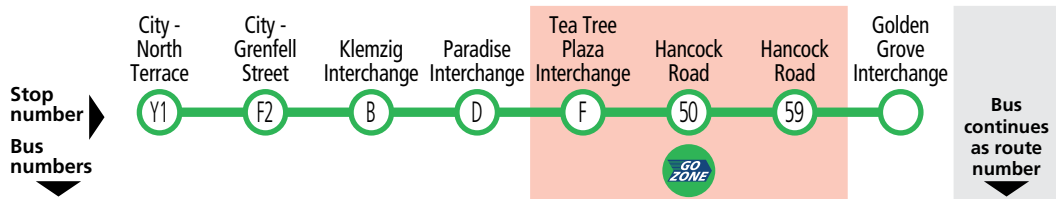

541 City & Tea Tree Plaza to Fairview Park & Golden Grove

Saturday											
AM	541	-	-	-	-	7:21	7:27	7:33	-	542	
	541	-	-	-	-	7:51	7:57	8:03	-	542	
	541G	-	-	-	-	8:21	8:27	8:33	8:43	-	
	541	-	-	-	-	8:51	8:57	9:03	-	542	
PM	541G	8:51	9:00	9:10	9:13	9:19	9:26	9:33	9:45	-	
	541	9:21	9:30	9:40	9:43	9:49	9:56	10:03	-	542	
	541G	9:51	10:00	10:10	10:13	10:19	10:26	10:33	10:45	-	
	541	10:21	10:30	10:40	10:43	10:49	10:56	11:03	-	542	
	541G	10:51	11:00	11:10	11:13	11:19	11:26	11:33	11:45	-	
	541	11:21	11:30	11:40	11:43	11:49	11:56	12:03	-	542	
	541G	11:51	12:00	12:10	12:13	12:19	12:26	12:33	12:45	-	
	541	12:21	12:30	12:40	12:43	12:49	12:56	1:03	-	542	
	541G	12:51	1:00	1:10	1:13	1:19	1:26	1:33	1:45	-	
	541	1:21	1:30	1:40	1:43	1:49	1:56	2:03	-	542	
	541G	1:51	2:00	2:10	2:13	2:19	2:26	2:33	2:45	-	
	541	2:21	2:30	2:40	2:43	2:49	2:56	3:03	-	542	
	541G	2:51	3:00	3:10	3:13	3:19	3:26	3:33	3:45	-	
	541	3:21	3:30	3:40	3:43	3:49	3:56	4:03	-	542	
	541G	3:51	4:00	4:10	4:13	4:19	4:26	4:33	4:45	-	
	541	4:21	4:30	4:40	4:43	4:49	4:56	5:03	-	542	
	541G	4:51	5:00	5:10	5:13	5:19	5:26	5:33	5:45	-	
	541	5:21	5:30	5:40	5:43	5:49	5:56	6:03	-	542	
	541	5:51	6:00	6:10	6:13	6:19	6:26	6:33	-	-	
	541	6:21	6:30	6:40	6:43	6:49	6:56	7:03	-	542	
	541	6:52	7:00	7:10	7:13	7:19	7:25	7:32	-	-	
	541	7:22	7:30	7:40	7:43	7:49	7:55	8:02	-	542	
	541	7:52	8:00	8:10	8:13	8:19	8:25	8:32	-	-	
	541	8:22	8:30	8:40	8:43	8:49	8:55	9:02	-	542	
	541	8:52	9:00	9:10	9:13	9:19	9:25	9:32	-	-	
	541	9:22	9:30	9:40	9:43	9:49	9:55	10:02	-	542	
	541	9:52	10:00	10:10	10:13	10:19	10:25	10:32	-	-	
	541	10:22	10:30	10:40	10:43	10:49	10:55	11:02	-	-	
541	10:52	11:00	11:10	11:13	11:19	11:24	P11:30	-	-		
541	11:22	11:30	11:40	11:43	11:49	11:54	P12:00	-	-		
541	11:52	12:00	12:10	12:13	12:19	12:24	P12:30	-	-		

Legend

P – Bus continues via route 542 on request, setting down only.

Bus continues to...

542 Tea Tree Plaza Interchange

Adelaide O-Bahn

Catch fast and frequent services to and from the city at any O-Bahn Interchange.