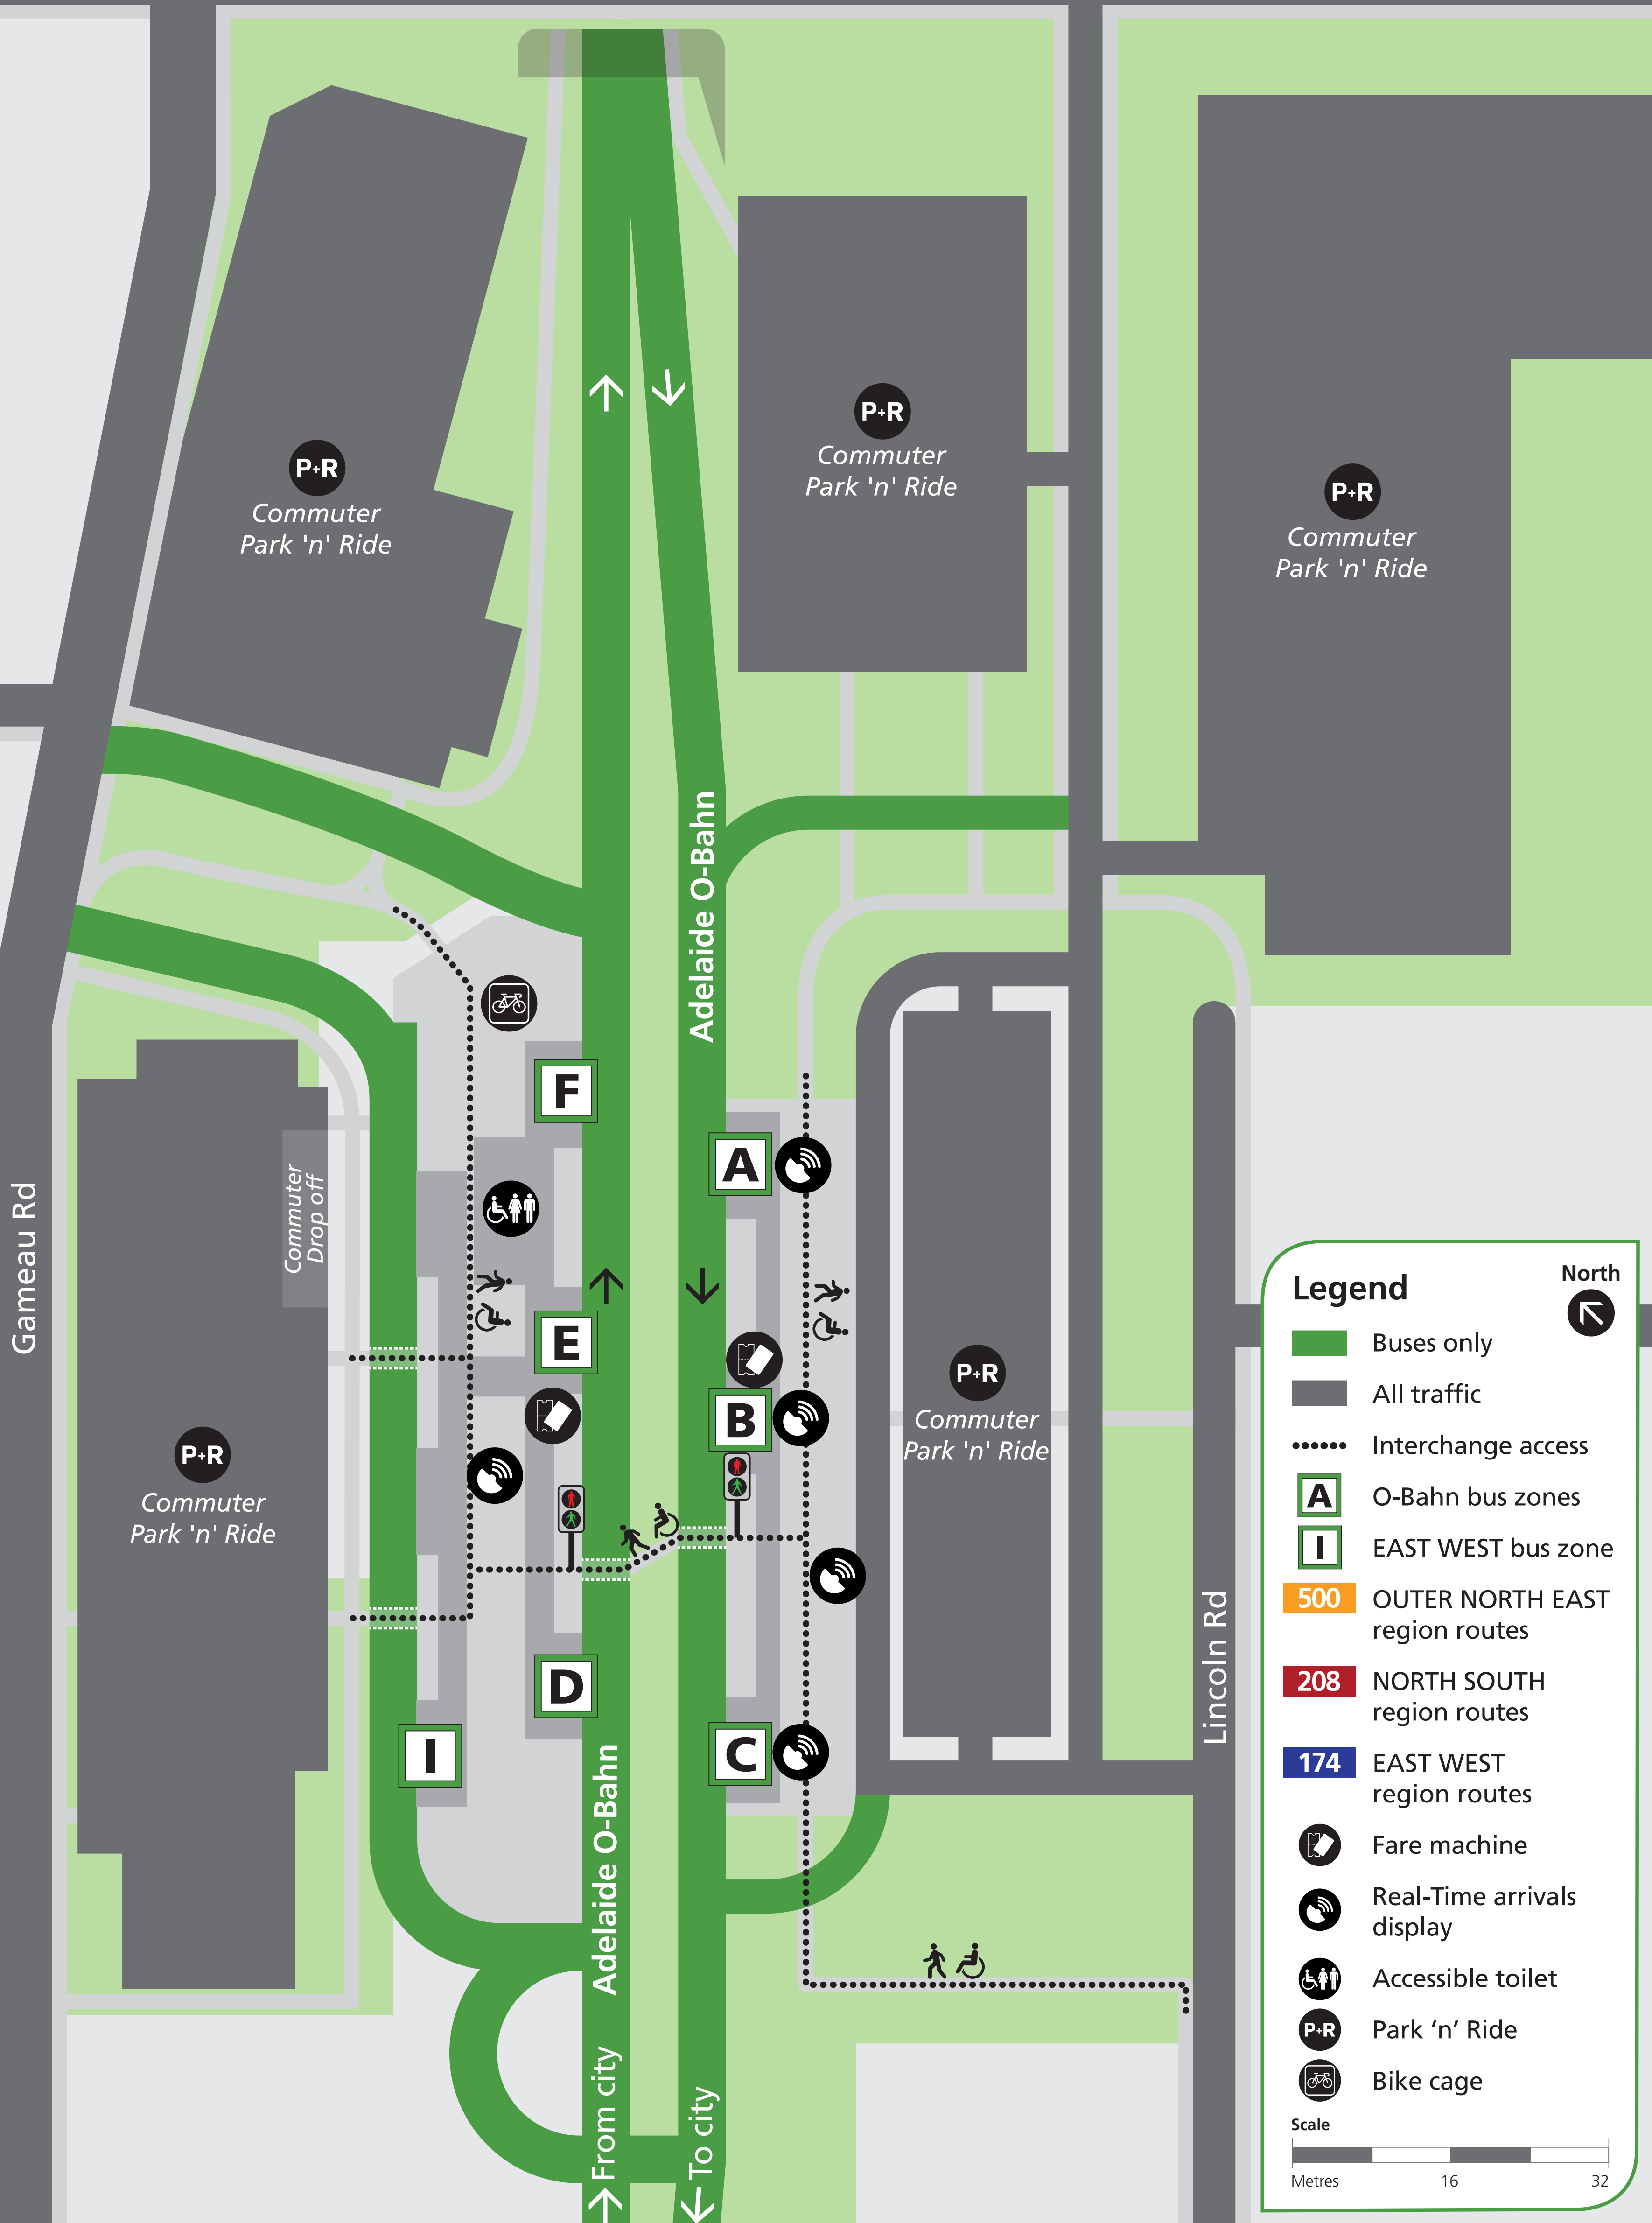

Zone

D

540 G40 To Tea Tree Plaza
541 J1 Interchange
544 J2 via O-Bahn
545 M44
546 N1
548 N541

Zone

E

178 To city via Gorge Road
H30 X30 To city – continue to
West Lakes
530 To Newton & Rostrevor
556 559 To Tea Tree Plaza
557 via Lower North
East Road
578 To Athelstone & Newton
579 To Athelstone

Zone

F

500 To Elizabeth Interchange
501 To Mawson Interchange
502 N502 To Salisbury Interchange
503 To Tea Tree Plaza
via Helen Terrace
506 To Tea Tree Plaza
via Kelly Road
507 To Tea Tree Plaza
via North East Road

Zone

I

174 H21 To city
281
208 273 To city
580 To Keswick
H20 To city – continues
to Glenelg
W90 To city – continues
to Marion

Legend

- Buses only
- All traffic
- Interchange access
- O-Bahn bus zones
- EAST WEST bus zone
- OUTER NORTH EAST region routes
- NORTH SOUTH region routes
- EAST WEST region routes
- Fare machine
- Real-Time arrivals display
- Accessible toilet
- Park 'n' Ride
- Bike cage